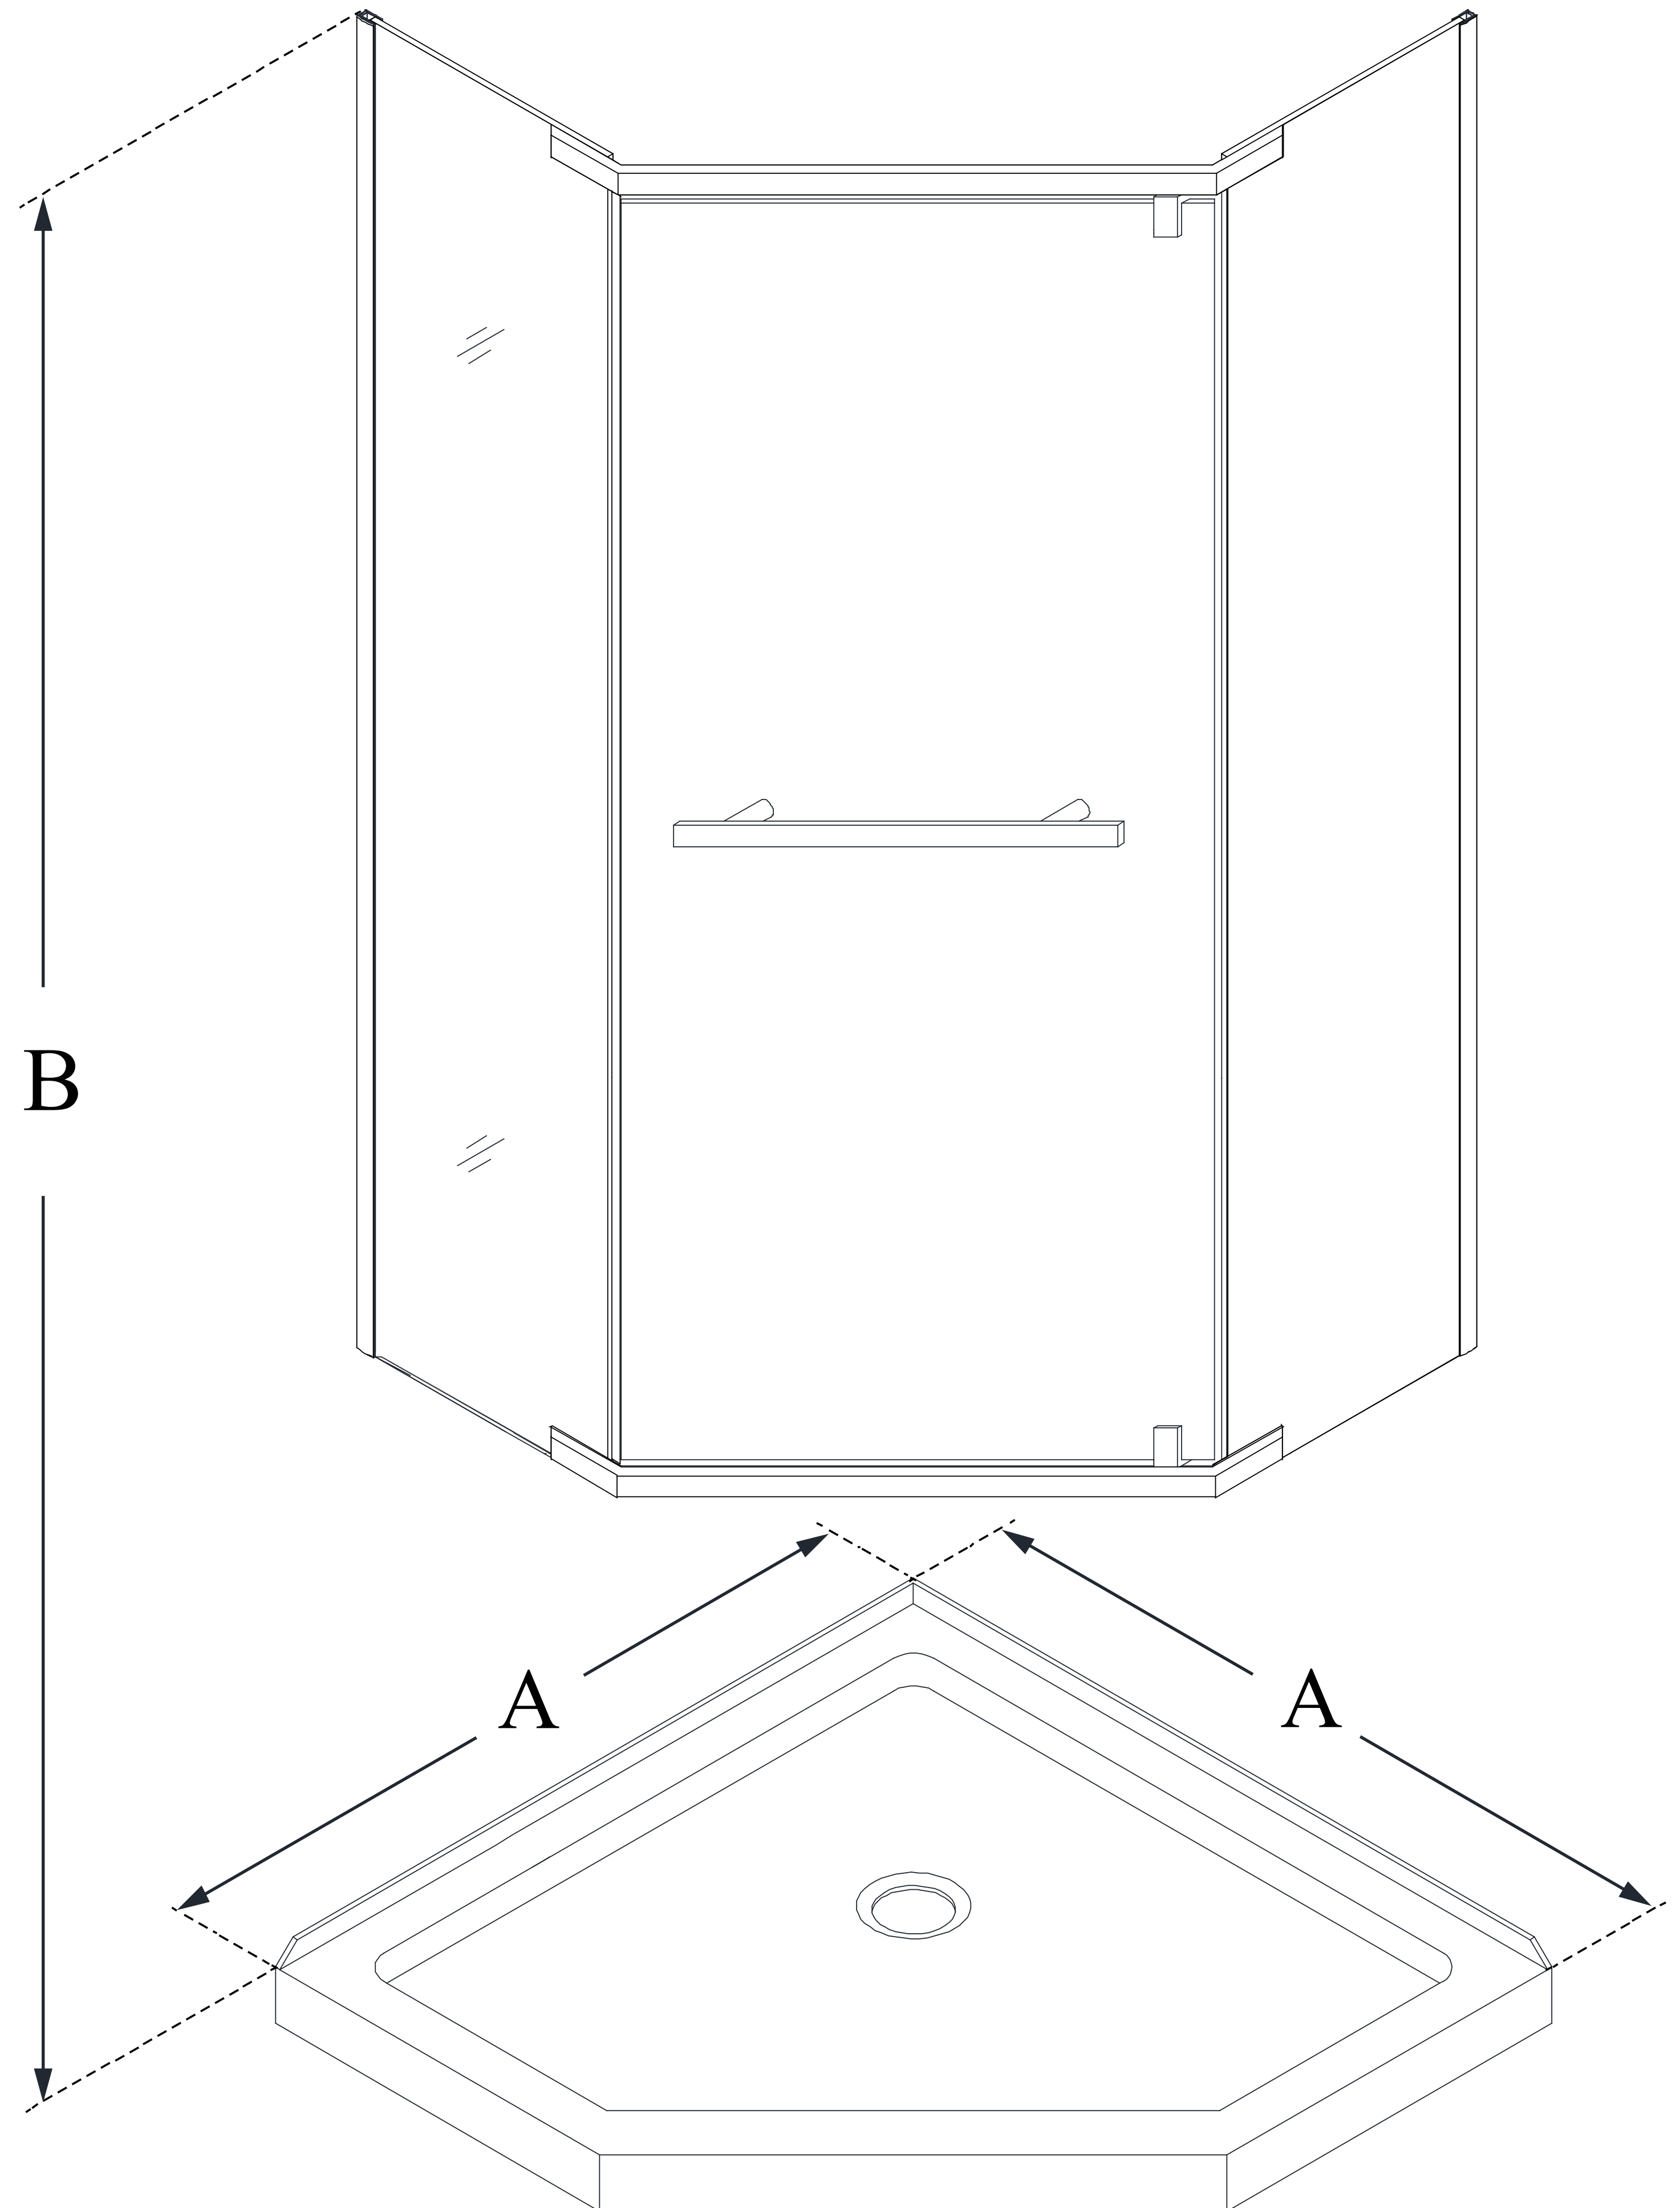

DL-6032

PRISM

DreamLine Prism 40 in. x 40 in.
x 74 3/4 in. H Frameless Pivot
Shower Enclosure and SlimLine
Shower Base Kit

KIT CONTENTS:

- SHOWER ENCLOSURE
- SHOWER BASE

CONFIGURATION DIMENSIONS:

A: 40 in.

KIT WIDTH

B: 74 3/4 in.

KIT HEIGHT

G: 40 in.

KIT DEPTH

AVAILABLE DRAIN LOCATIONS:

- CORNER

For precise drain location, please refer to the
included base technical drawing

DreamLine reserves the right to update or modify the hardware or materials pictured
without prior notice for the purpose of product improvement and customer satisfaction.