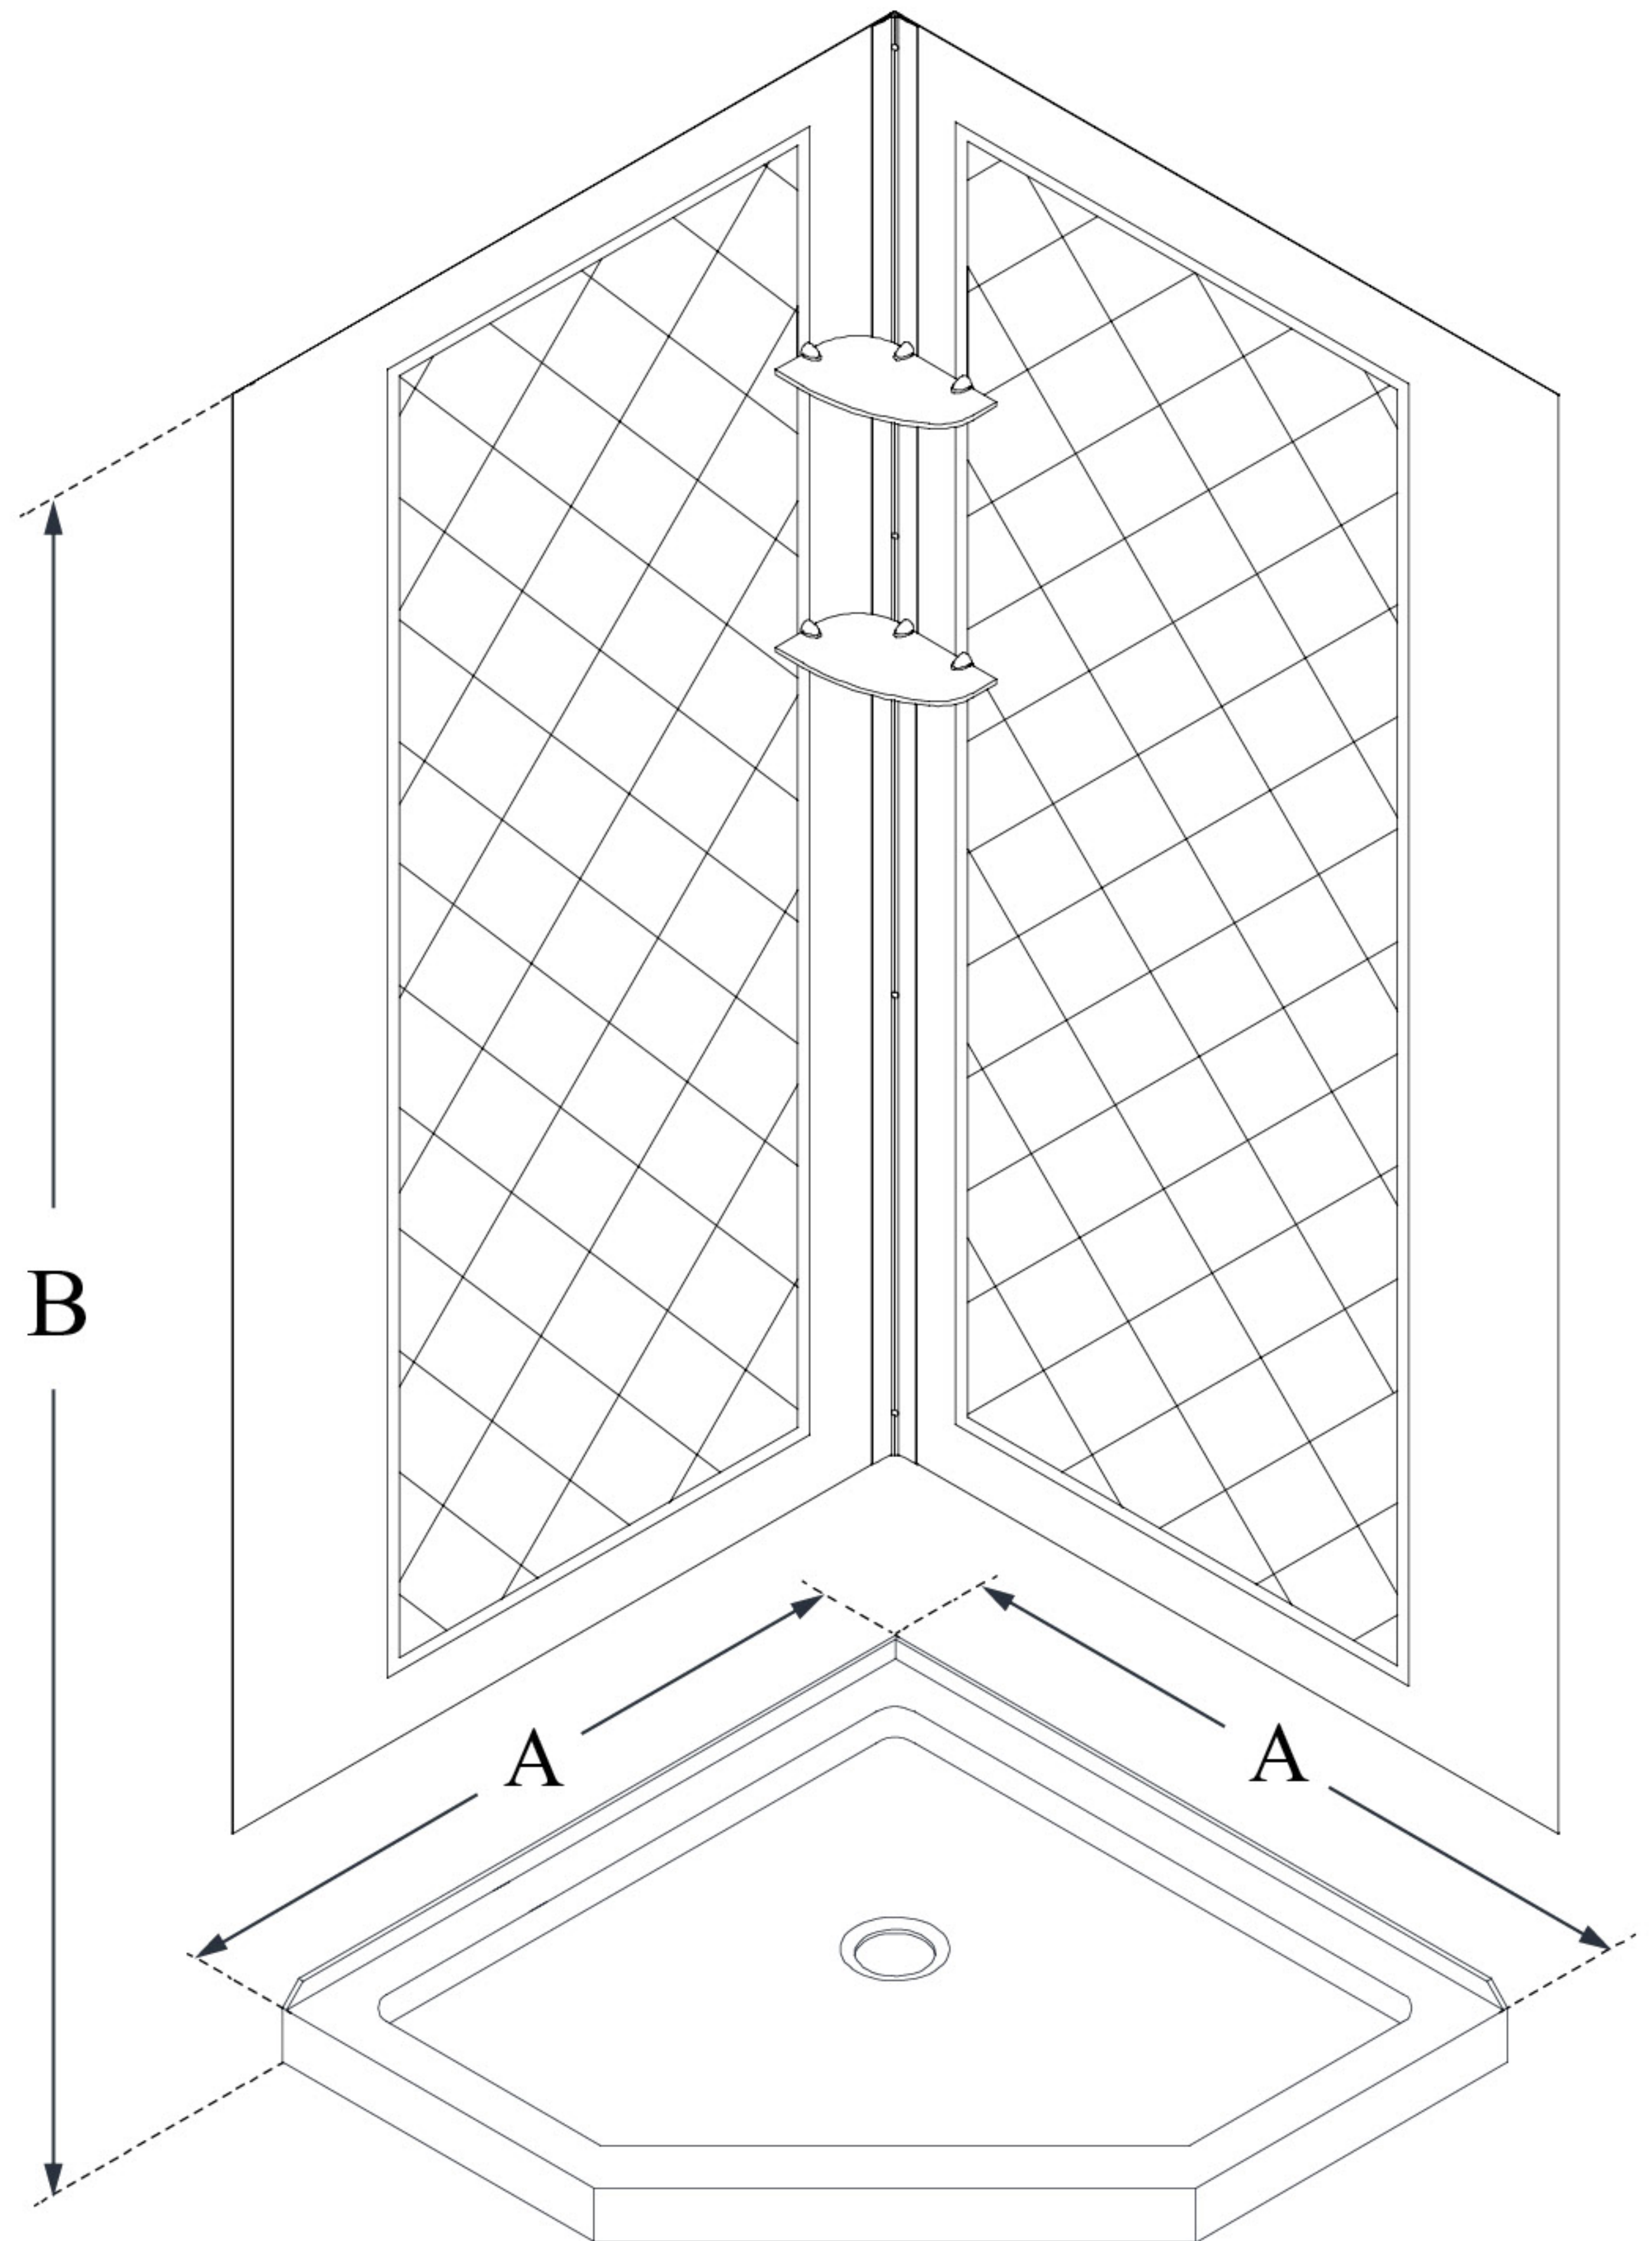

MODEL INFORMATION

DL-6046

QWALL-4

DreamLine 40 in. x 40 in. x 76 3/4 in. H SlimLine Neo-Angle Shower Base and QWALL-4 Acrylic Backwall Kit

KIT CONTENTS:

- SHOWER BASE
- QWALL BACKWALLS

CONFIGURATION DIMENSIONS:

A: 40"
KIT WIDTH

B: 76 3/4"
KIT HEIGHT

G: 40"
KIT DEPTH

AVAILABLE DRAIN LOCATIONS:
- CORNER

For precise drain location, please refer to the included base technical drawing

DreamLine reserves the right to update or modify the hardware or materials pictured without prior notice for the purpose of product improvement and customer satisfaction.