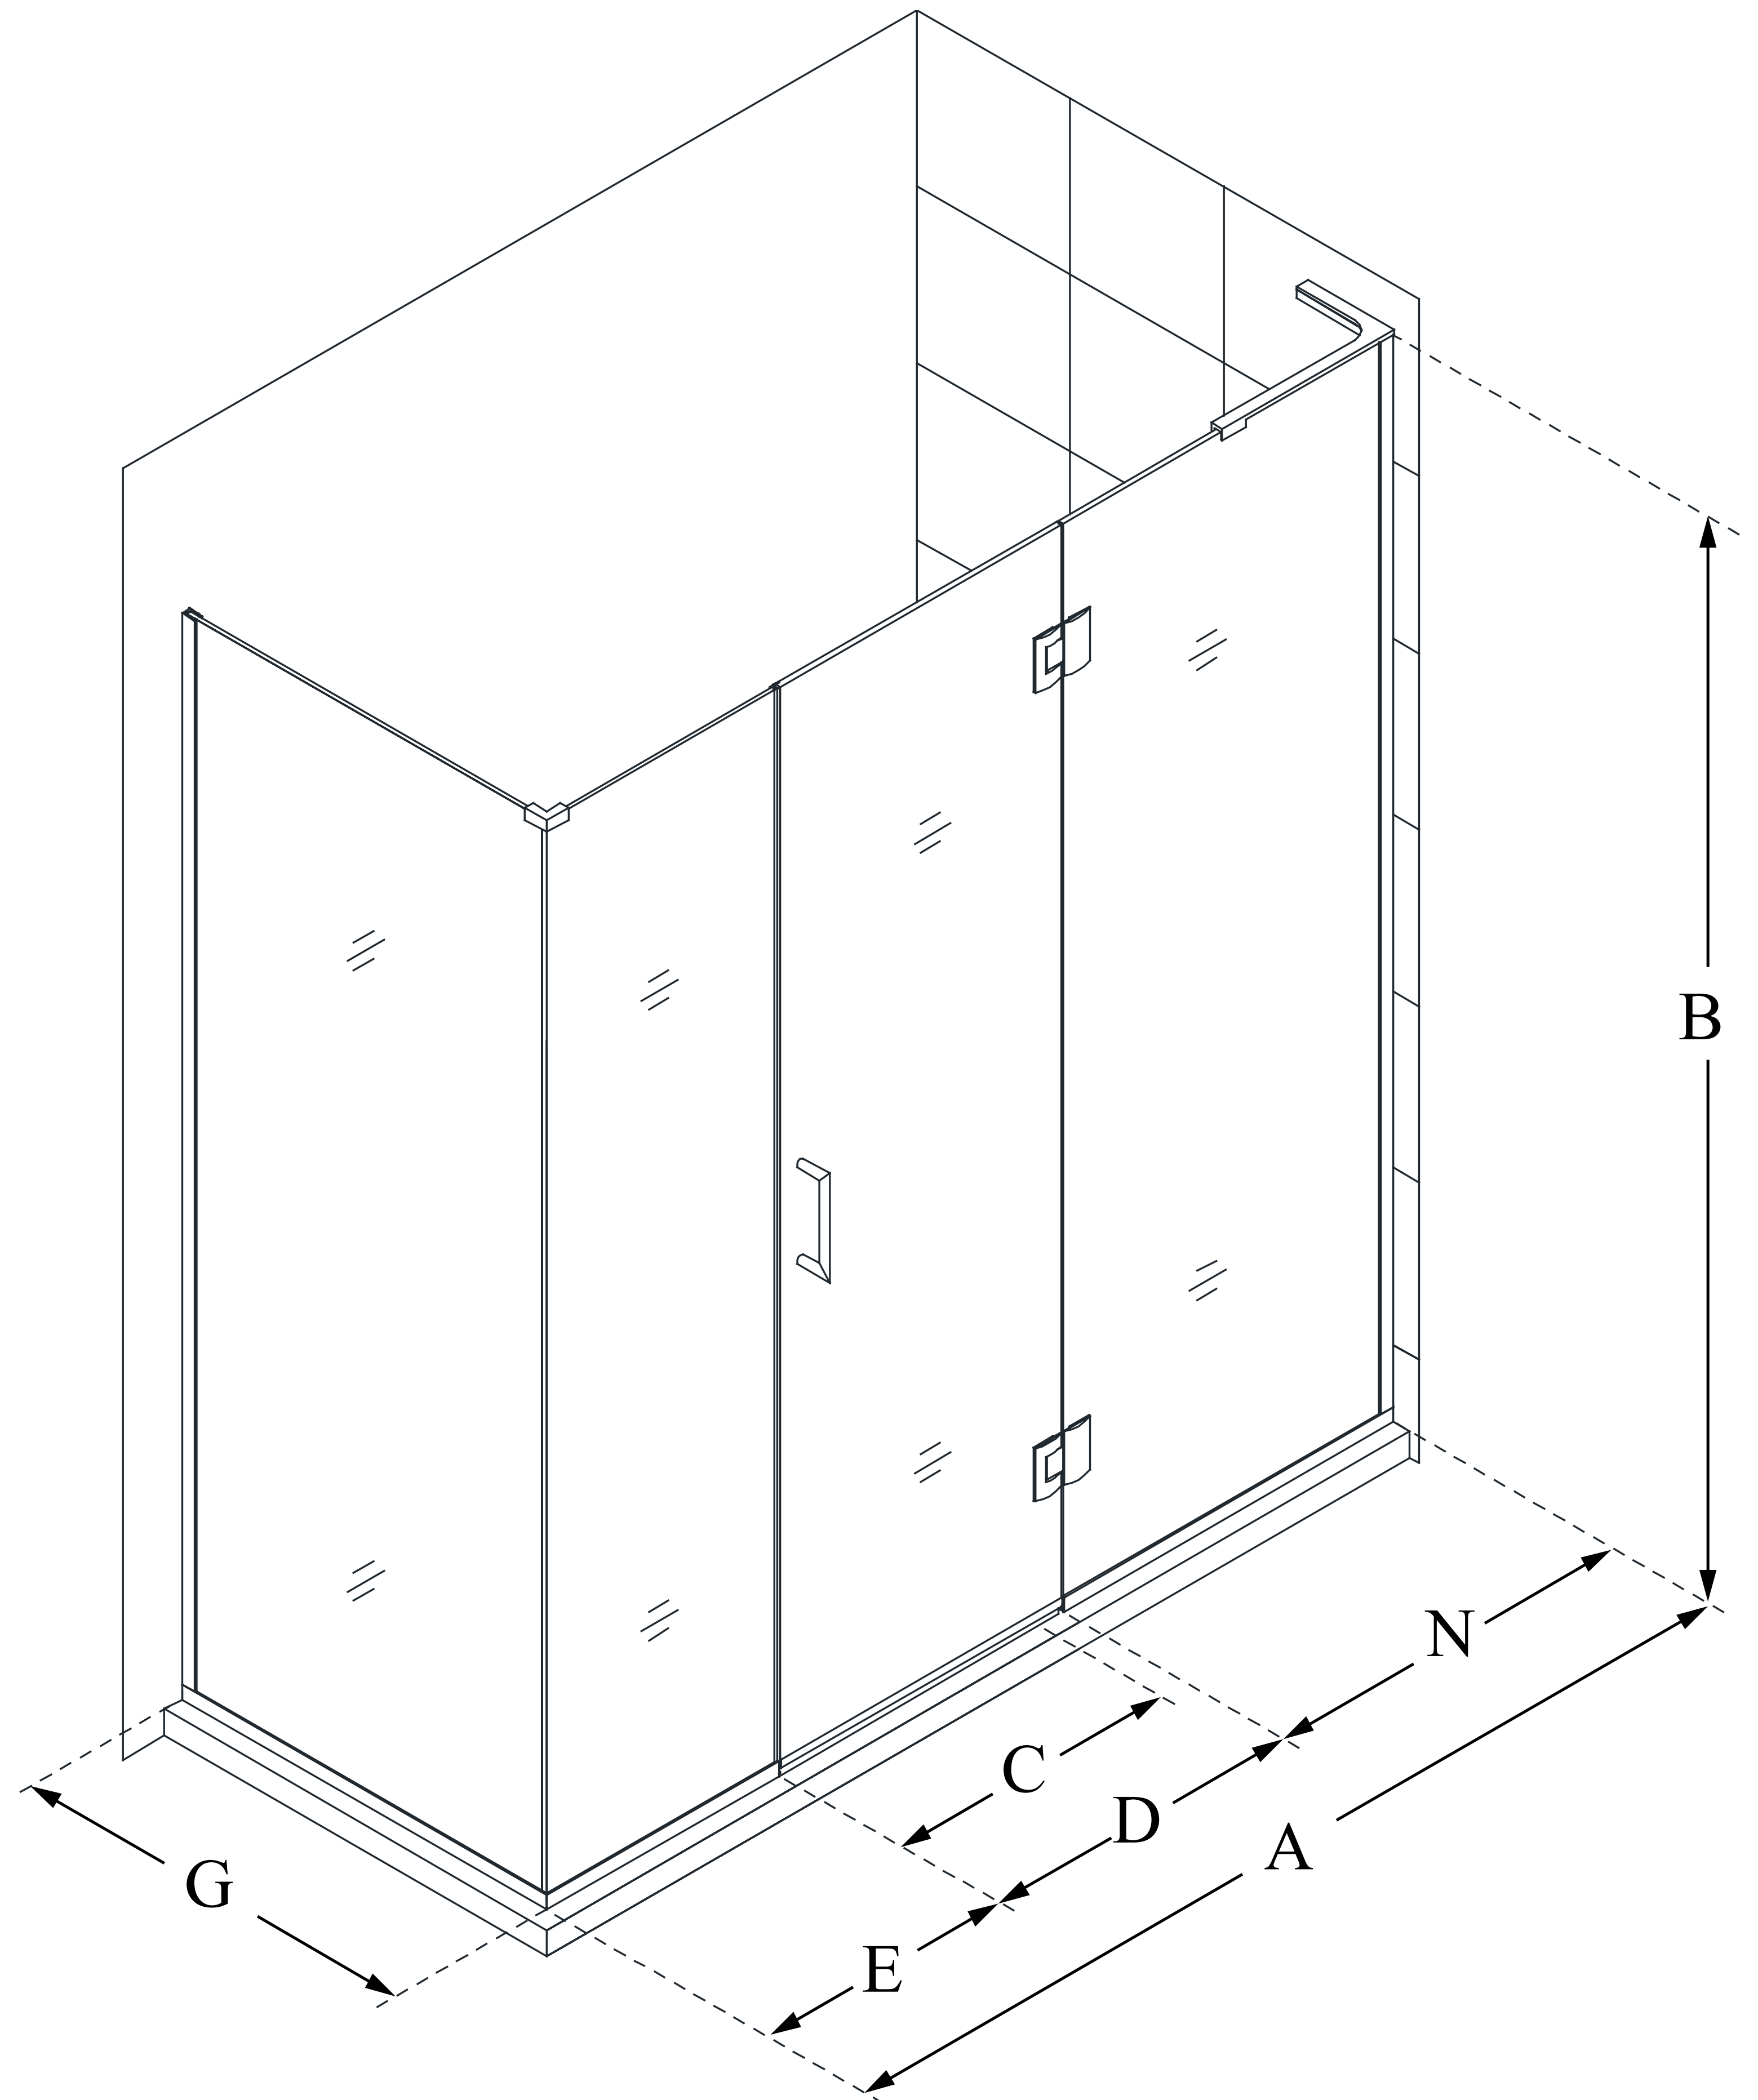

E3300634

UNIDOOR-X

DreamLine Unidoor-X 60 in. W x
34 3/8 in. D x 72 in. H Frameless
Hinged Shower Enclosure, Clear
Glass

SWING DOOR

CONFIGURATION DIMENSIONS:

A: 60 in.

MODEL WIDTH

B: 72 in.

MODEL HEIGHT

C: 29 in.

ACCESS WIDTH

D: 30 in.

DOOR WIDTH

E: 6 in.

INLINE PANEL WIDTH

G: 34 3/8 in.

RETURN PANEL WIDTH

N: 24 in.

HINGE PANEL WIDTH

DreamLine reserves the right to update or modify the hardware or materials pictured without prior notice for the purpose of product improvement and customer satisfaction.