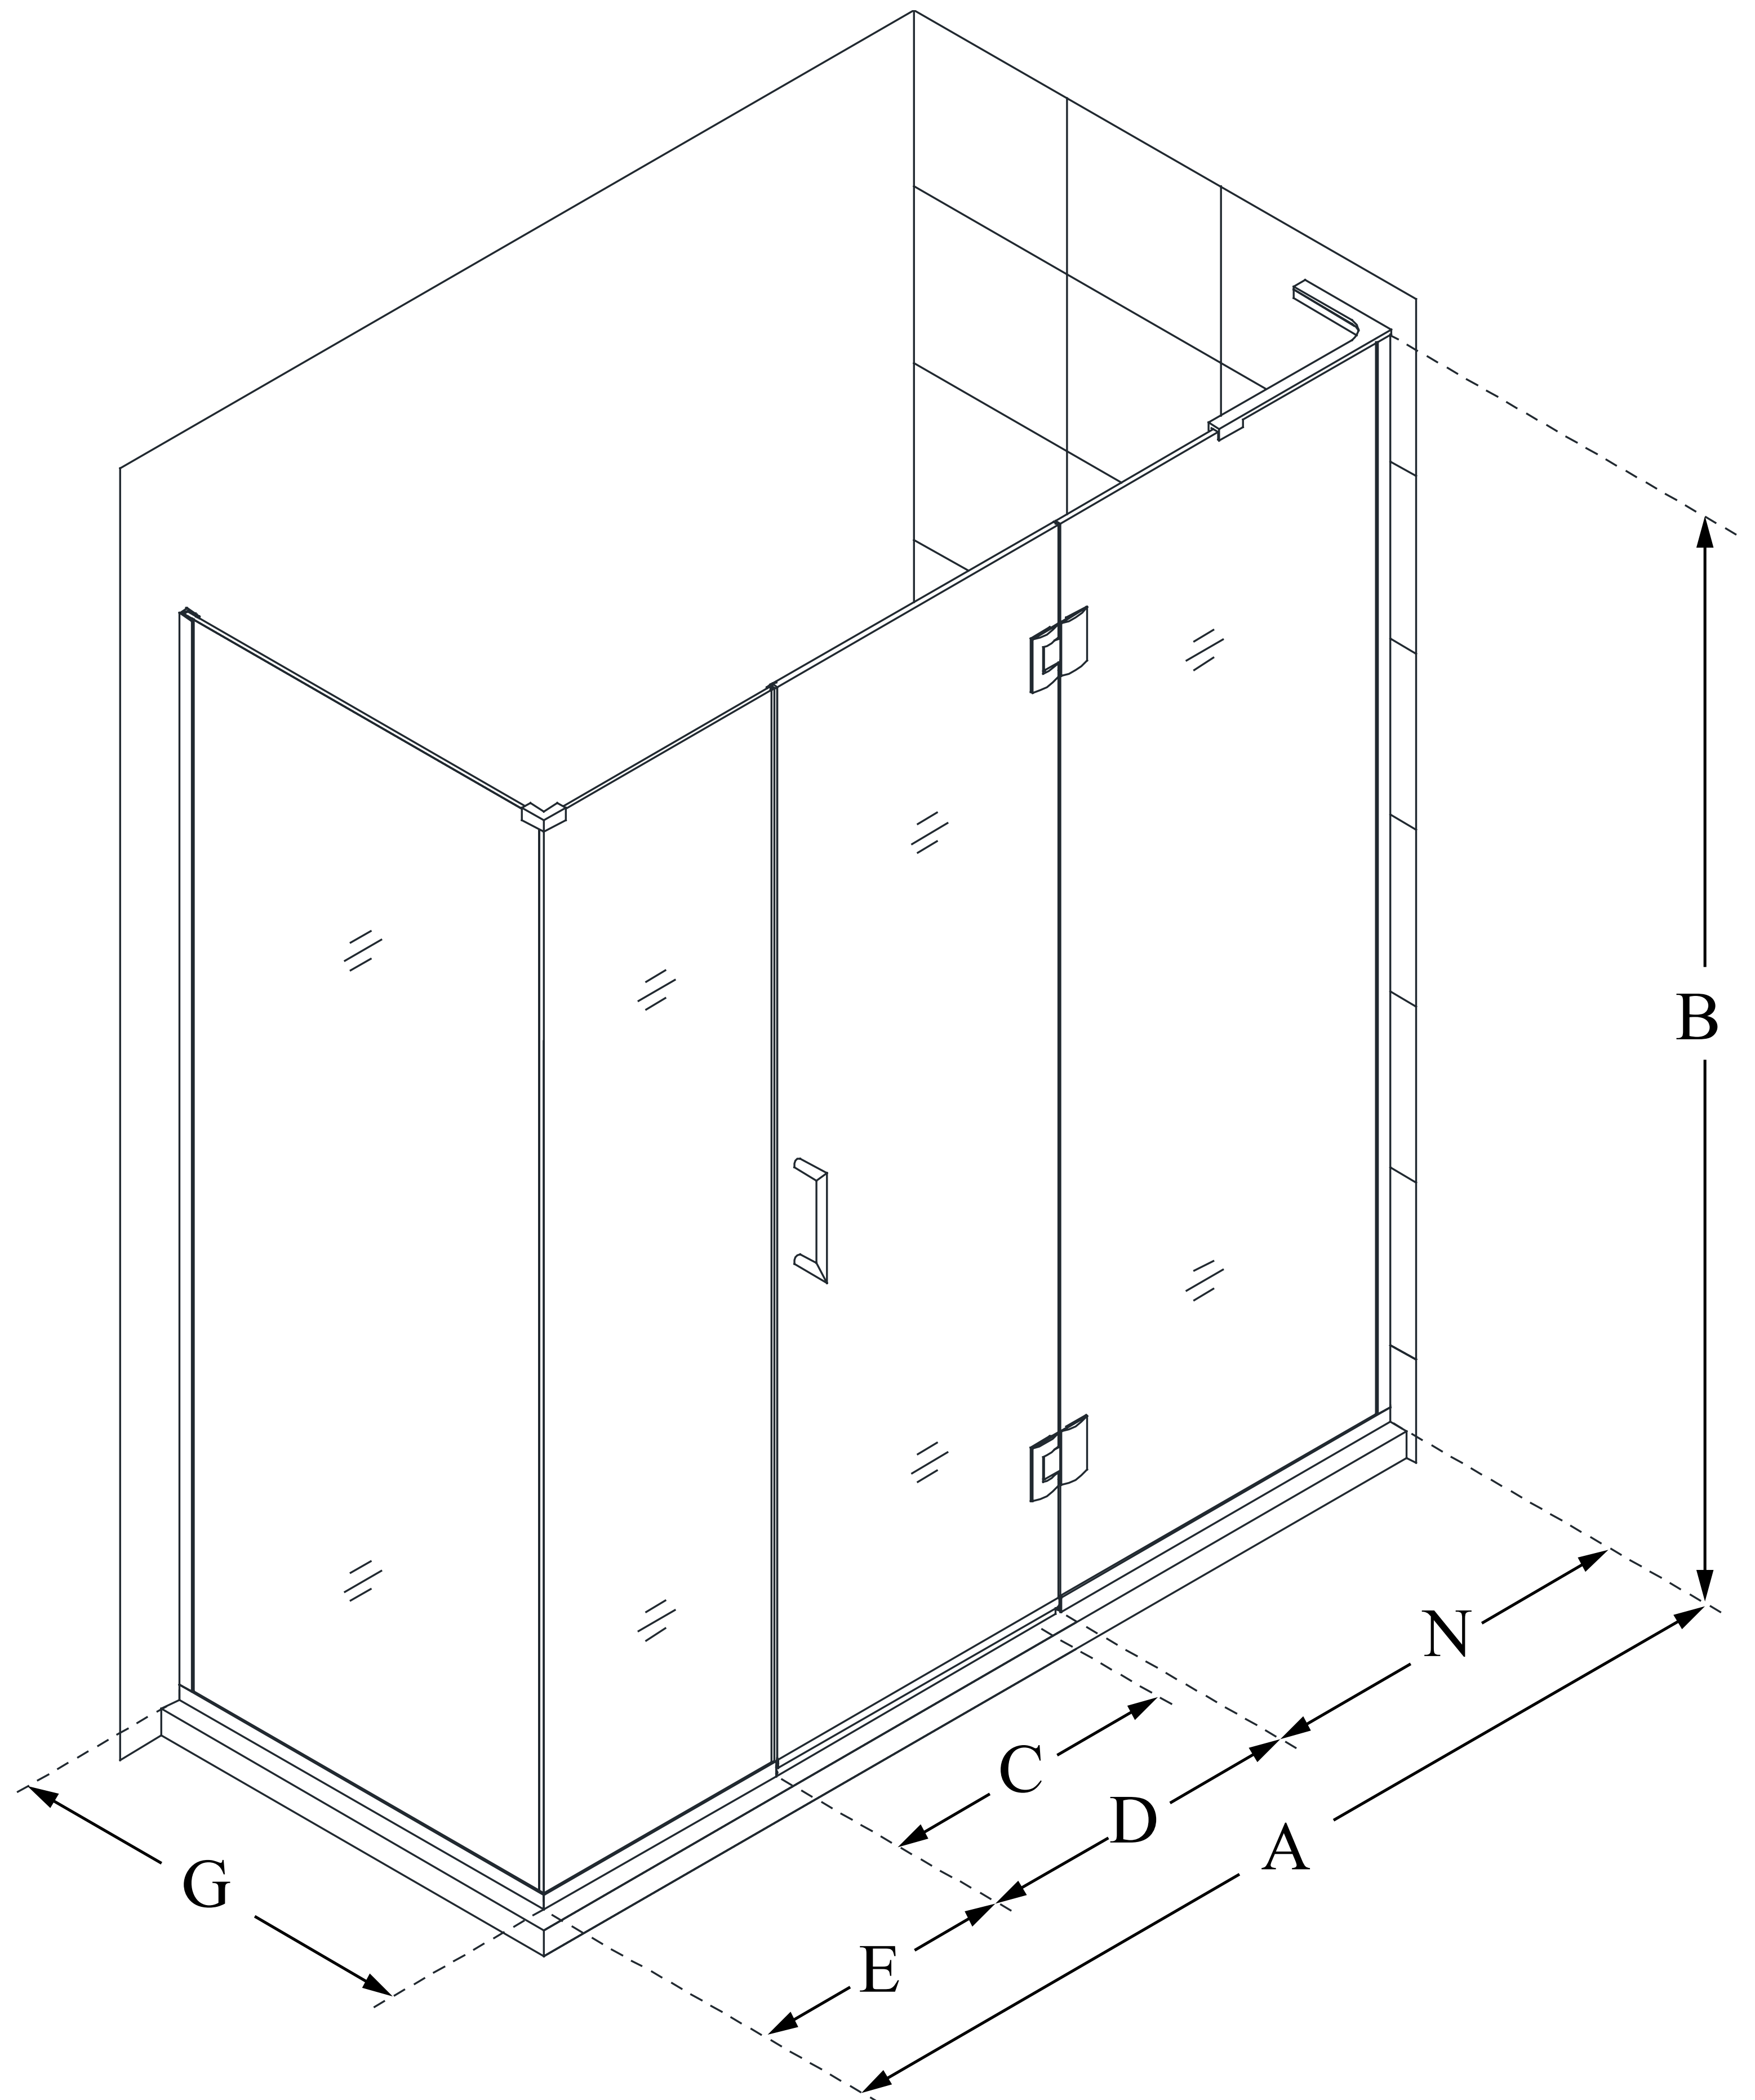

E3300630

UNIDOOR-X

DreamLine Unidoor-X 60 in. W x 30 3/8 in. D x 72 in. H Frameless Hinged Shower Enclosure, Clear Glass

SWING DOOR

**CONFIGURATION
DIMENSIONS:**

A: 60 in.

MODEL WIDTH

B: 72 in.

MODEL HEIGHT

C: 29 in.

ACCESS WIDTH

D: 30 in.

DOOR WIDTH

E: 6 in.

INLINE PANEL WIDTH

G: 30 3/8 in.

RETURN PANEL WIDTH

N: 24 in.

HINGE PANEL WIDTH

DreamLine reserves the right to update or modify the hardware or materials pictured without prior notice for the purpose of product improvement and customer satisfaction.