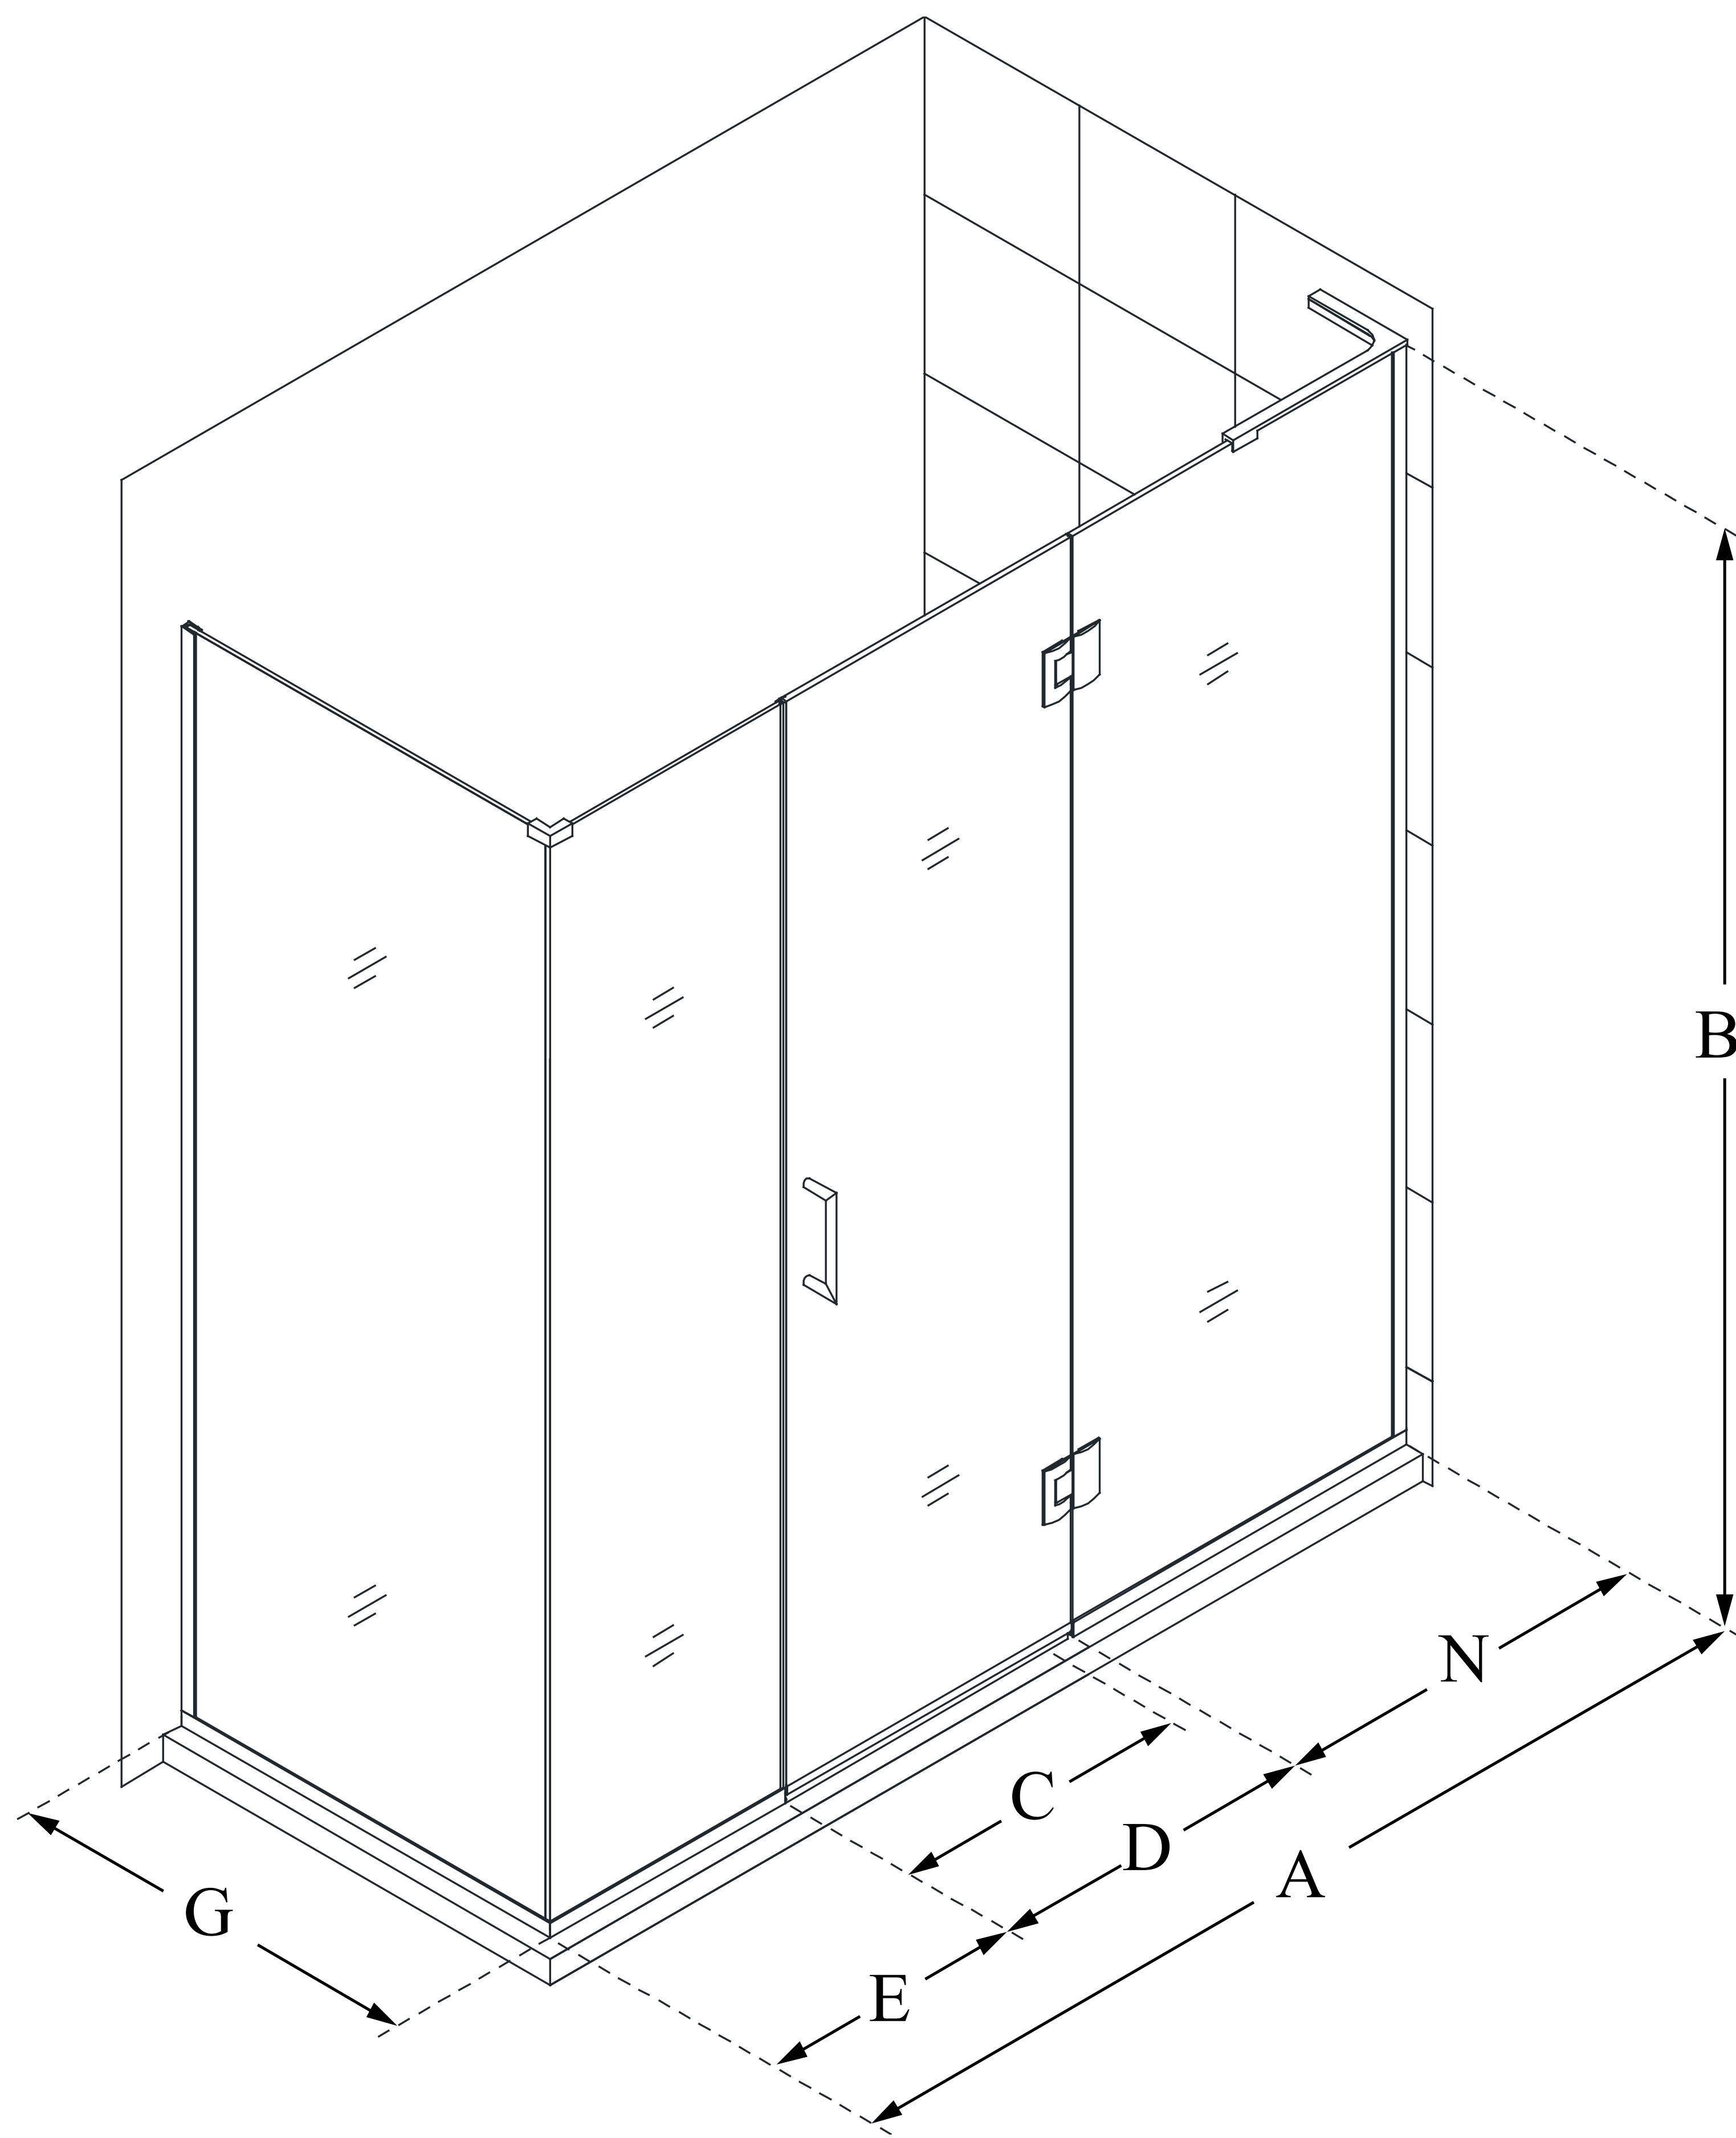

E32906534

UNIDOOR-X

DreamLine Unidoor-X 59 1/2 in. W
x 34 3/8 in. D x 72 in. H Frameless
Hinged Shower Enclosure, Clear
Glass

SWING DOOR

CONFIGURATION DIMENSIONS:

A: 59 1/2 in.

MODEL WIDTH

B: 72 in.

MODEL HEIGHT

C: 28 in.

ACCESS WIDTH

D: 29 in.

DOOR WIDTH

E: 6 1/2 in.

INLINE PANEL WIDTH

G: 34 3/8 in.

RETURN PANEL WIDTH

N: 24 in.

HINGE PANEL WIDTH

DreamLine reserves the right to update or modify the hardware or materials pictured without prior notice for the purpose of product improvement and customer satisfaction.