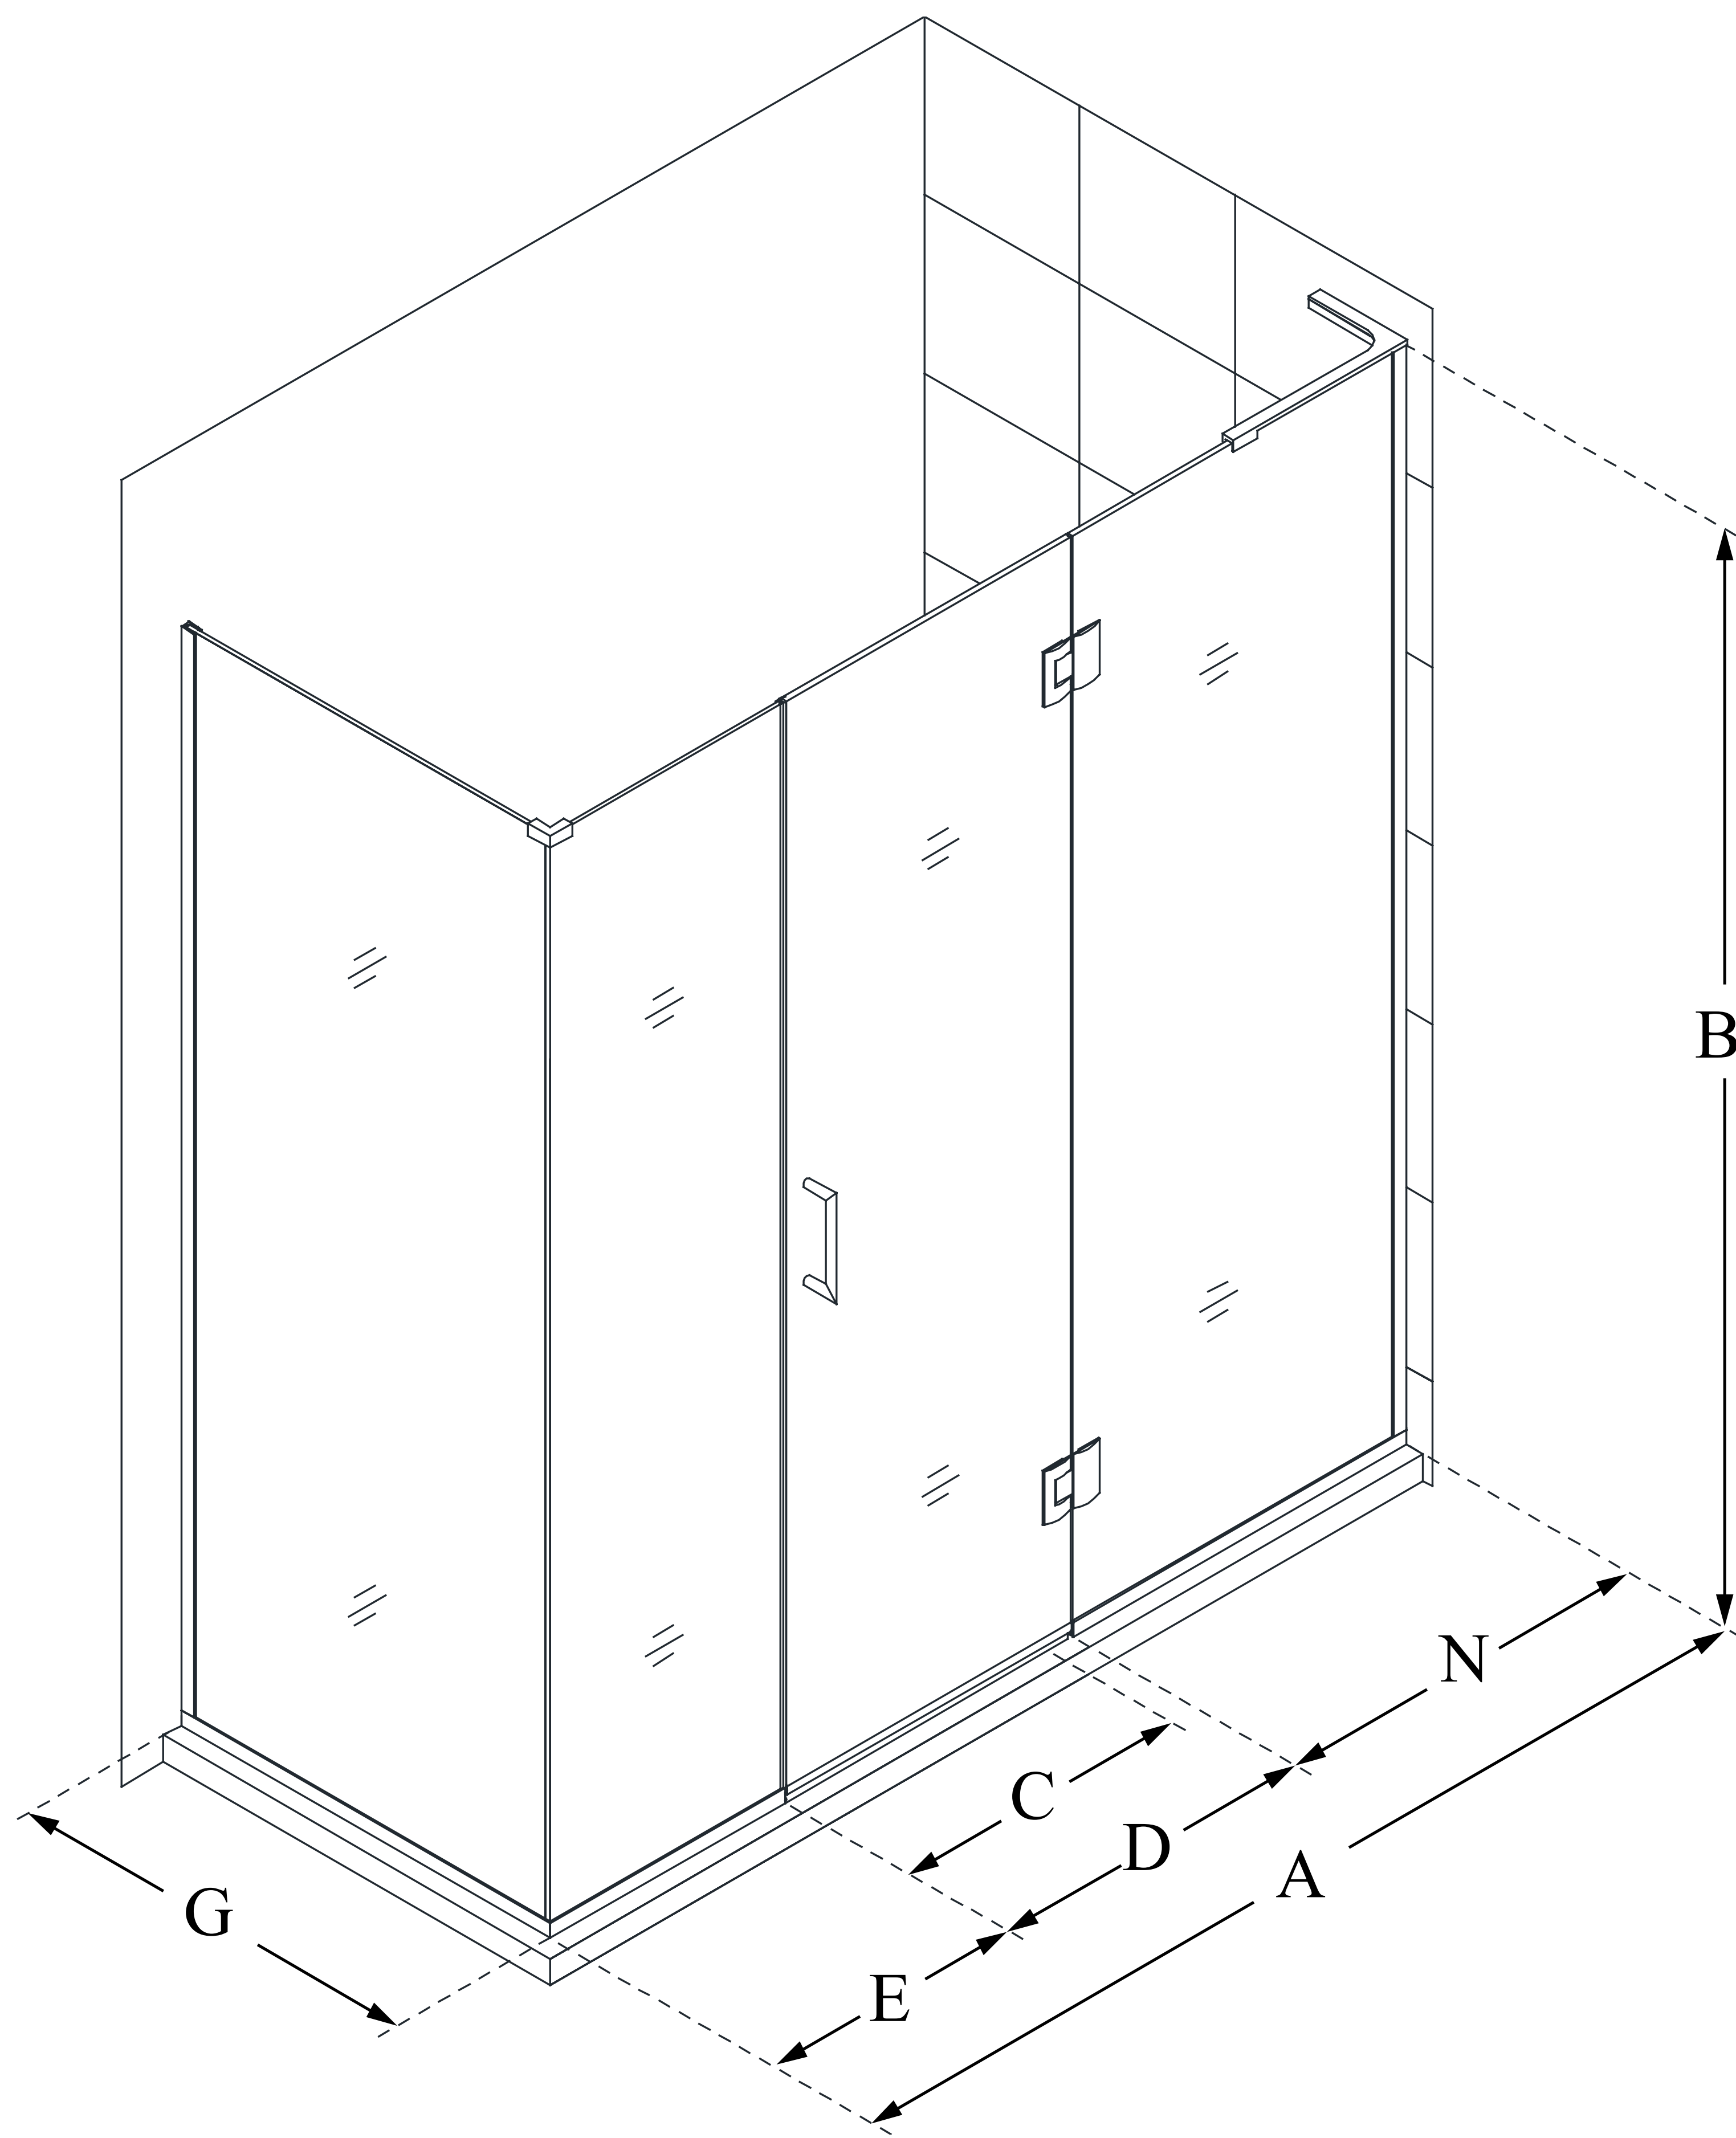

## UNIDOOR-X

DreamLine Unidoor-X 58 1/2 in. W  
x 30 3/8 in. D x 72 in. H Frameless  
Hinged Shower Enclosure, Clear  
Glass

**SWING DOOR**

### CONFIGURATION DIMENSIONS:

**A: 58 1/2 in.**

MODEL WIDTH

**B: 72 in.**

MODEL HEIGHT

**C: 27 in.**

ACCESS WIDTH

**D: 28 in.**

DOOR WIDTH

**E: 6 1/2 in.**

INLINE PANEL WIDTH

**G: 30 3/8 in.**

RETURN PANEL WIDTH

**N: 24 in.**

HINGE PANEL WIDTH

DreamLine reserves the right to update or modify the hardware or materials pictured without prior notice for the purpose of product improvement and customer satisfaction.