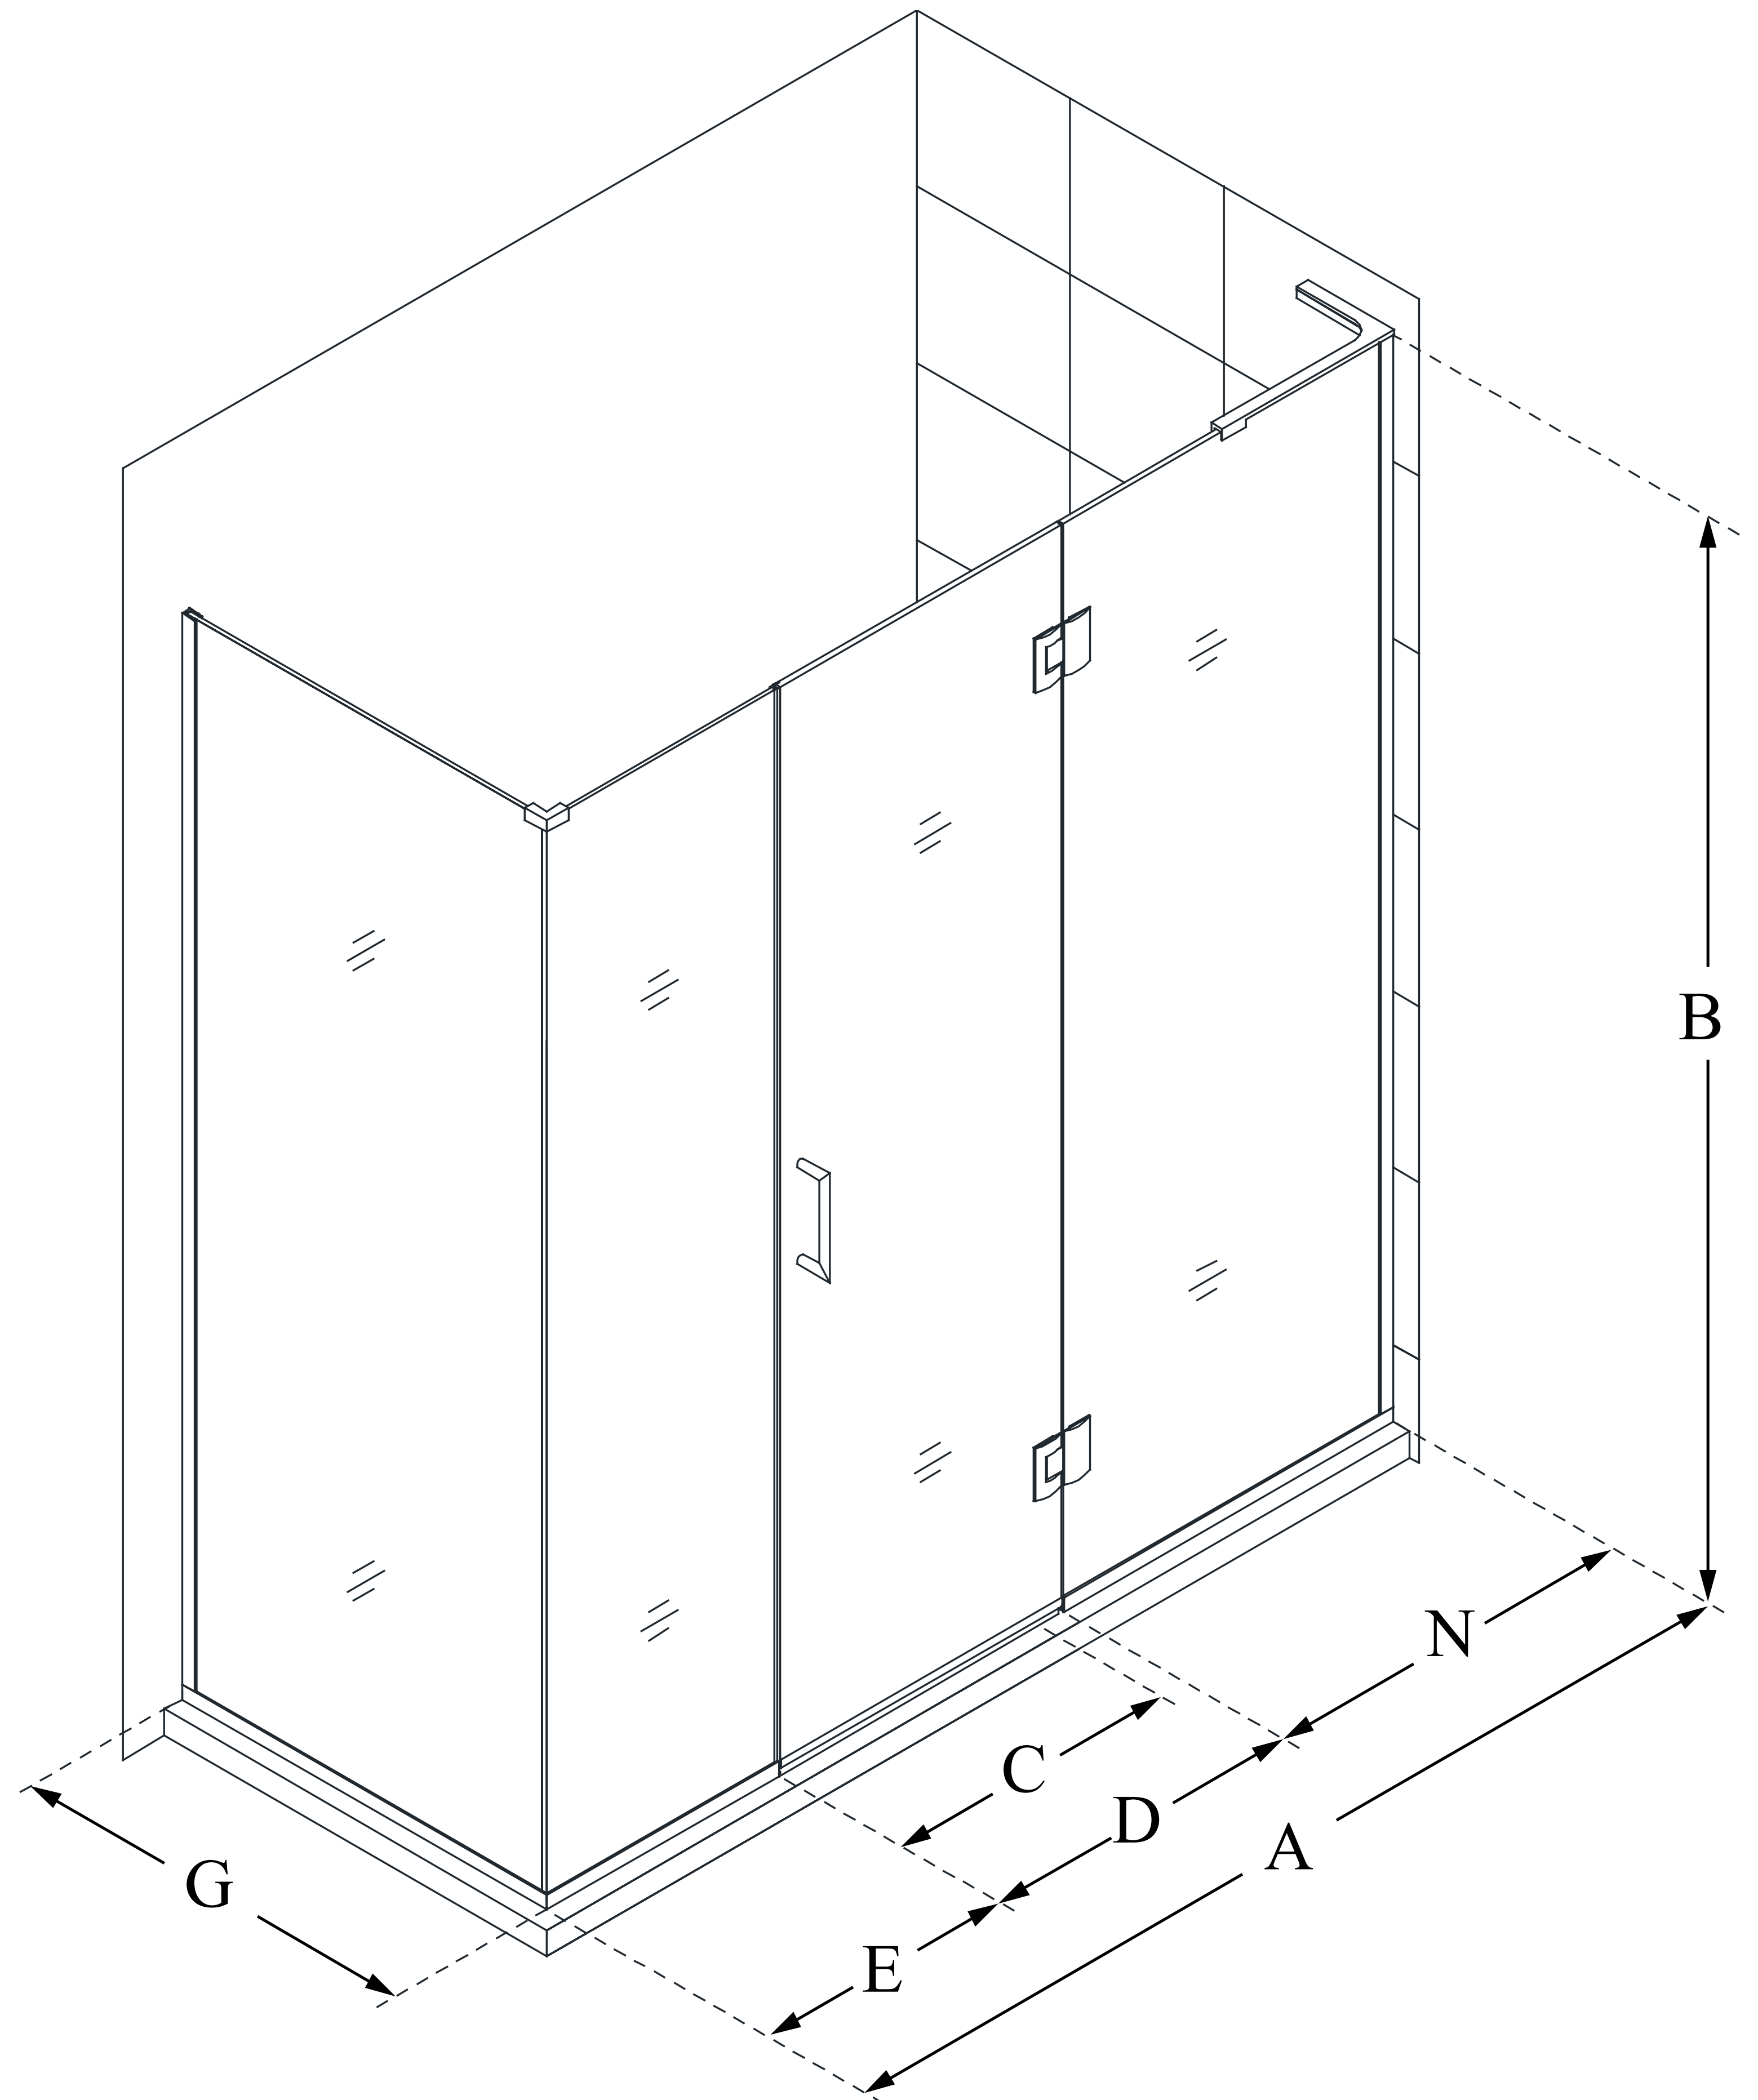

E3280630

UNIDOOR-X

DreamLine Unidoor-X 58 in. W x 30 3/8 in. D x 72 in. H Frameless Hinged Shower Enclosure, Clear Glass

SWING DOOR

CONFIGURATION DIMENSIONS:

A: 58 in.

MODEL WIDTH

B: 72 in.

MODEL HEIGHT

C: 27 in.

ACCESS WIDTH

D: 28 in.

DOOR WIDTH

E: 6 in.

INLINE PANEL WIDTH

G: 30 3/8 in.

RETURN PANEL WIDTH

N: 24 in.

HINGE PANEL WIDTH

DreamLine reserves the right to update or modify the hardware or materials pictured without prior notice for the purpose of product improvement and customer satisfaction.