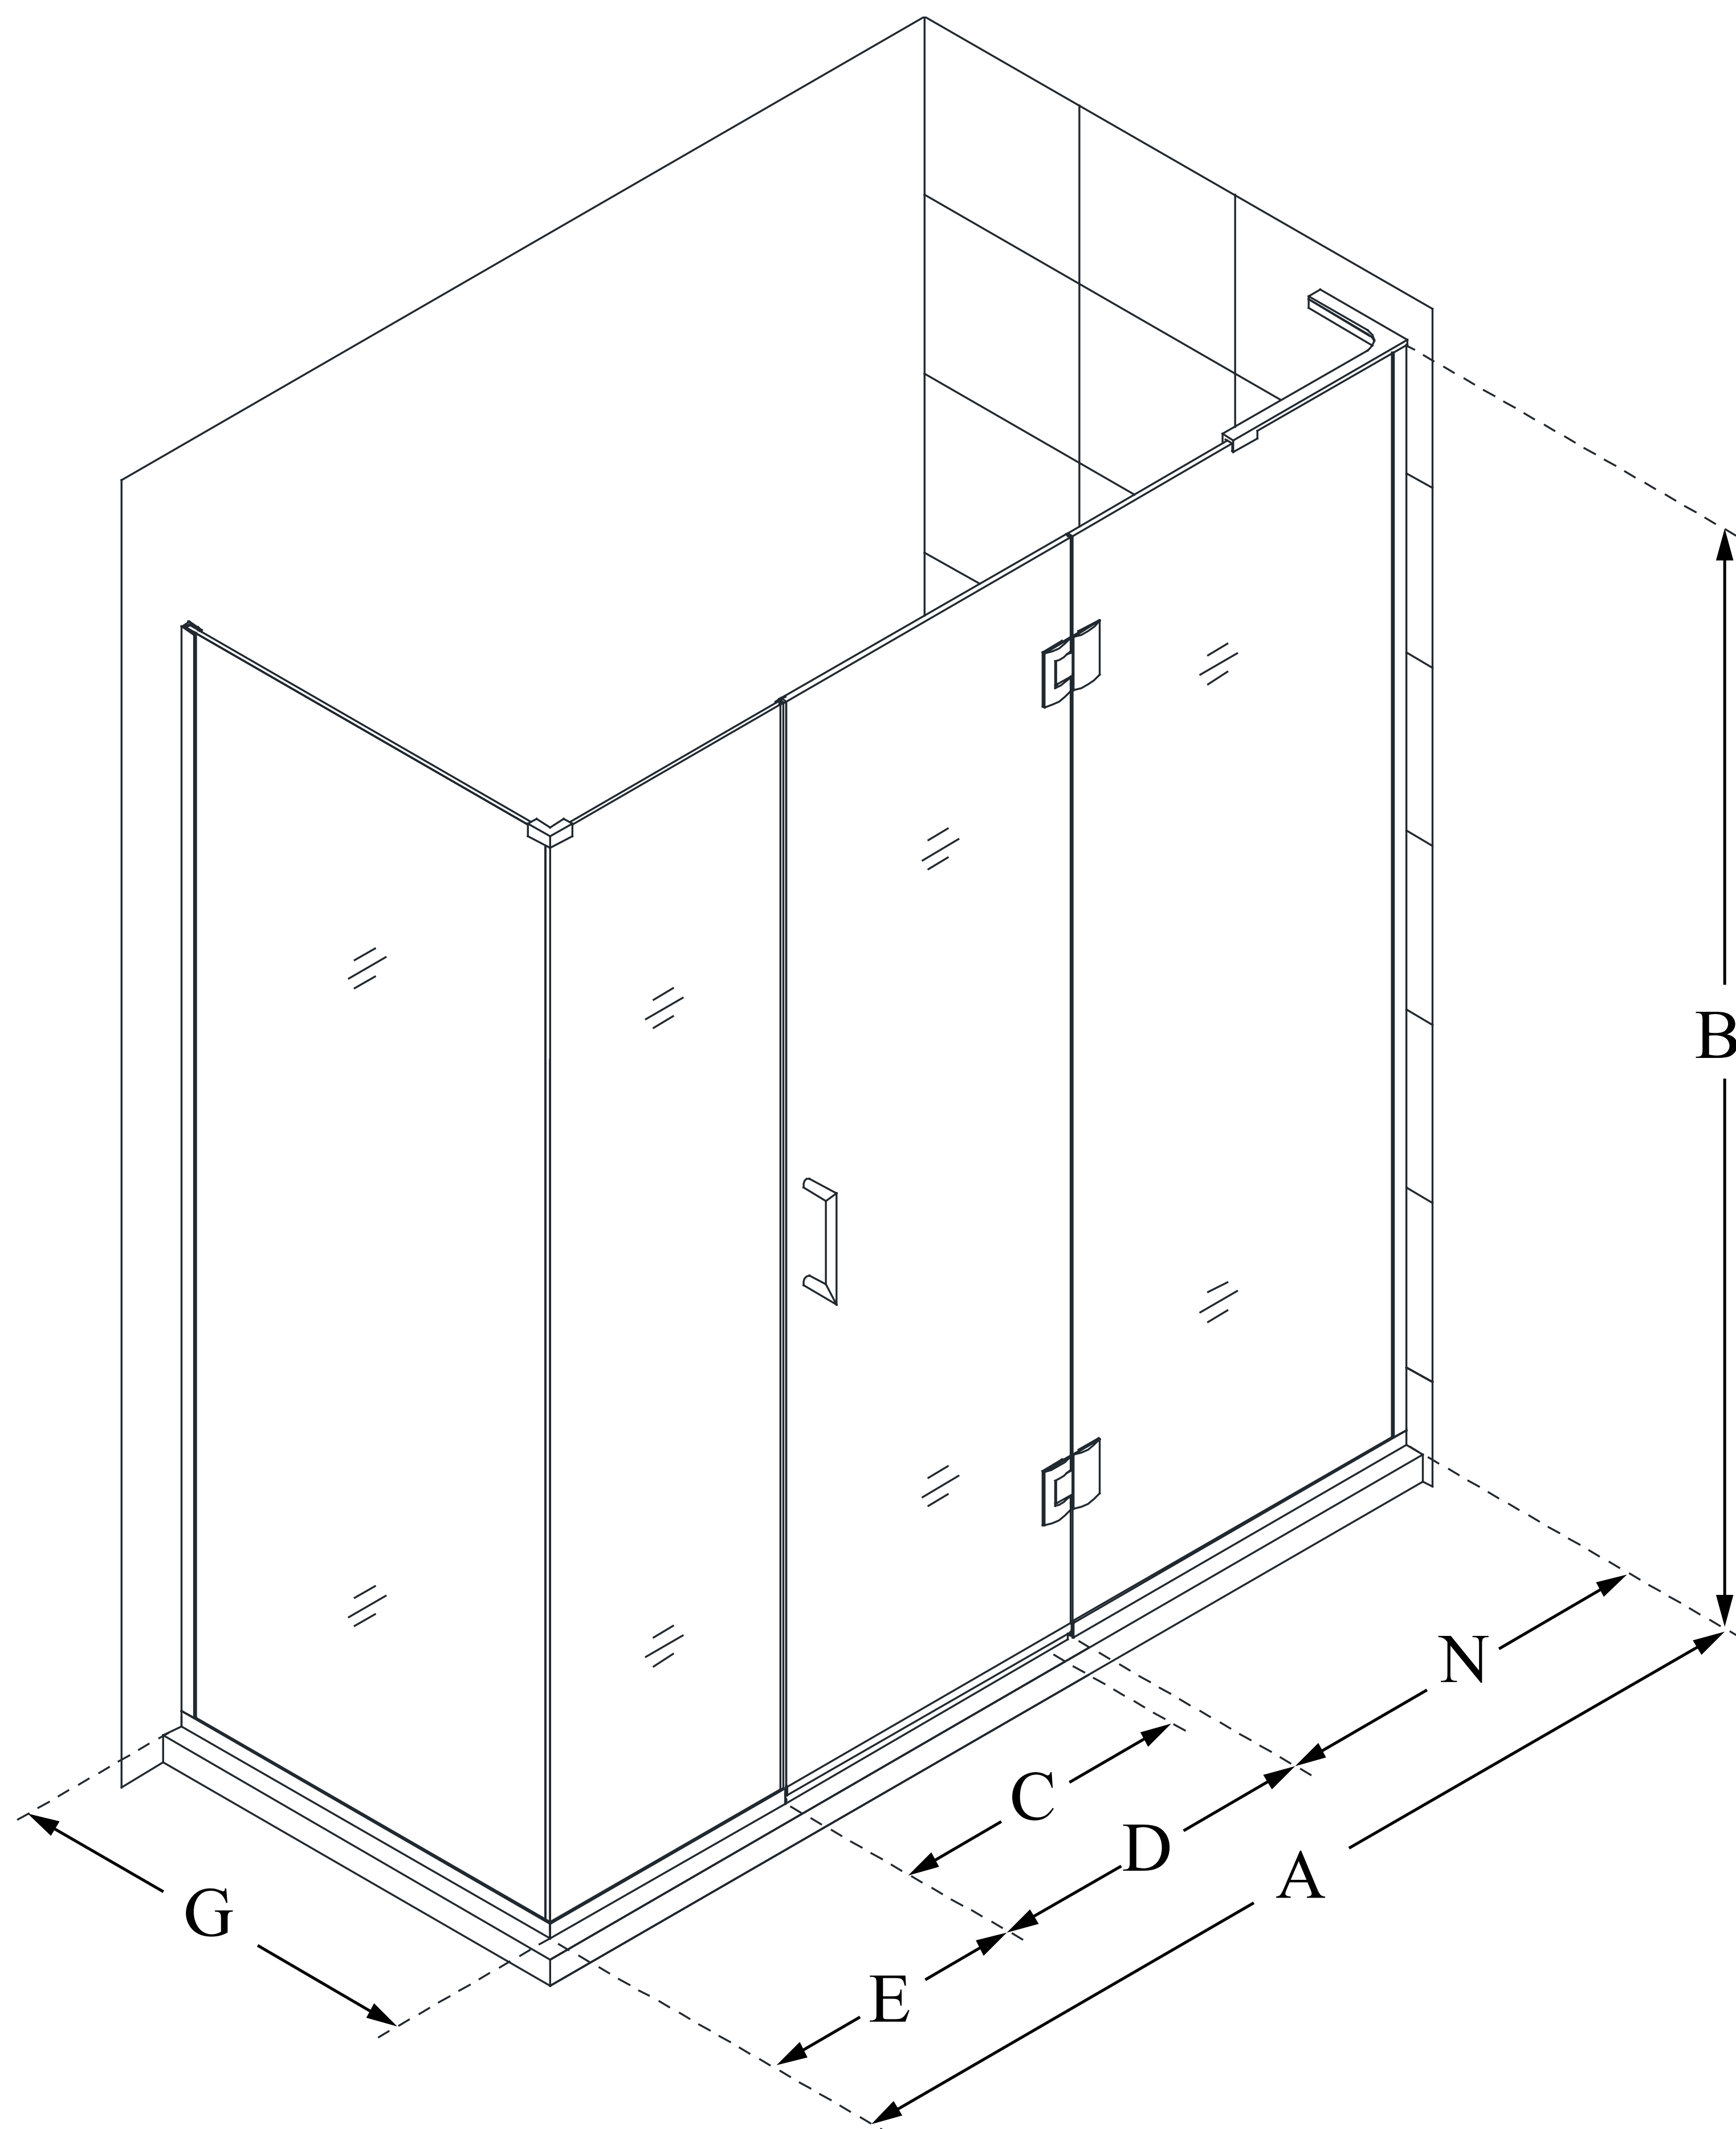

E32706534

UNIDOOR-X

DreamLine Unidoor-X 57 1/2 in. W
x 34 3/8 in. D x 72 in. H Frameless
Hinged Shower Enclosure, Clear
Glass

SWING DOOR

CONFIGURATION DIMENSIONS:

A: 57 1/2 in.

MODEL WIDTH

B: 72 in.

MODEL HEIGHT

C: 26 in.

ACCESS WIDTH

D: 27 in.

DOOR WIDTH

E: 6 1/2 in.

INLINE PANEL WIDTH

G: 34 3/8 in.

RETURN PANEL WIDTH

N: 24 in.

HINGE PANEL WIDTH

DreamLine reserves the right to update or modify the hardware or materials pictured without prior notice for the purpose of product improvement and customer satisfaction.