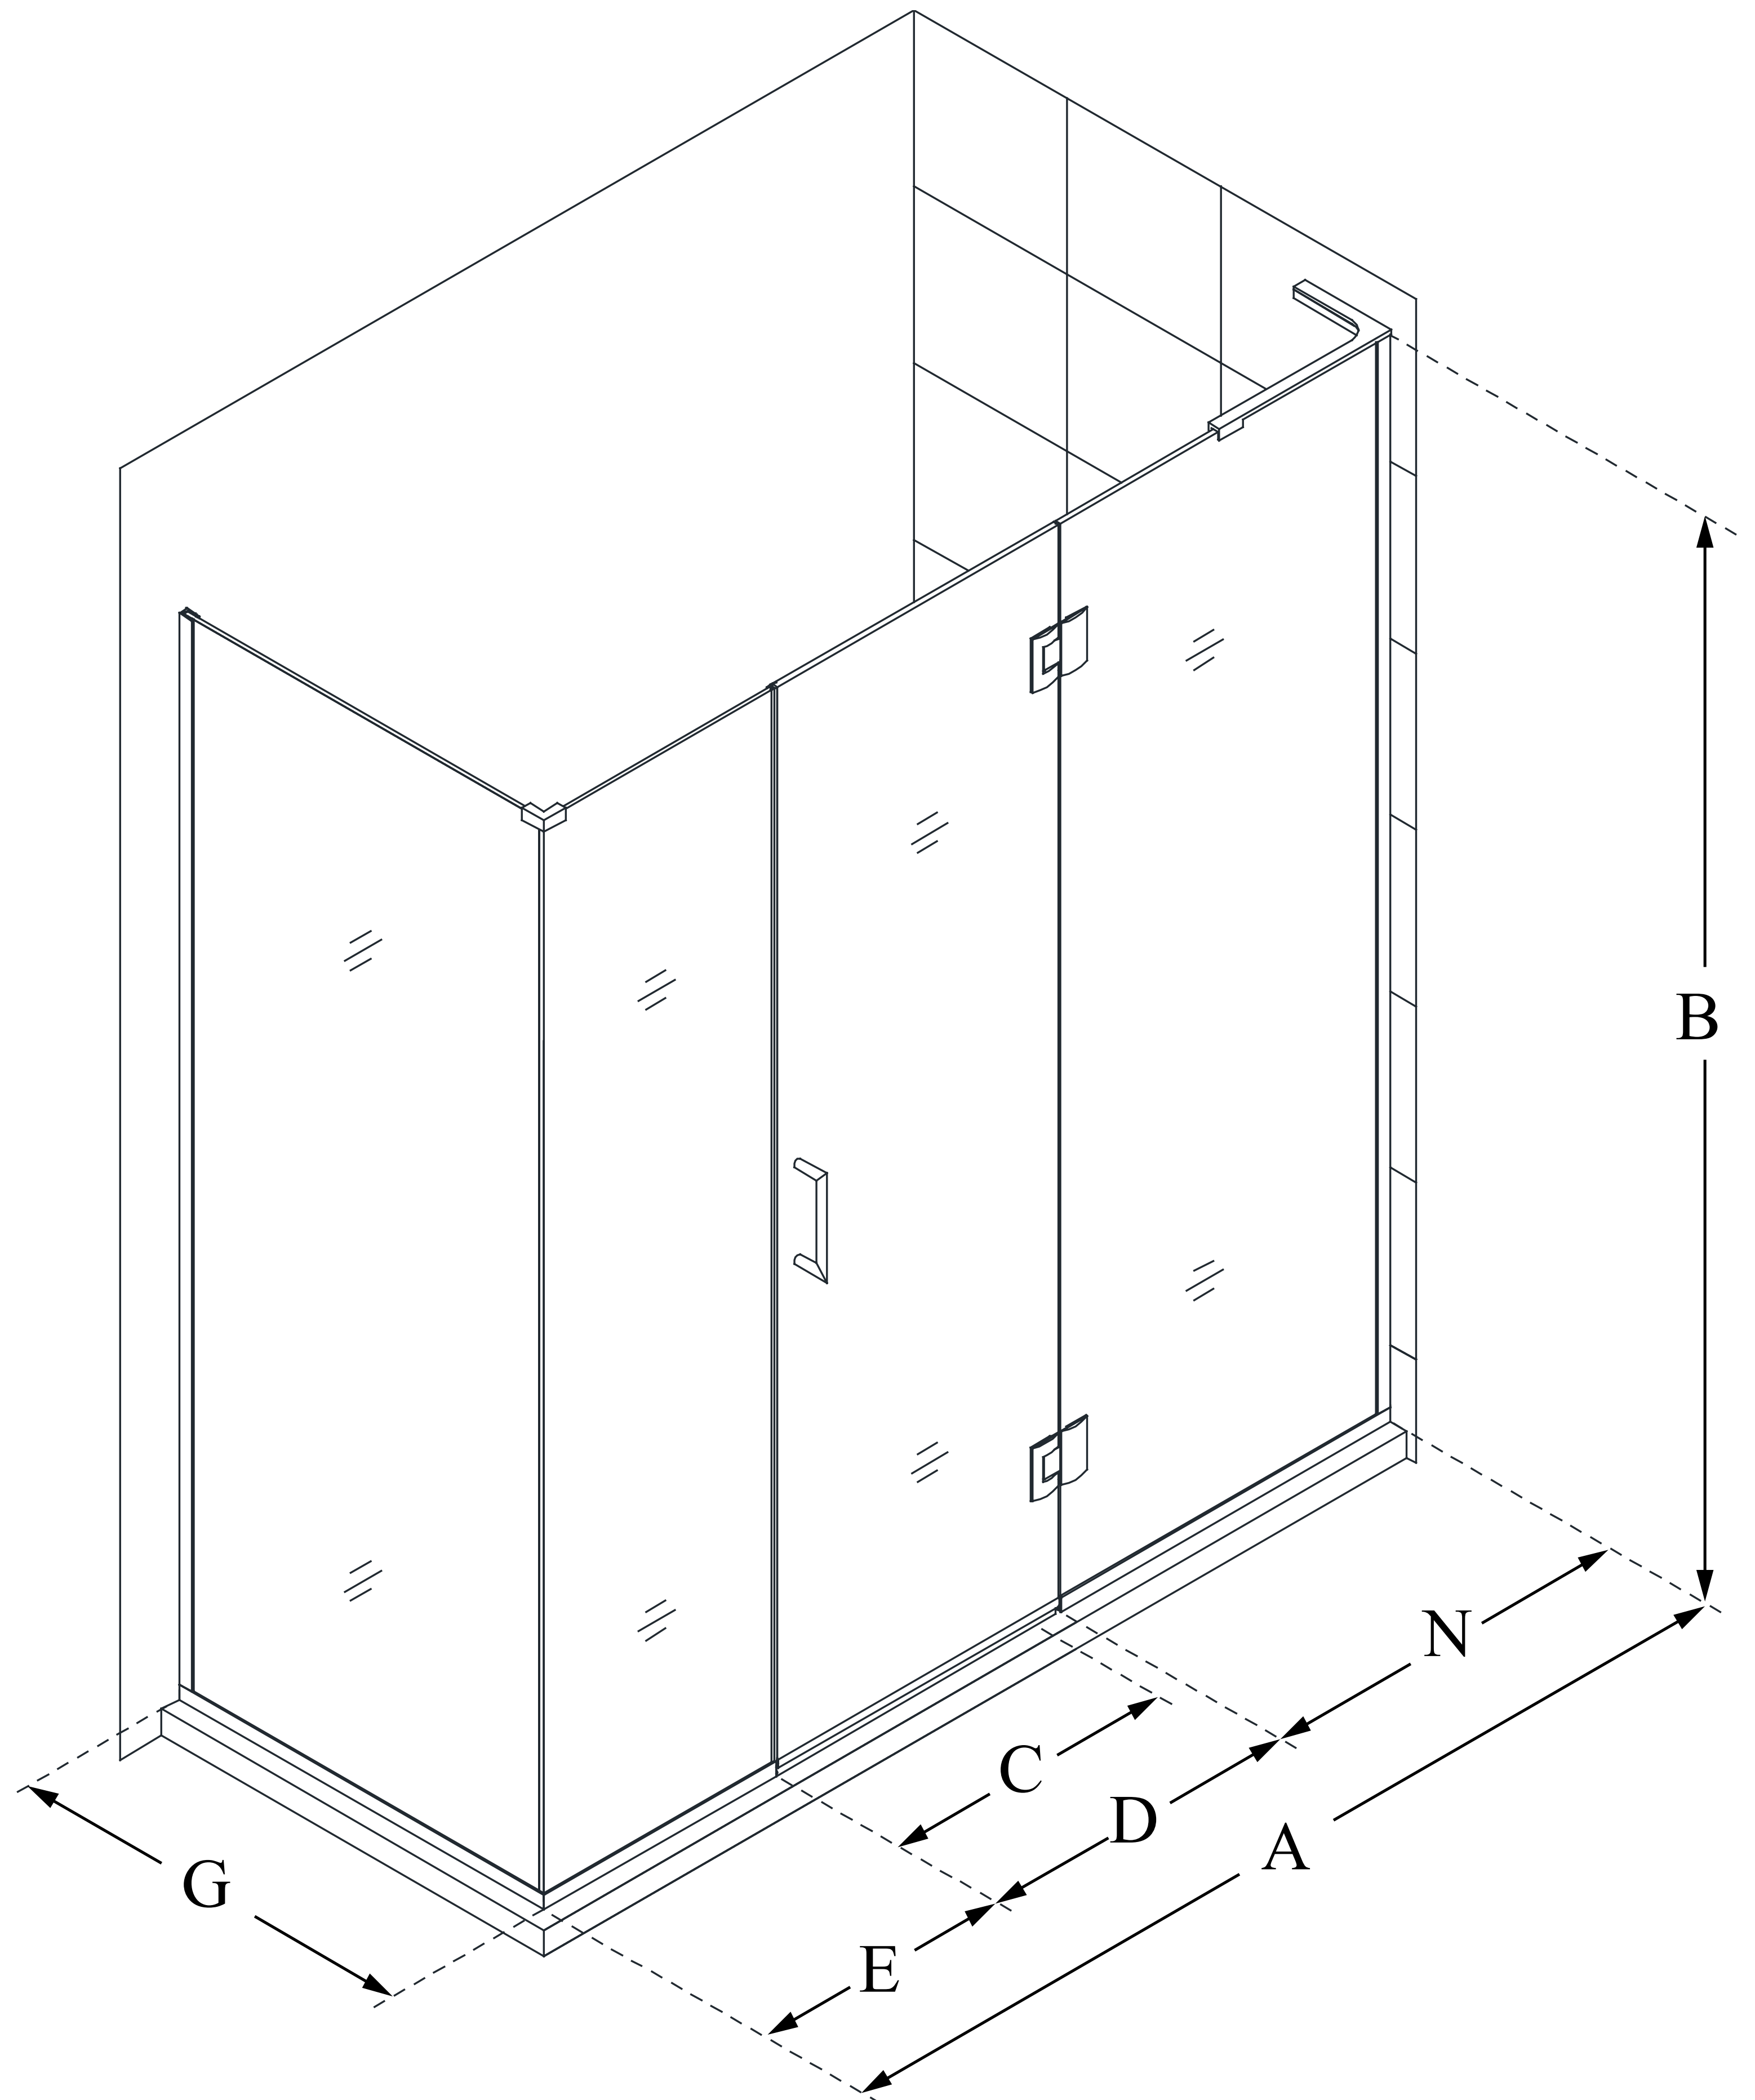

E32706530

UNIDOOR-X

DreamLine Unidoor-X 57 1/2 in. W
x 30 3/8 in. D x 72 in. H Frameless
Hinged Shower Enclosure, Clear
Glass

SWING DOOR

**CONFIGURATION
DIMENSIONS:**

A: 57 1/2 in.

MODEL WIDTH

B: 72 in.

MODEL HEIGHT

C: 26 in.

ACCESS WIDTH

D: 27 in.

DOOR WIDTH

E: 6 1/2 in.

INLINE PANEL WIDTH

G: 30 3/8 in.

RETURN PANEL WIDTH

N: 24 in.

HINGE PANEL WIDTH

DreamLine reserves the right to update or modify the hardware or materials pictured without prior notice for the purpose of product improvement and customer satisfaction.