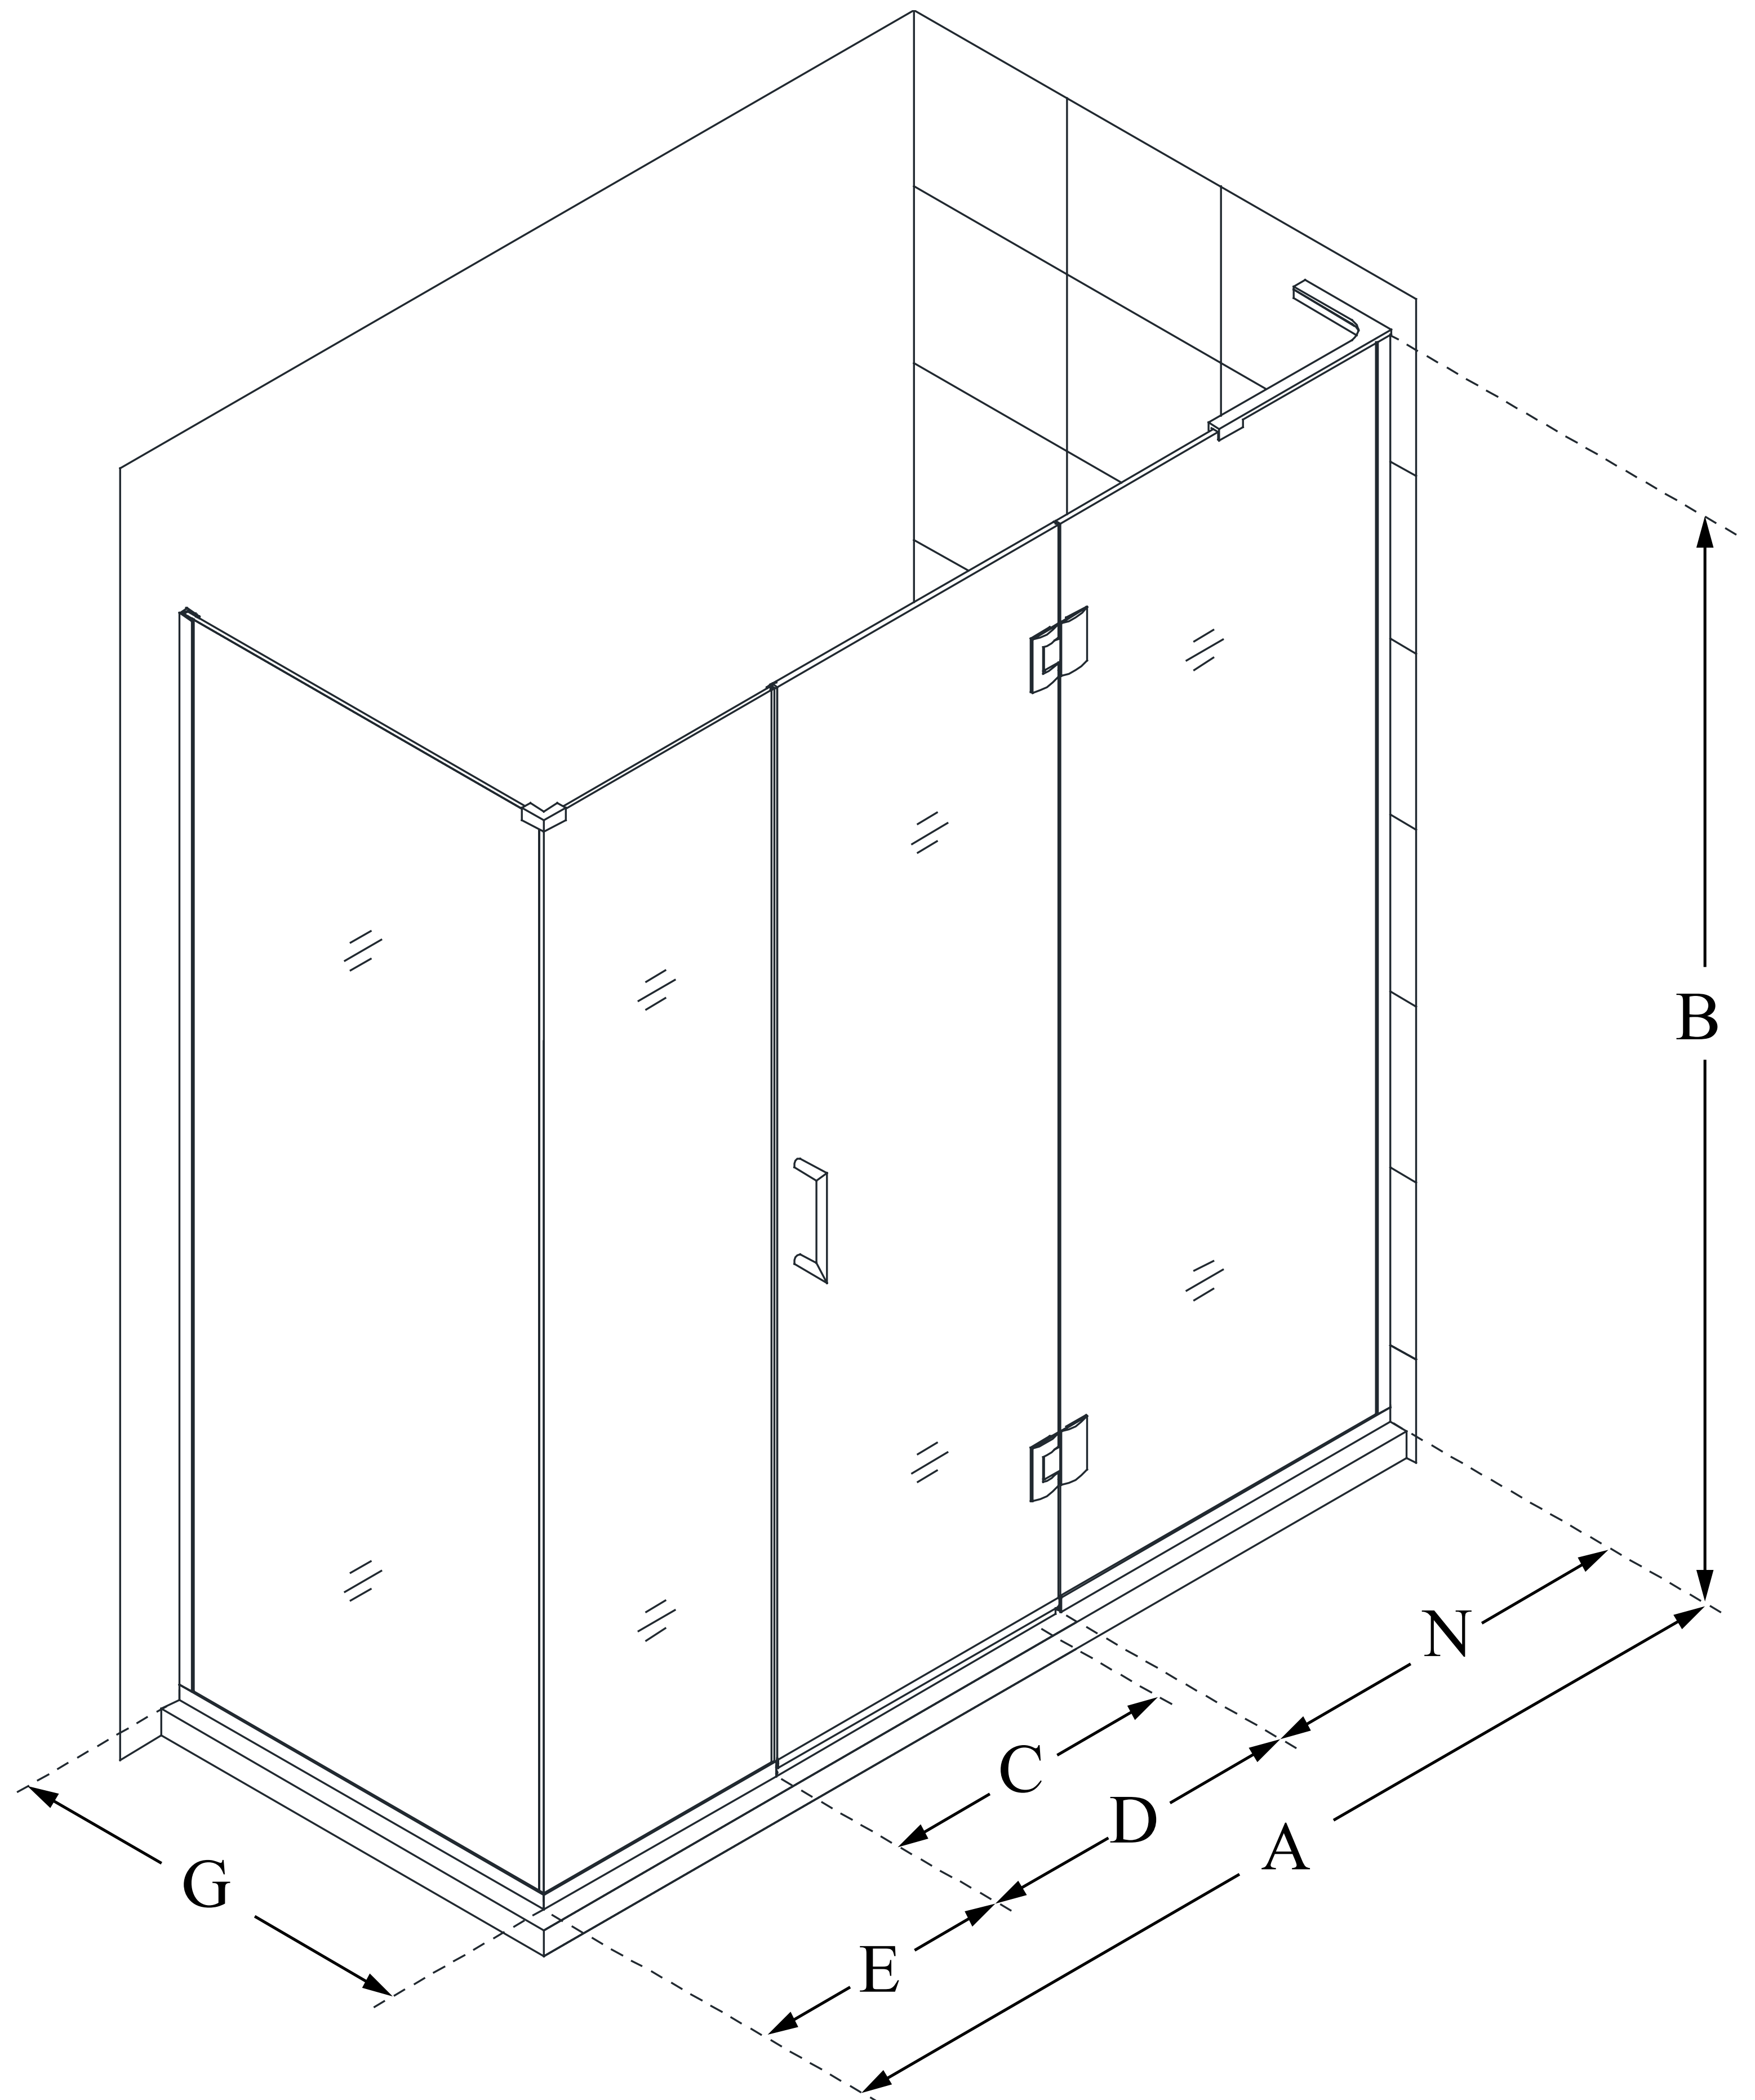

## UNIDOOR-X

DreamLine Unidoor-X 57 in. W x  
34 3/8 in. D x 72 in. H Frameless  
Hinged Shower Enclosure, Clear  
Glass

**SWING DOOR**

### CONFIGURATION DIMENSIONS:

**A: 57 in.**

MODEL WIDTH

**B: 72 in.**

MODEL HEIGHT

**C: 26 in.**

ACCESS WIDTH

**D: 27 in.**

DOOR WIDTH

**E: 6 in.**

INLINE PANEL WIDTH

**G: 34 3/8 in.**

RETURN PANEL WIDTH

**N: 24 in.**

HINGE PANEL WIDTH

DreamLine reserves the right to update or modify the hardware or materials pictured without prior notice for the purpose of product improvement and customer satisfaction.