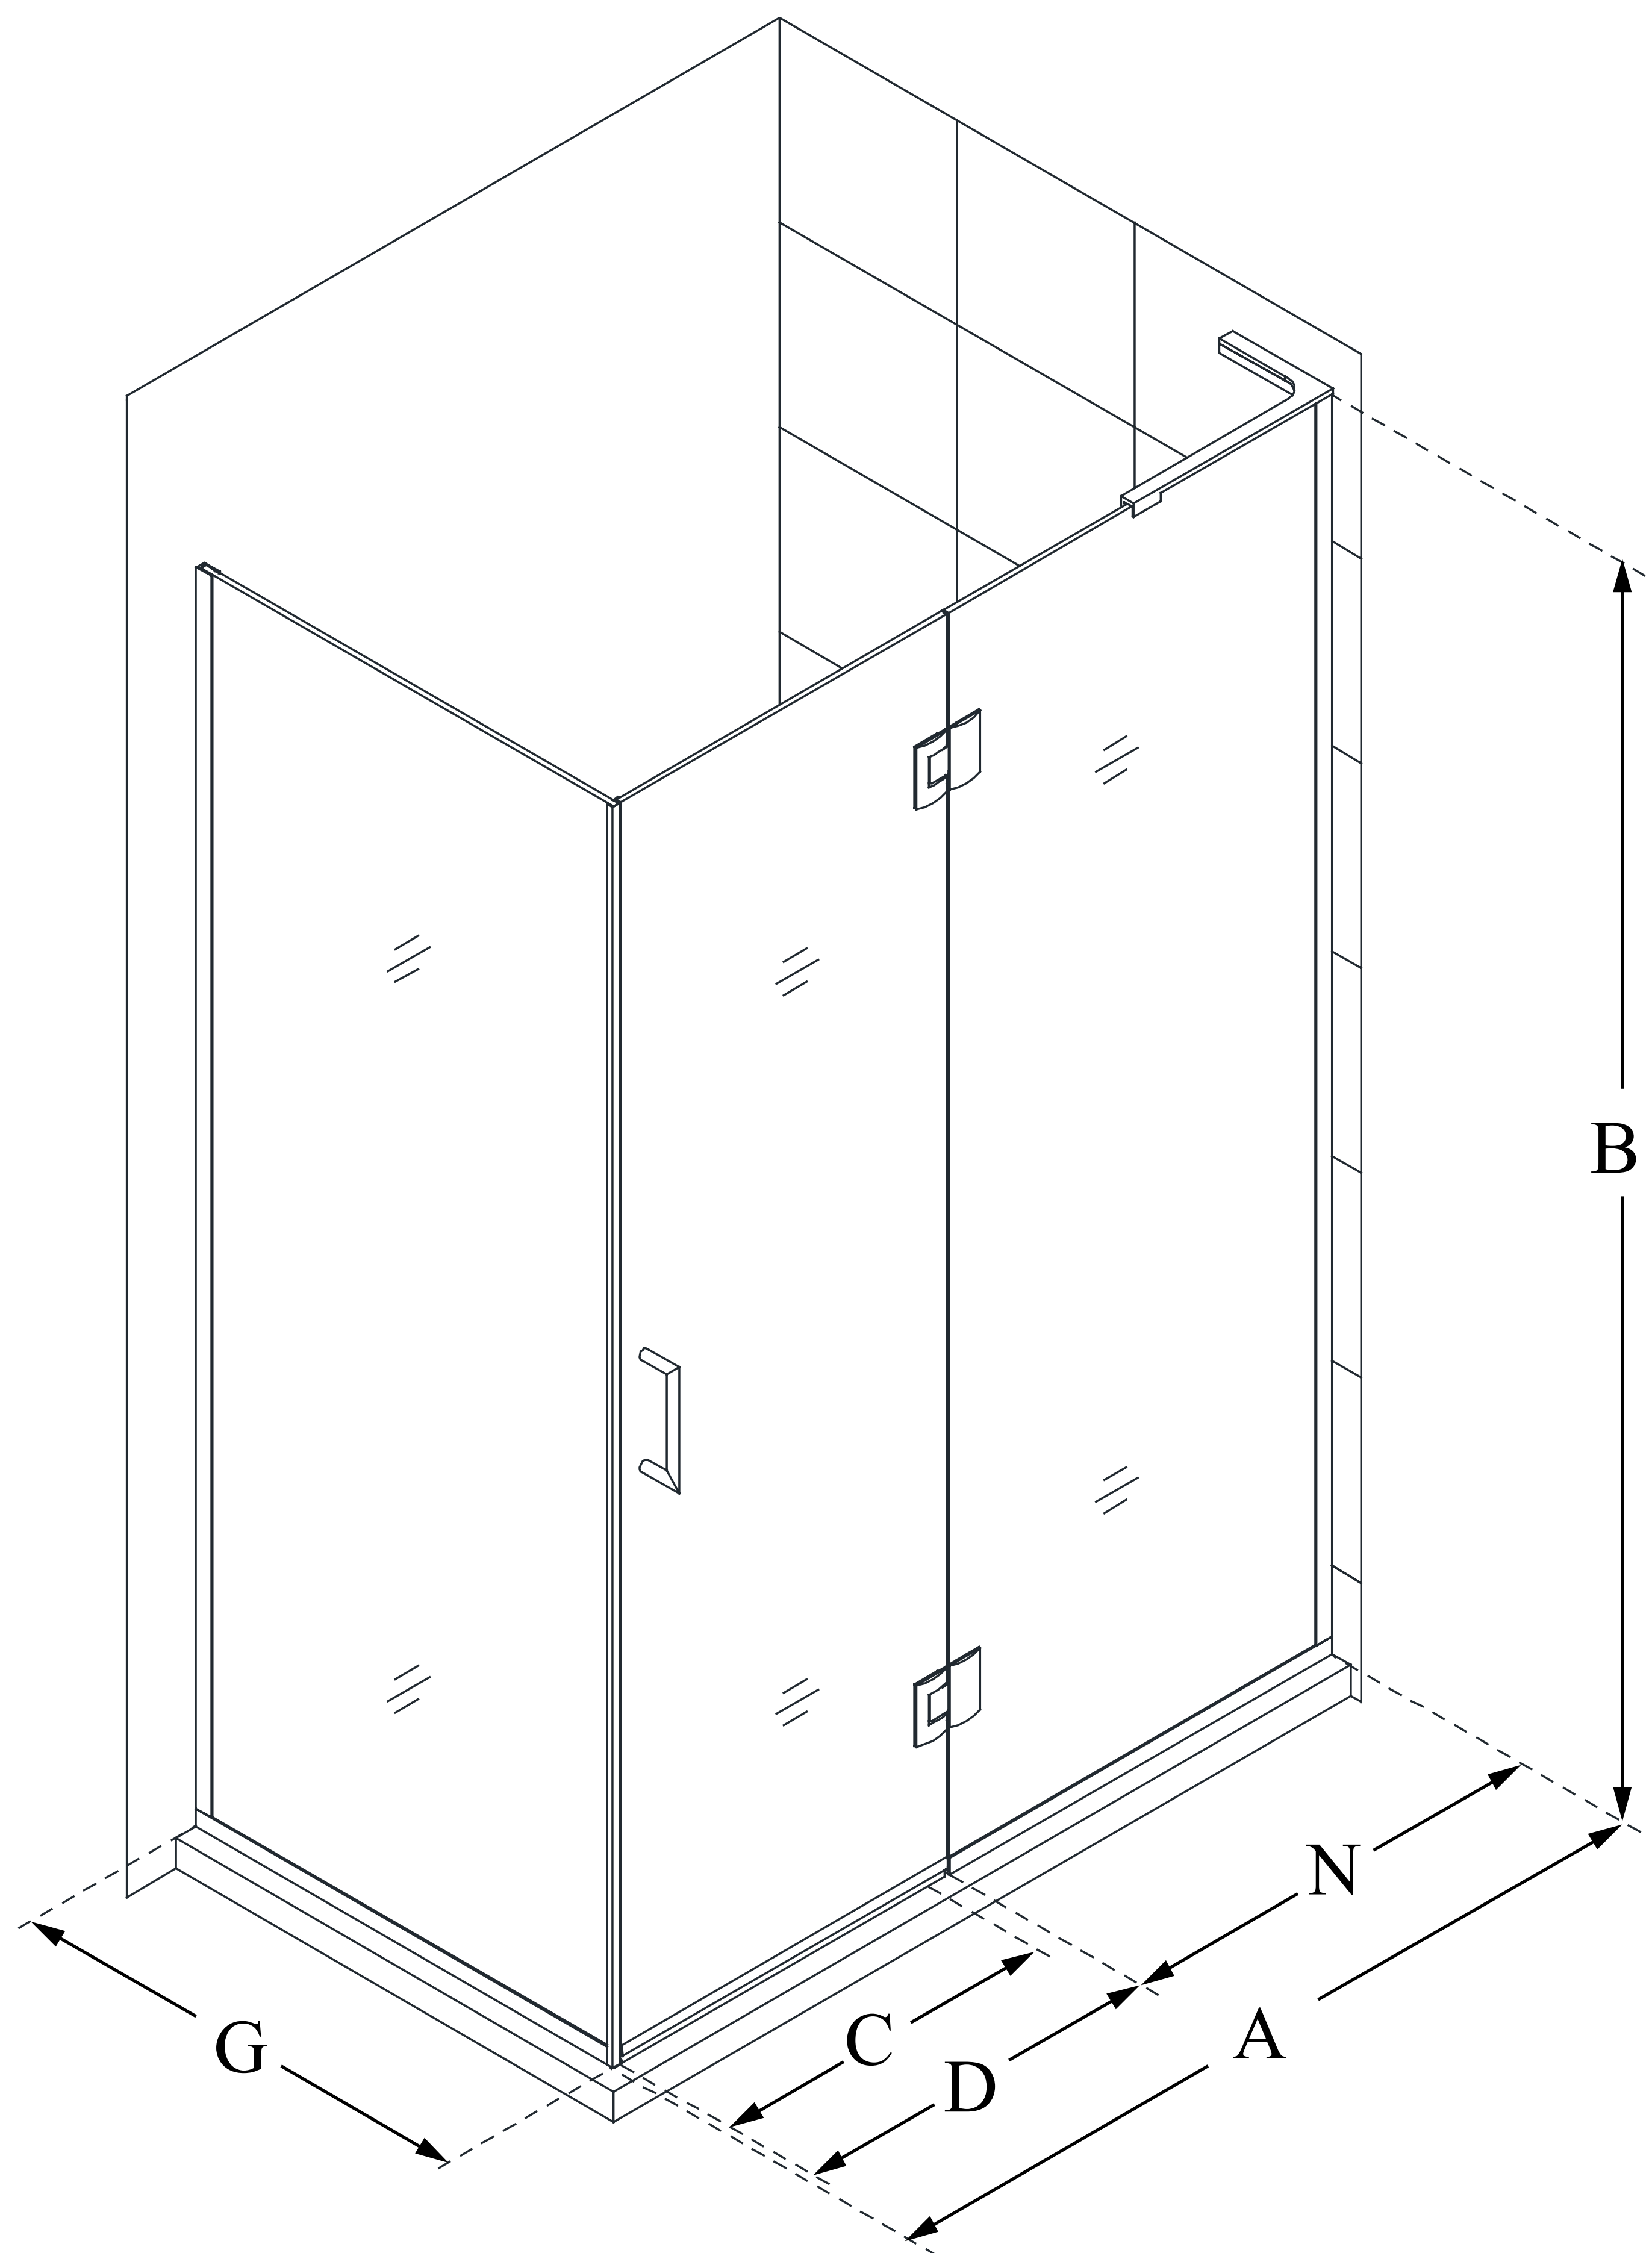

E32430

UNIDOOR-X

DreamLine Unidoor-X 48 3/8 in.
W x 30 in. D x 72 in. H Frameless
Hinged Shower Enclosure, Clear
Glass

SWING DOOR

CONFIGURATION DIMENSIONS:

A: 48 3/8 in.

MODEL WIDTH

B: 72 in.

MODEL HEIGHT

C: 23 in.

ACCESS WIDTH

D: 24 in.

DOOR WIDTH

G: 30 in.

RETURN PANEL WIDTH

N: 24 in.

HINGE PANEL WIDTH

DreamLine reserves the right to update or modify the hardware or materials pictured without prior notice for the purpose of product improvement and customer satisfaction.