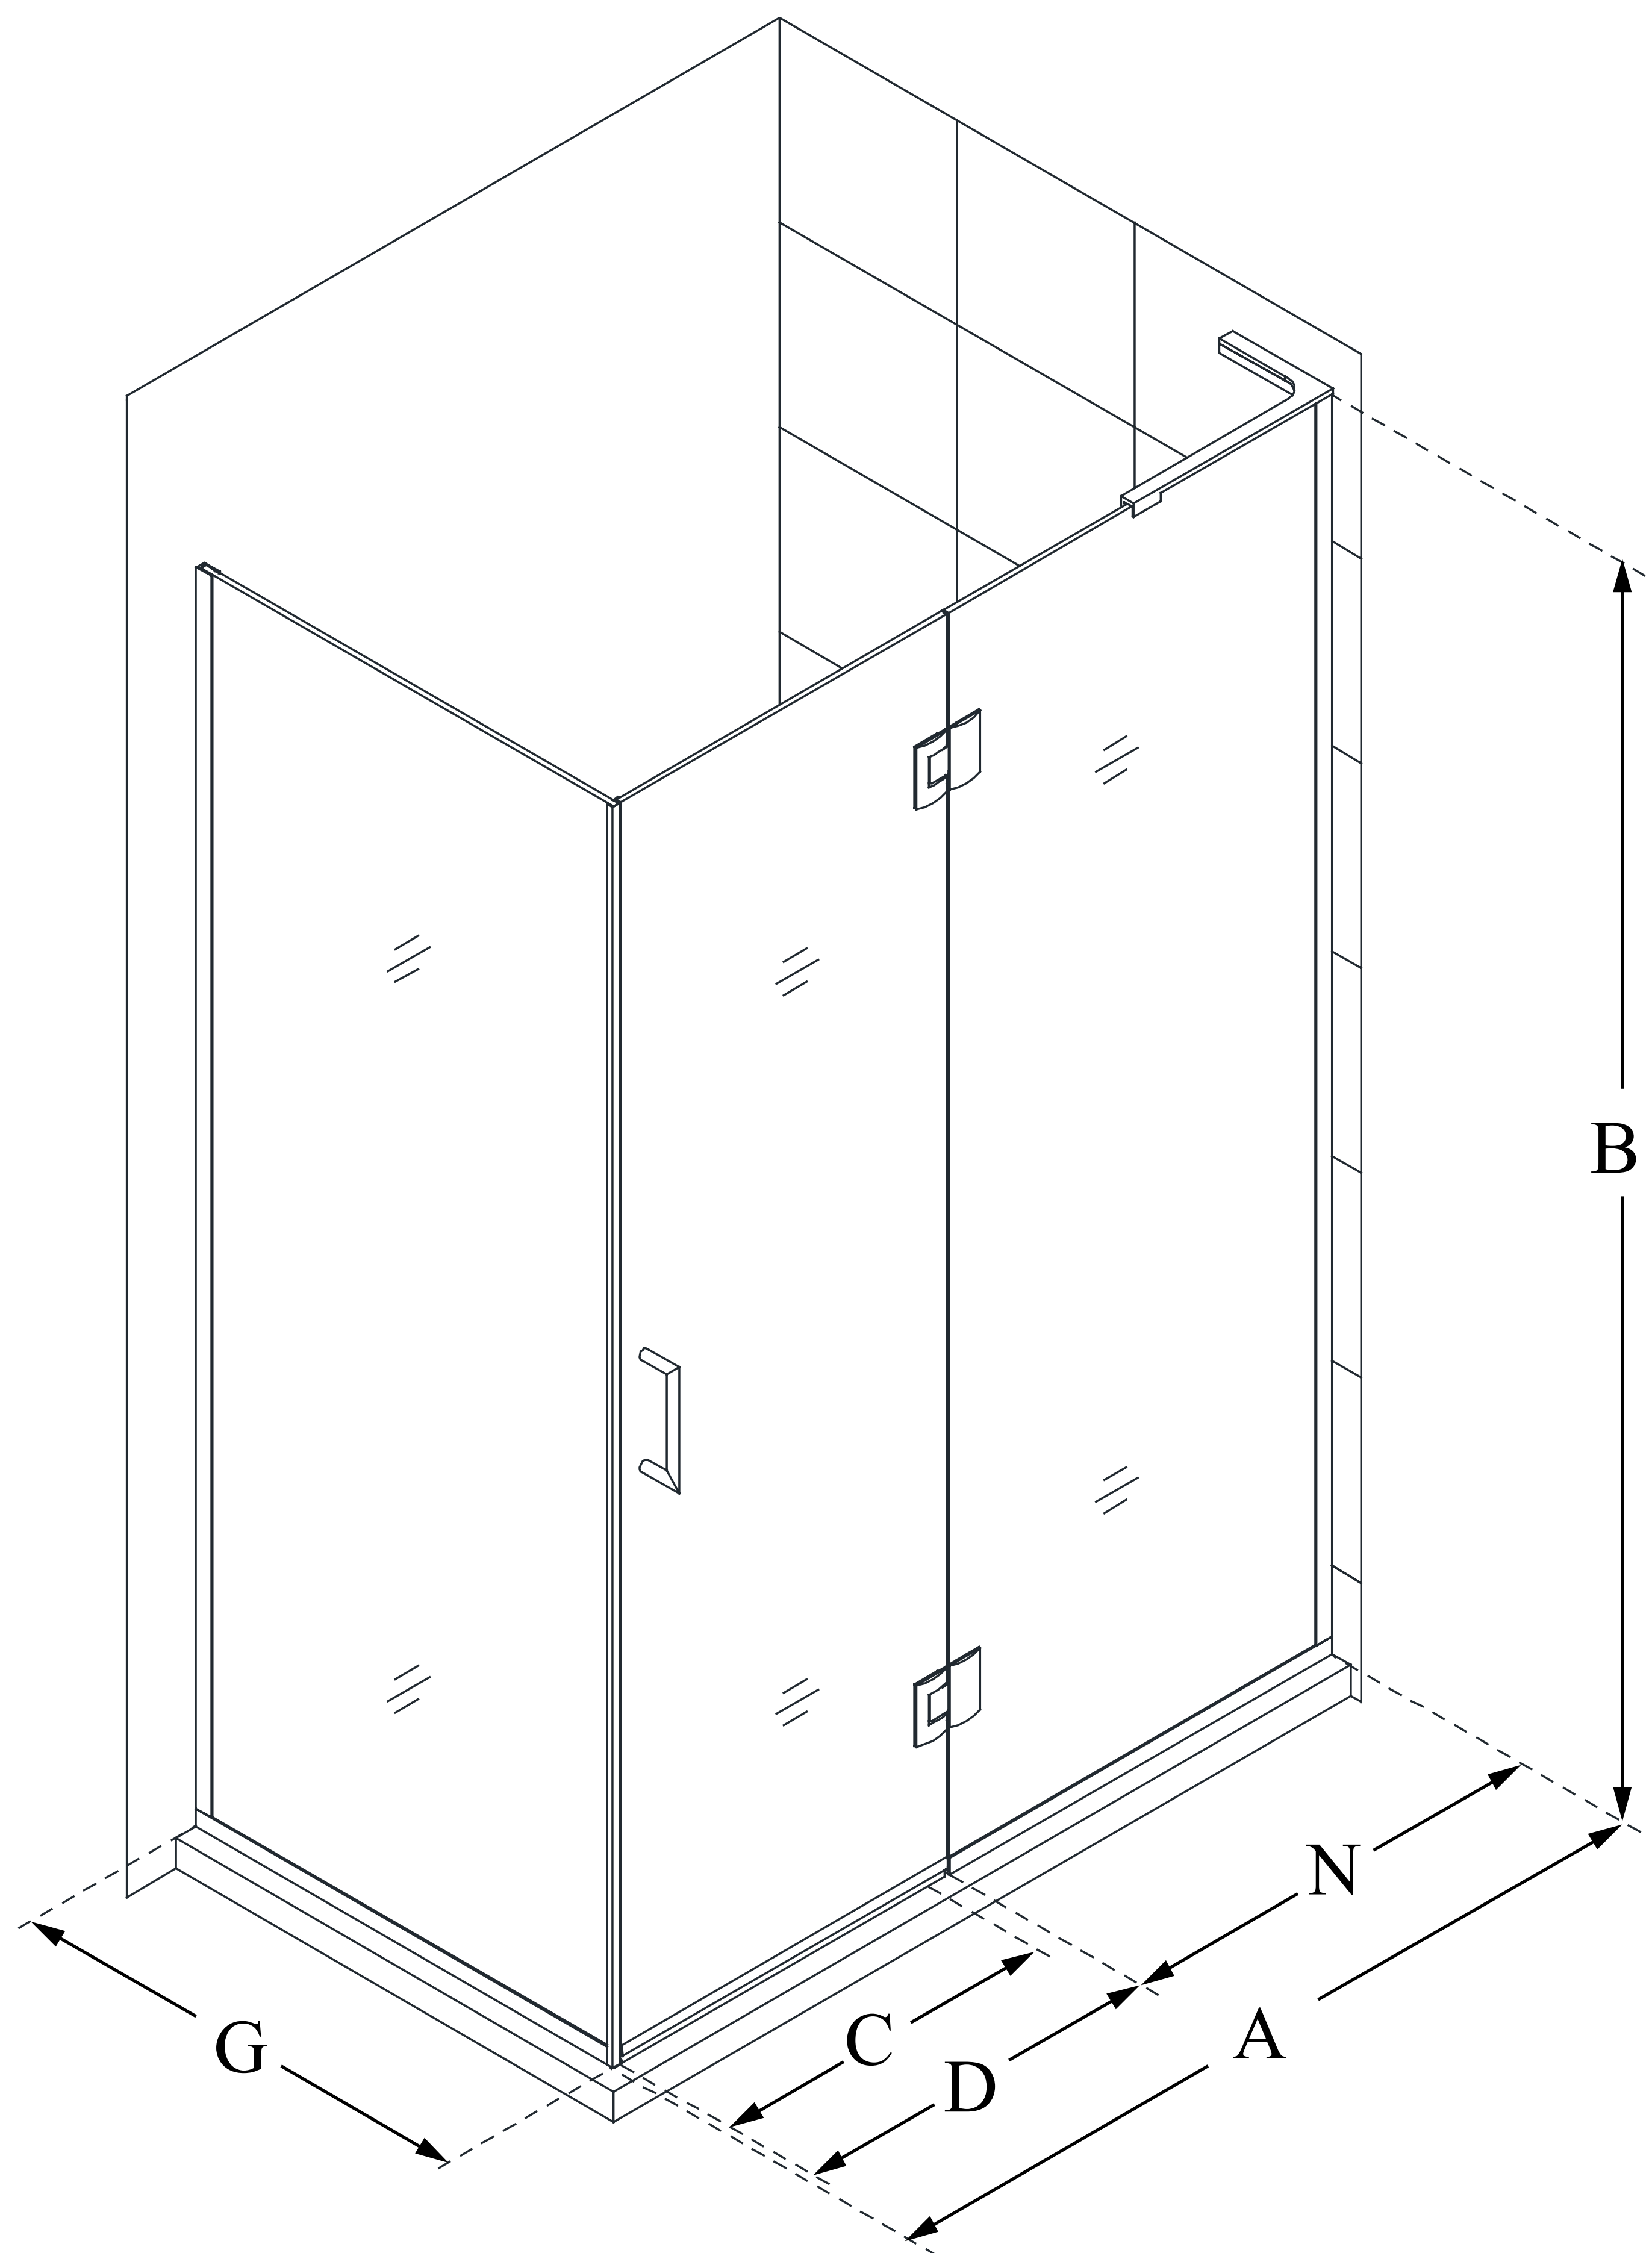

E32334

UNIDOOR-X

DreamLine Unidoor-X 47 3/8 in.
W x 34 in. D x 72 in. H Frameless
Hinged Shower Enclosure, Clear
Glass

SWING DOOR

CONFIGURATION DIMENSIONS:

A: 47 3/8 in.

MODEL WIDTH

B: 72 in.

MODEL HEIGHT

C: 22 in.

ACCESS WIDTH

D: 23 in.

DOOR WIDTH

G: 34 in.

RETURN PANEL WIDTH

N: 24 in.

HINGE PANEL WIDTH

DreamLine reserves the right to update or modify the hardware or materials pictured without prior notice for the purpose of product improvement and customer satisfaction.