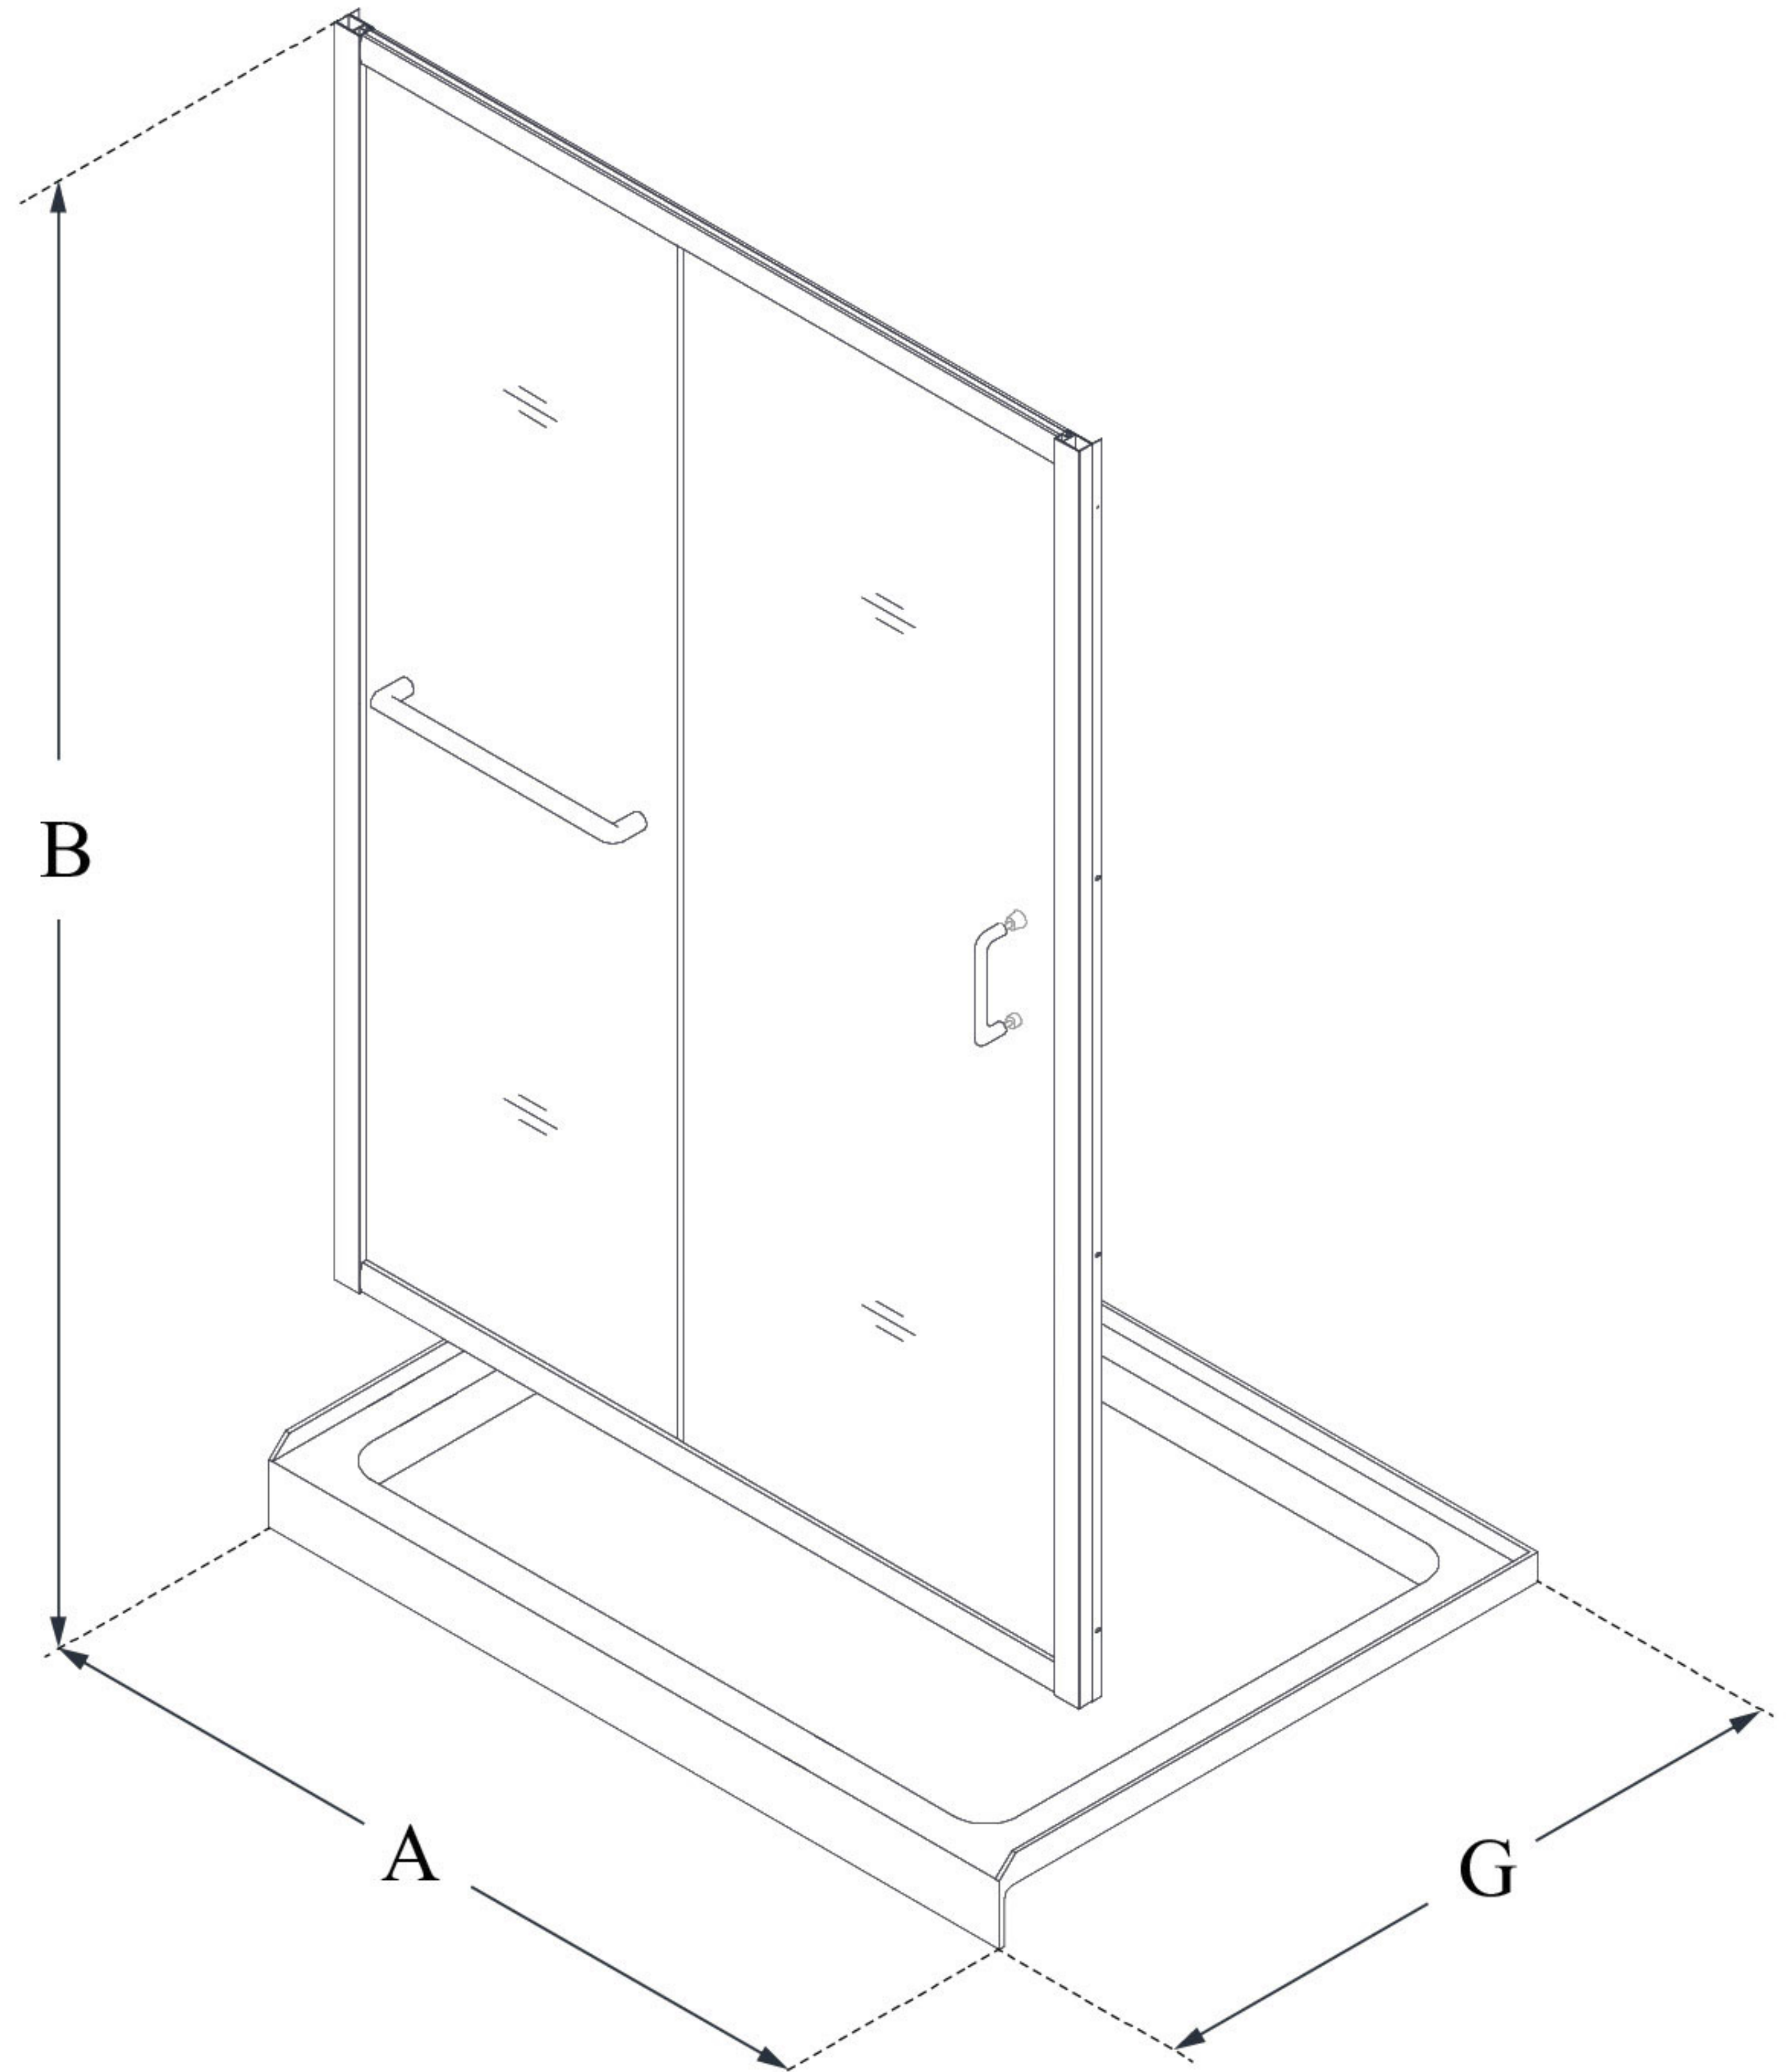

## INFINITY-Z

DreamLine Infinity-Z 36 in. D x 60 in. W x 74 3/4 in. H Sliding Shower Door and SlimLine Shower Base Kit

### KIT CONTENTS:

- SHOWER DOOR
- SHOWER BASE

### CONFIGURATION DIMENSIONS:

**A: 60"**  
KIT WIDTH

**B: 74 3/4"**  
KIT HEIGHT

**G: 36"**  
KIT DEPTH

### AVAILABLE DRAIN LOCATIONS:

- CENTER
- LEFT
- RIGHT

For precise drain location, please refer to the included base technical drawing

DreamLine reserves the right to update or modify the hardware or materials pictured without prior notice for the purpose of product improvement and customer satisfaction.