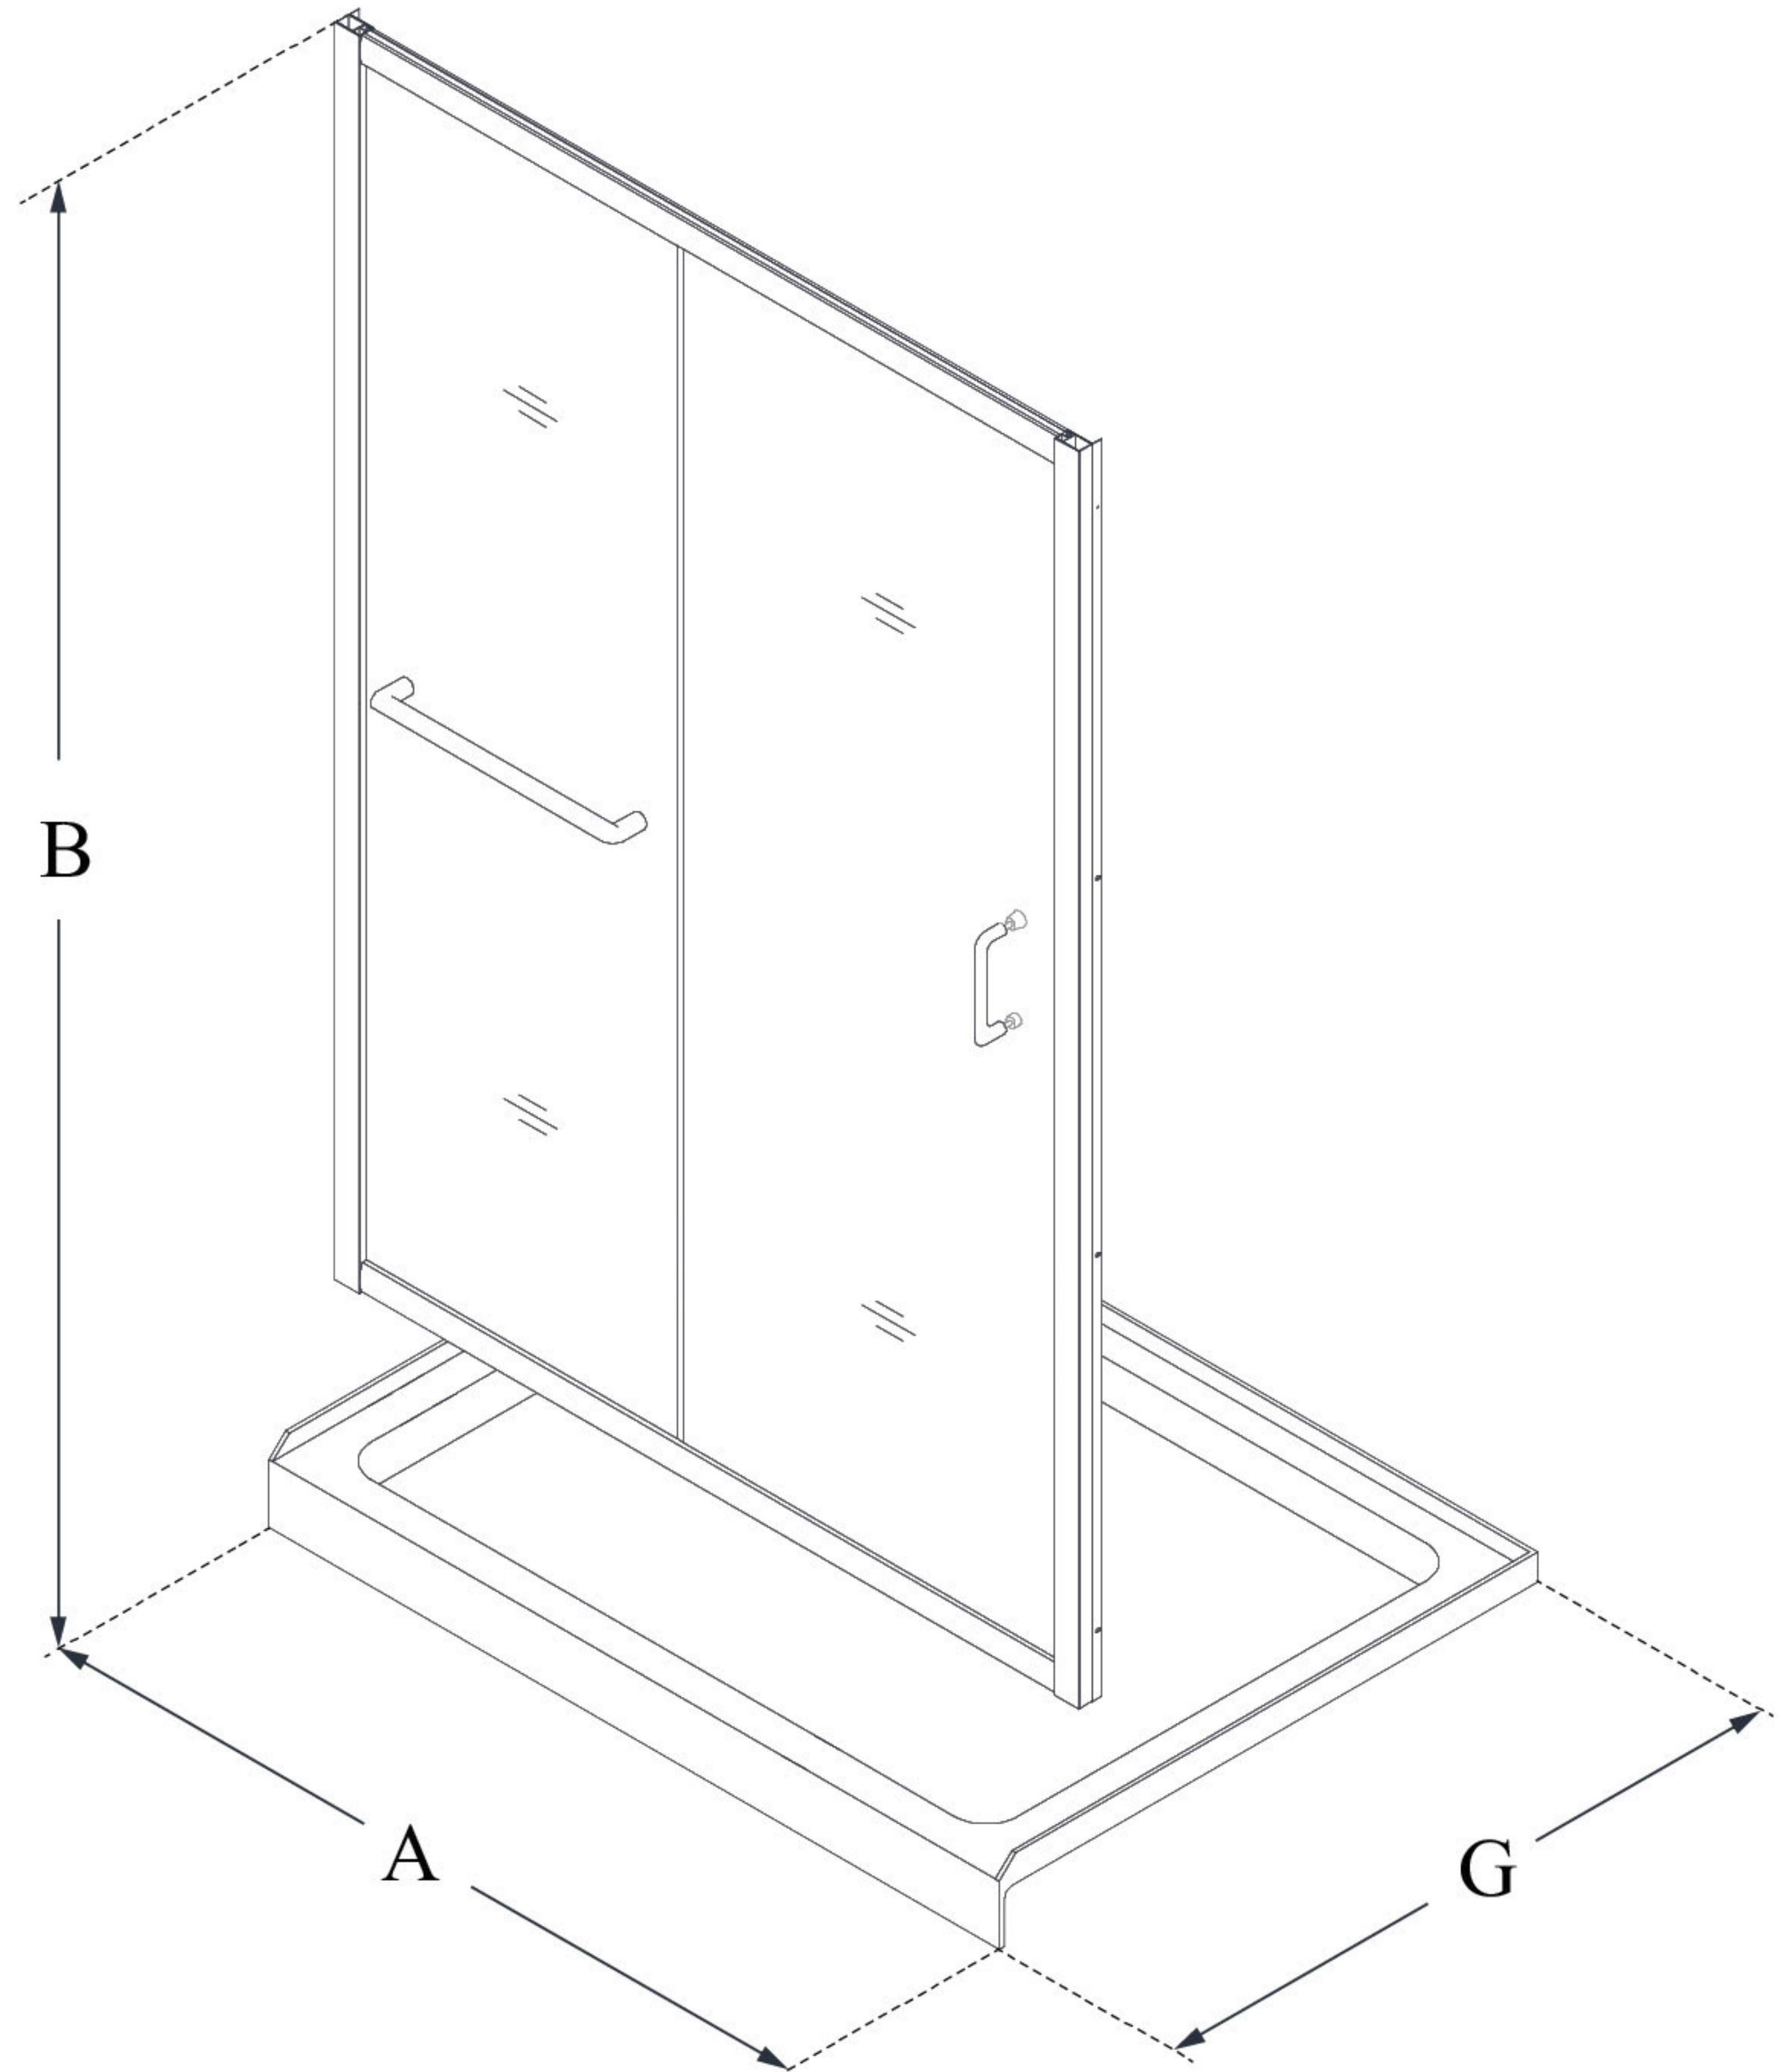

MODEL INFORMATION

DL-6973

INFINITY-Z

DreamLine Infinity-Z 36 in. D x 60 in. W x 74 3/4 in. H Sliding Shower Door and SlimLine Shower Base Kit

KIT CONTENTS:

- SHOWER DOOR
- SHOWER BASE

CONFIGURATION DIMENSIONS:

A: 60"
KIT WIDTH

B: 74 3/4"
KIT HEIGHT

G: 36"
KIT DEPTH

AVAILABLE DRAIN LOCATIONS:

- CENTER
- LEFT
- RIGHT

For precise drain location, please refer to the included base technical drawing

DreamLine reserves the right to update or modify the hardware or materials pictured without prior notice for the purpose of product improvement and customer satisfaction.