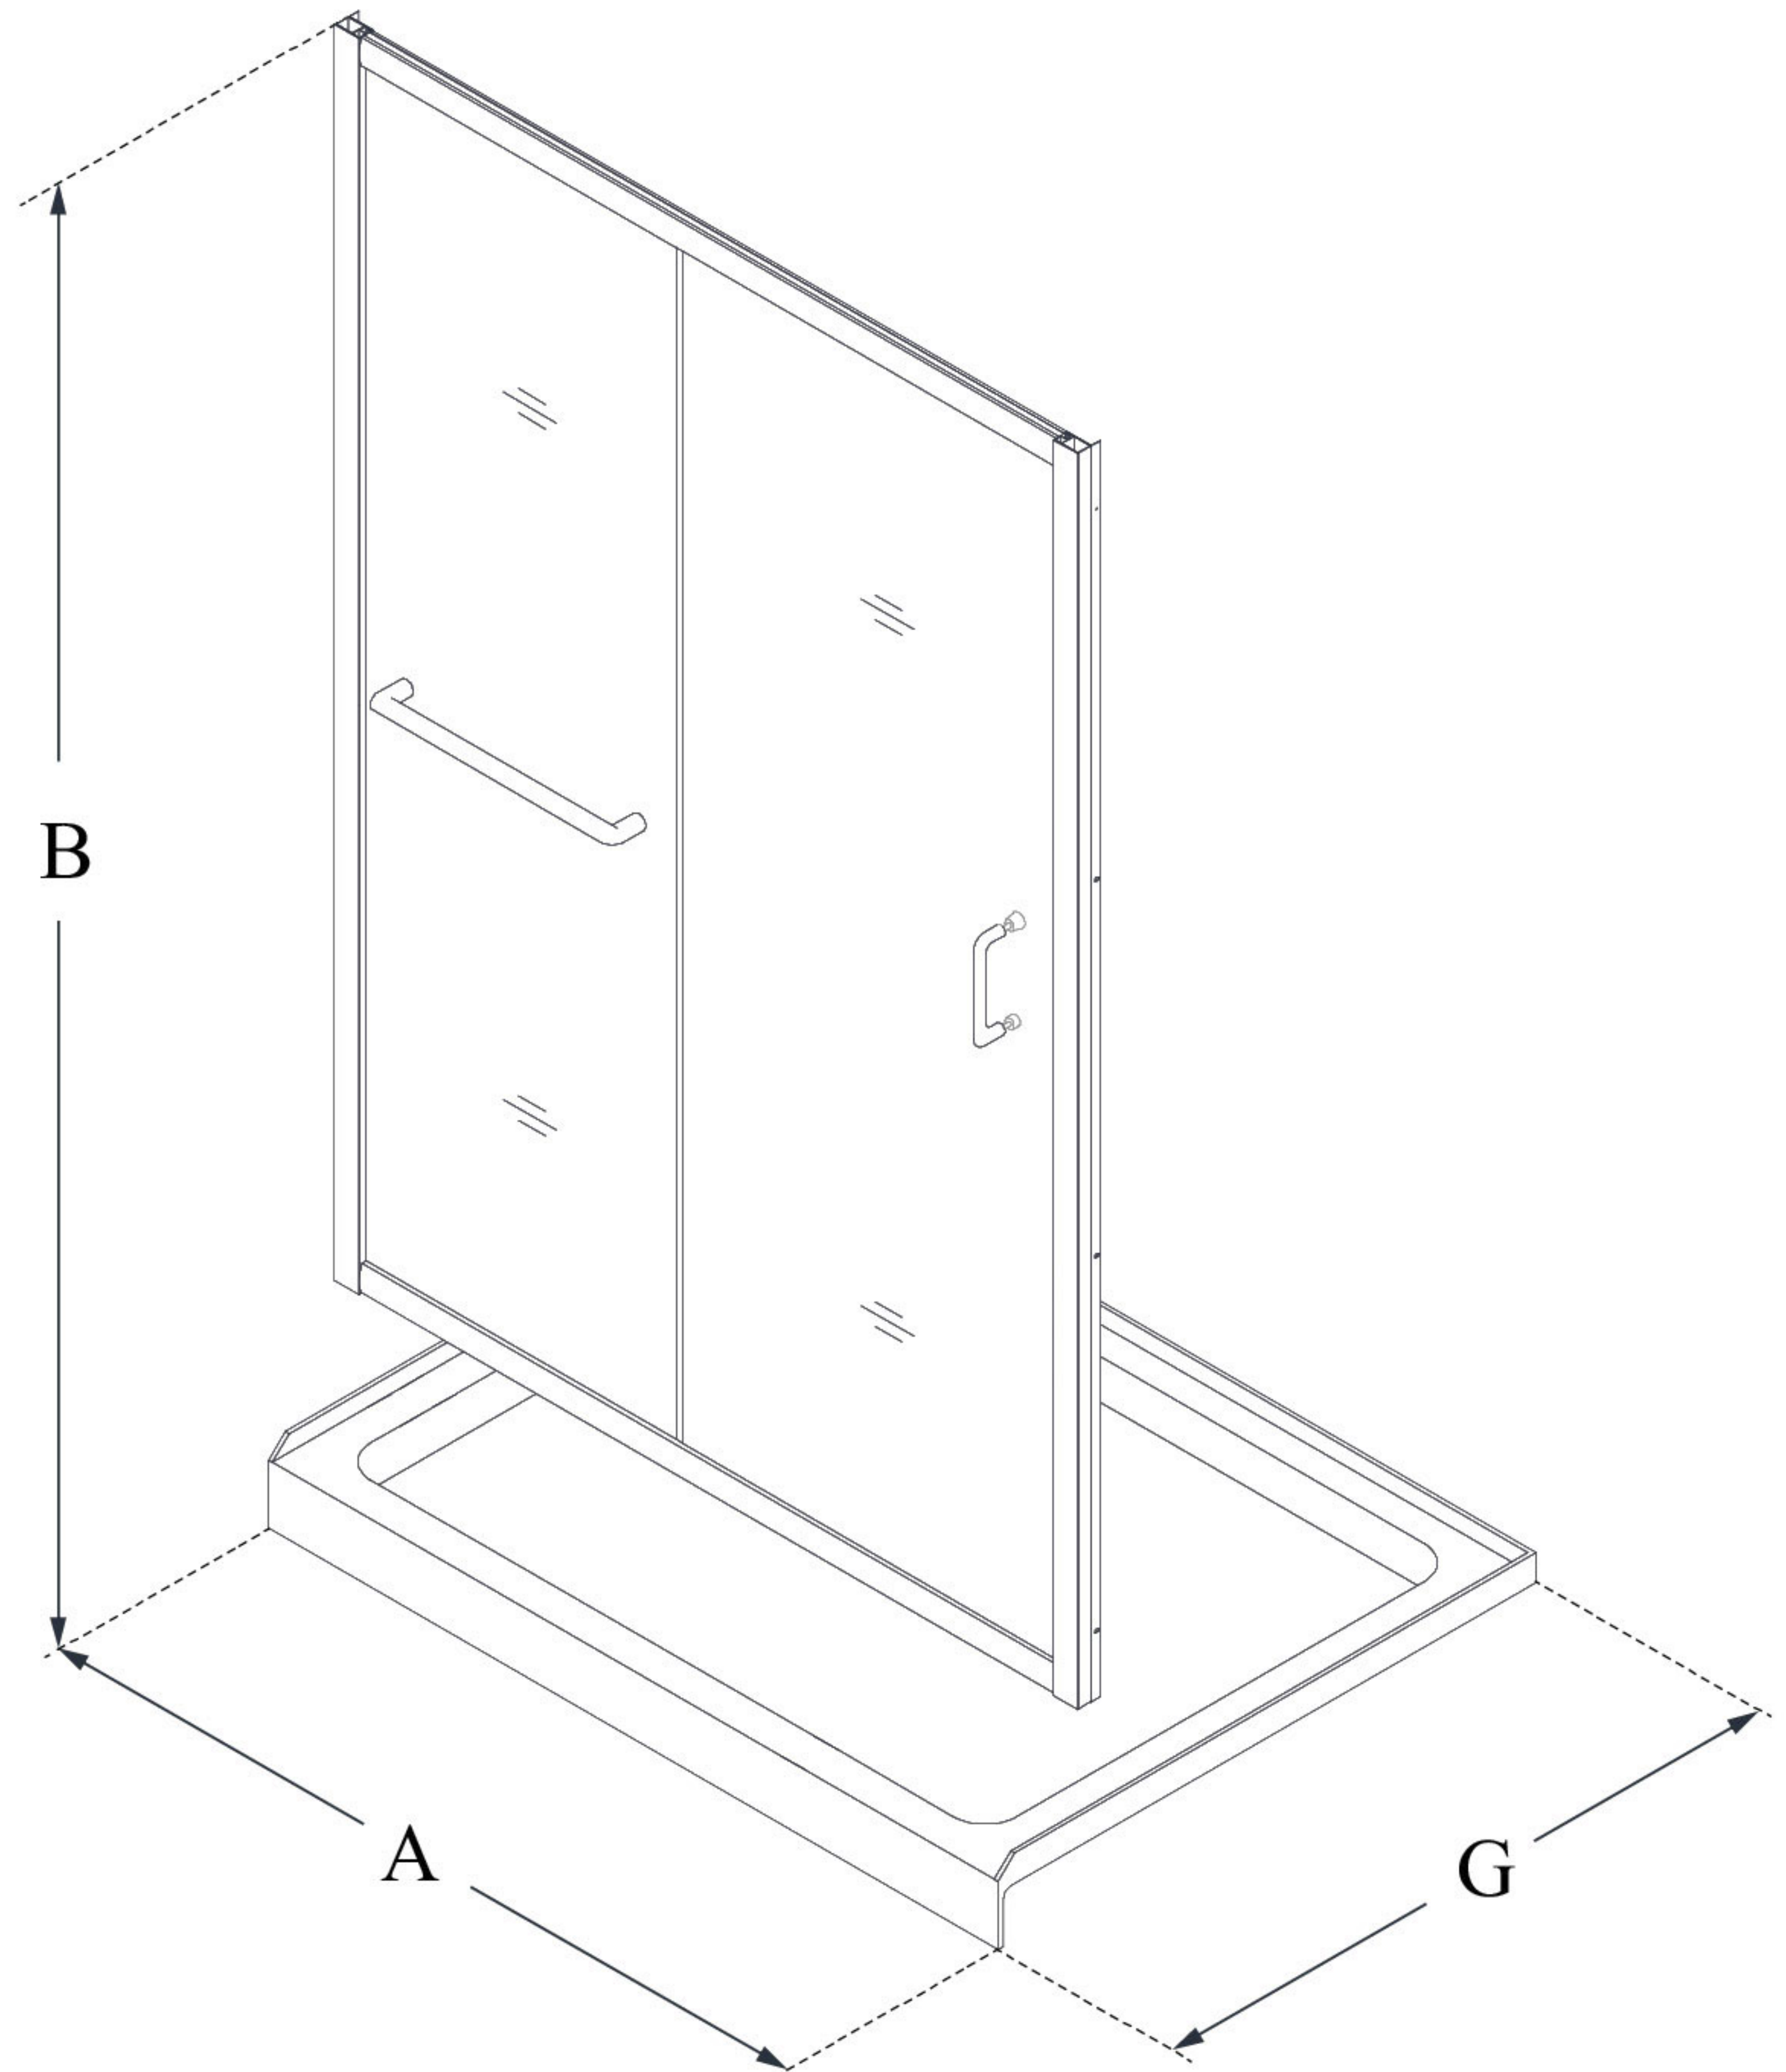

## INFINITY-Z

DreamLine Infinity-Z 36 in. D x 60 in. W x 74 3/4 in. H Sliding Shower Door and SlimLine Shower Base Kit

### KIT CONTENTS:

- SHOWER DOOR
- SHOWER BASE

### CONFIGURATION DIMENSIONS:

**A: 60"**  
KIT WIDTH

**B: 74 3/4"**  
KIT HEIGHT

**G: 36"**  
KIT DEPTH

### AVAILABLE DRAIN LOCATIONS:

- CENTER
- LEFT
- RIGHT

For precise drain location, please refer to the included base technical drawing

DreamLine reserves the right to update or modify the hardware or materials pictured without prior notice for the purpose of product improvement and customer satisfaction.