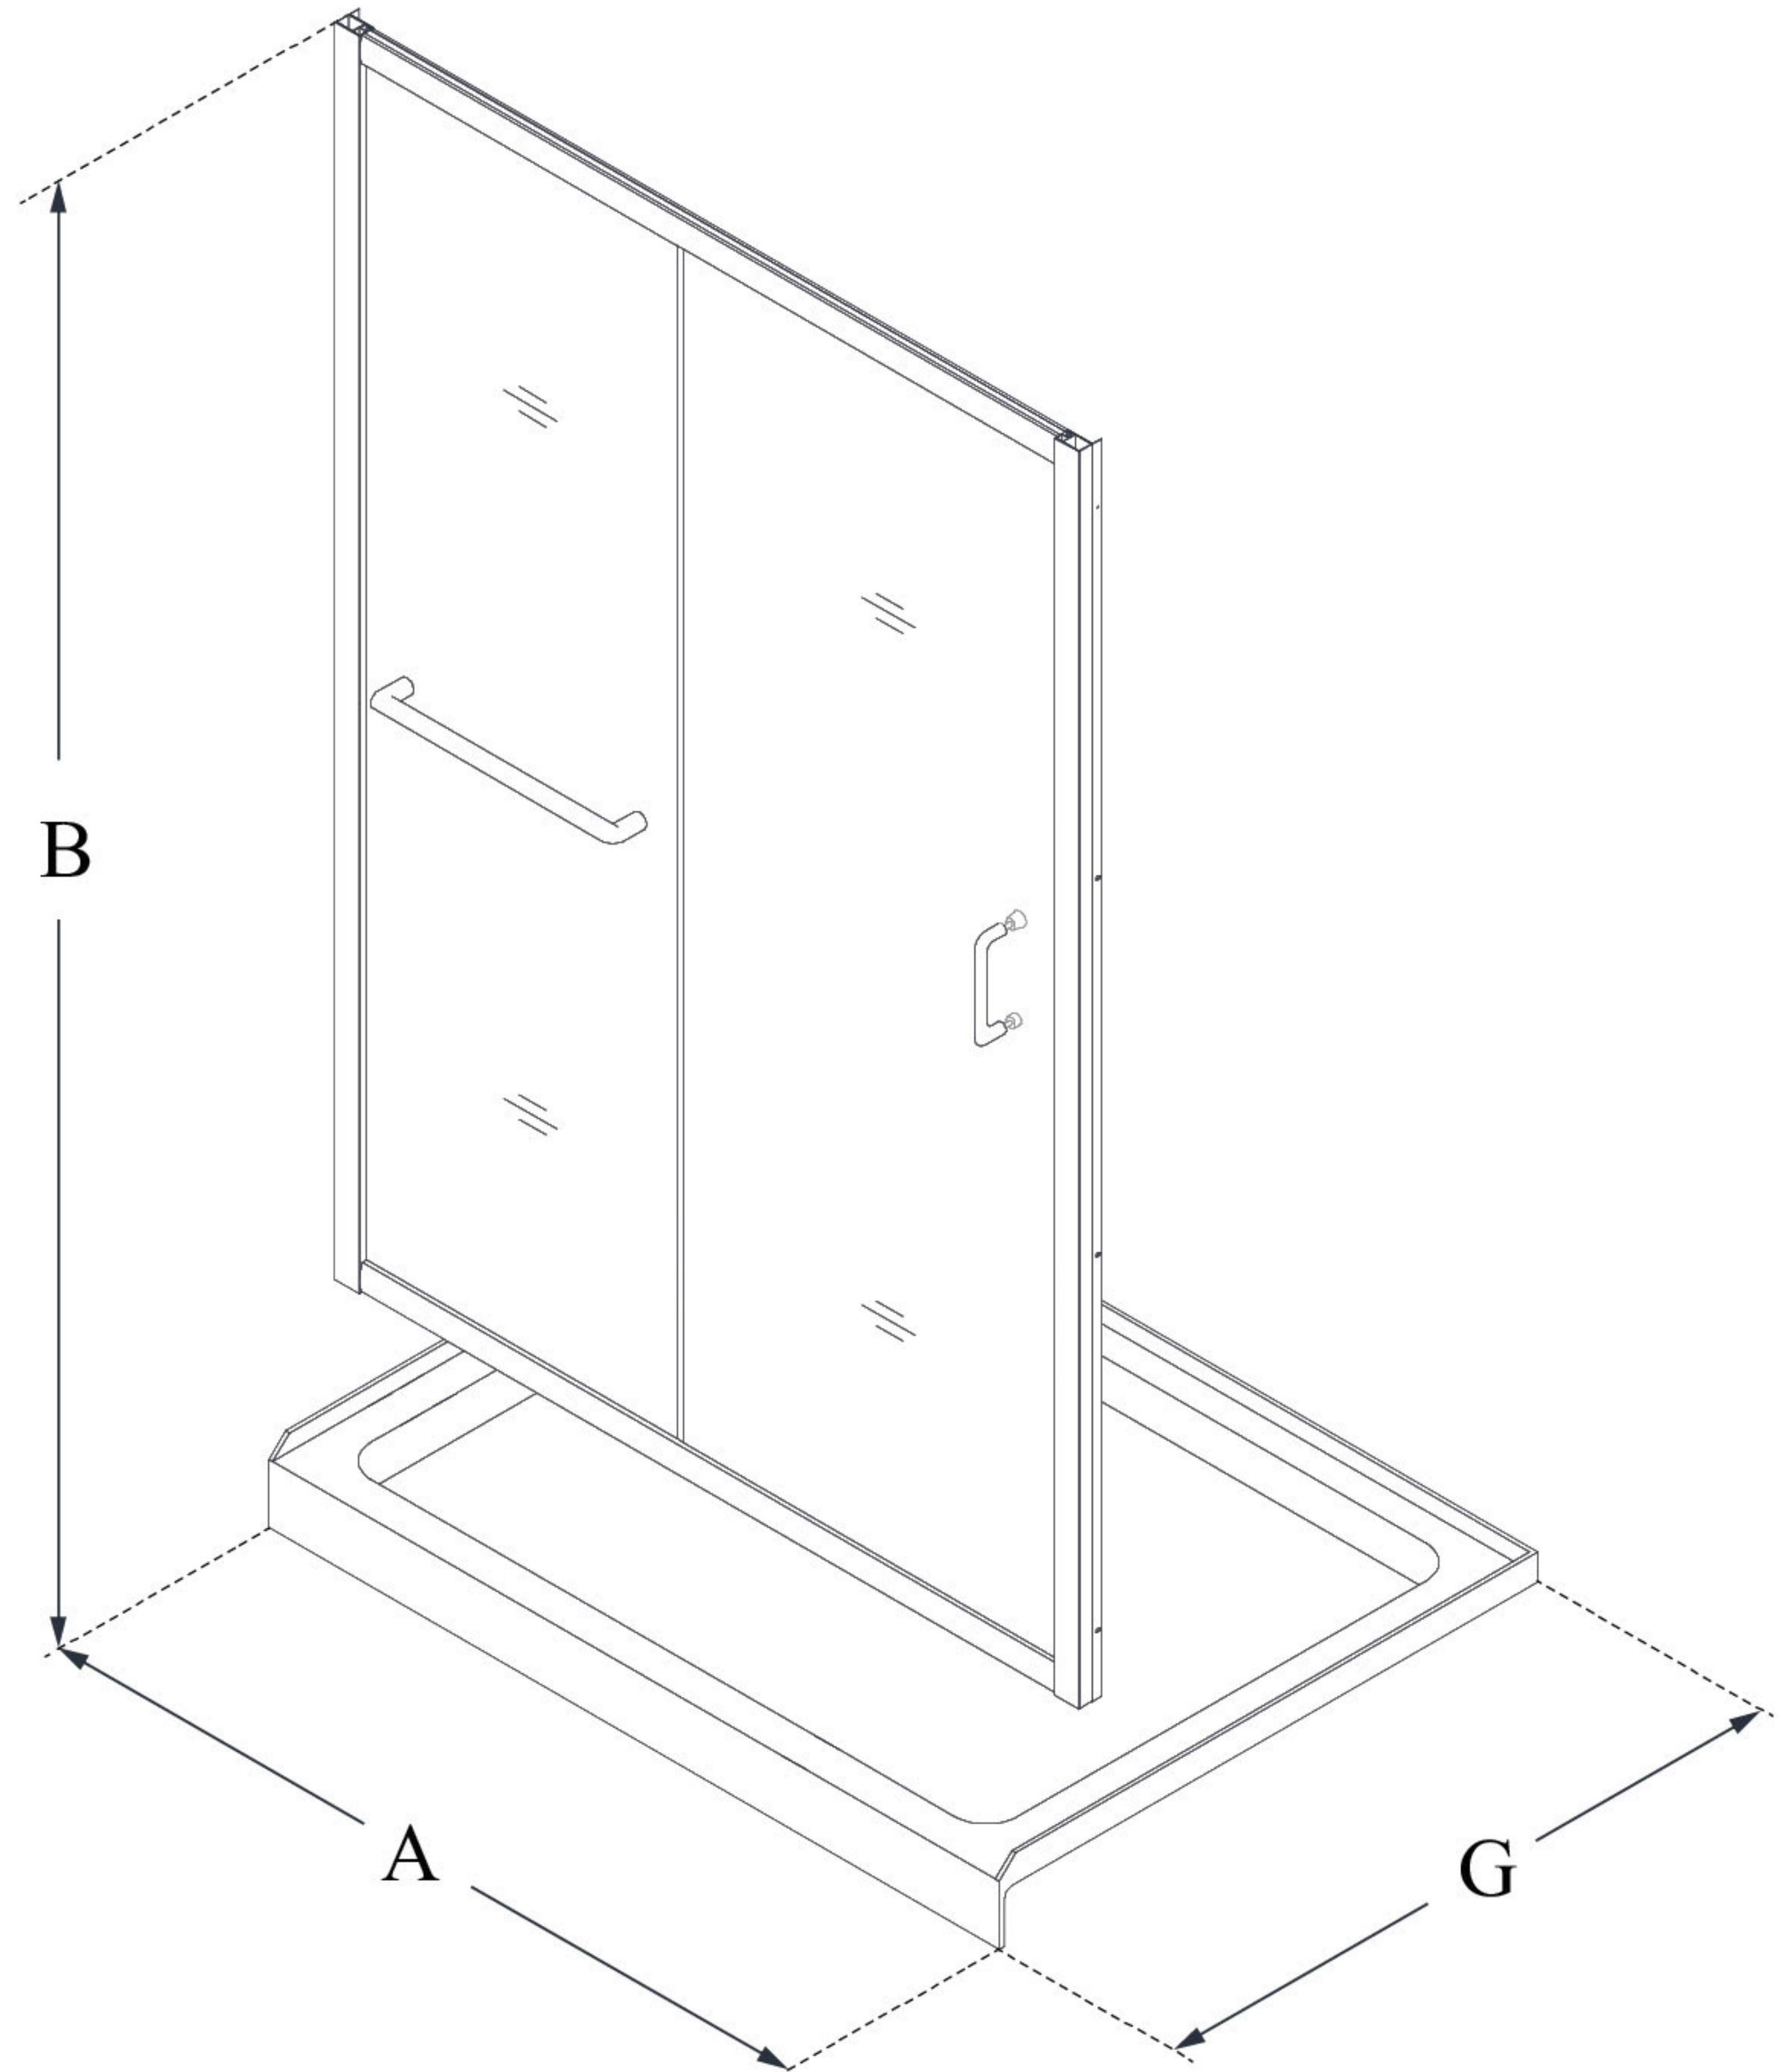

MODEL INFORMATION

DL-6972

INFINITY-Z

DreamLine Infinity-Z 34 in. D x 60 in. W x 74 3/4 in. H Sliding Shower Door and SlimLine Shower Base Kit

KIT CONTENTS:

- SHOWER DOOR
- SHOWER BASE

CONFIGURATION DIMENSIONS:

A: 60"
KIT WIDTH

B: 74 3/4"
KIT HEIGHT

G: 34"
KIT DEPTH

AVAILABLE DRAIN LOCATIONS:

- CENTER
- LEFT
- RIGHT

For precise drain location, please refer to the included base technical drawing

DreamLine reserves the right to update or modify the hardware or materials pictured without prior notice for the purpose of product improvement and customer satisfaction.