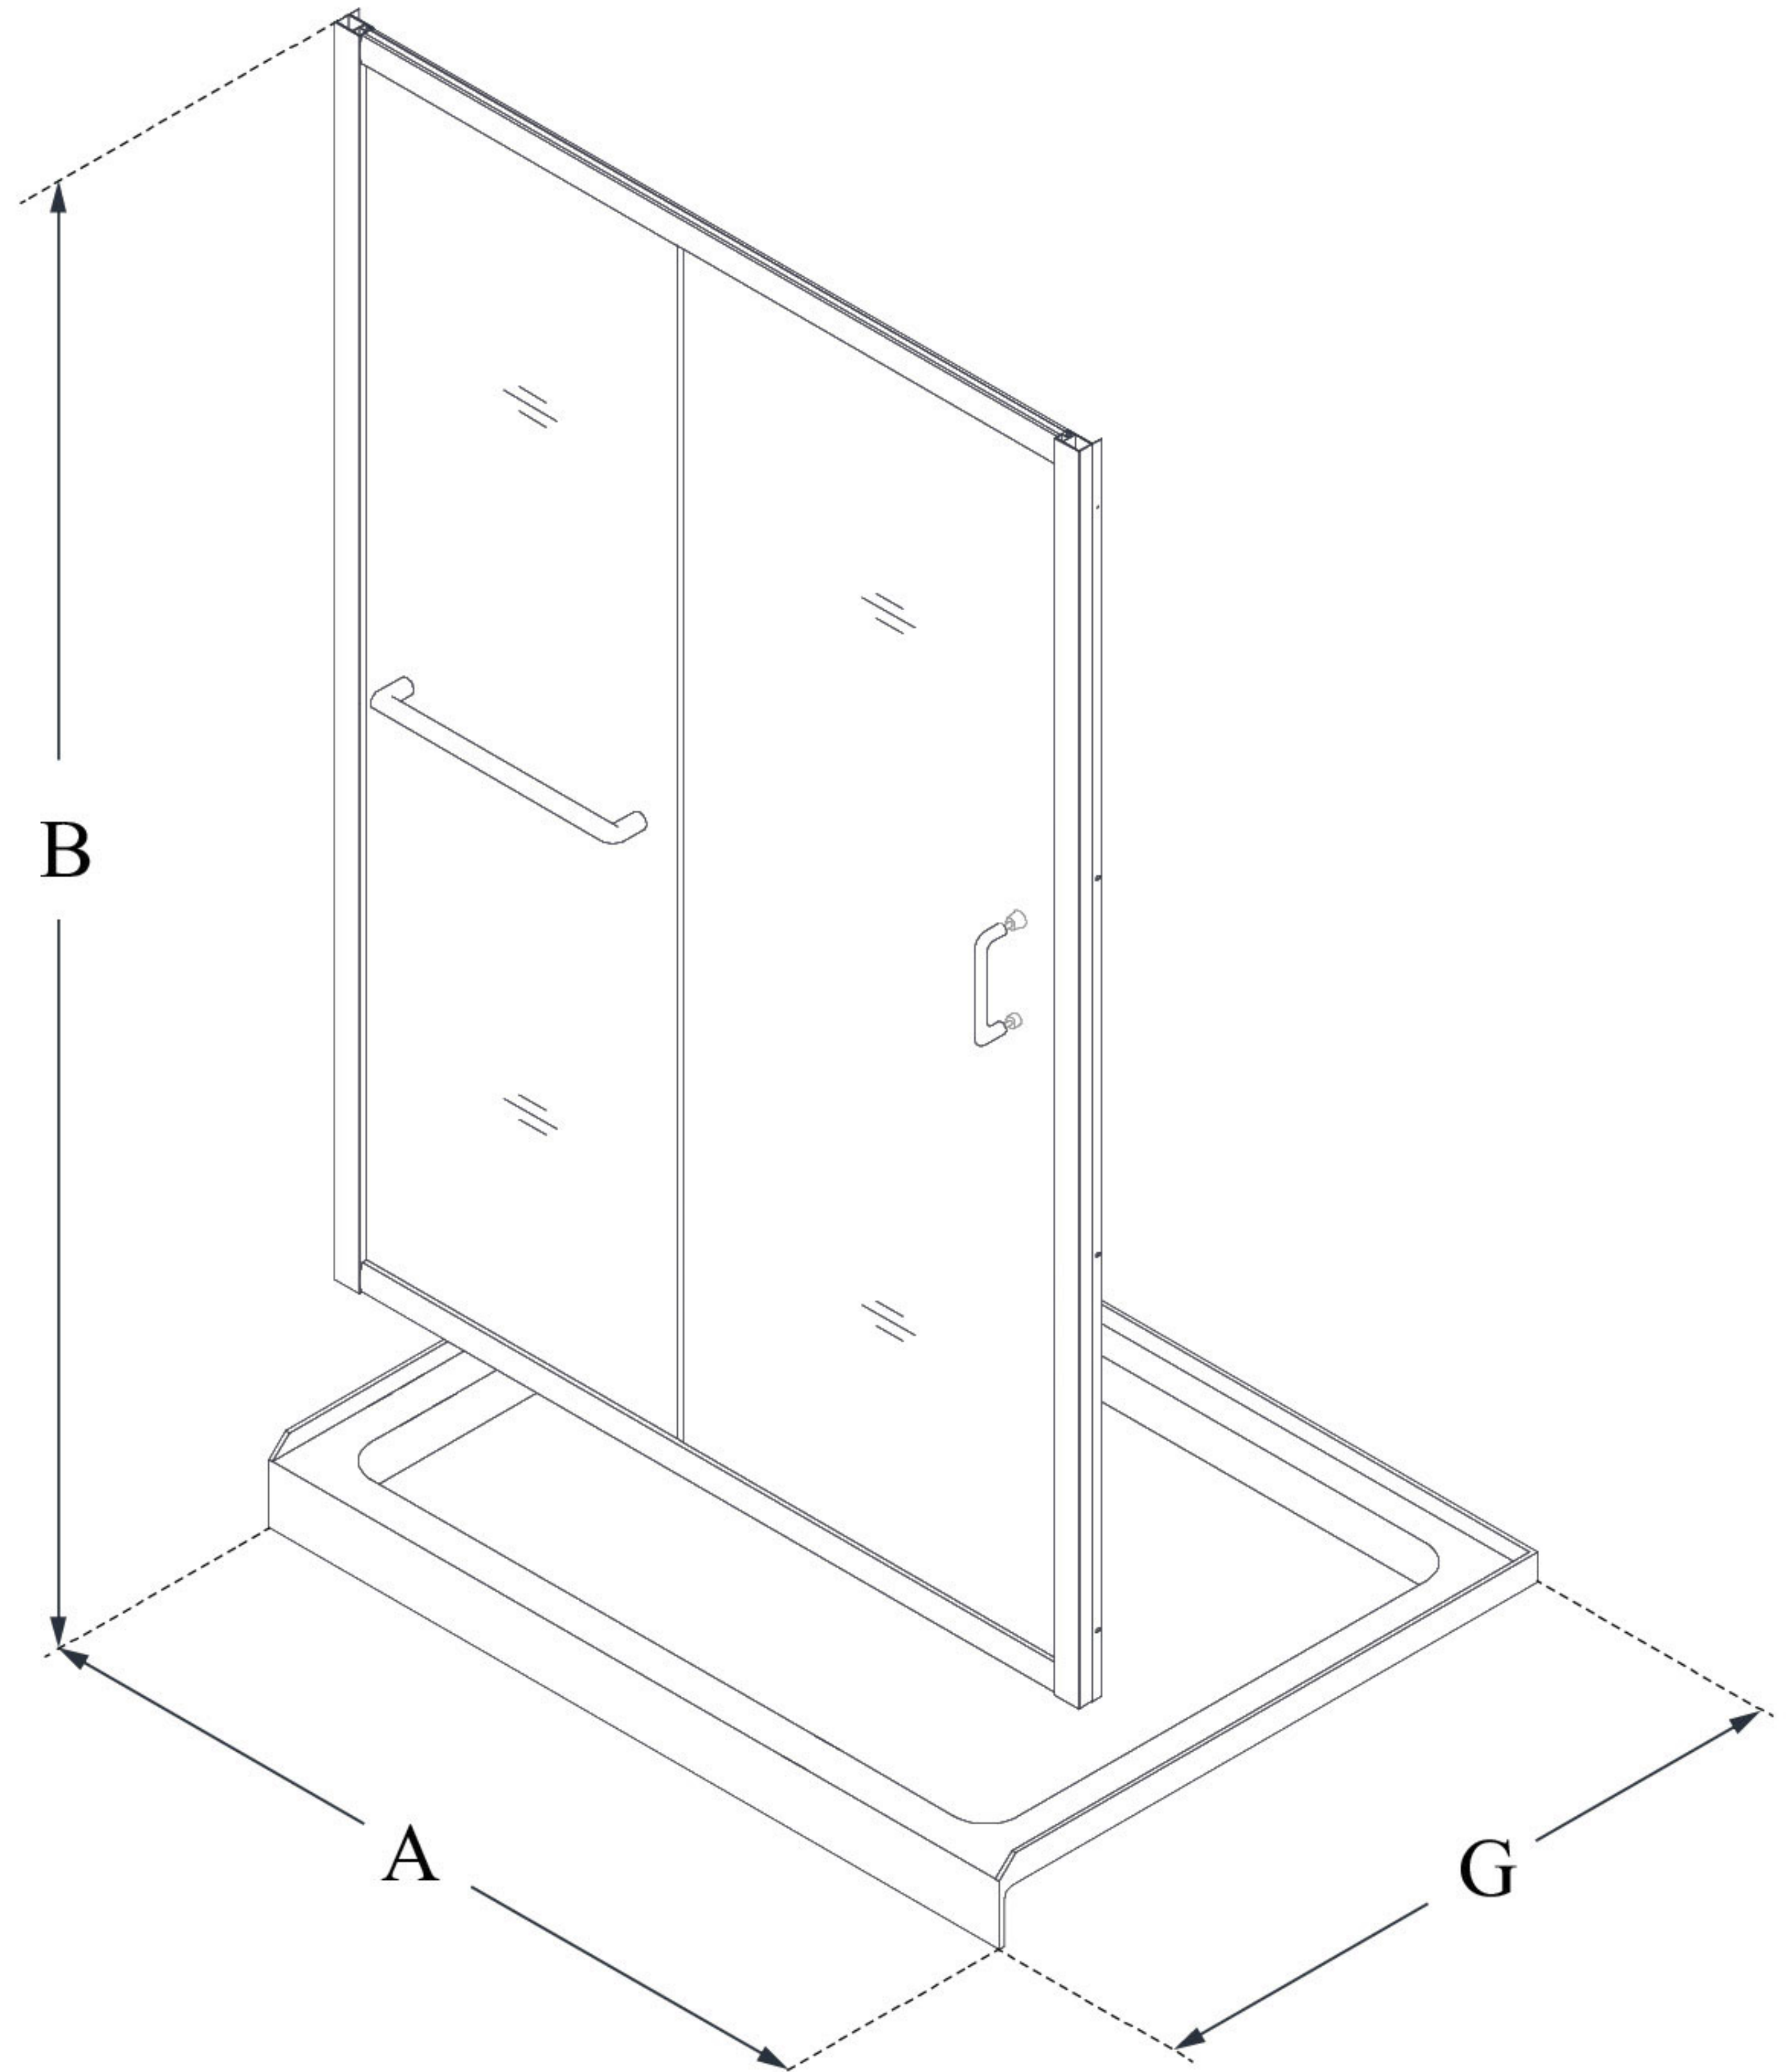

## INFINITY-Z

DreamLine Infinity-Z 34 in. D x 60 in. W x 74 3/4 in. H Sliding Shower Door and SlimLine Shower Base Kit

### KIT CONTENTS:

- SHOWER DOOR
- SHOWER BASE

### CONFIGURATION DIMENSIONS:

**A: 60"**  
KIT WIDTH

**B: 74 3/4"**  
KIT HEIGHT

**G: 34"**  
KIT DEPTH

### AVAILABLE DRAIN LOCATIONS:

- CENTER
- LEFT
- RIGHT

For precise drain location, please refer to the included base technical drawing

DreamLine reserves the right to update or modify the hardware or materials pictured without prior notice for the purpose of product improvement and customer satisfaction.