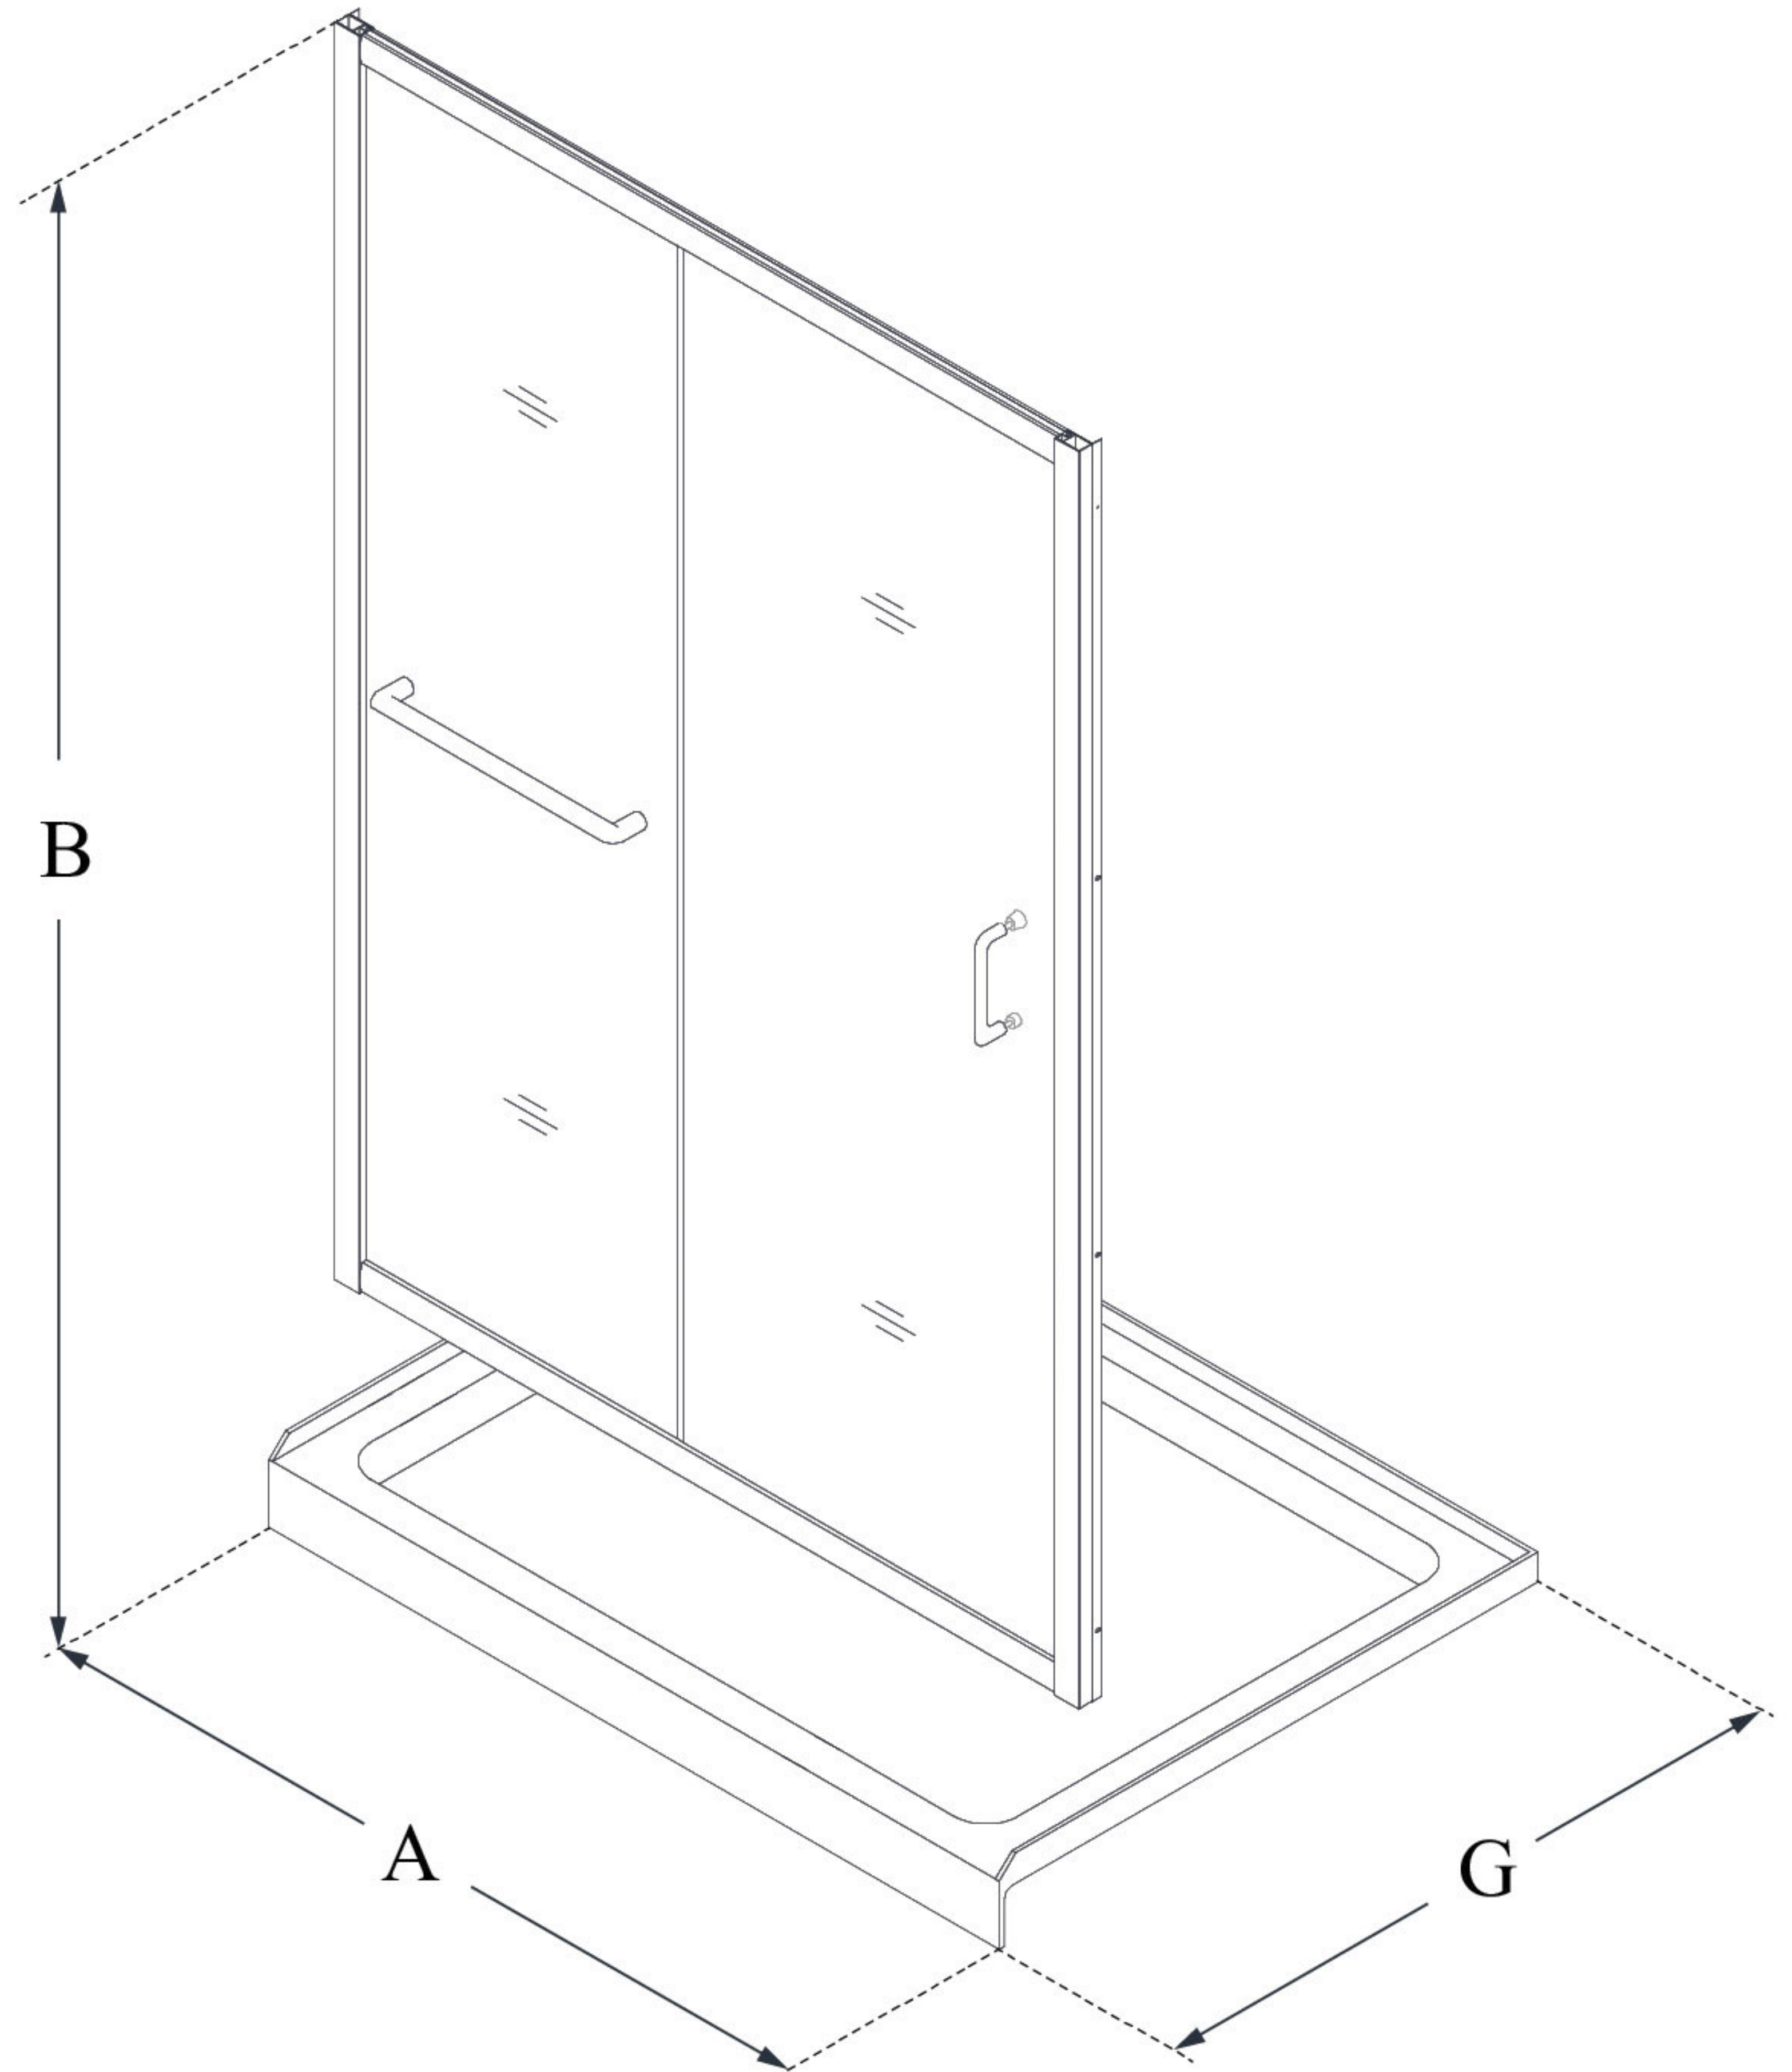

MODEL INFORMATION

DL-6971

INFINITY-Z

DreamLine Infinity-Z 32 in. D x 60 in. W x 74 3/4 in. H Sliding Shower Door and SlimLine Shower Base Kit

KIT CONTENTS:

- SHOWER DOOR
- SHOWER BASE

CONFIGURATION DIMENSIONS:

A: 60"
KIT WIDTH

B: 74 3/4"
KIT HEIGHT

G: 32"
KIT DEPTH

AVAILABLE DRAIN LOCATIONS:

- CENTER
- LEFT
- RIGHT

For precise drain location, please refer to the included base technical drawing

DreamLine reserves the right to update or modify the hardware or materials pictured without prior notice for the purpose of product improvement and customer satisfaction.