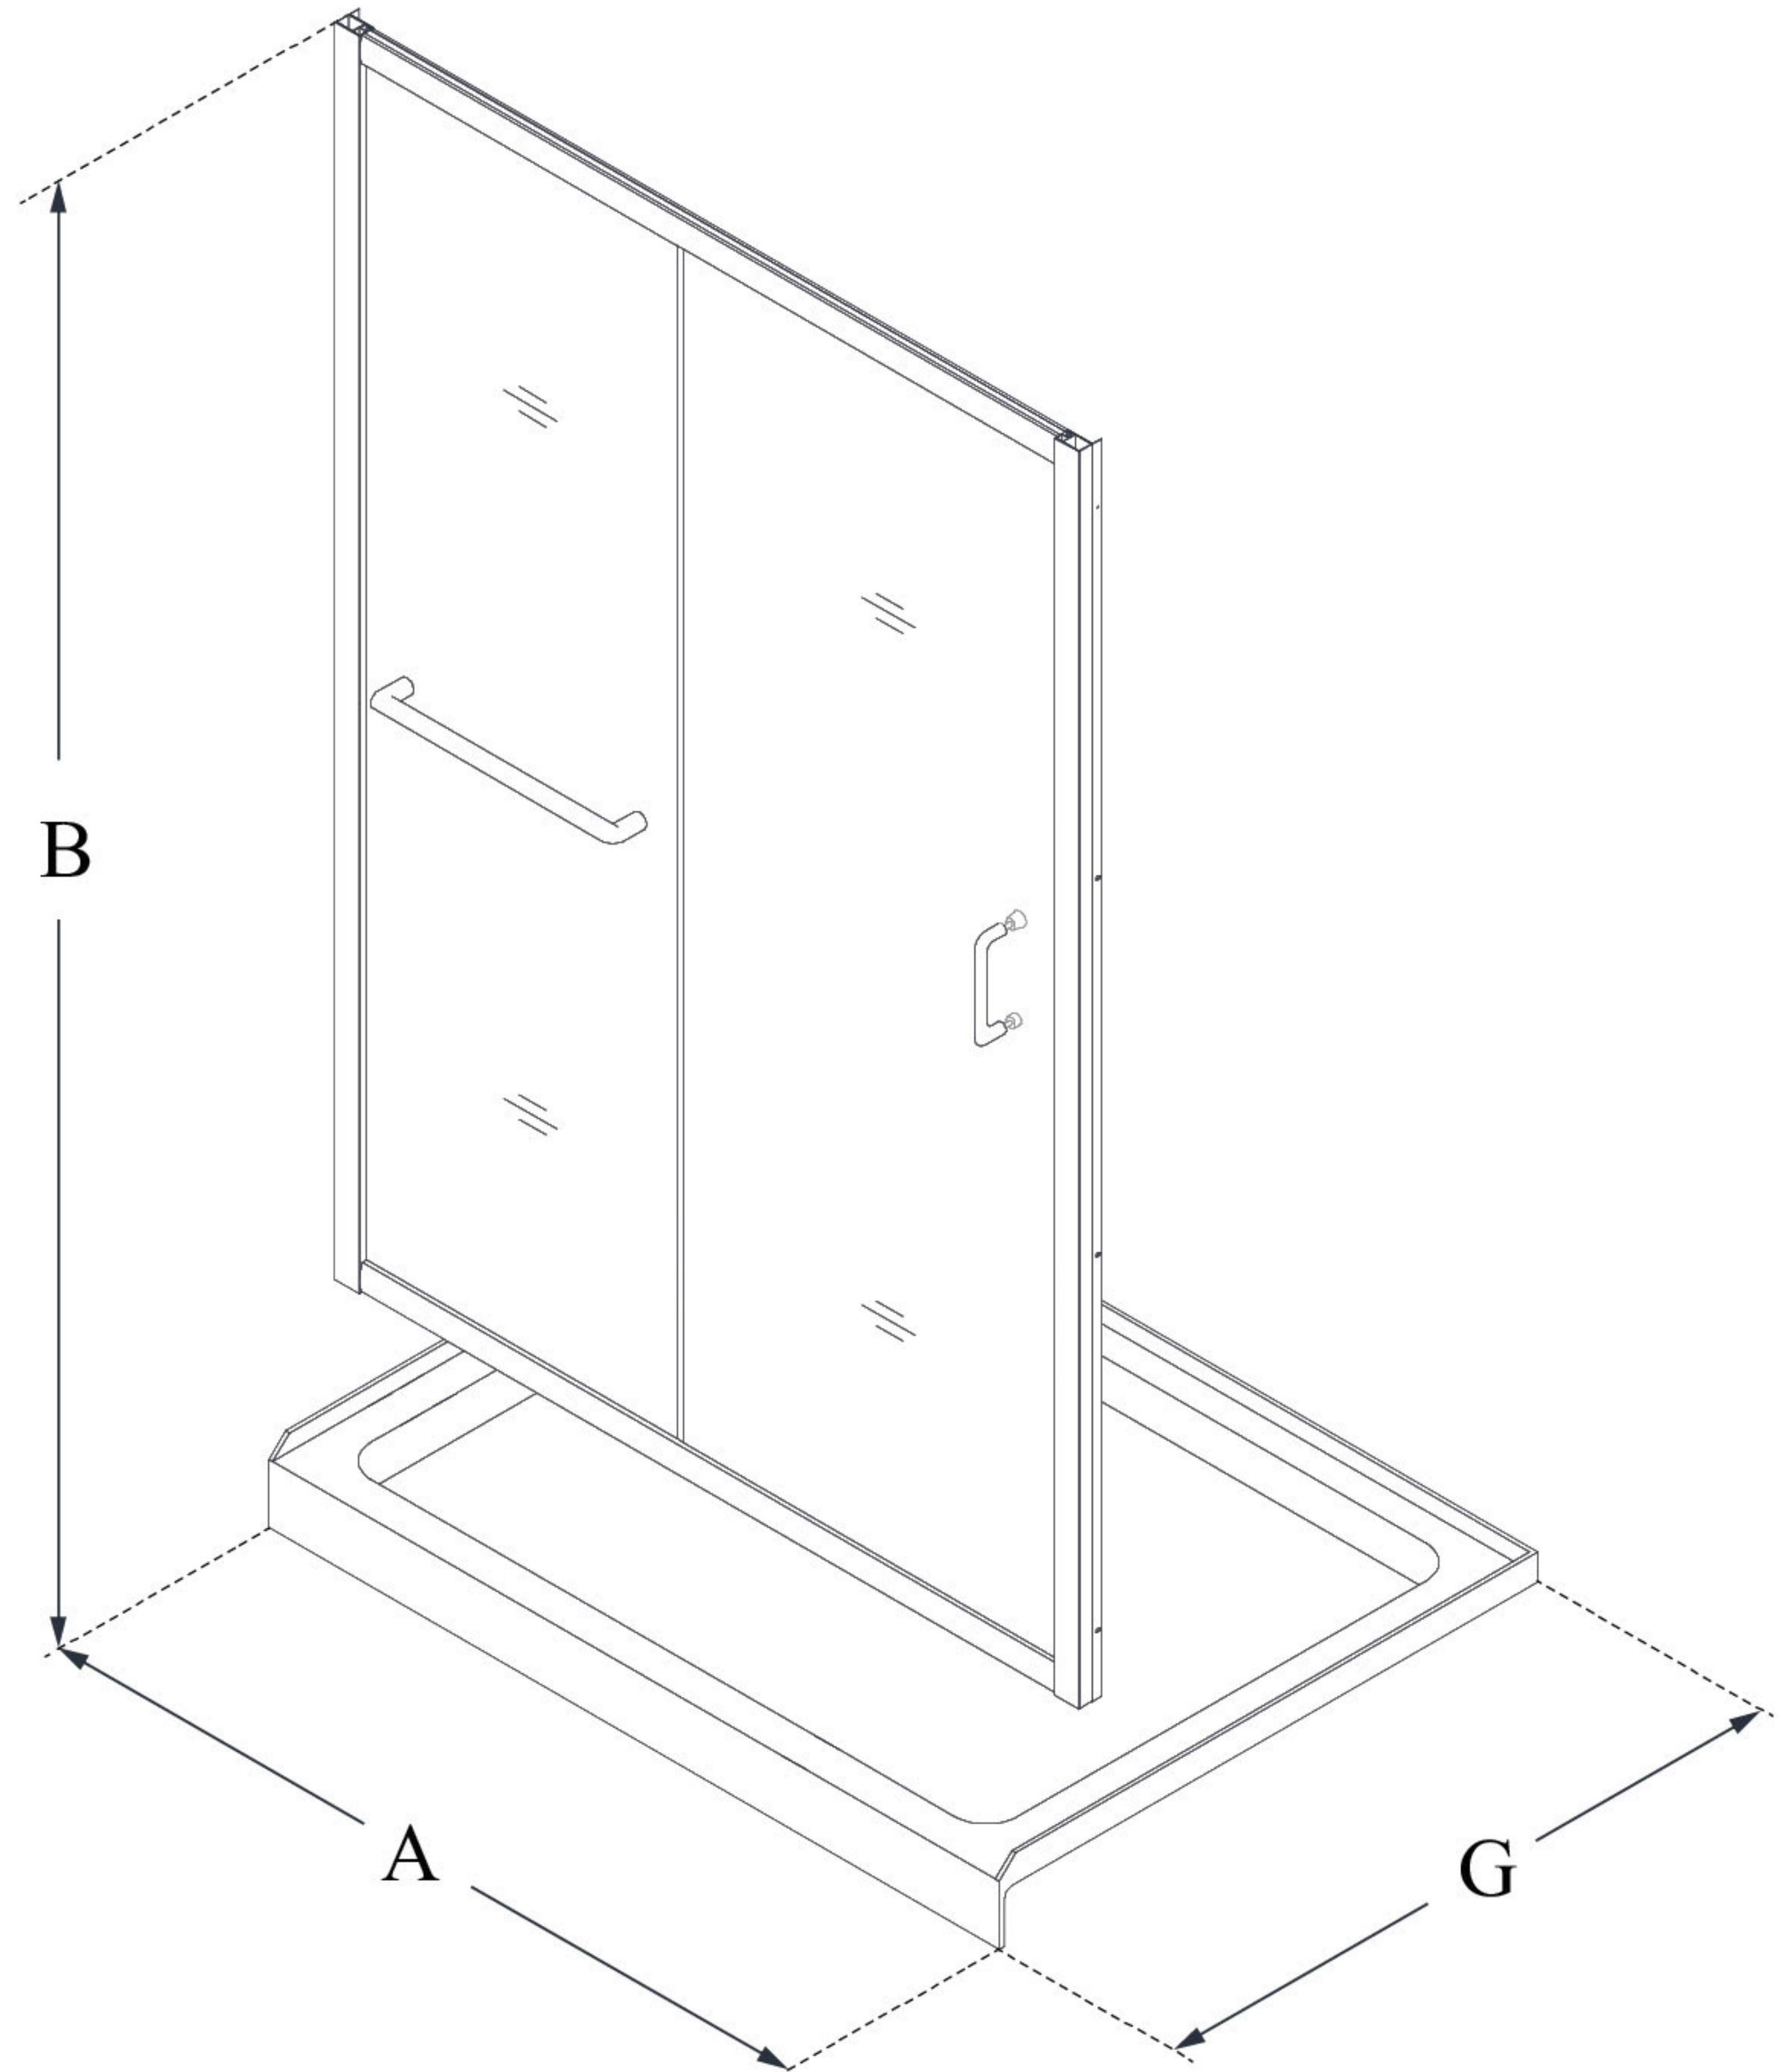

## INFINITY-Z

DreamLine Infinity-Z 32 in. D x 60 in. W x 74 3/4 in. H Sliding Shower Door and SlimLine Shower Base Kit

### KIT CONTENTS:

- SHOWER DOOR
- SHOWER BASE

### CONFIGURATION DIMENSIONS:

**A: 60"**  
KIT WIDTH

**B: 74 3/4"**  
KIT HEIGHT

**G: 32"**  
KIT DEPTH

### AVAILABLE DRAIN LOCATIONS:

- CENTER
- LEFT
- RIGHT

For precise drain location, please refer to the included base technical drawing

DreamLine reserves the right to update or modify the hardware or materials pictured without prior notice for the purpose of product improvement and customer satisfaction.