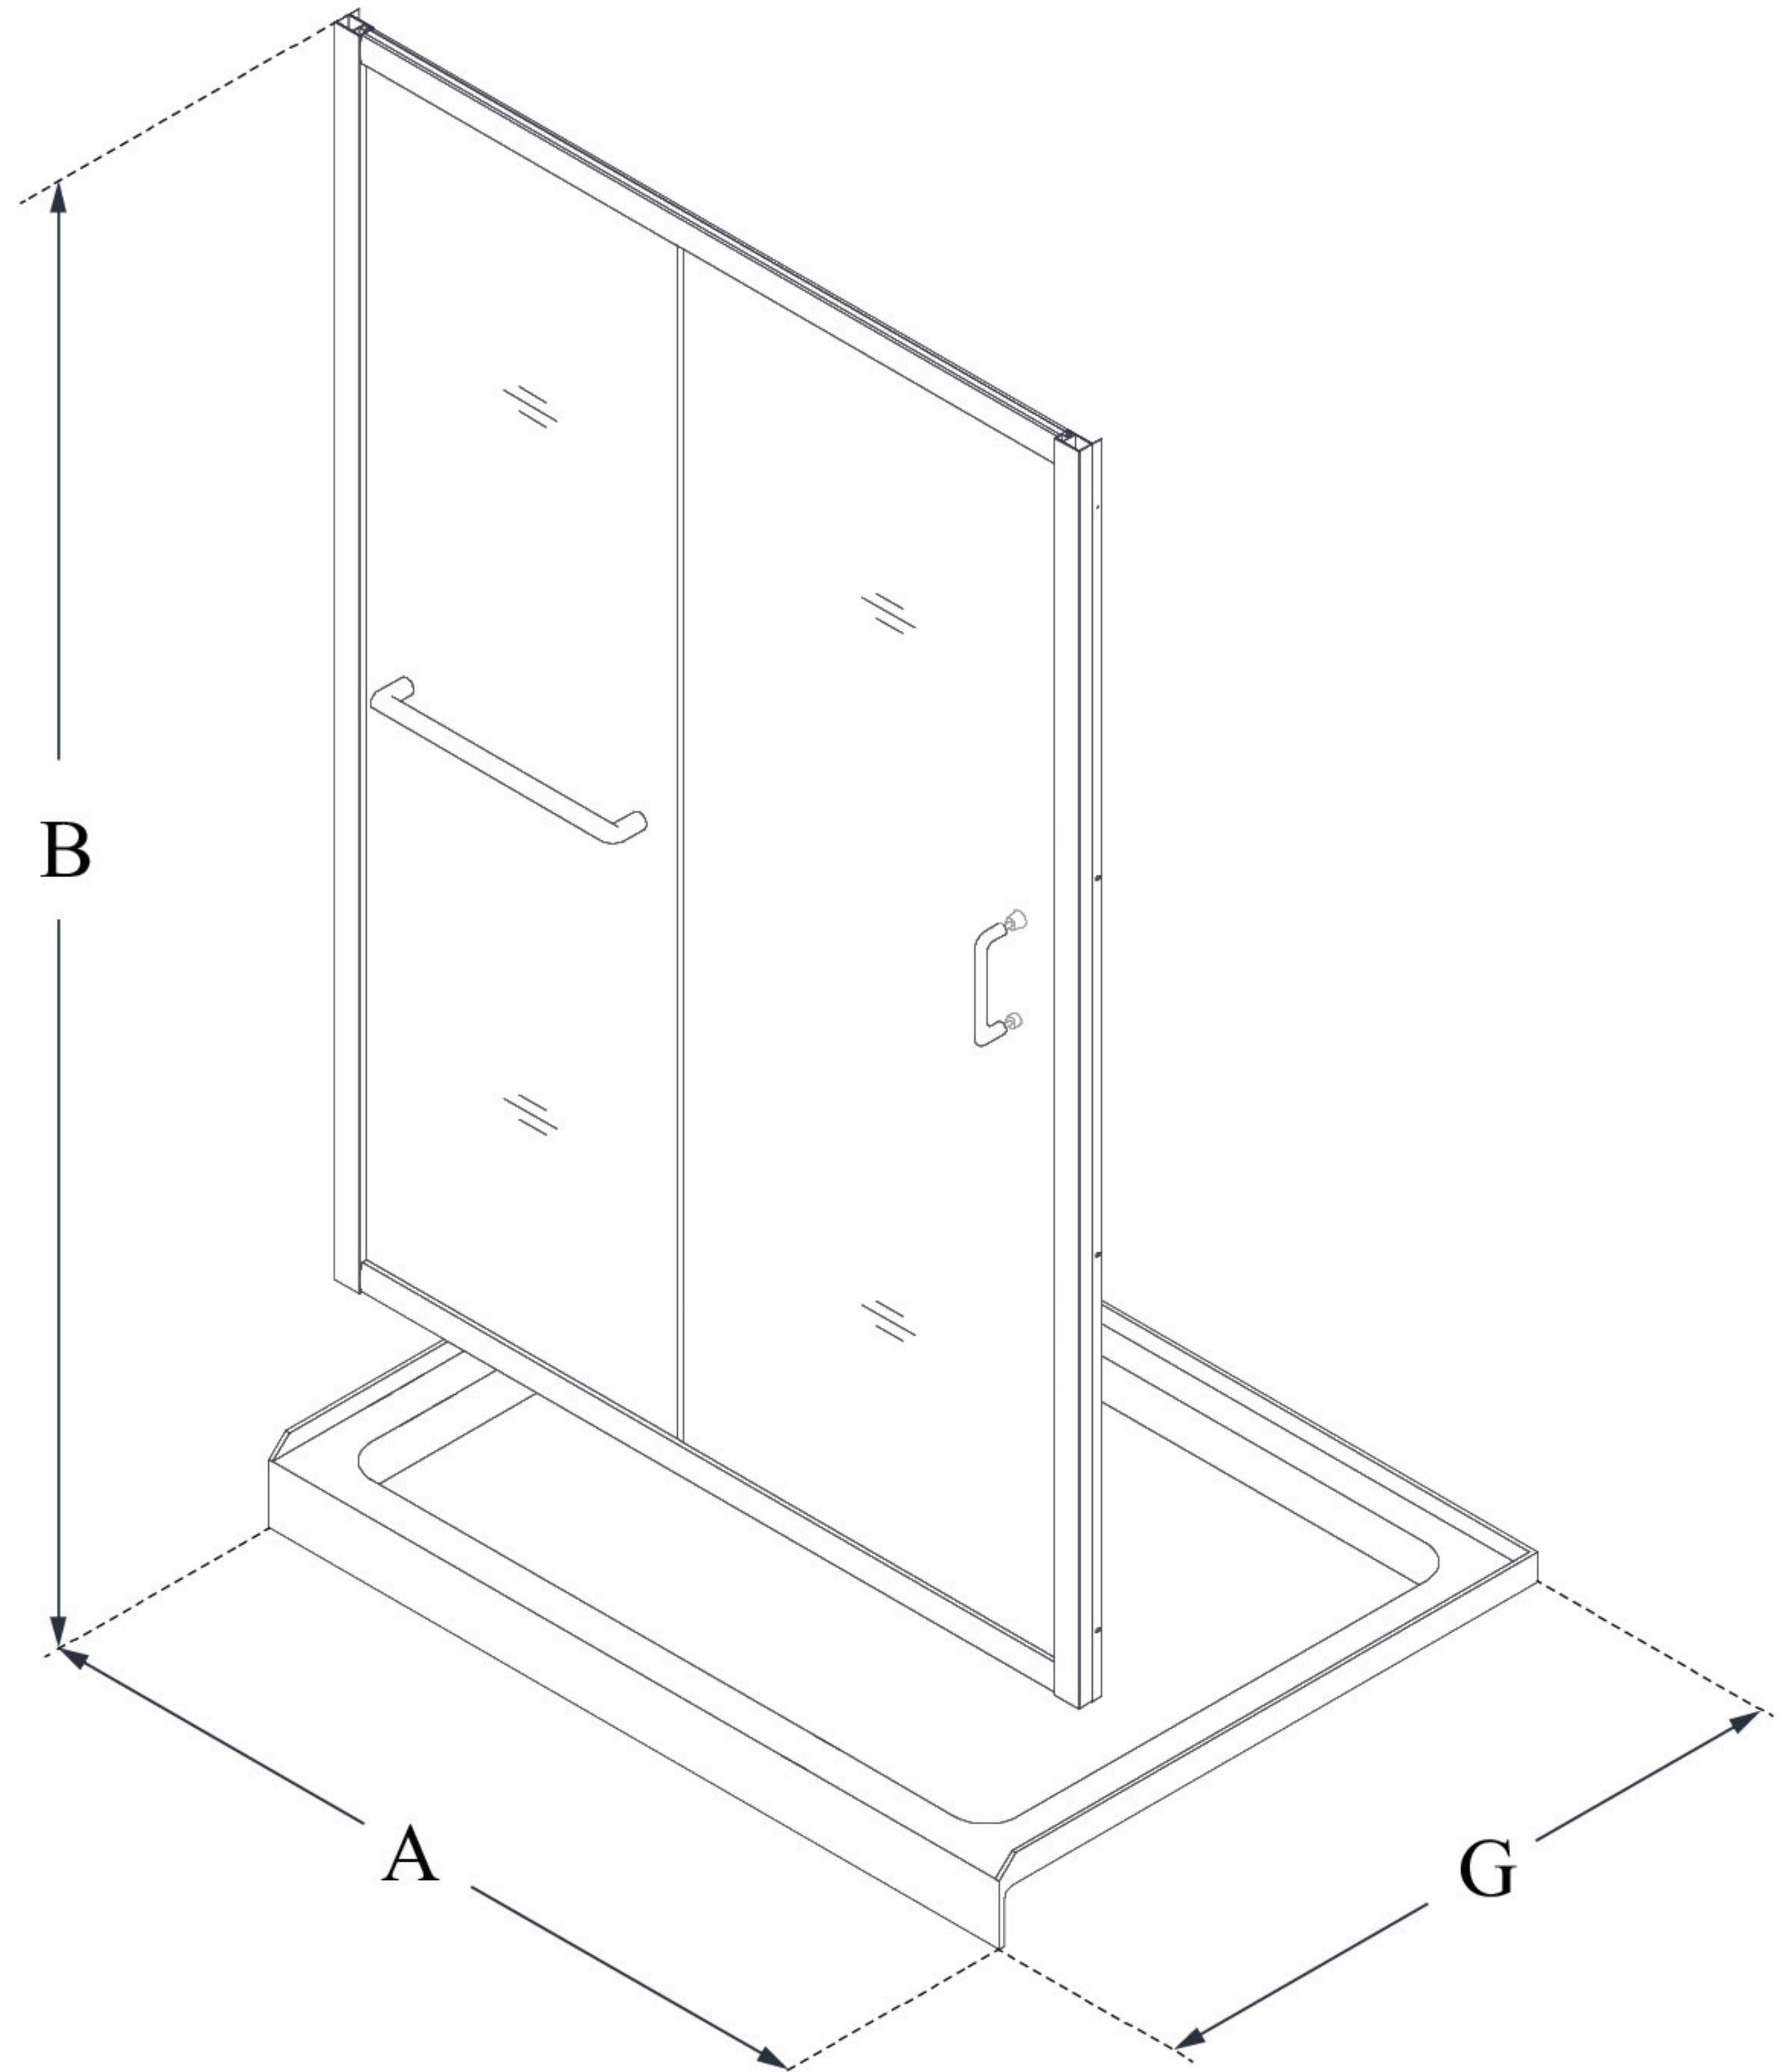

## INFINITY-Z

DreamLine Infinity-Z 32 in. D x 60 in. W x 74 3/4 in. H Sliding Shower Door and SlimLine Shower Base Kit

### KIT CONTENTS:

- SHOWER DOOR
- SHOWER BASE

### CONFIGURATION DIMENSIONS:

**A: 60"**  
KIT WIDTH

**B: 74 3/4"**  
KIT HEIGHT

**G: 32"**  
KIT DEPTH

### AVAILABLE DRAIN LOCATIONS:

- CENTER
- LEFT
- RIGHT

For precise drain location, please refer to the included base technical drawing

DreamLine reserves the right to update or modify the hardware or materials pictured without prior notice for the purpose of product improvement and customer satisfaction.