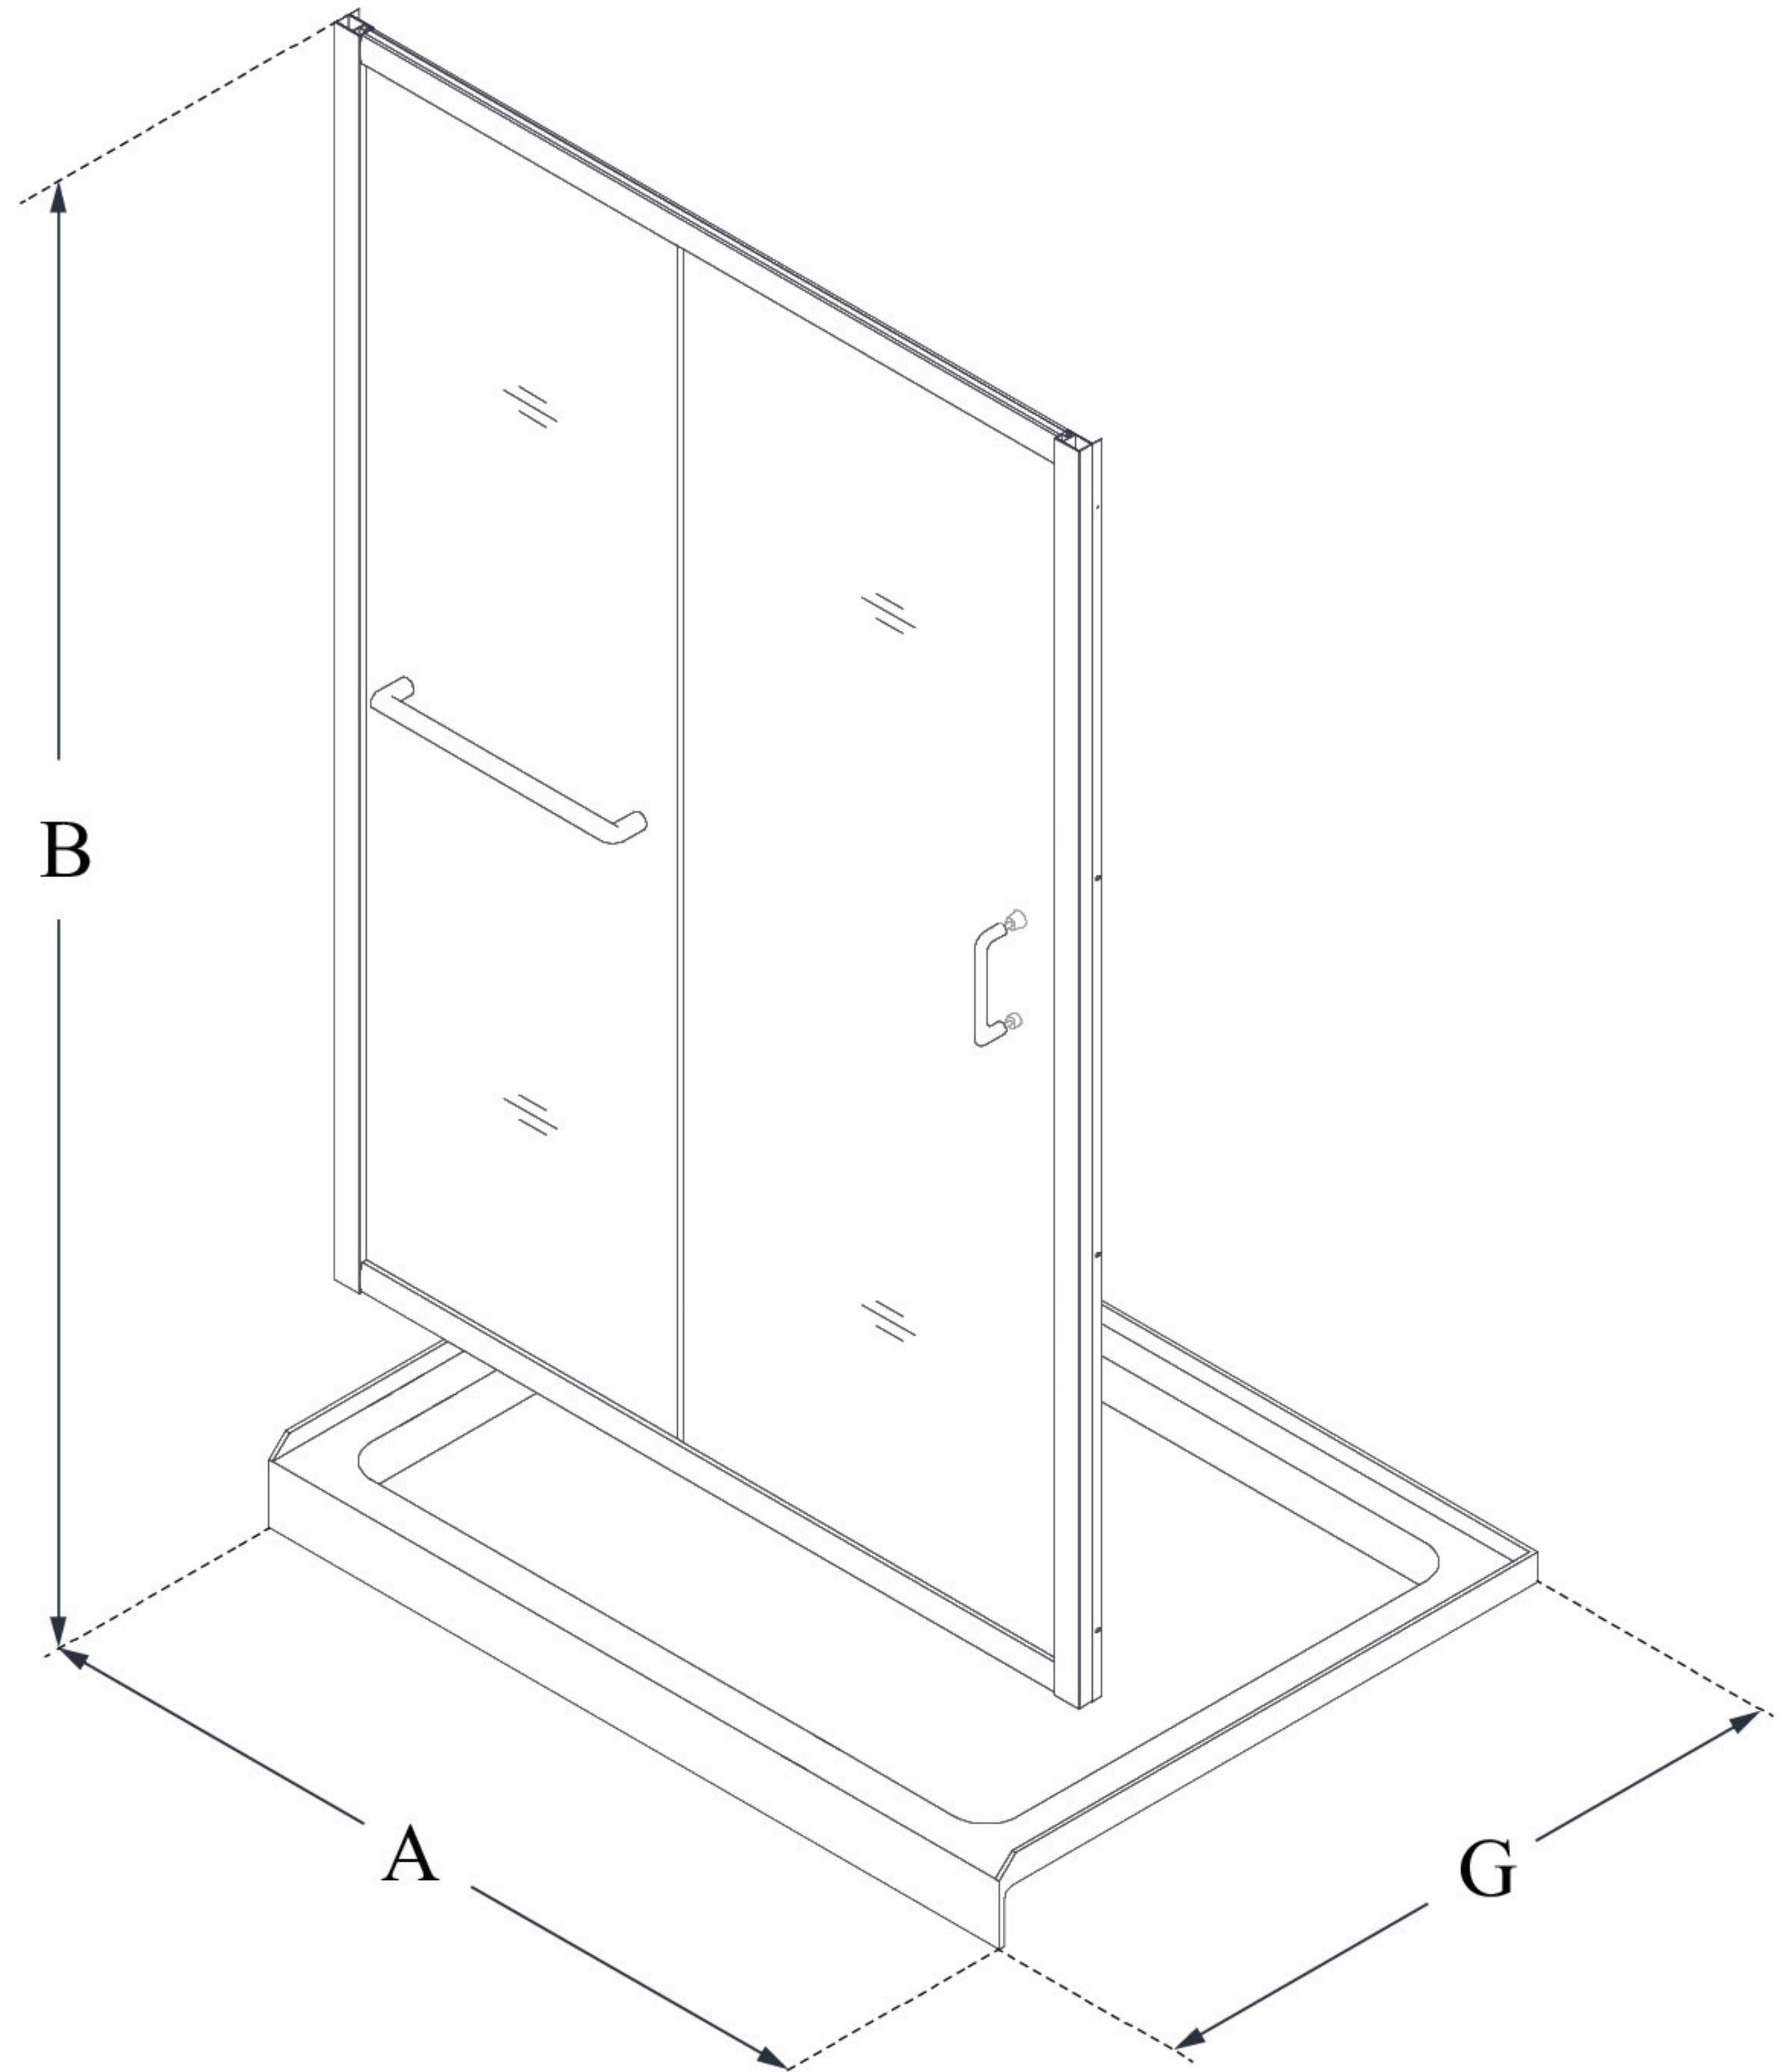

MODEL INFORMATION

DL-6971

INFINITY-Z

DreamLine Infinity-Z 32 in. D x 60 in. W x 74 3/4 in. H Sliding Shower Door and SlimLine Shower Base Kit

KIT CONTENTS:

- SHOWER DOOR
- SHOWER BASE

CONFIGURATION DIMENSIONS:

A: 60"
KIT WIDTH

B: 74 3/4"
KIT HEIGHT

G: 32"
KIT DEPTH

AVAILABLE DRAIN LOCATIONS:

- CENTER
- LEFT
- RIGHT

For precise drain location, please refer to the included base technical drawing

DreamLine reserves the right to update or modify the hardware or materials pictured without prior notice for the purpose of product improvement and customer satisfaction.