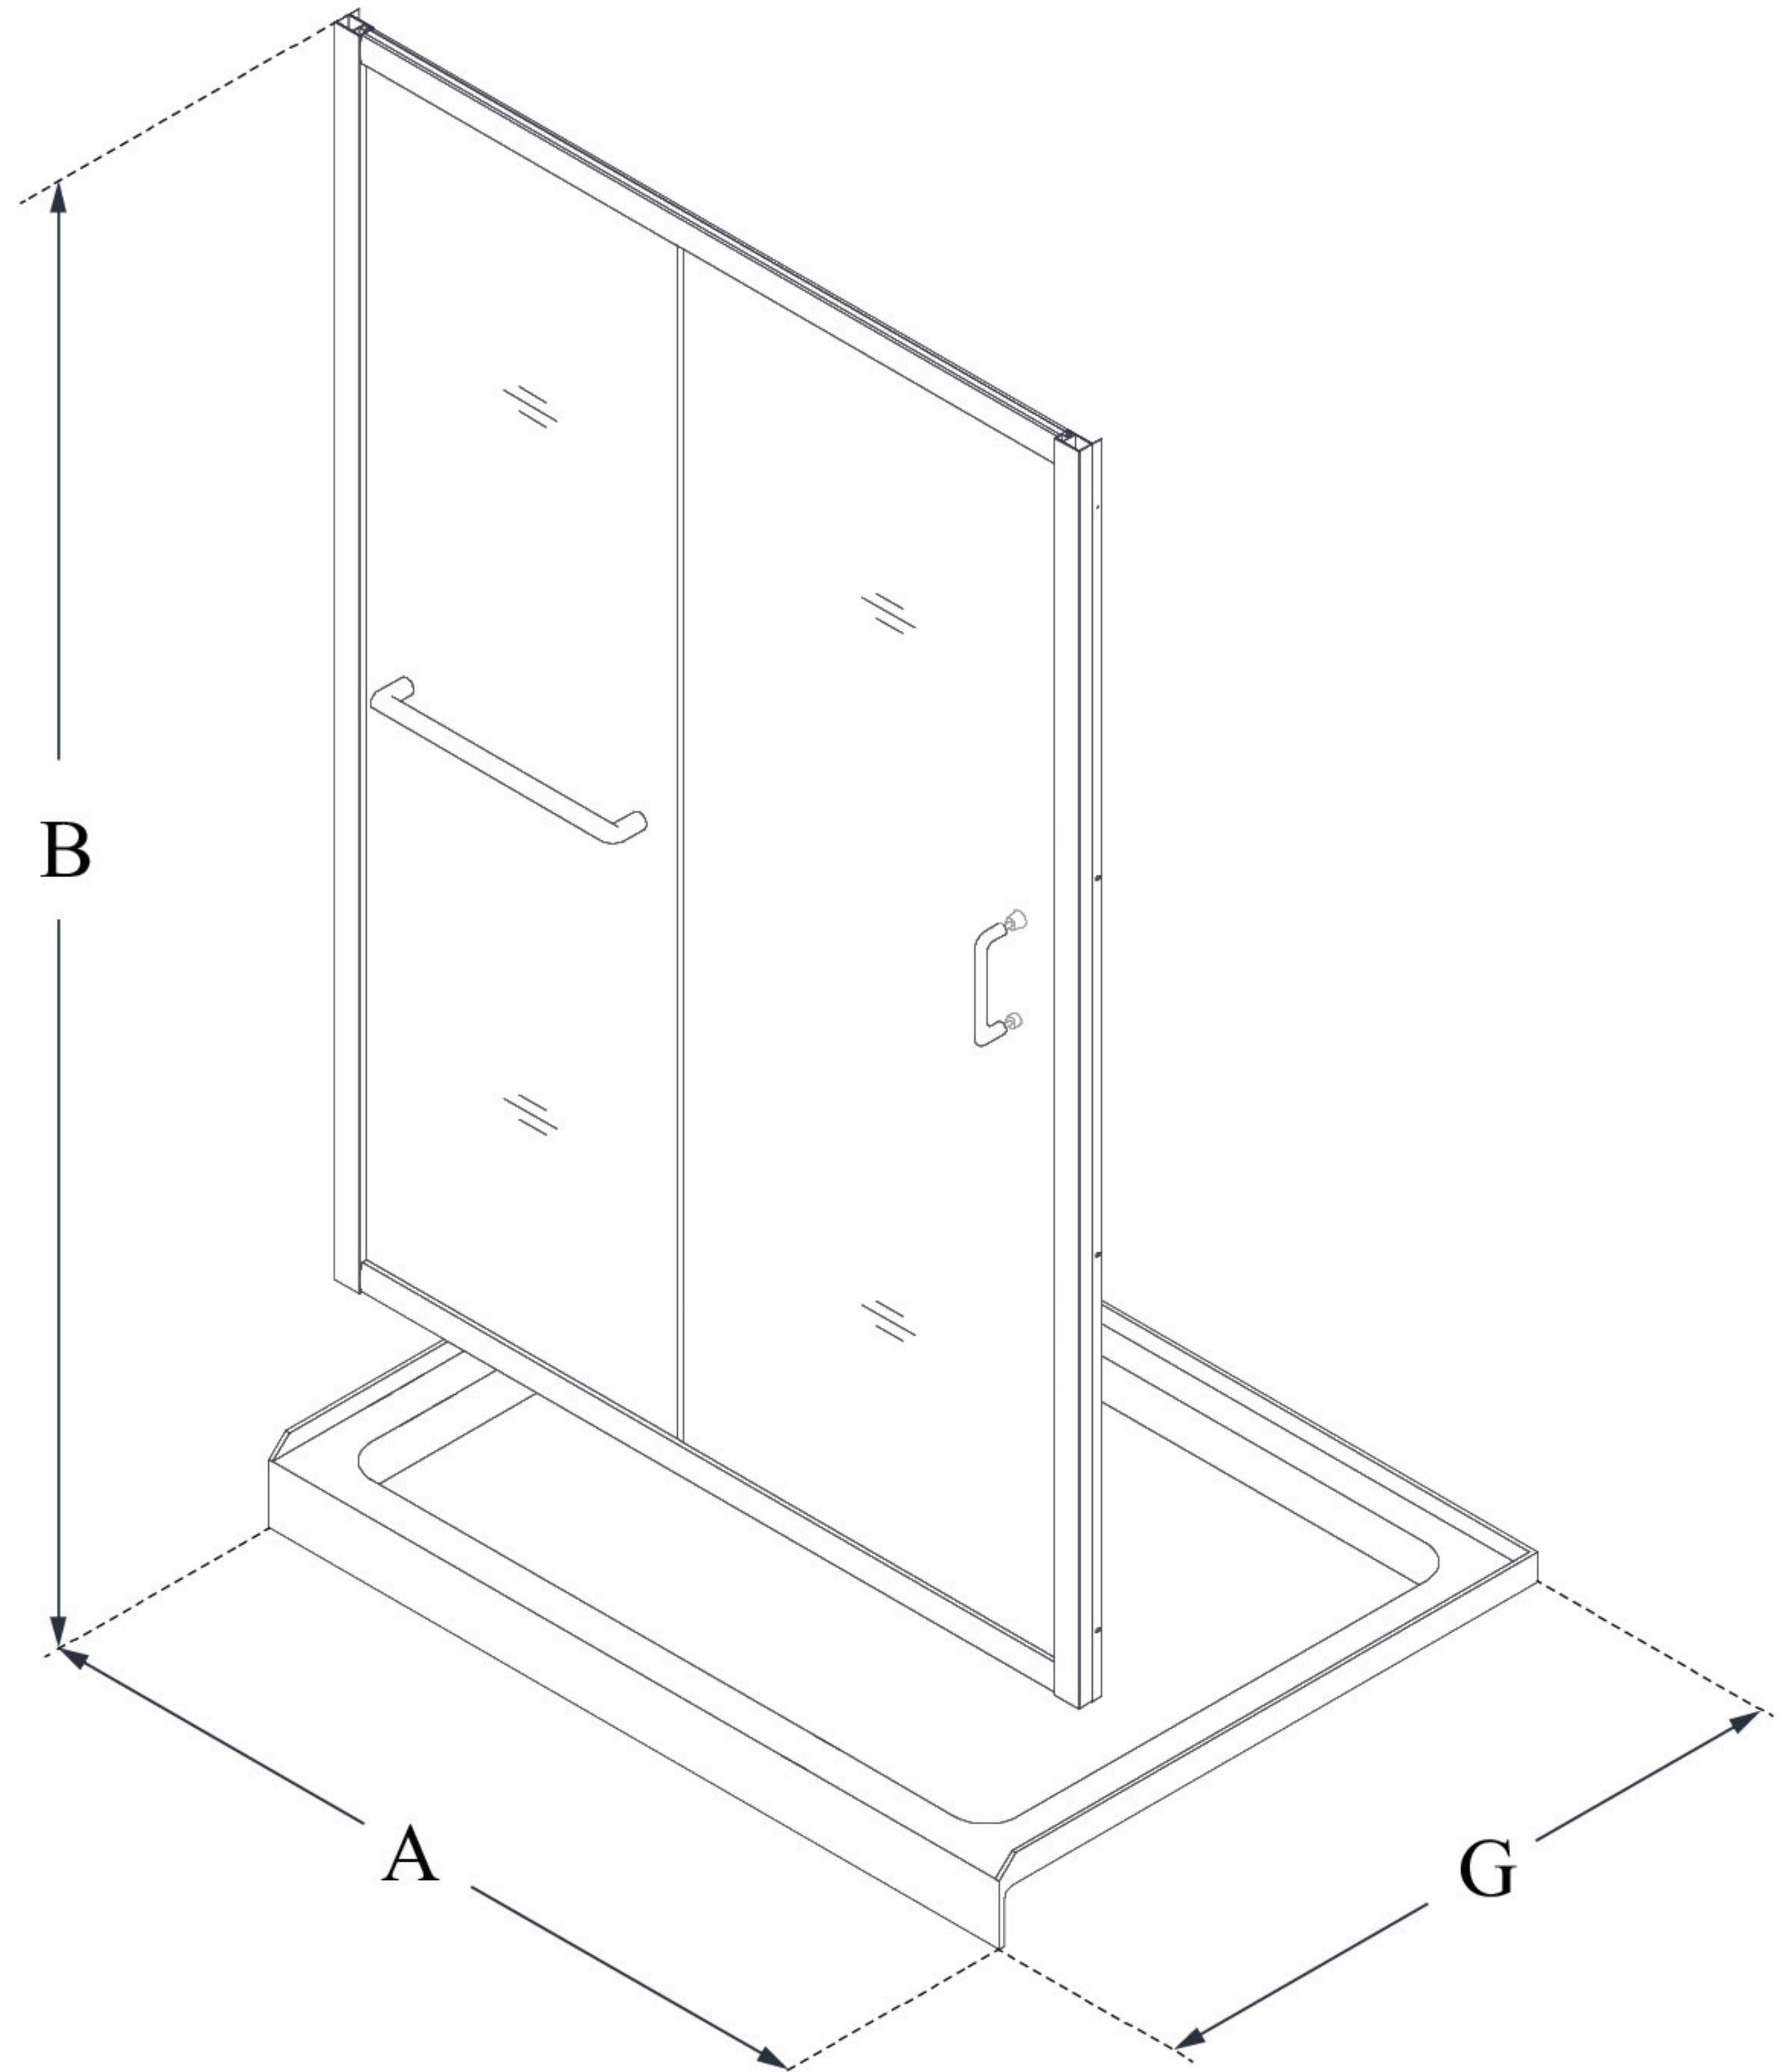

MODEL INFORMATION

DL-6970

INFINITY-Z

DreamLine Infinity-Z 30 in. D x 60 in. W x 74 3/4 in. H Sliding Shower Door and SlimLine Shower Base Kit

KIT CONTENTS:

- SHOWER DOOR
- SHOWER BASE

CONFIGURATION DIMENSIONS:

A: 60"
KIT WIDTH

B: 74 3/4"
KIT HEIGHT

G: 30"
KIT DEPTH

AVAILABLE DRAIN LOCATIONS:

- CENTER
- LEFT
- RIGHT

For precise drain location, please refer to the included base technical drawing

DreamLine reserves the right to update or modify the hardware or materials pictured without prior notice for the purpose of product improvement and customer satisfaction.