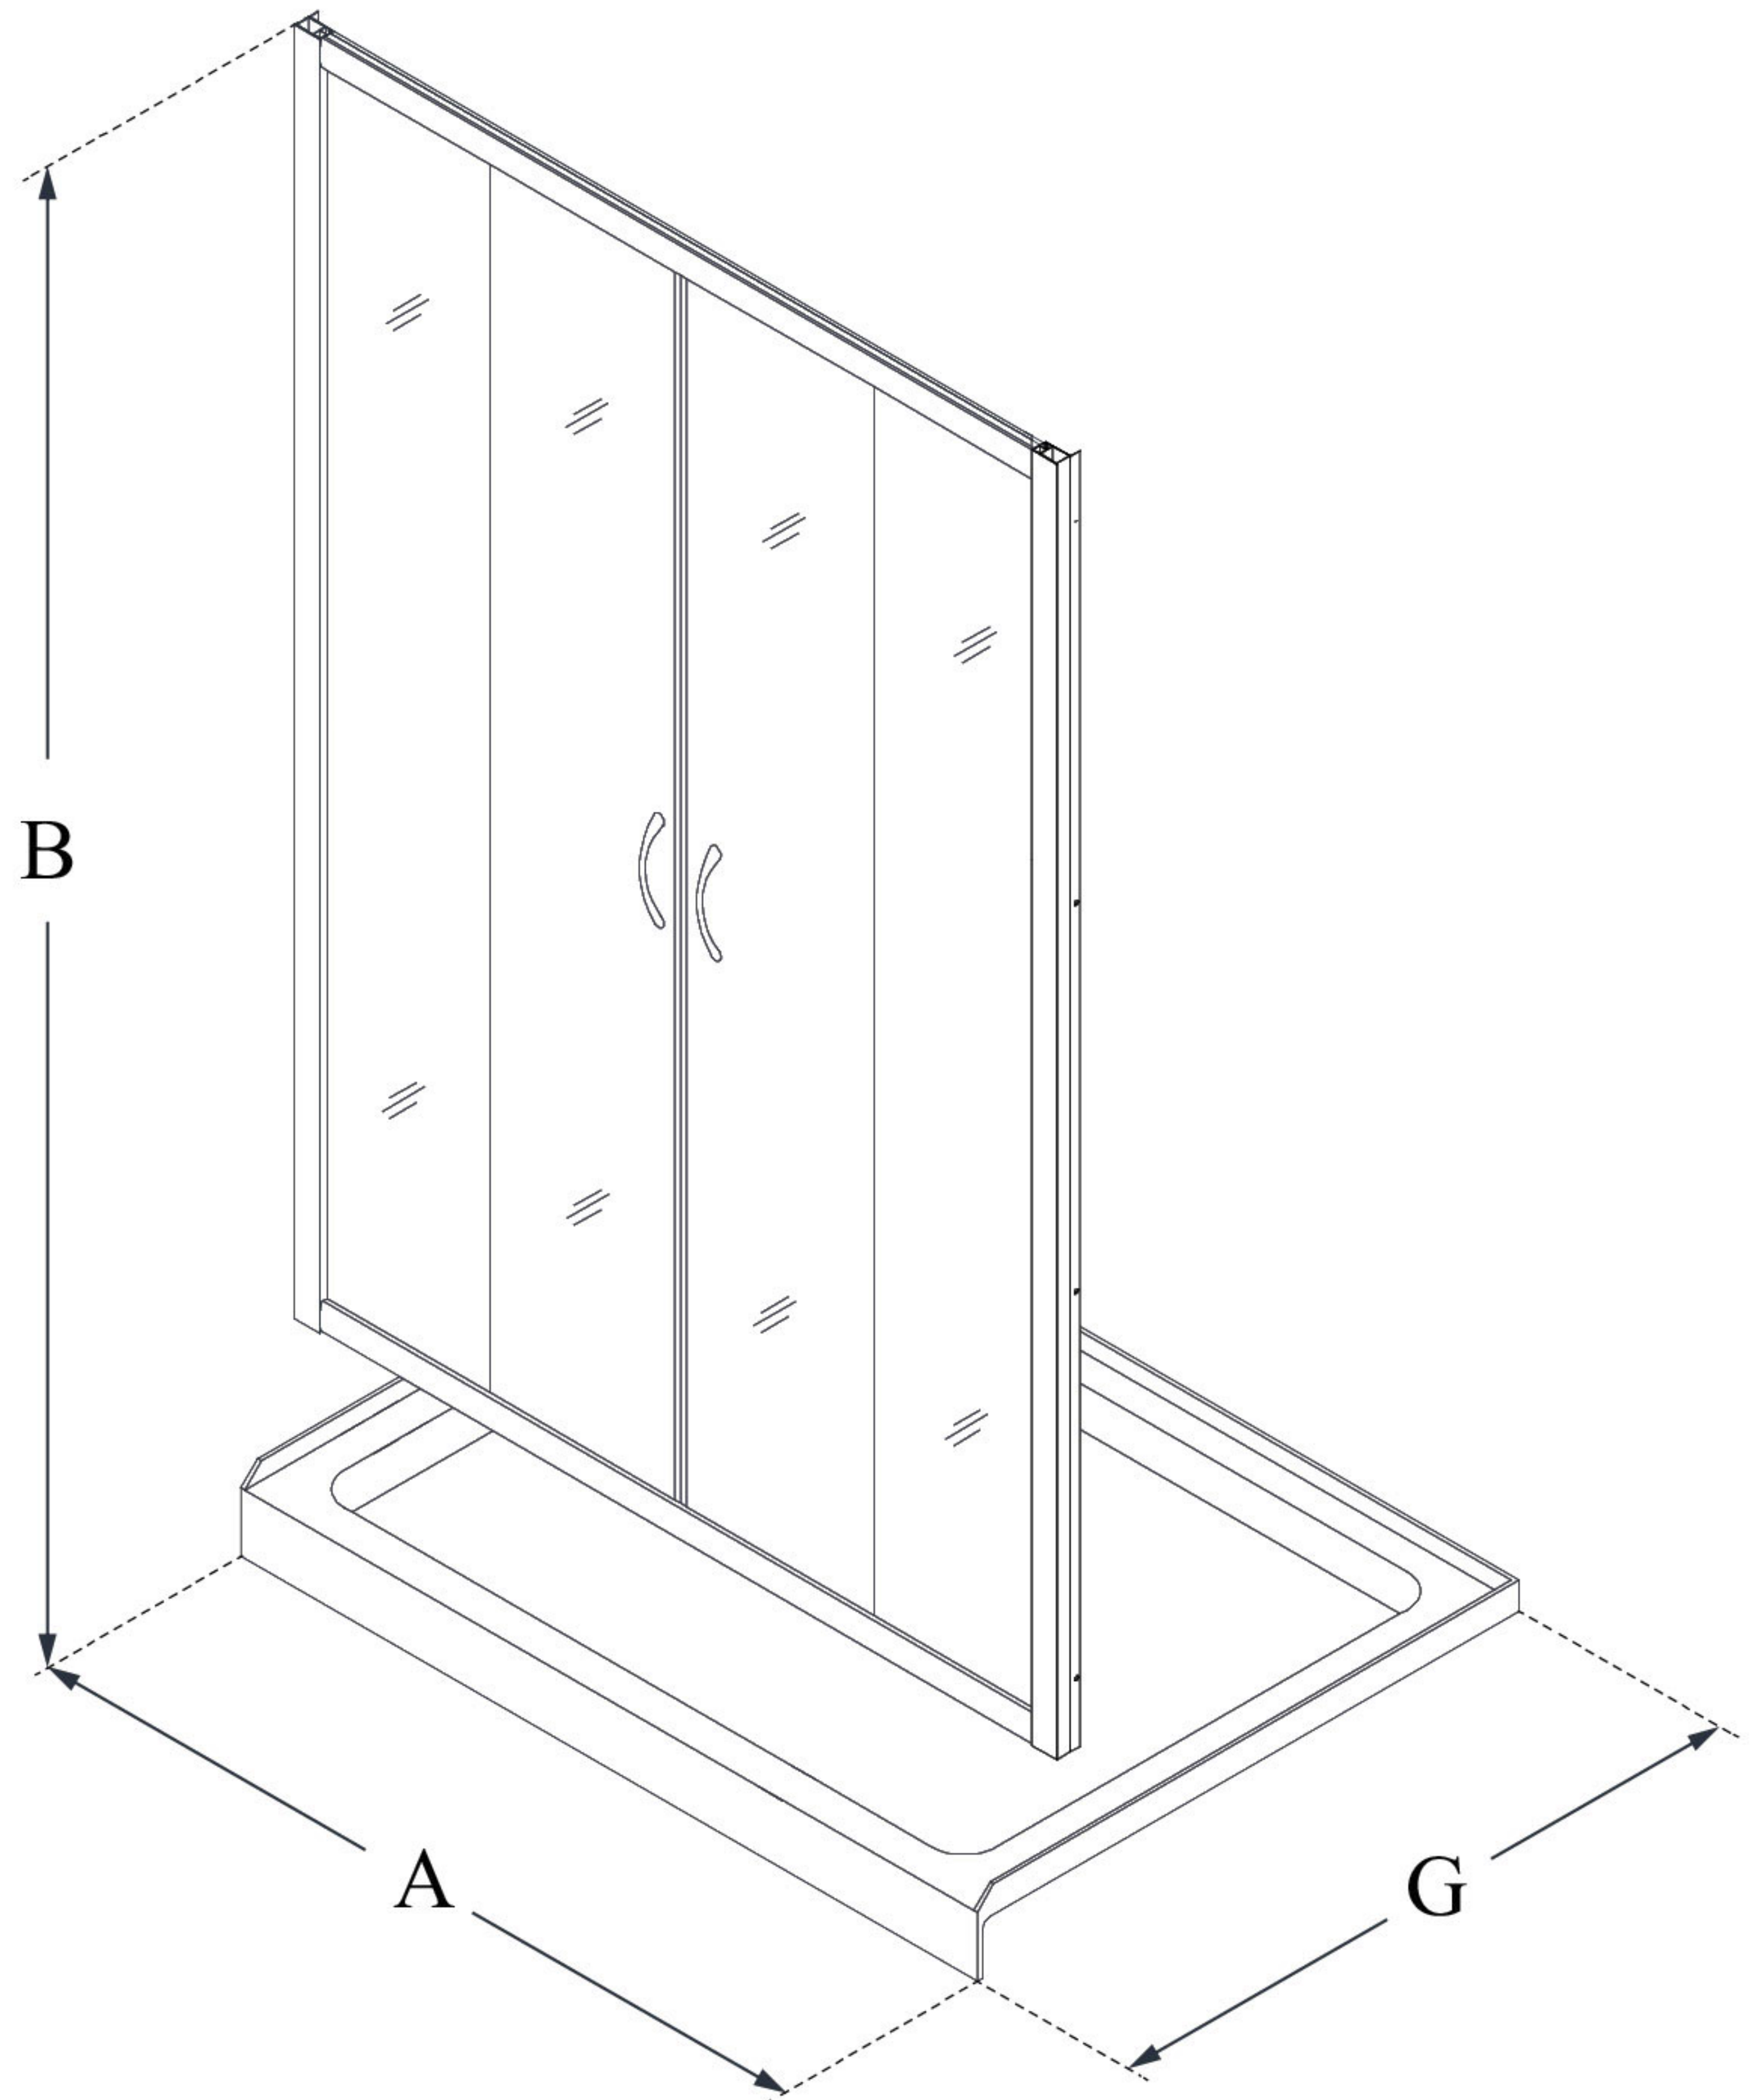

MODEL INFORMATION

DL-6963

VISIONS

DreamLine Visions 36 in. D x 60 in. W x 74 3/4 in. H Sliding Shower Door and SlimLine Shower Base Kit

KIT CONTENTS:

- SHOWER DOOR
- SHOWER BASE

CONFIGURATION DIMENSIONS:

A: 60"
KIT WIDTH

B: 74 3/4"
KIT HEIGHT

G: 36"
KIT DEPTH

AVAILABLE DRAIN LOCATIONS:

- CENTER
- LEFT
- RIGHT

For precise drain location, please refer to the included base technical drawing

DreamLine reserves the right to update or modify the hardware or materials pictured without prior notice for the purpose of product improvement and customer satisfaction.