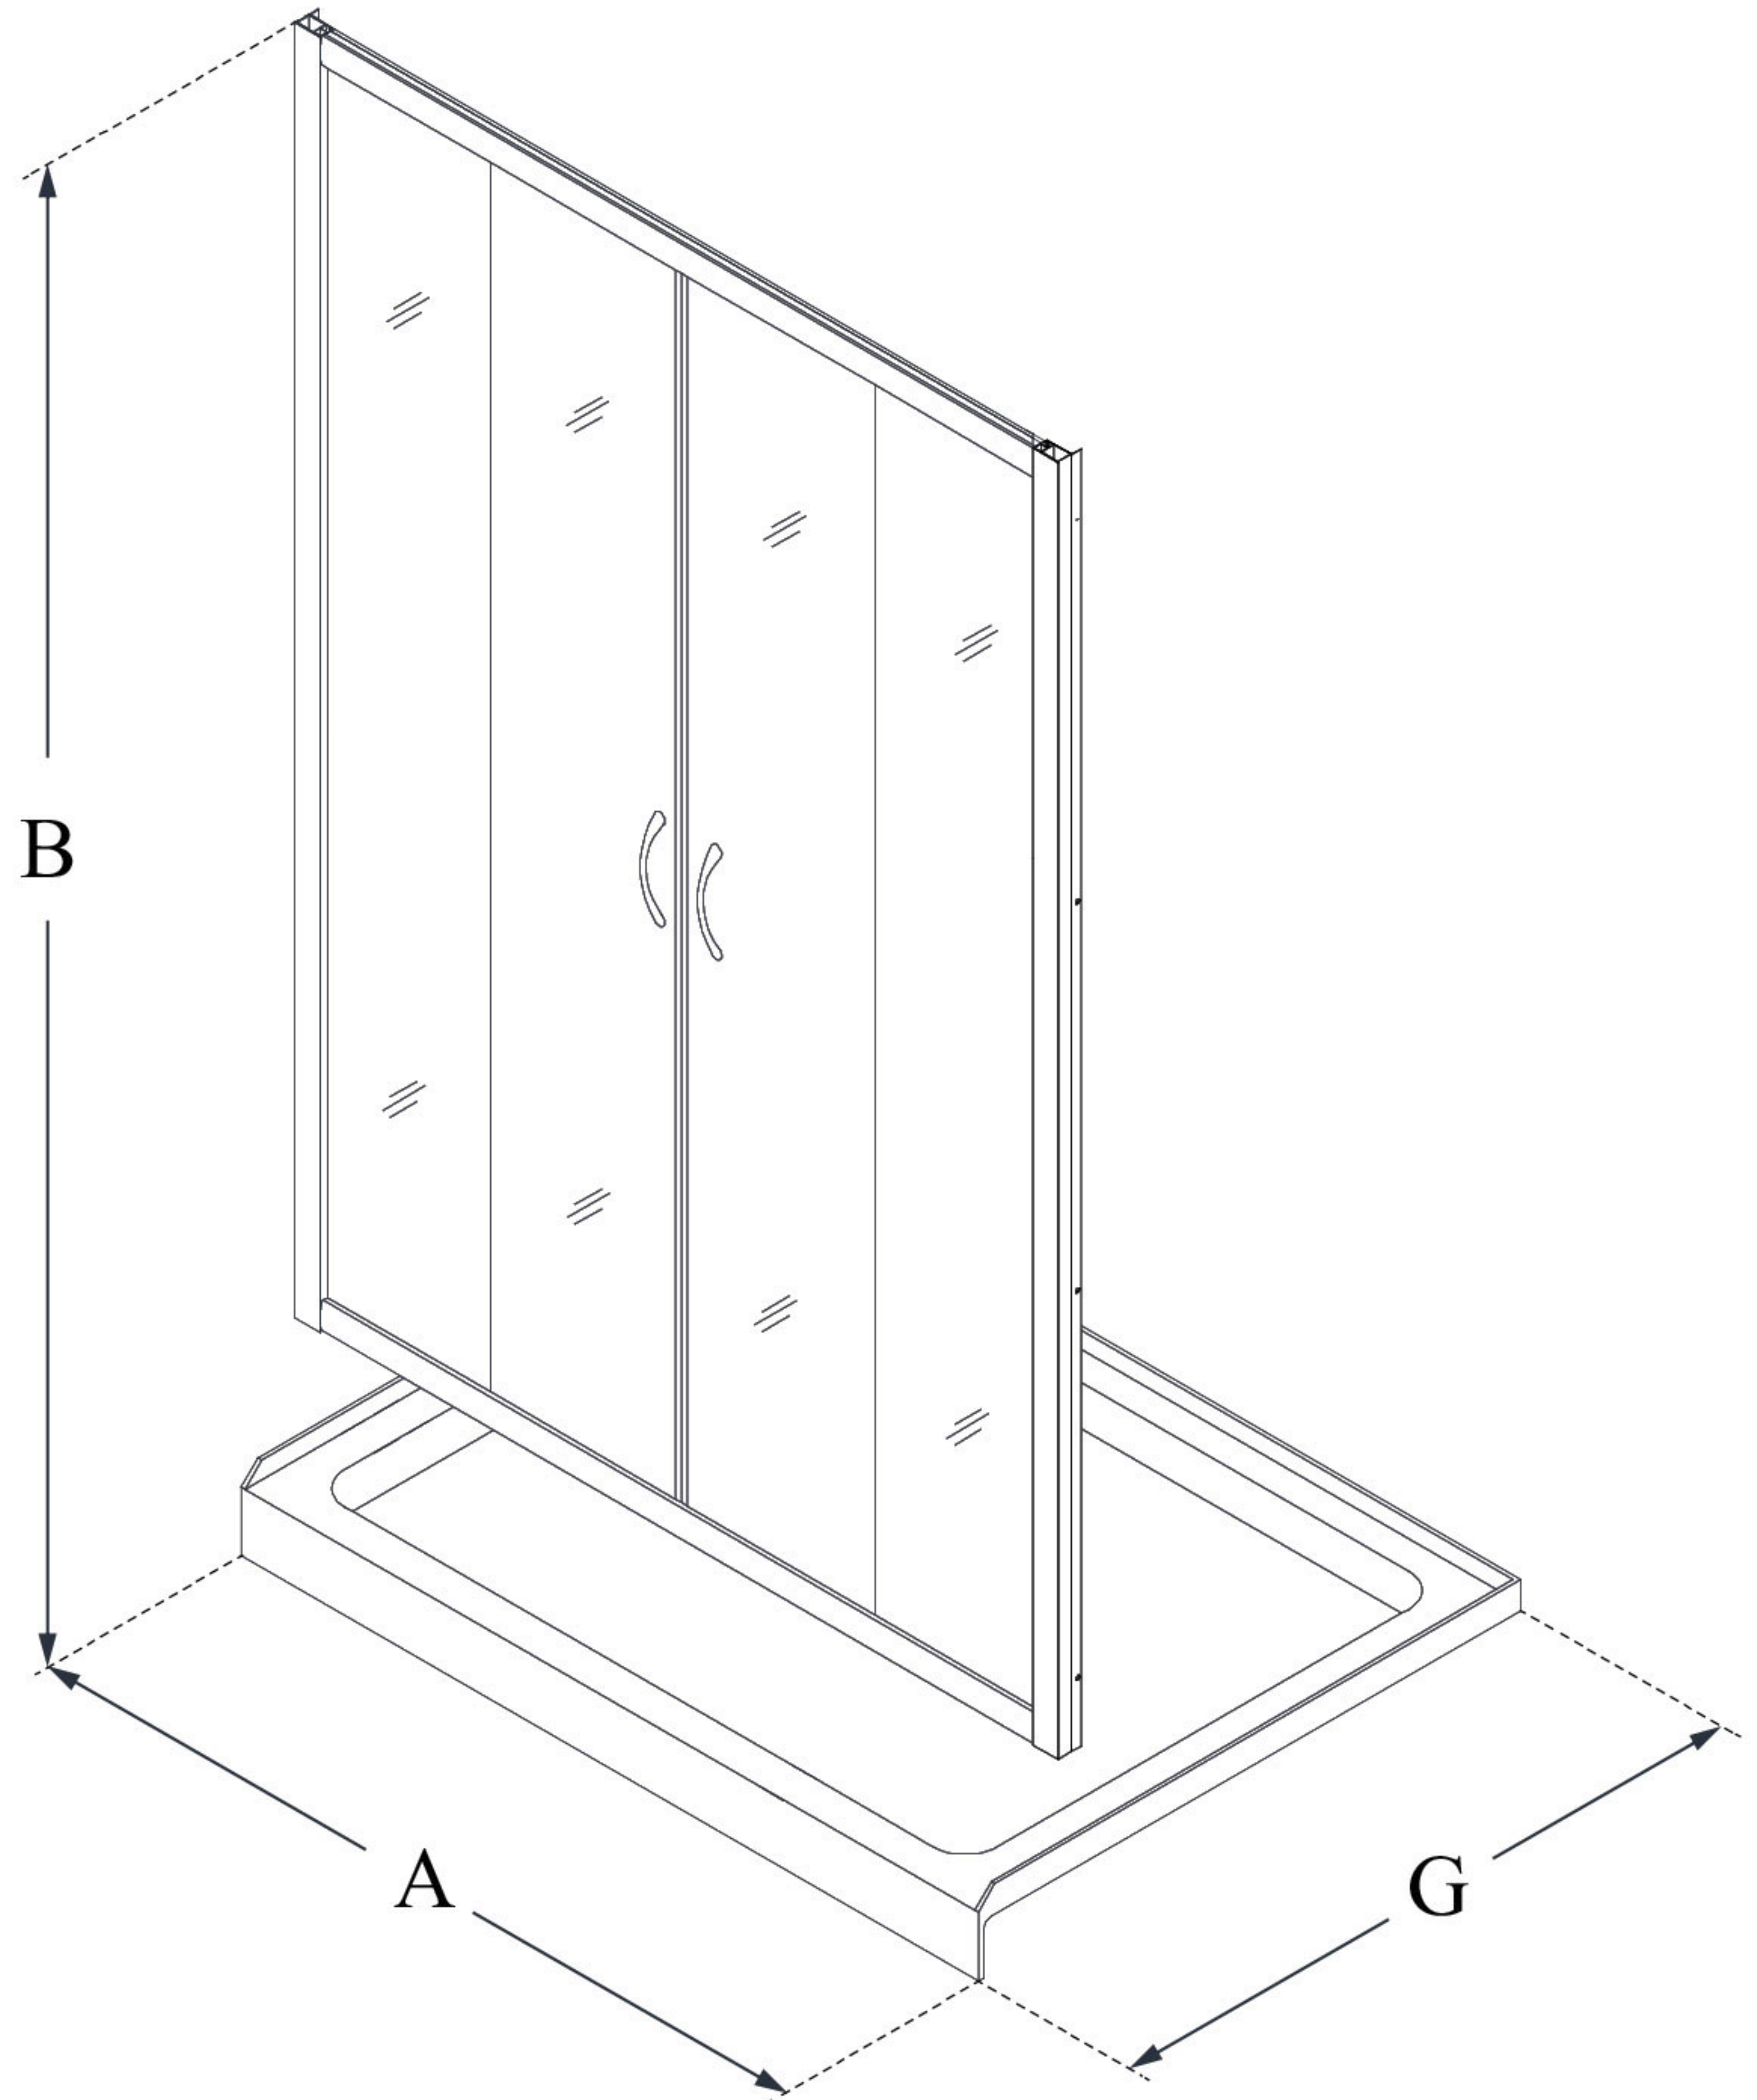

## VISIONS

DreamLine Visions 36 in. D x 60 in. W x 74 3/4 in. H Sliding Shower Door and SlimLine Shower Base Kit

### KIT CONTENTS:

- SHOWER DOOR
- SHOWER BASE

### CONFIGURATION DIMENSIONS:

**A: 60"**  
KIT WIDTH

**B: 74 3/4"**  
KIT HEIGHT

**G: 36"**  
KIT DEPTH

### AVAILABLE DRAIN LOCATIONS:

- CENTER
- LEFT
- RIGHT

For precise drain location, please refer to the included base technical drawing

DreamLine reserves the right to update or modify the hardware or materials pictured without prior notice for the purpose of product improvement and customer satisfaction.