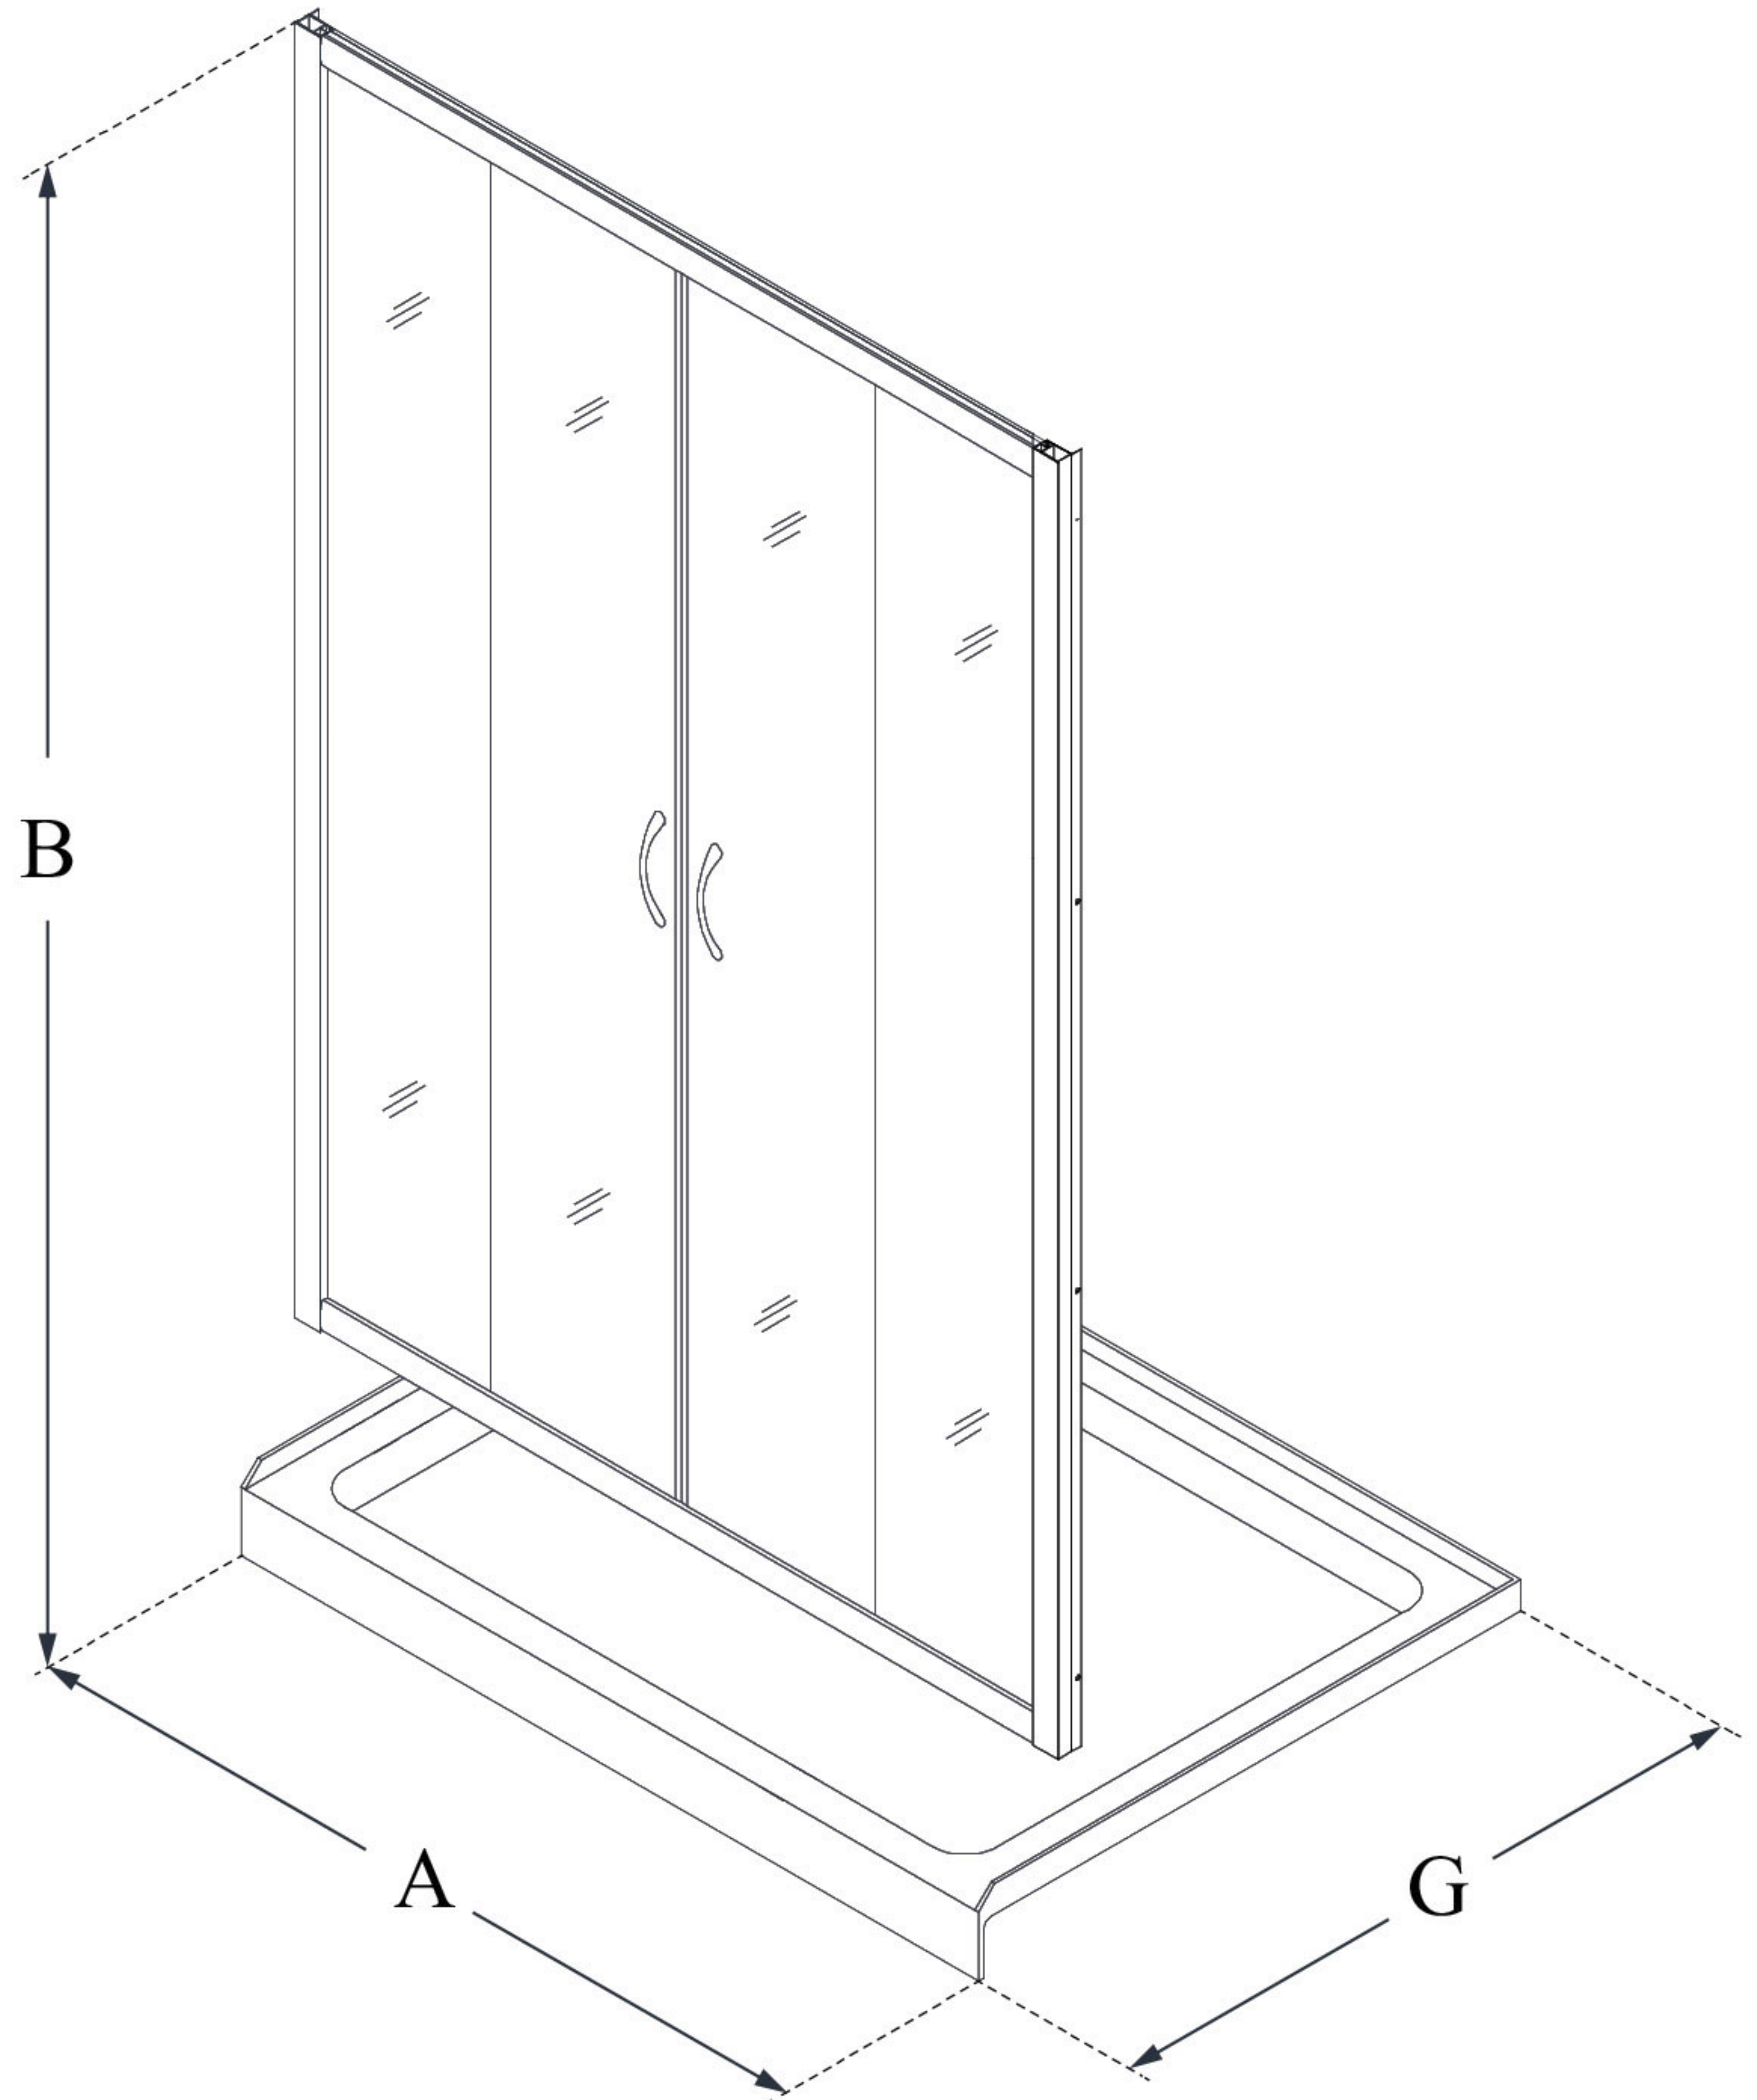

## VISIONS

DreamLine Visions 34 in. D x 60 in. W x 74 3/4 in. H Sliding Shower Door and SlimLine Shower Base Kit

### KIT CONTENTS:

- SHOWER DOOR
- SHOWER BASE

### CONFIGURATION DIMENSIONS:

**A: 60"**  
KIT WIDTH

**B: 74 3/4"**  
KIT HEIGHT

**G: 34"**  
KIT DEPTH

### AVAILABLE DRAIN LOCATIONS:

- CENTER
- LEFT
- RIGHT

For precise drain location, please refer to the included base technical drawing

DreamLine reserves the right to update or modify the hardware or materials pictured without prior notice for the purpose of product improvement and customer satisfaction.