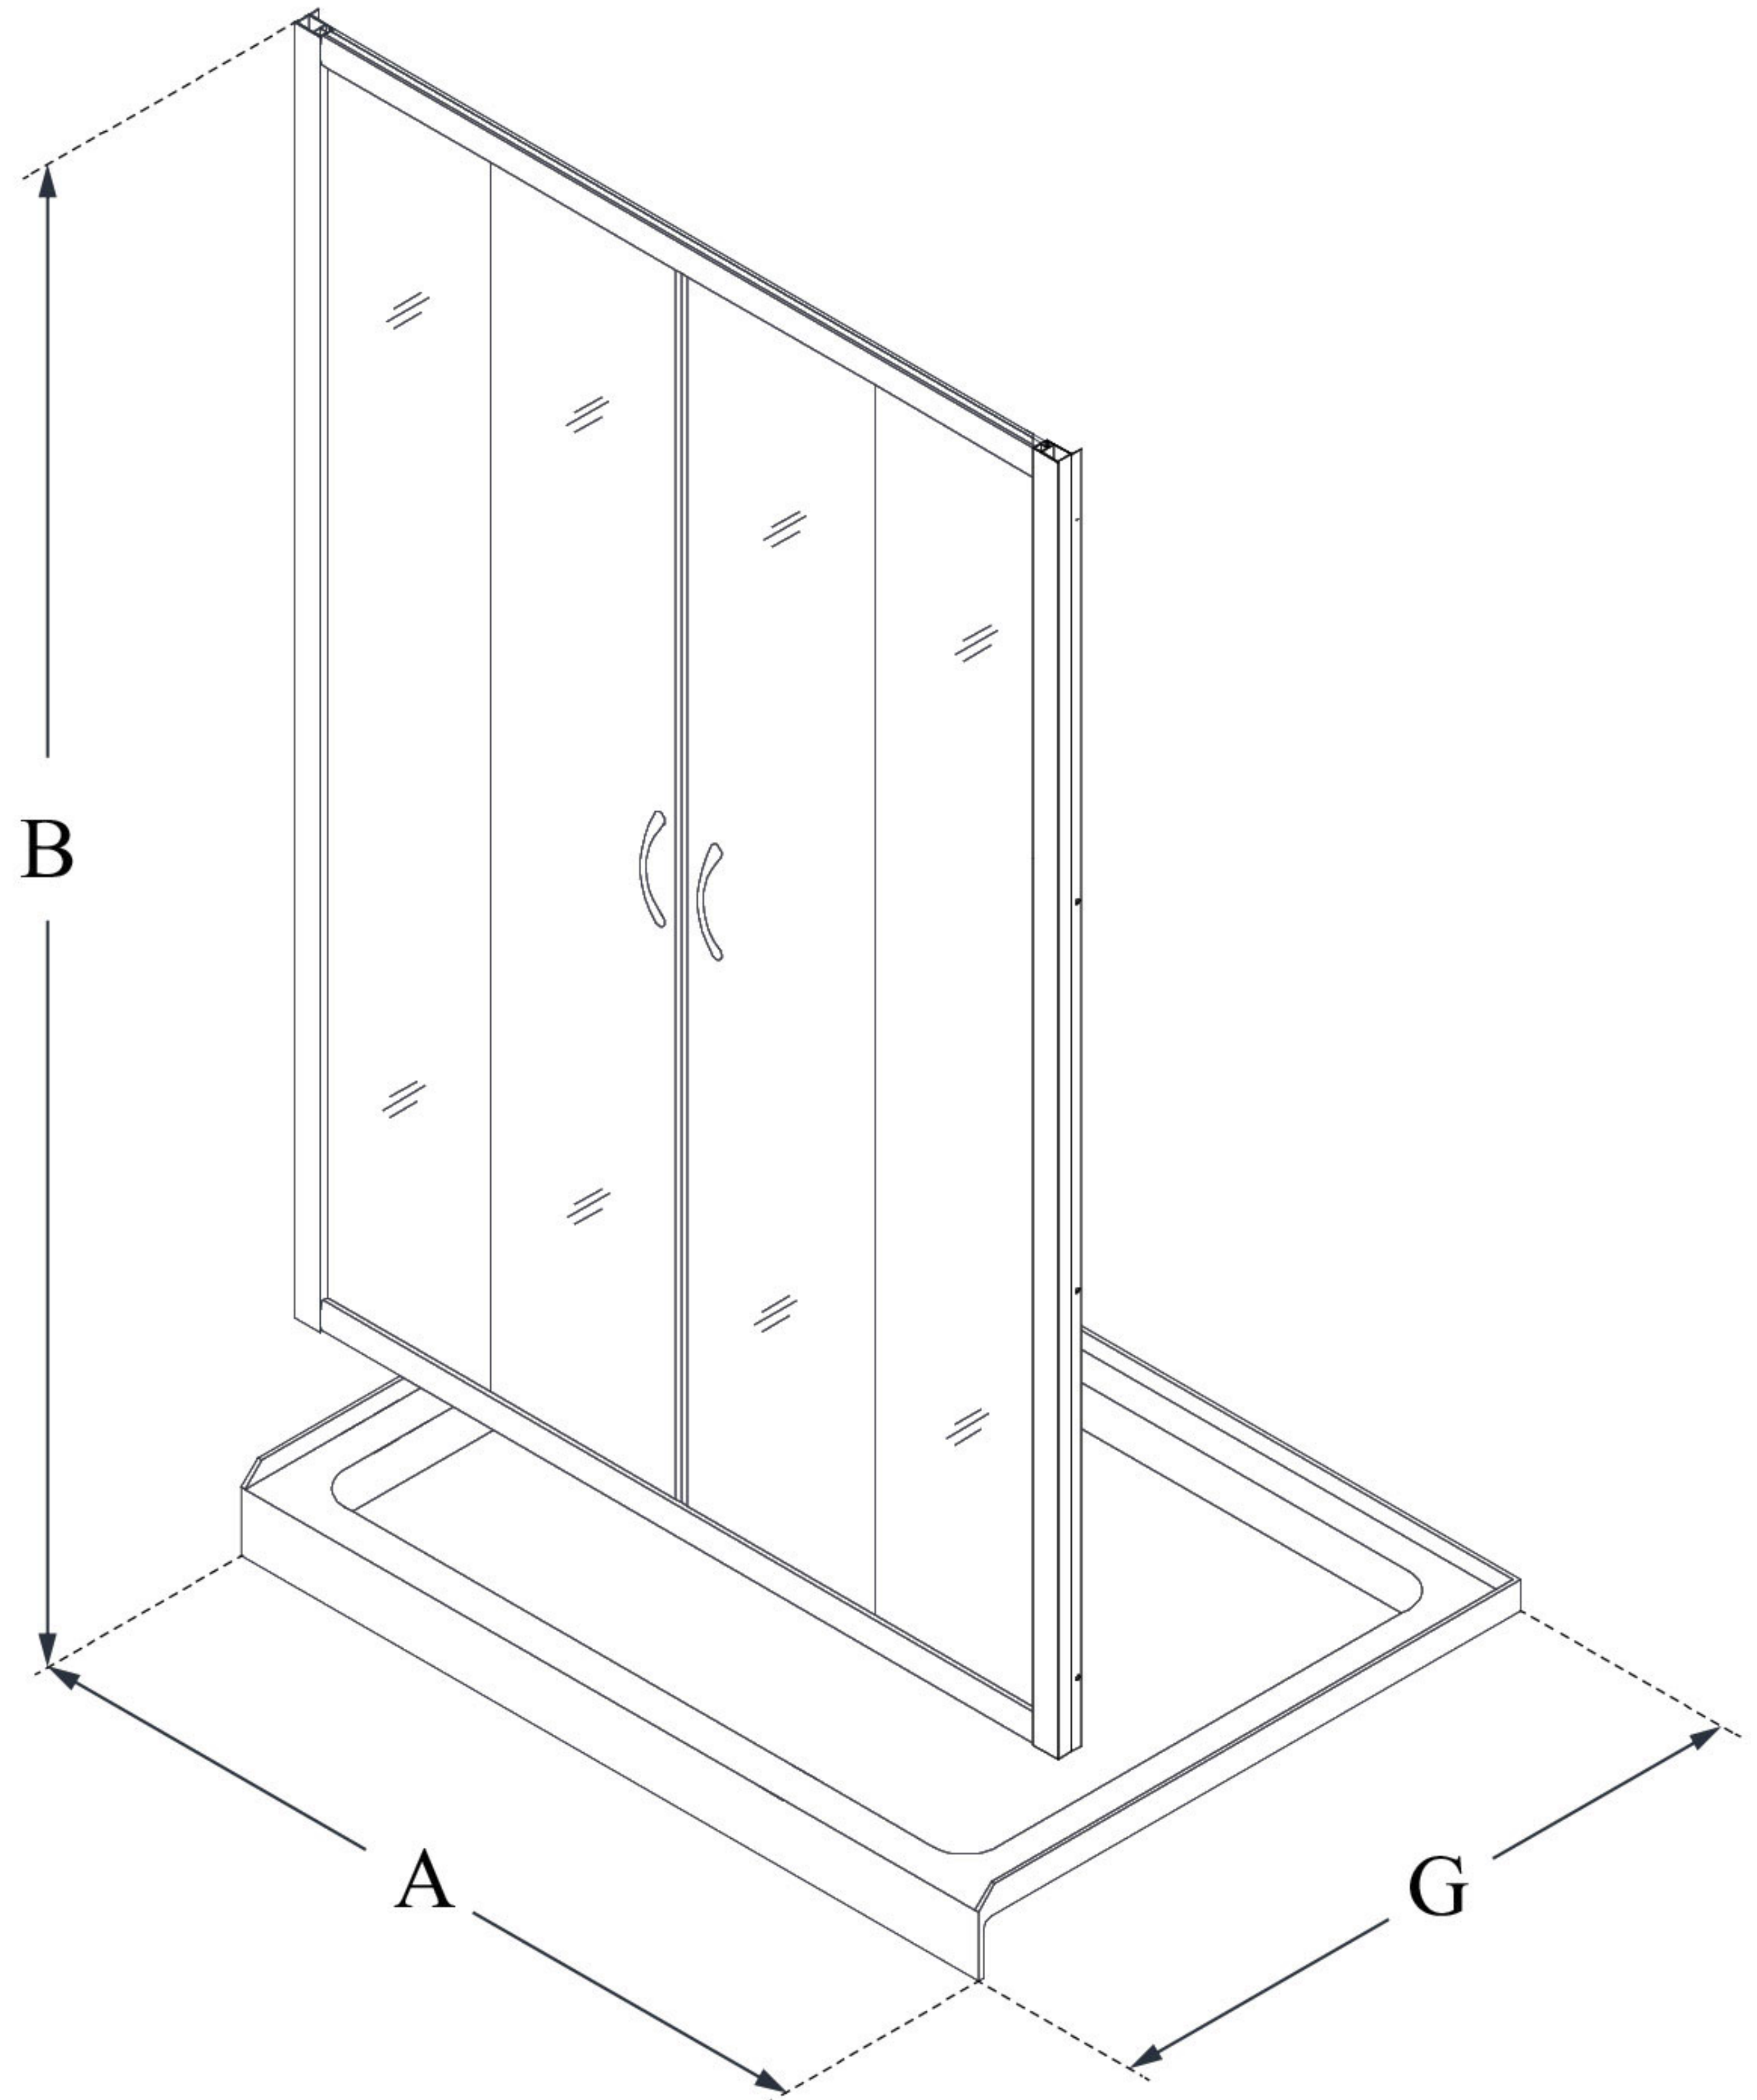

MODEL INFORMATION

DL-6962

VISIONS

DreamLine Visions 34 in. D x 60 in. W x 74 3/4 in. H Sliding Shower Door and SlimLine Shower Base Kit

KIT CONTENTS:

- SHOWER DOOR
- SHOWER BASE

CONFIGURATION DIMENSIONS:

A: 60"
KIT WIDTH

B: 74 3/4"
KIT HEIGHT

G: 34"
KIT DEPTH

AVAILABLE DRAIN LOCATIONS:

- CENTER
- LEFT
- RIGHT

For precise drain location, please refer to the included base technical drawing

DreamLine reserves the right to update or modify the hardware or materials pictured without prior notice for the purpose of product improvement and customer satisfaction.