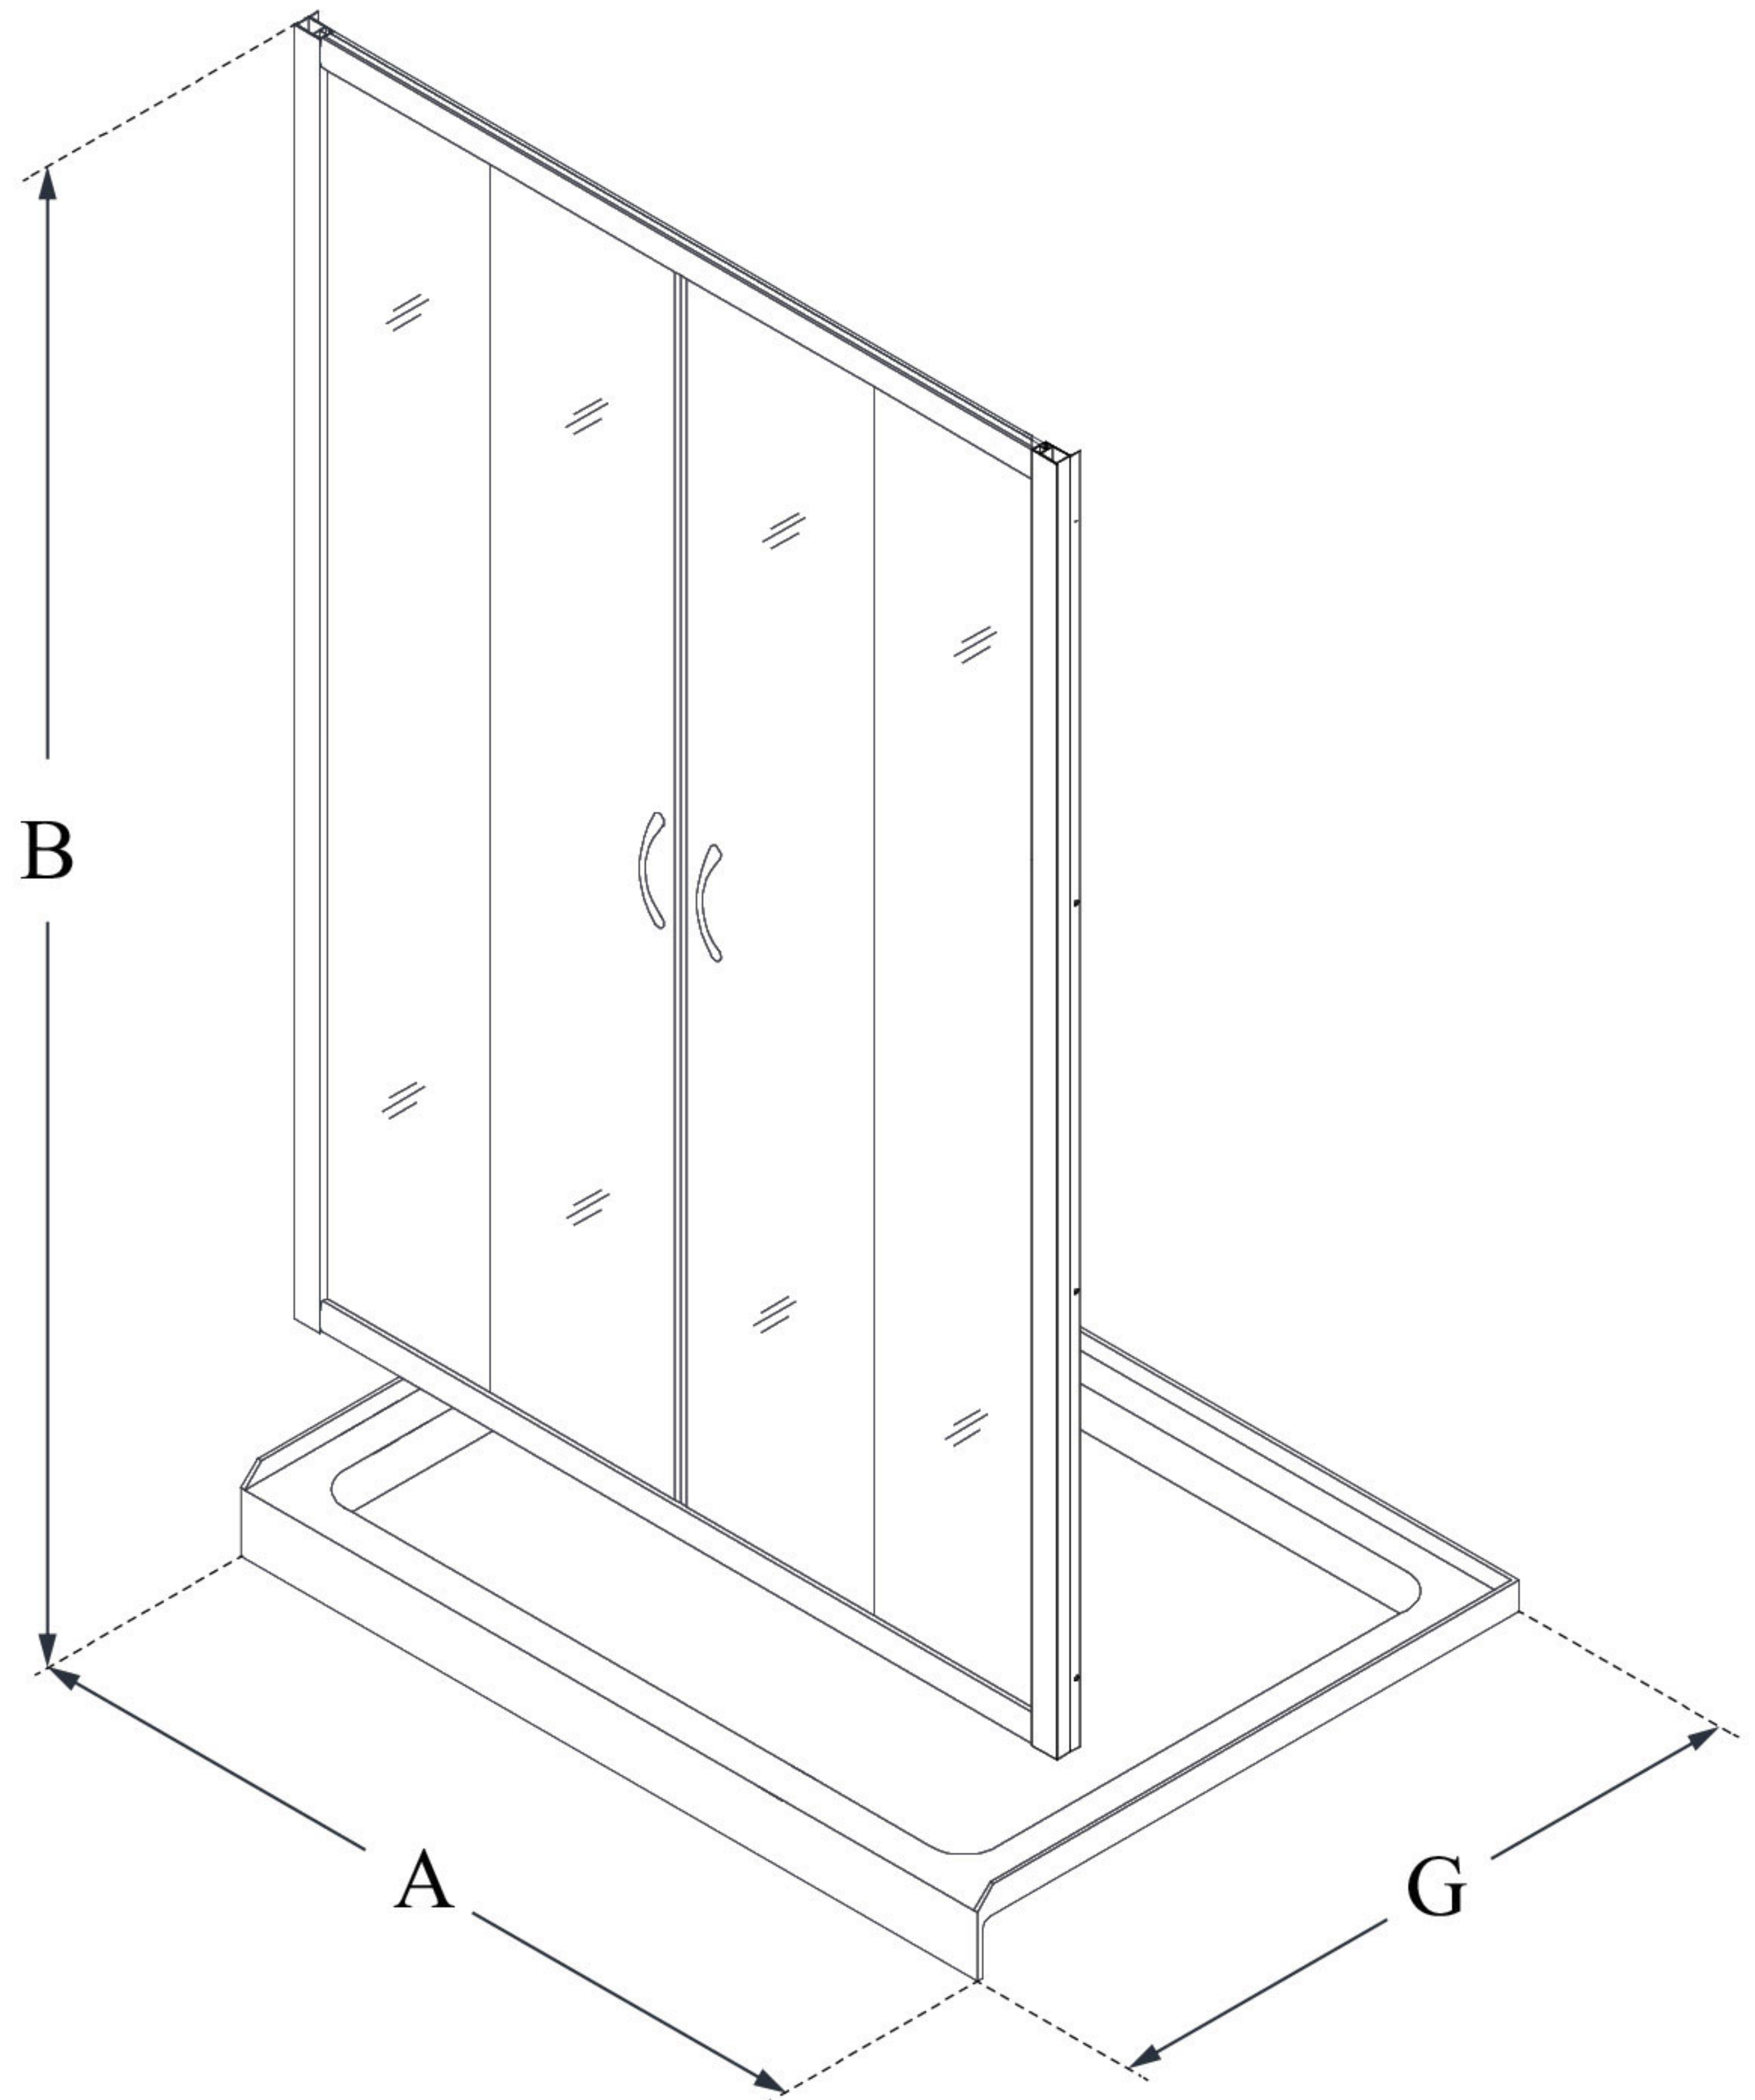

MODEL INFORMATION

DL-6962

VISIONS

DreamLine Visions 34 in. D x 60 in. W x 74 3/4 in. H Sliding Shower Door and SlimLine Shower Base Kit

KIT CONTENTS:

- SHOWER DOOR
- SHOWER BASE

CONFIGURATION DIMENSIONS:

A: 60"
KIT WIDTH

B: 74 3/4"
KIT HEIGHT

G: 34"
KIT DEPTH

AVAILABLE DRAIN LOCATIONS:

- CENTER
- LEFT
- RIGHT

For precise drain location, please refer to the included base technical drawing

DreamLine reserves the right to update or modify the hardware or materials pictured without prior notice for the purpose of product improvement and customer satisfaction.