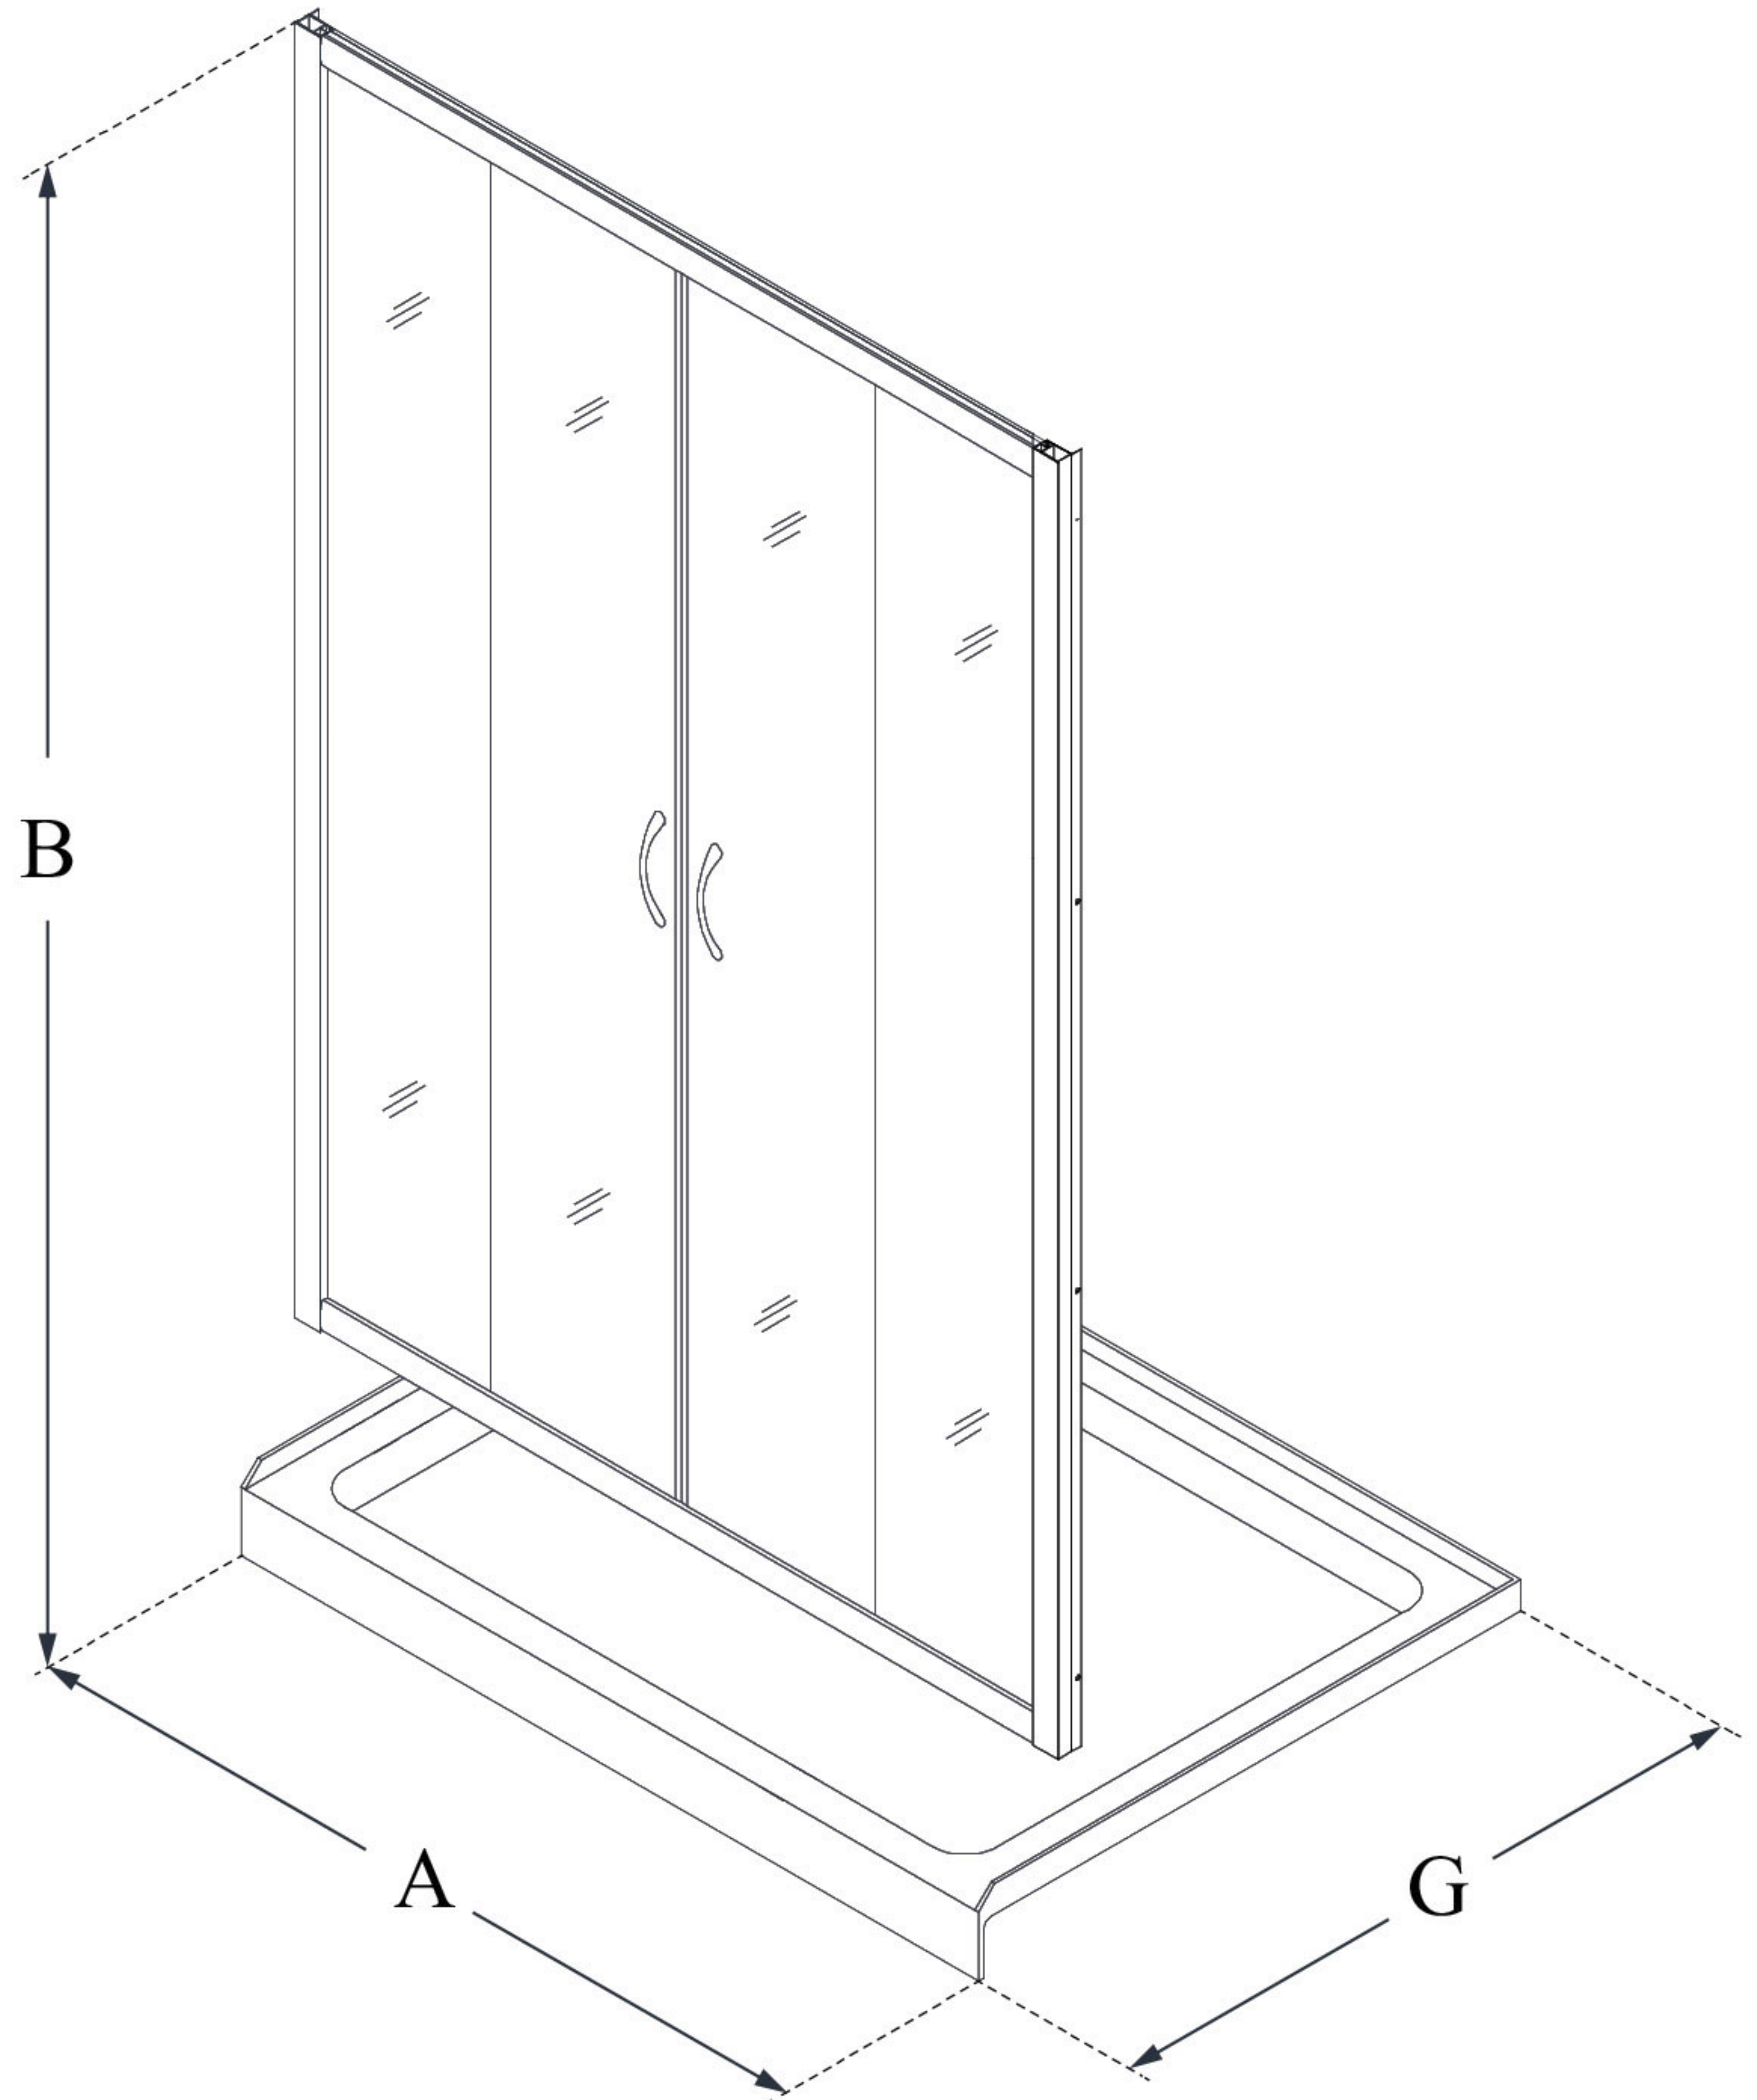

MODEL INFORMATION

DL-6961

VISIONS

DreamLine Visions 32 in. D x 60 in. W x 74 3/4 in. H Sliding Shower Door and SlimLine Shower Base Kit

KIT CONTENTS:

- SHOWER DOOR
- SHOWER BASE

CONFIGURATION DIMENSIONS:

A: 60"
KIT WIDTH

B: 74 3/4"
KIT HEIGHT

G: 32"
KIT DEPTH

AVAILABLE DRAIN LOCATIONS:

- CENTER
- LEFT
- RIGHT

For precise drain location, please refer to the included base technical drawing

DreamLine reserves the right to update or modify the hardware or materials pictured without prior notice for the purpose of product improvement and customer satisfaction.