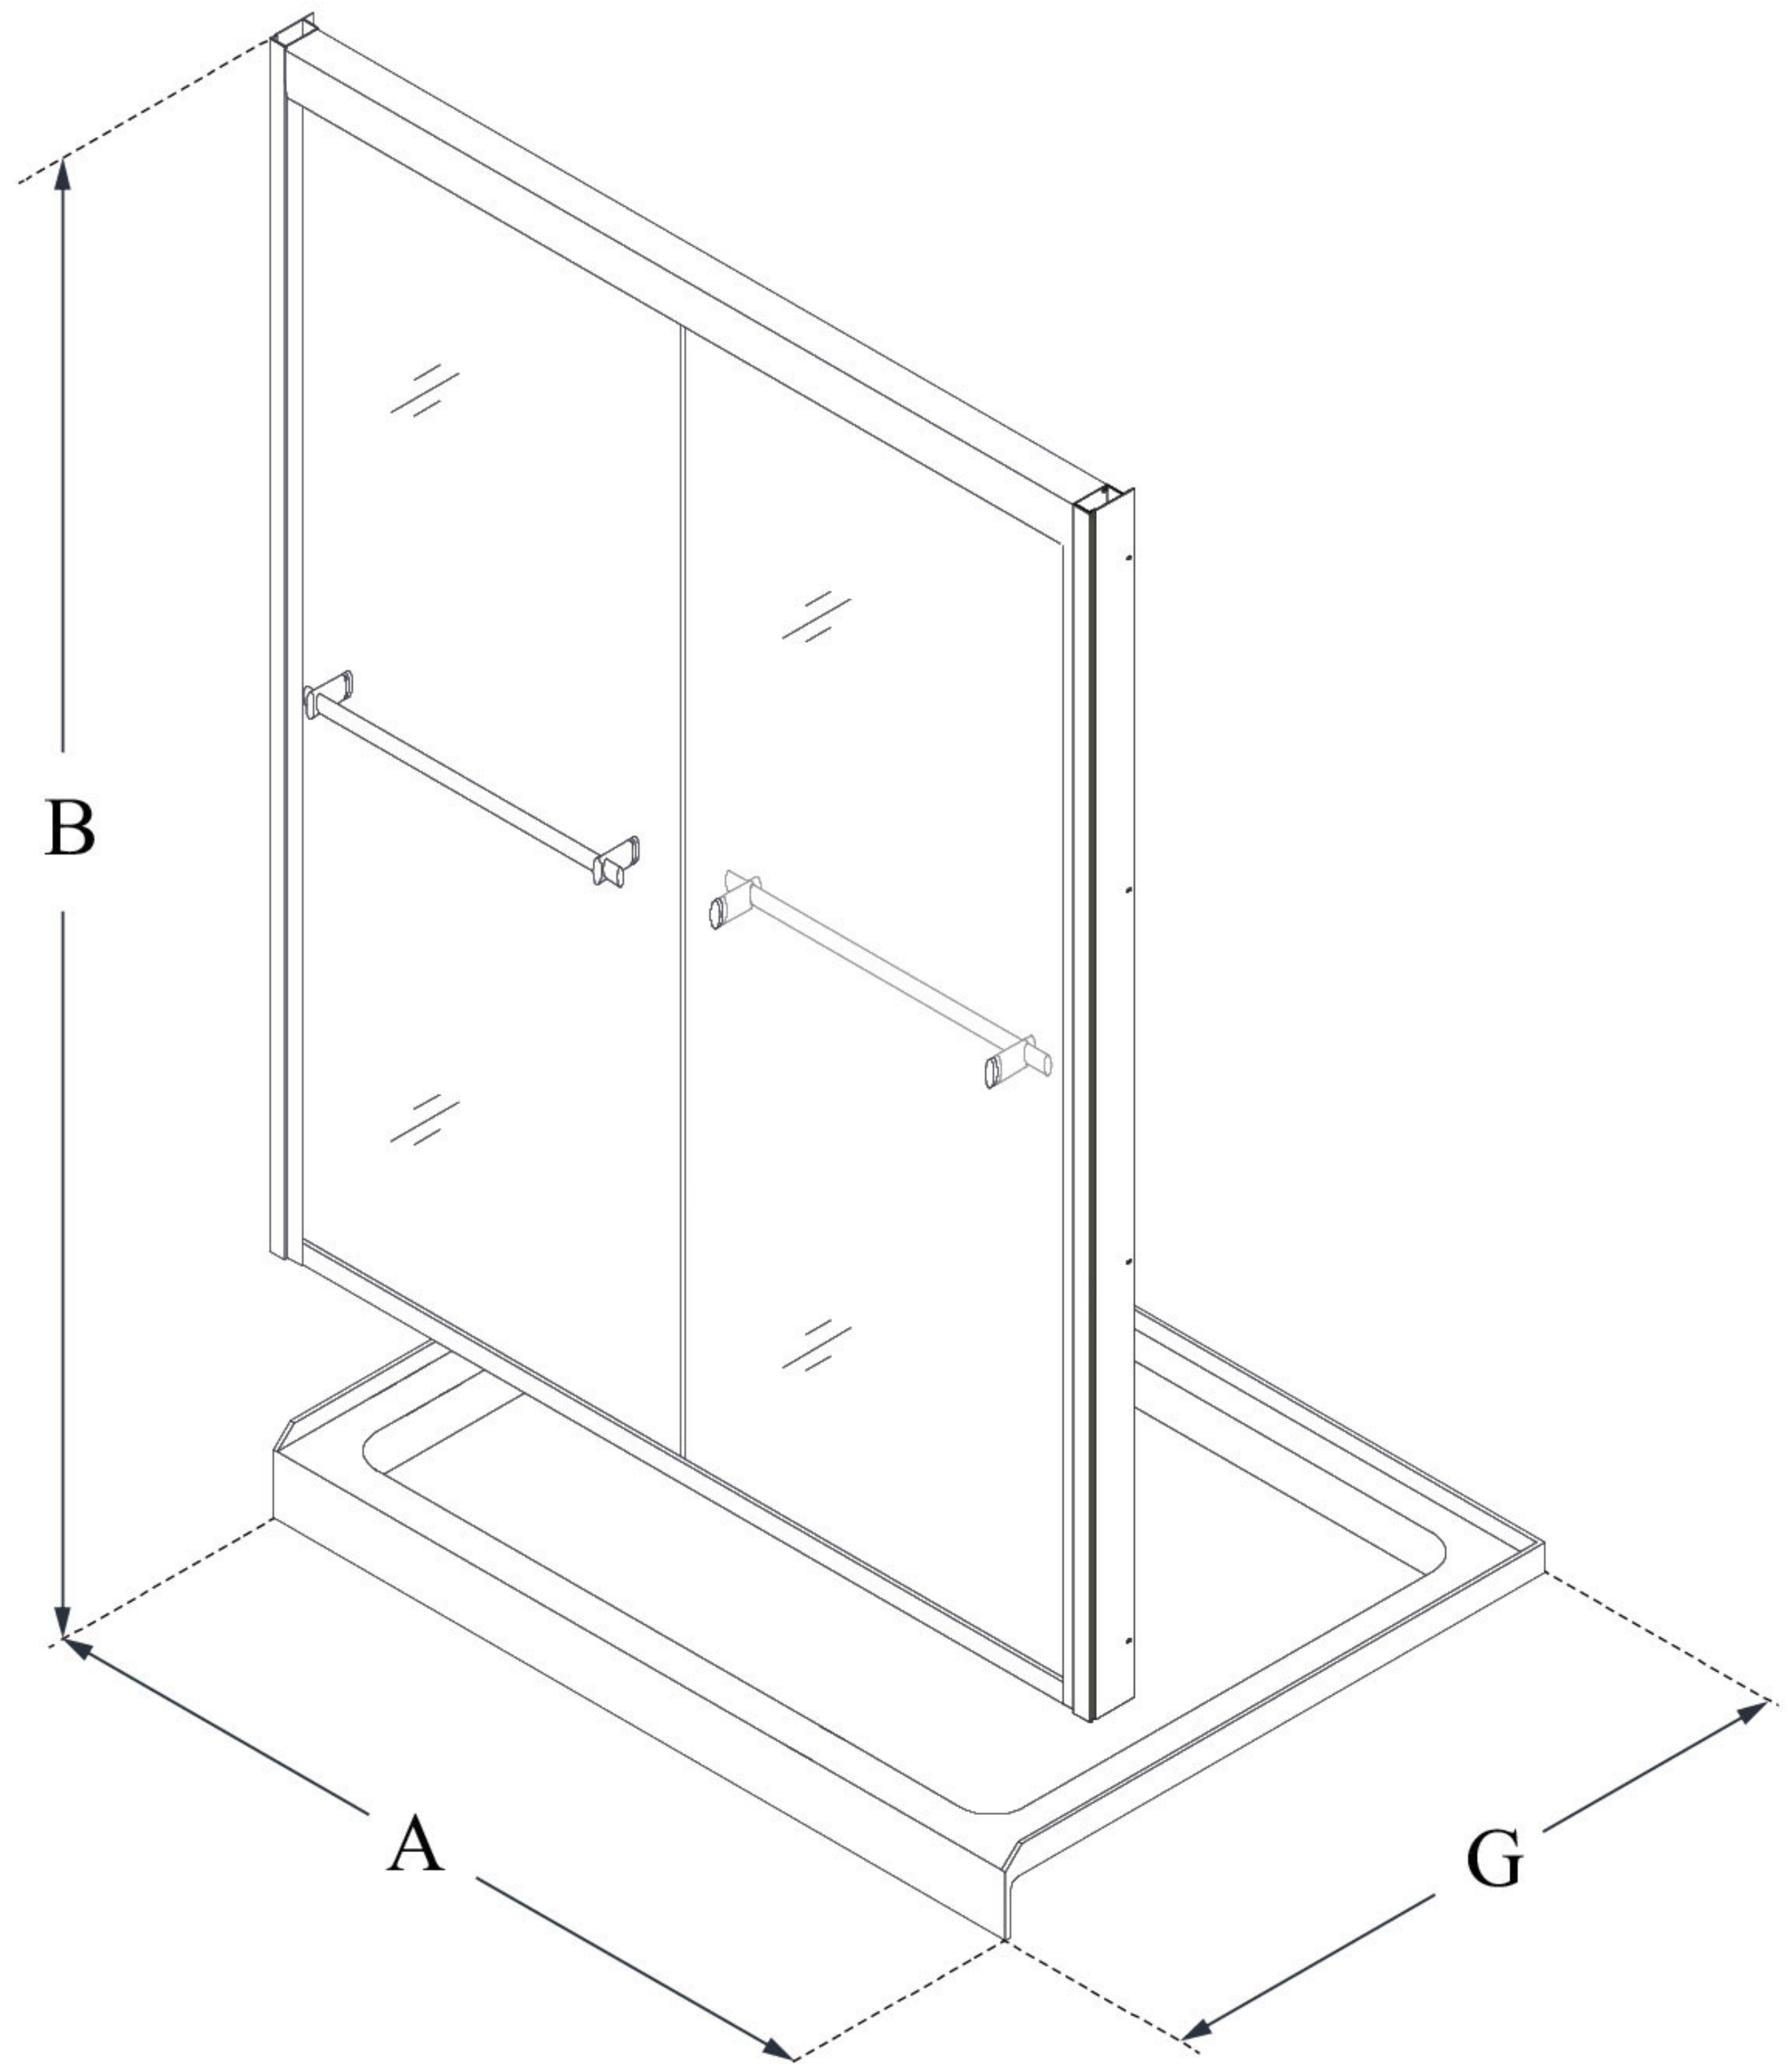

MODEL INFORMATION

DL-6955

DUET

DreamLine Duet 36 in. D x 48 in.
W x 74 3/4 in. H Bypass Sliding
Shower Door and SlimLine
Shower Base Kit

KIT CONTENTS:

- SHOWER DOOR
- SHOWER BASE

CONFIGURATION DIMENSIONS:

A: 48"
KIT WIDTH

B: 74 3/4"
KIT HEIGHT

G: 36"
KIT DEPTH

AVAILABLE DRAIN LOCATIONS:

- CENTER

For precise drain location, please refer to the
included base technical drawing

DreamLine reserves the right to update or modify the hardware or materials pictured
without prior notice for the purpose of product improvement and customer satisfaction.