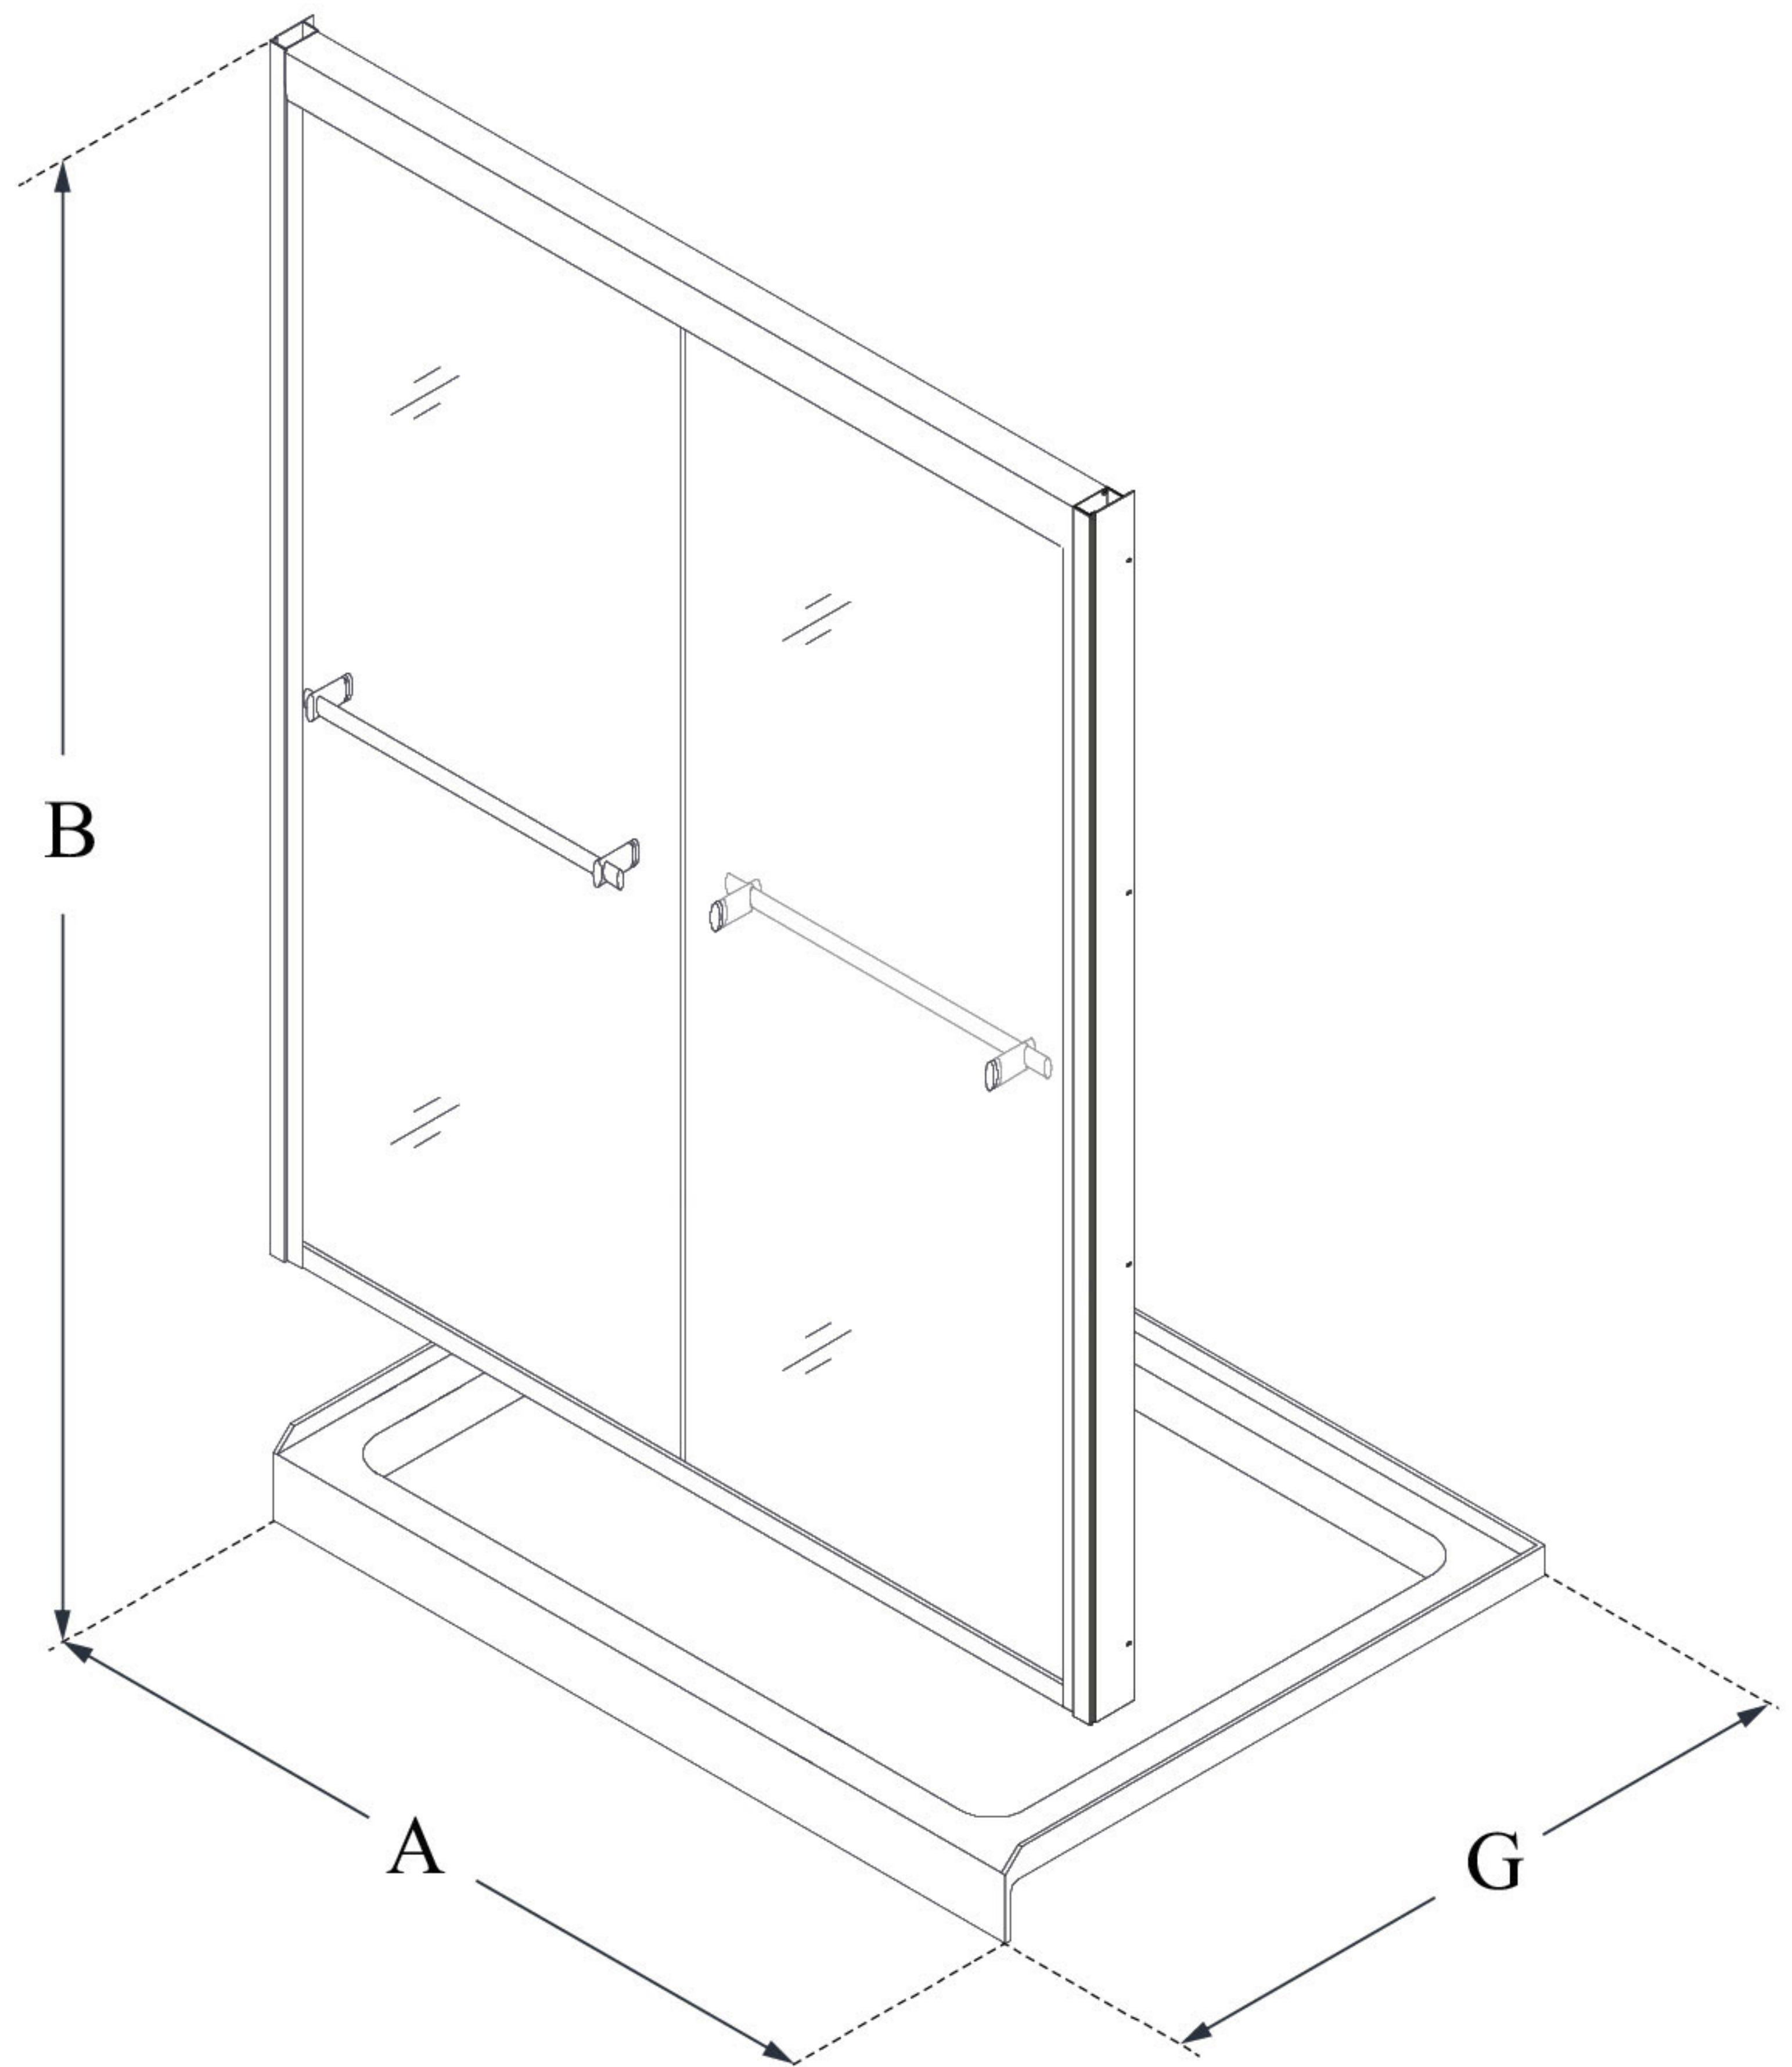

MODEL INFORMATION

DL-6953

DUET

DreamLine Duet 36 in. D x 60 in.
W x 74 3/4 in. H Bypass Sliding
Shower Door and SlimLine
Shower Base Kit

KIT CONTENTS:

- SHOWER DOOR
- SHOWER BASE

CONFIGURATION DIMENSIONS:

A: 60"
KIT WIDTH

B: 74 3/4"
KIT HEIGHT

G: 36"
KIT DEPTH

AVAILABLE DRAIN LOCATIONS:

- CENTER
- LEFT
- RIGHT

For precise drain location, please refer to the
included base technical drawing

DreamLine reserves the right to update or modify the hardware or materials pictured
without prior notice for the purpose of product improvement and customer satisfaction.