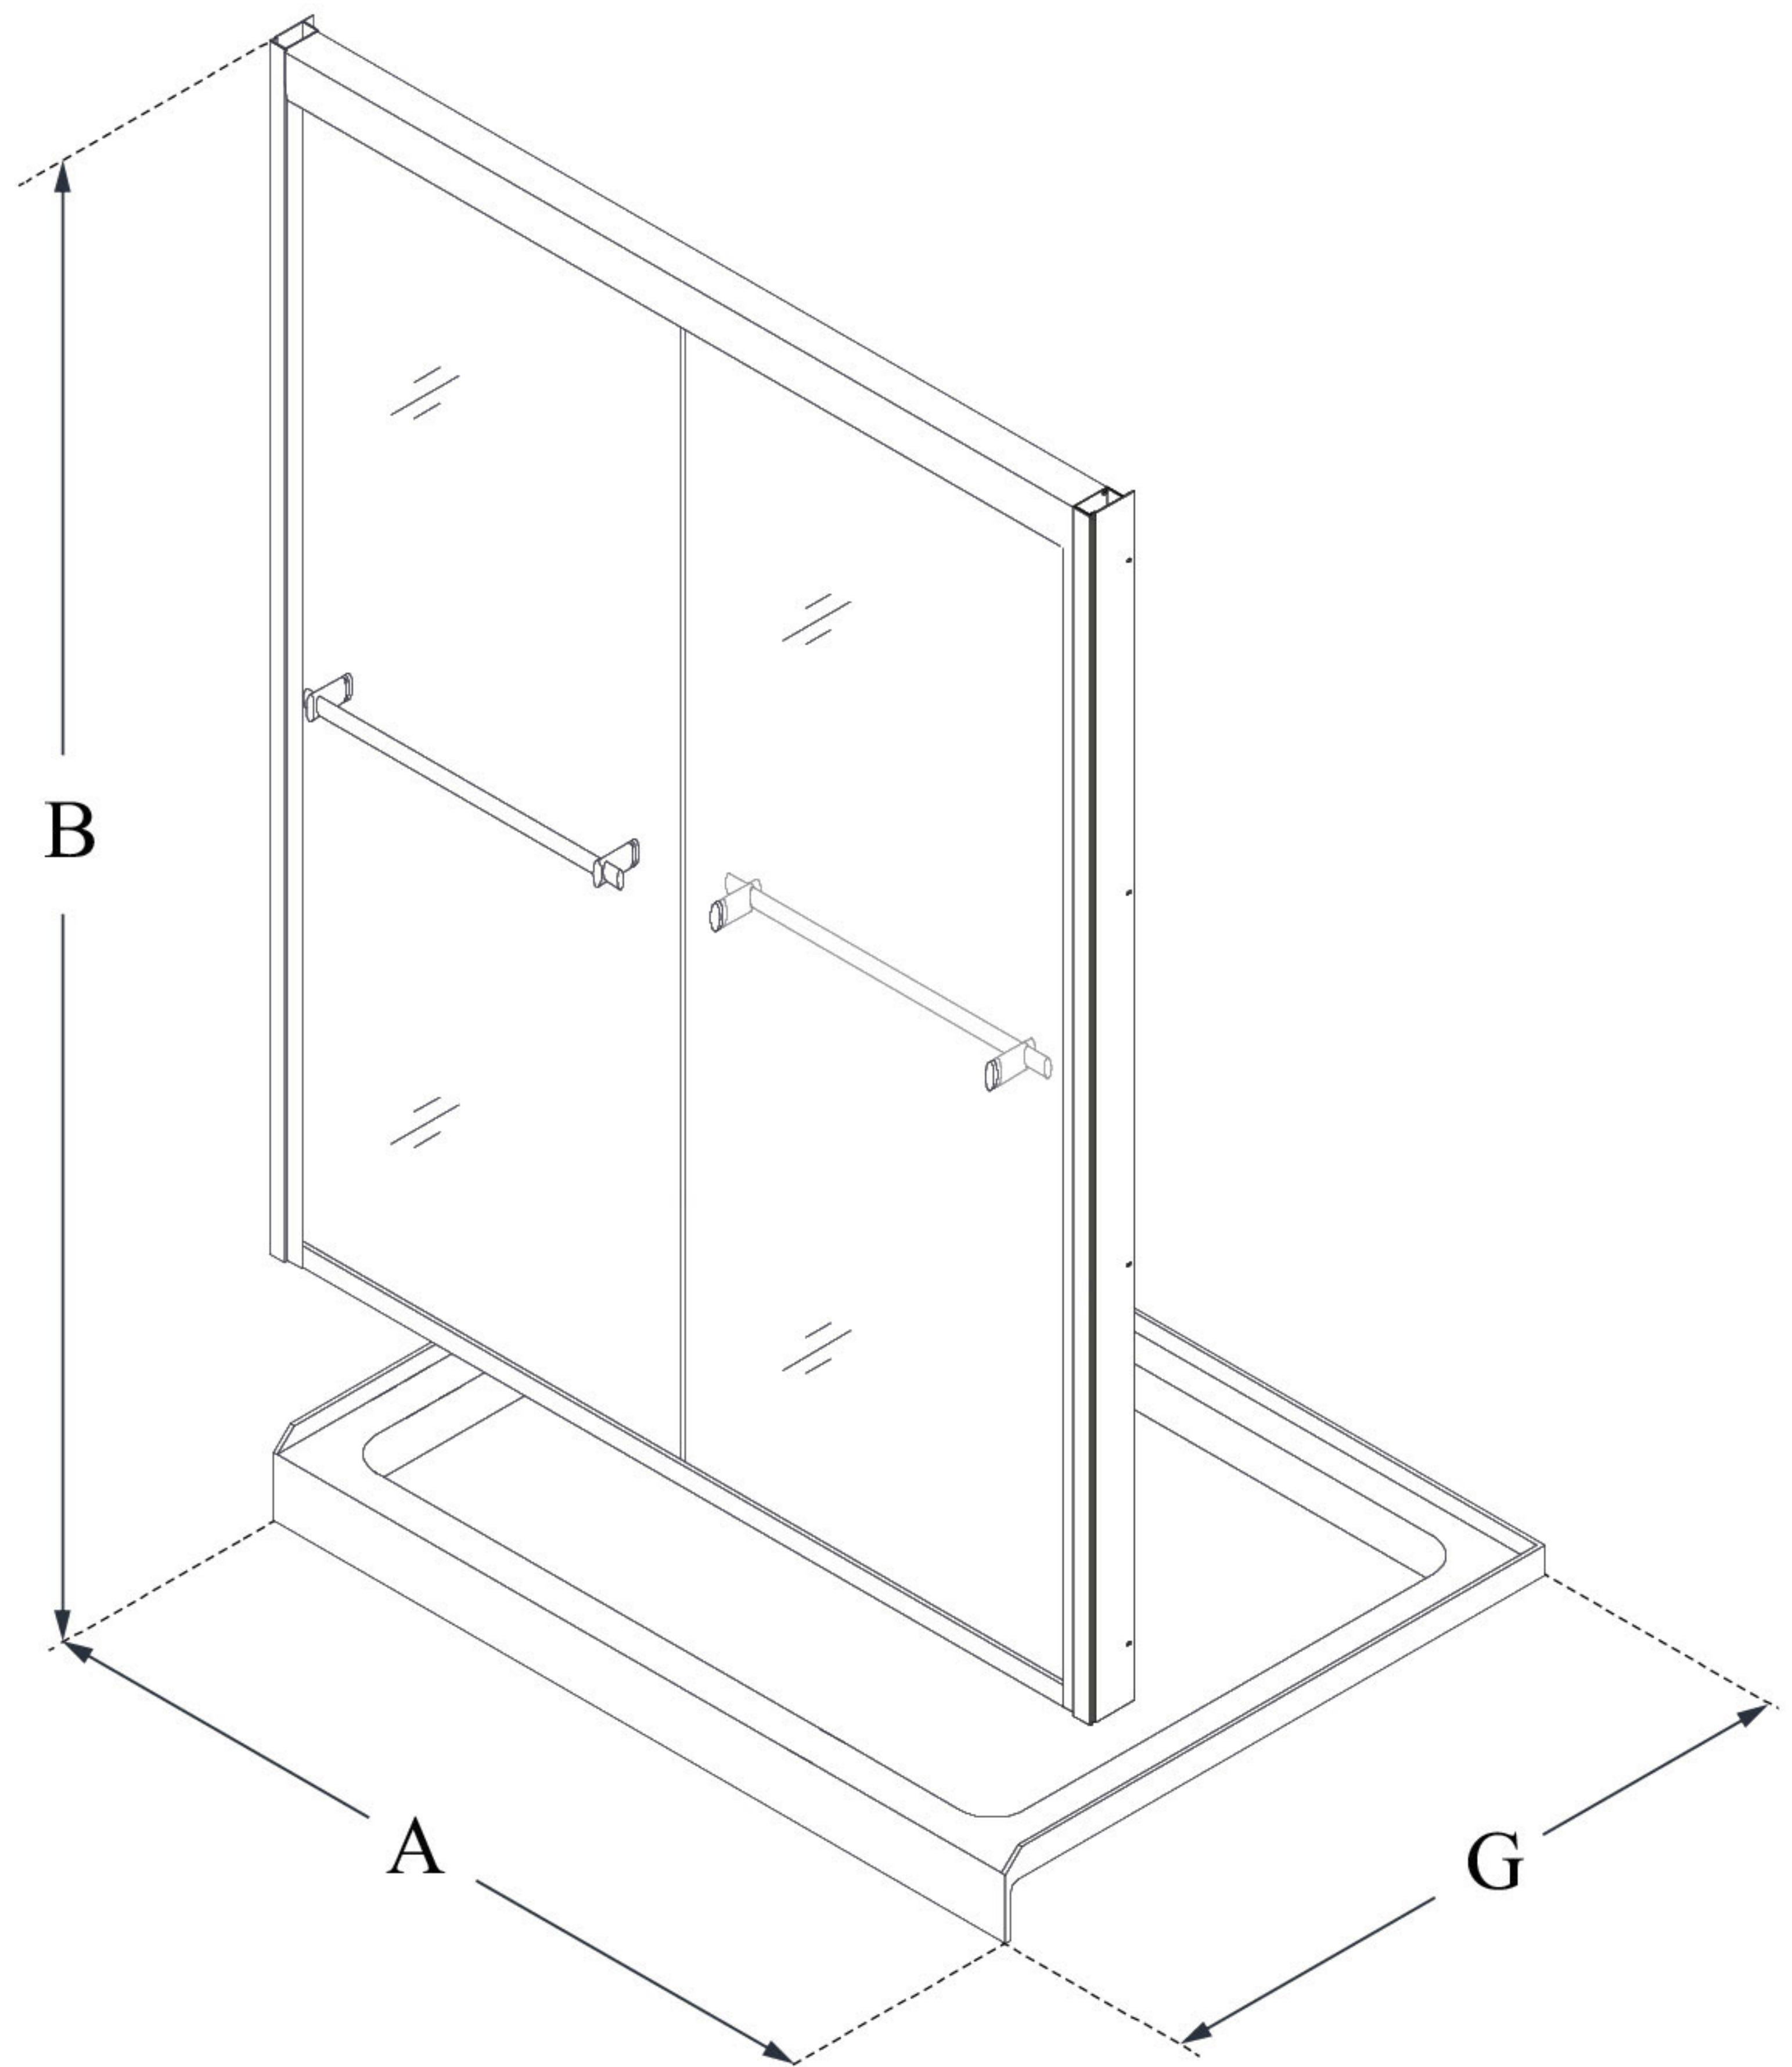

## DUET

DreamLine Duet 36 in. D x 60 in.  
W x 74 3/4 in. H Bypass Sliding  
Shower Door and SlimLine  
Shower Base Kit

### KIT CONTENTS:

- SHOWER DOOR
- SHOWER BASE

### CONFIGURATION DIMENSIONS:

**A: 60"**  
KIT WIDTH

**B: 74 3/4"**  
KIT HEIGHT

**G: 36"**  
KIT DEPTH

### AVAILABLE DRAIN LOCATIONS:

- CENTER
- LEFT
- RIGHT

For precise drain location, please refer to the  
included base technical drawing

DreamLine reserves the right to update or modify the hardware or materials pictured  
without prior notice for the purpose of product improvement and customer satisfaction.