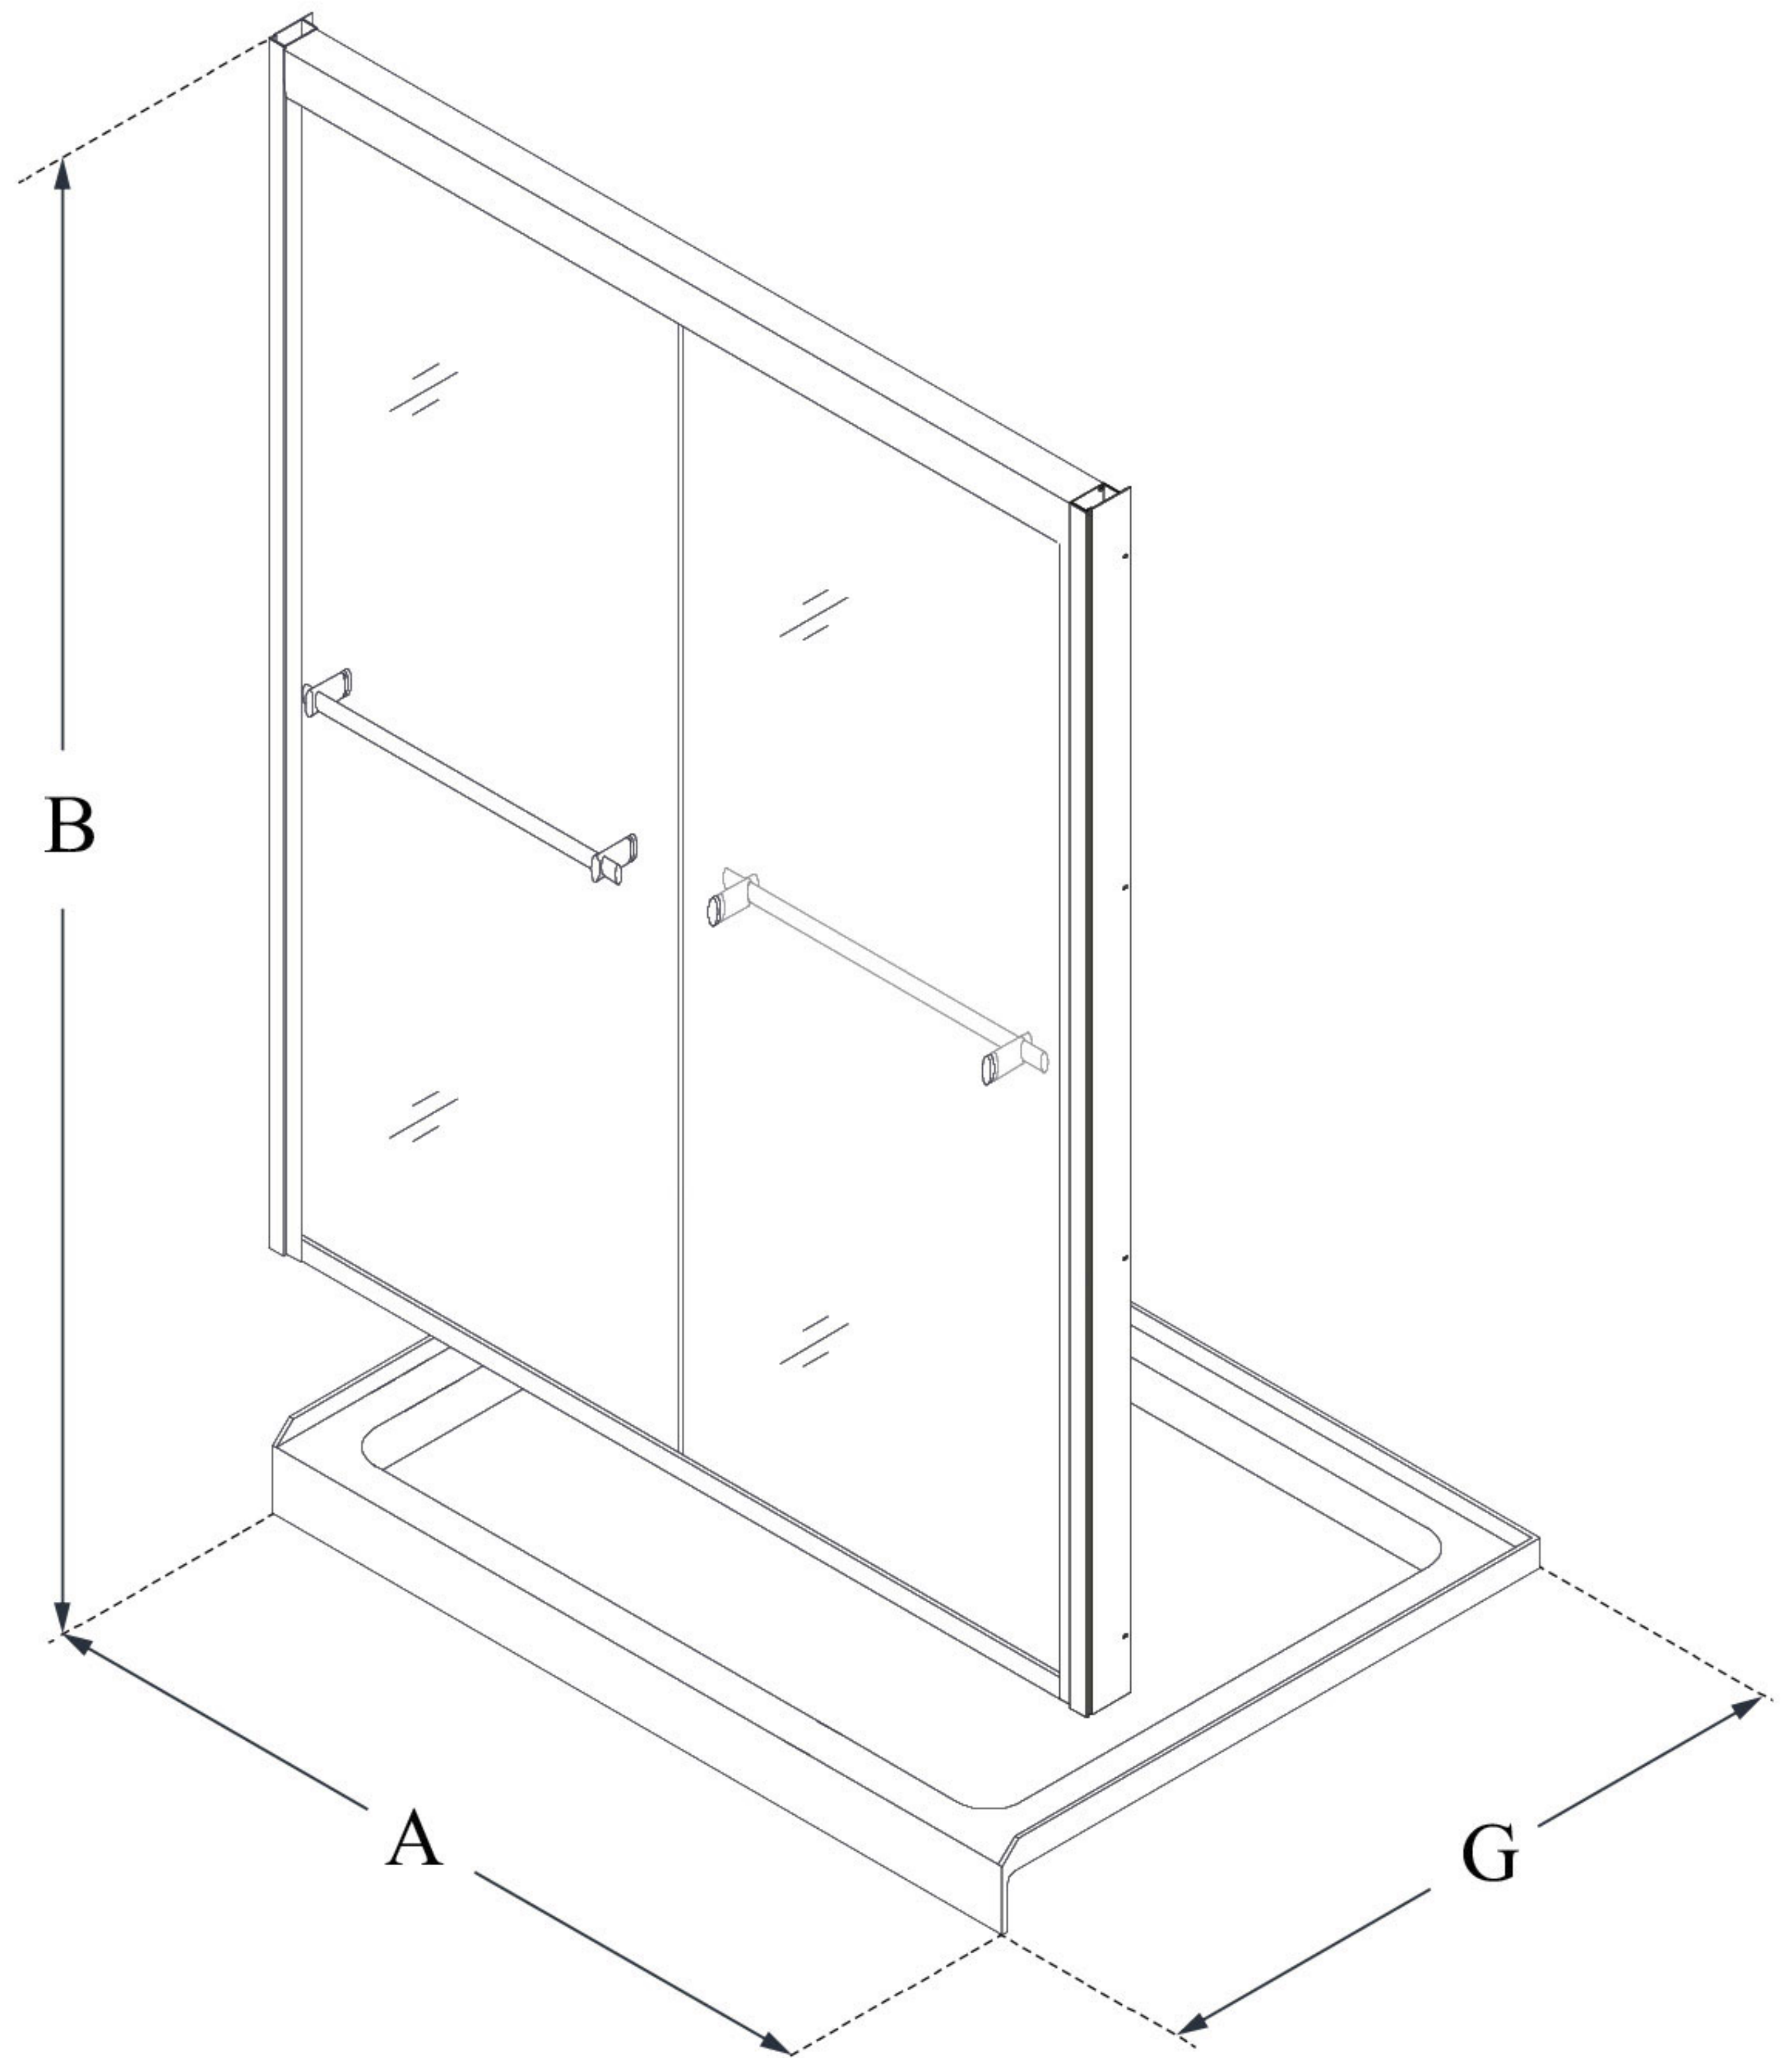

MODEL INFORMATION

DL-6953

DUET

DreamLine Duet 36 in. D x 60 in.
W x 74 3/4 in. H Bypass Sliding
Shower Door and SlimLine
Shower Base Kit

KIT CONTENTS:

- SHOWER DOOR
- SHOWER BASE

CONFIGURATION DIMENSIONS:

A: 60"
KIT WIDTH

B: 74 3/4"
KIT HEIGHT

G: 36"
KIT DEPTH

AVAILABLE DRAIN LOCATIONS:

- CENTER
- LEFT
- RIGHT

For precise drain location, please refer to the
included base technical drawing

DreamLine reserves the right to update or modify the hardware or materials pictured
without prior notice for the purpose of product improvement and customer satisfaction.