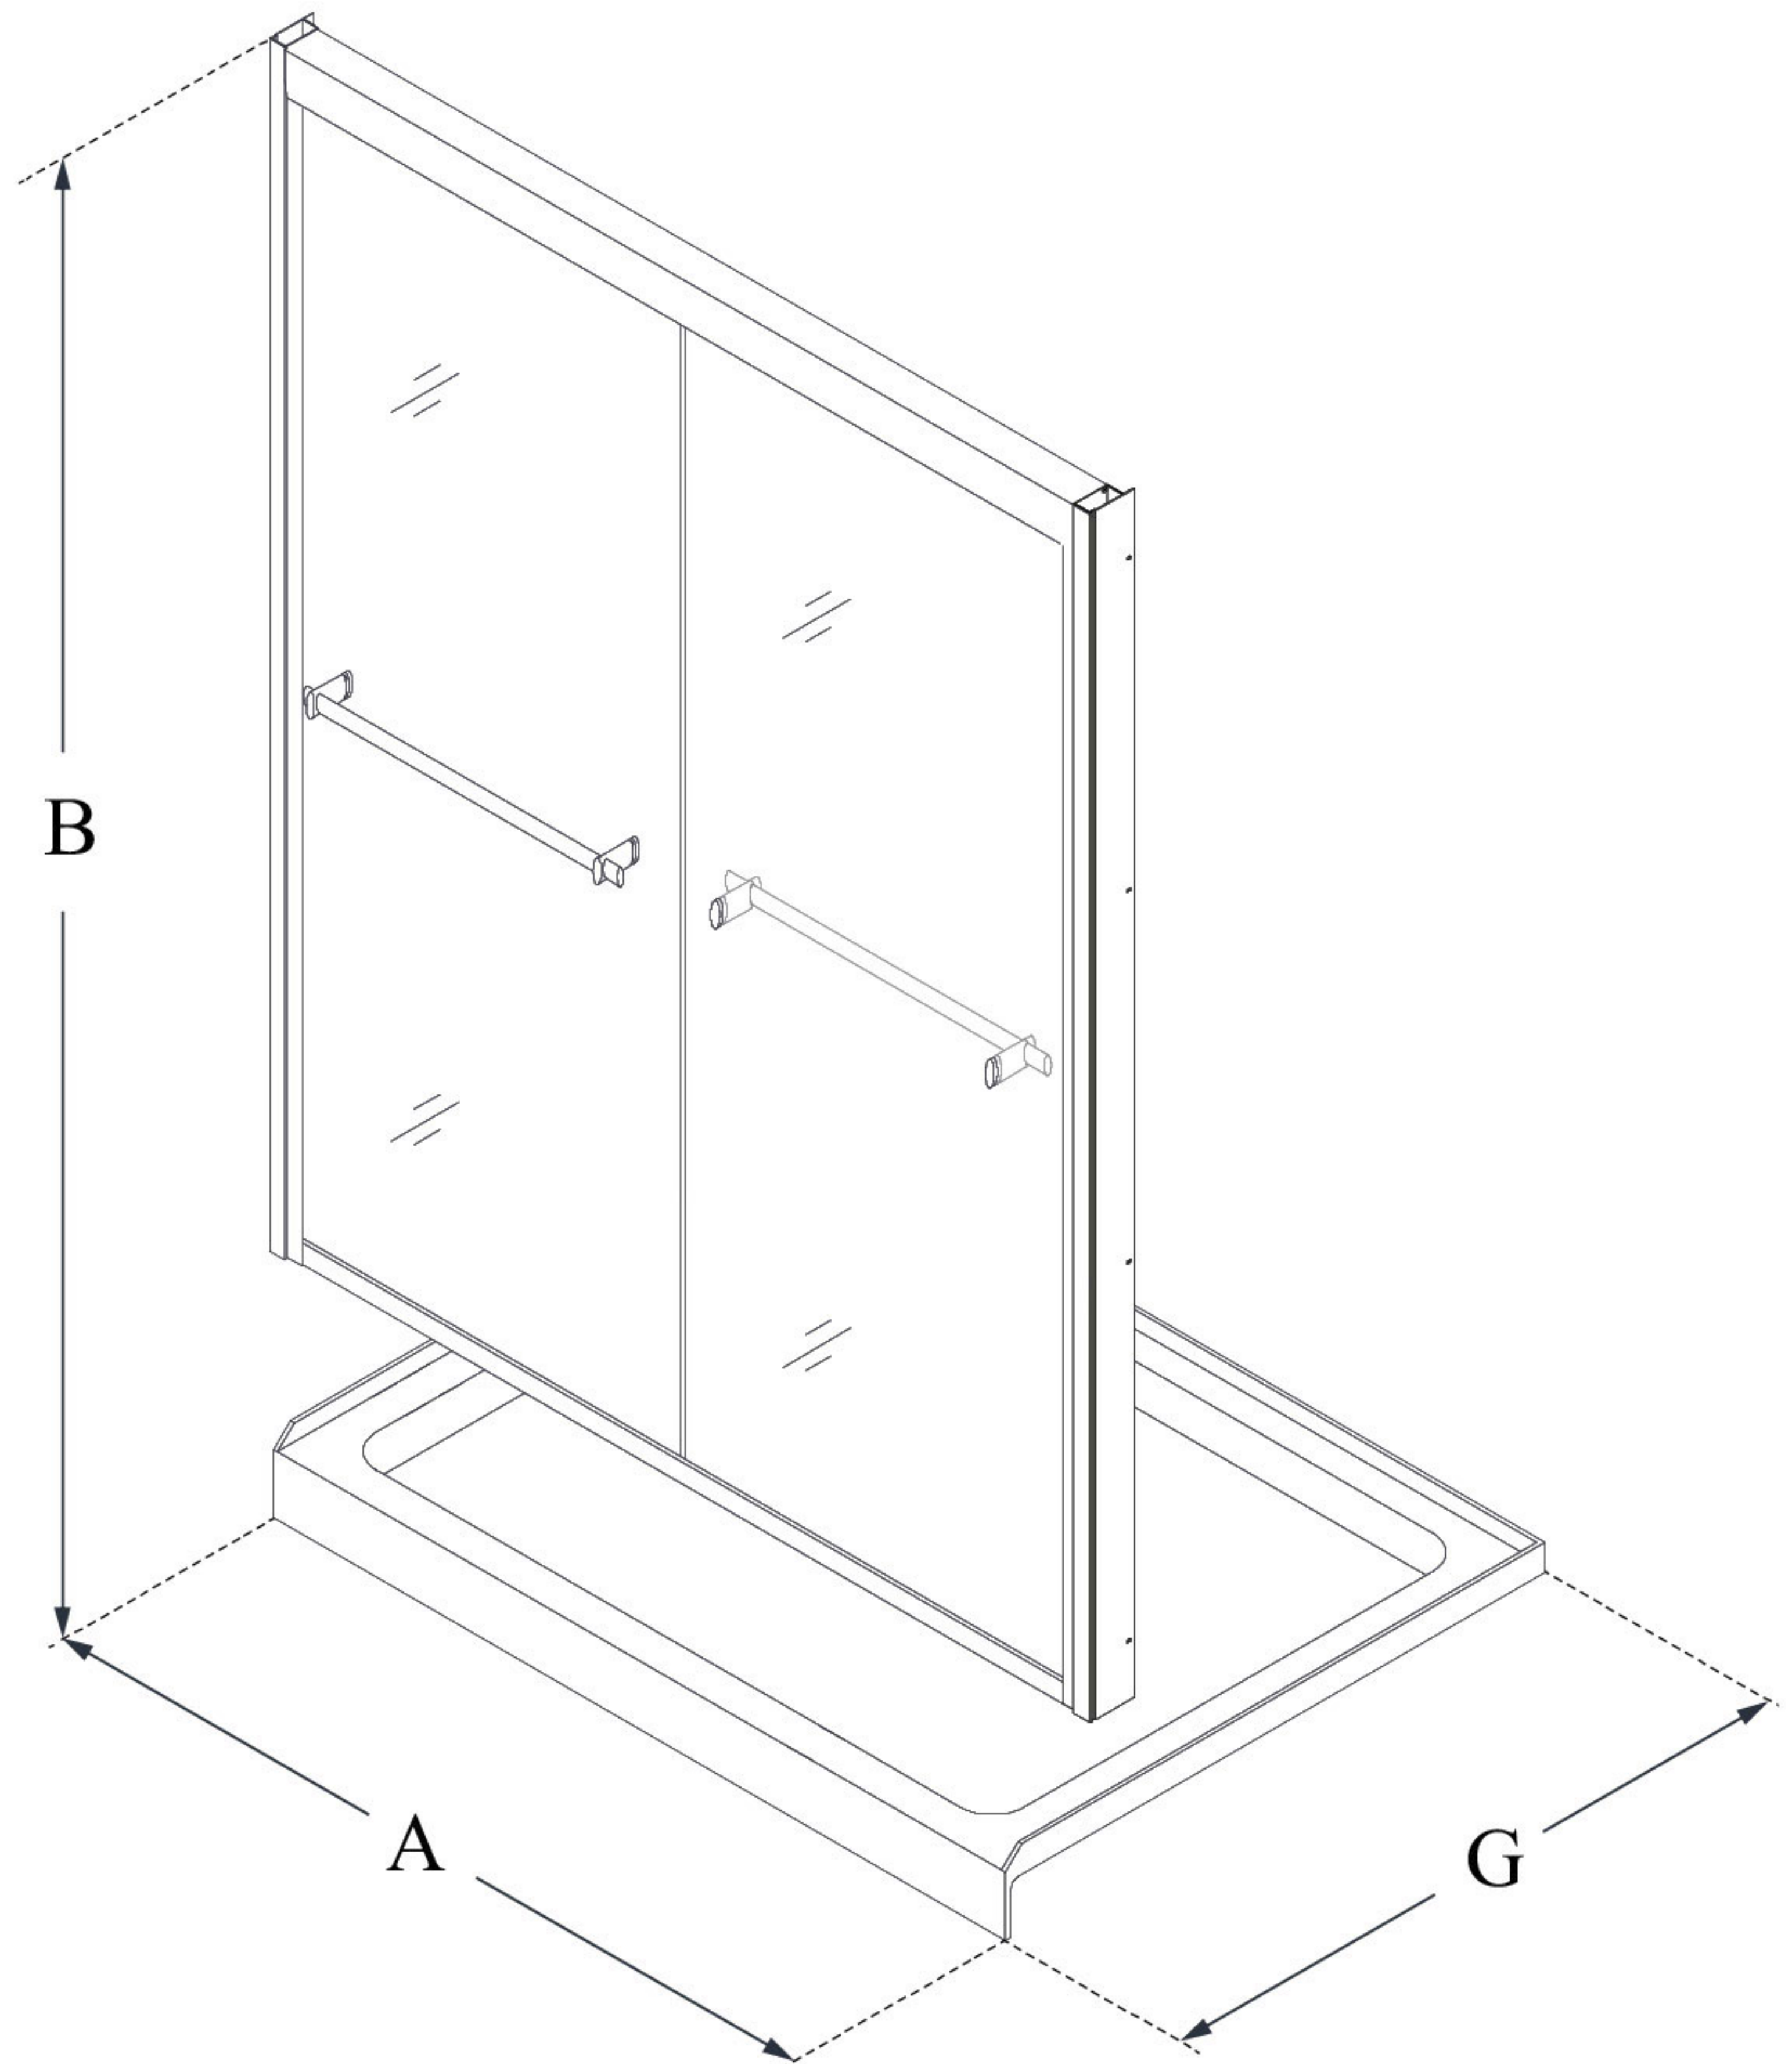

## DUET

DreamLine Duet 34 in. D x 60 in.  
W x 74 3/4 in. H Bypass Sliding  
Shower Door and SlimLine  
Shower Base Kit

### KIT CONTENTS:

- SHOWER DOOR
- SHOWER BASE

### CONFIGURATION DIMENSIONS:

**A: 60"**  
KIT WIDTH

**B: 74 3/4"**  
KIT HEIGHT

**G: 34"**  
KIT DEPTH

### AVAILABLE DRAIN LOCATIONS:

- CENTER
- LEFT
- RIGHT

For precise drain location, please refer to the  
included base technical drawing

DreamLine reserves the right to update or modify the hardware or materials pictured  
without prior notice for the purpose of product improvement and customer satisfaction.