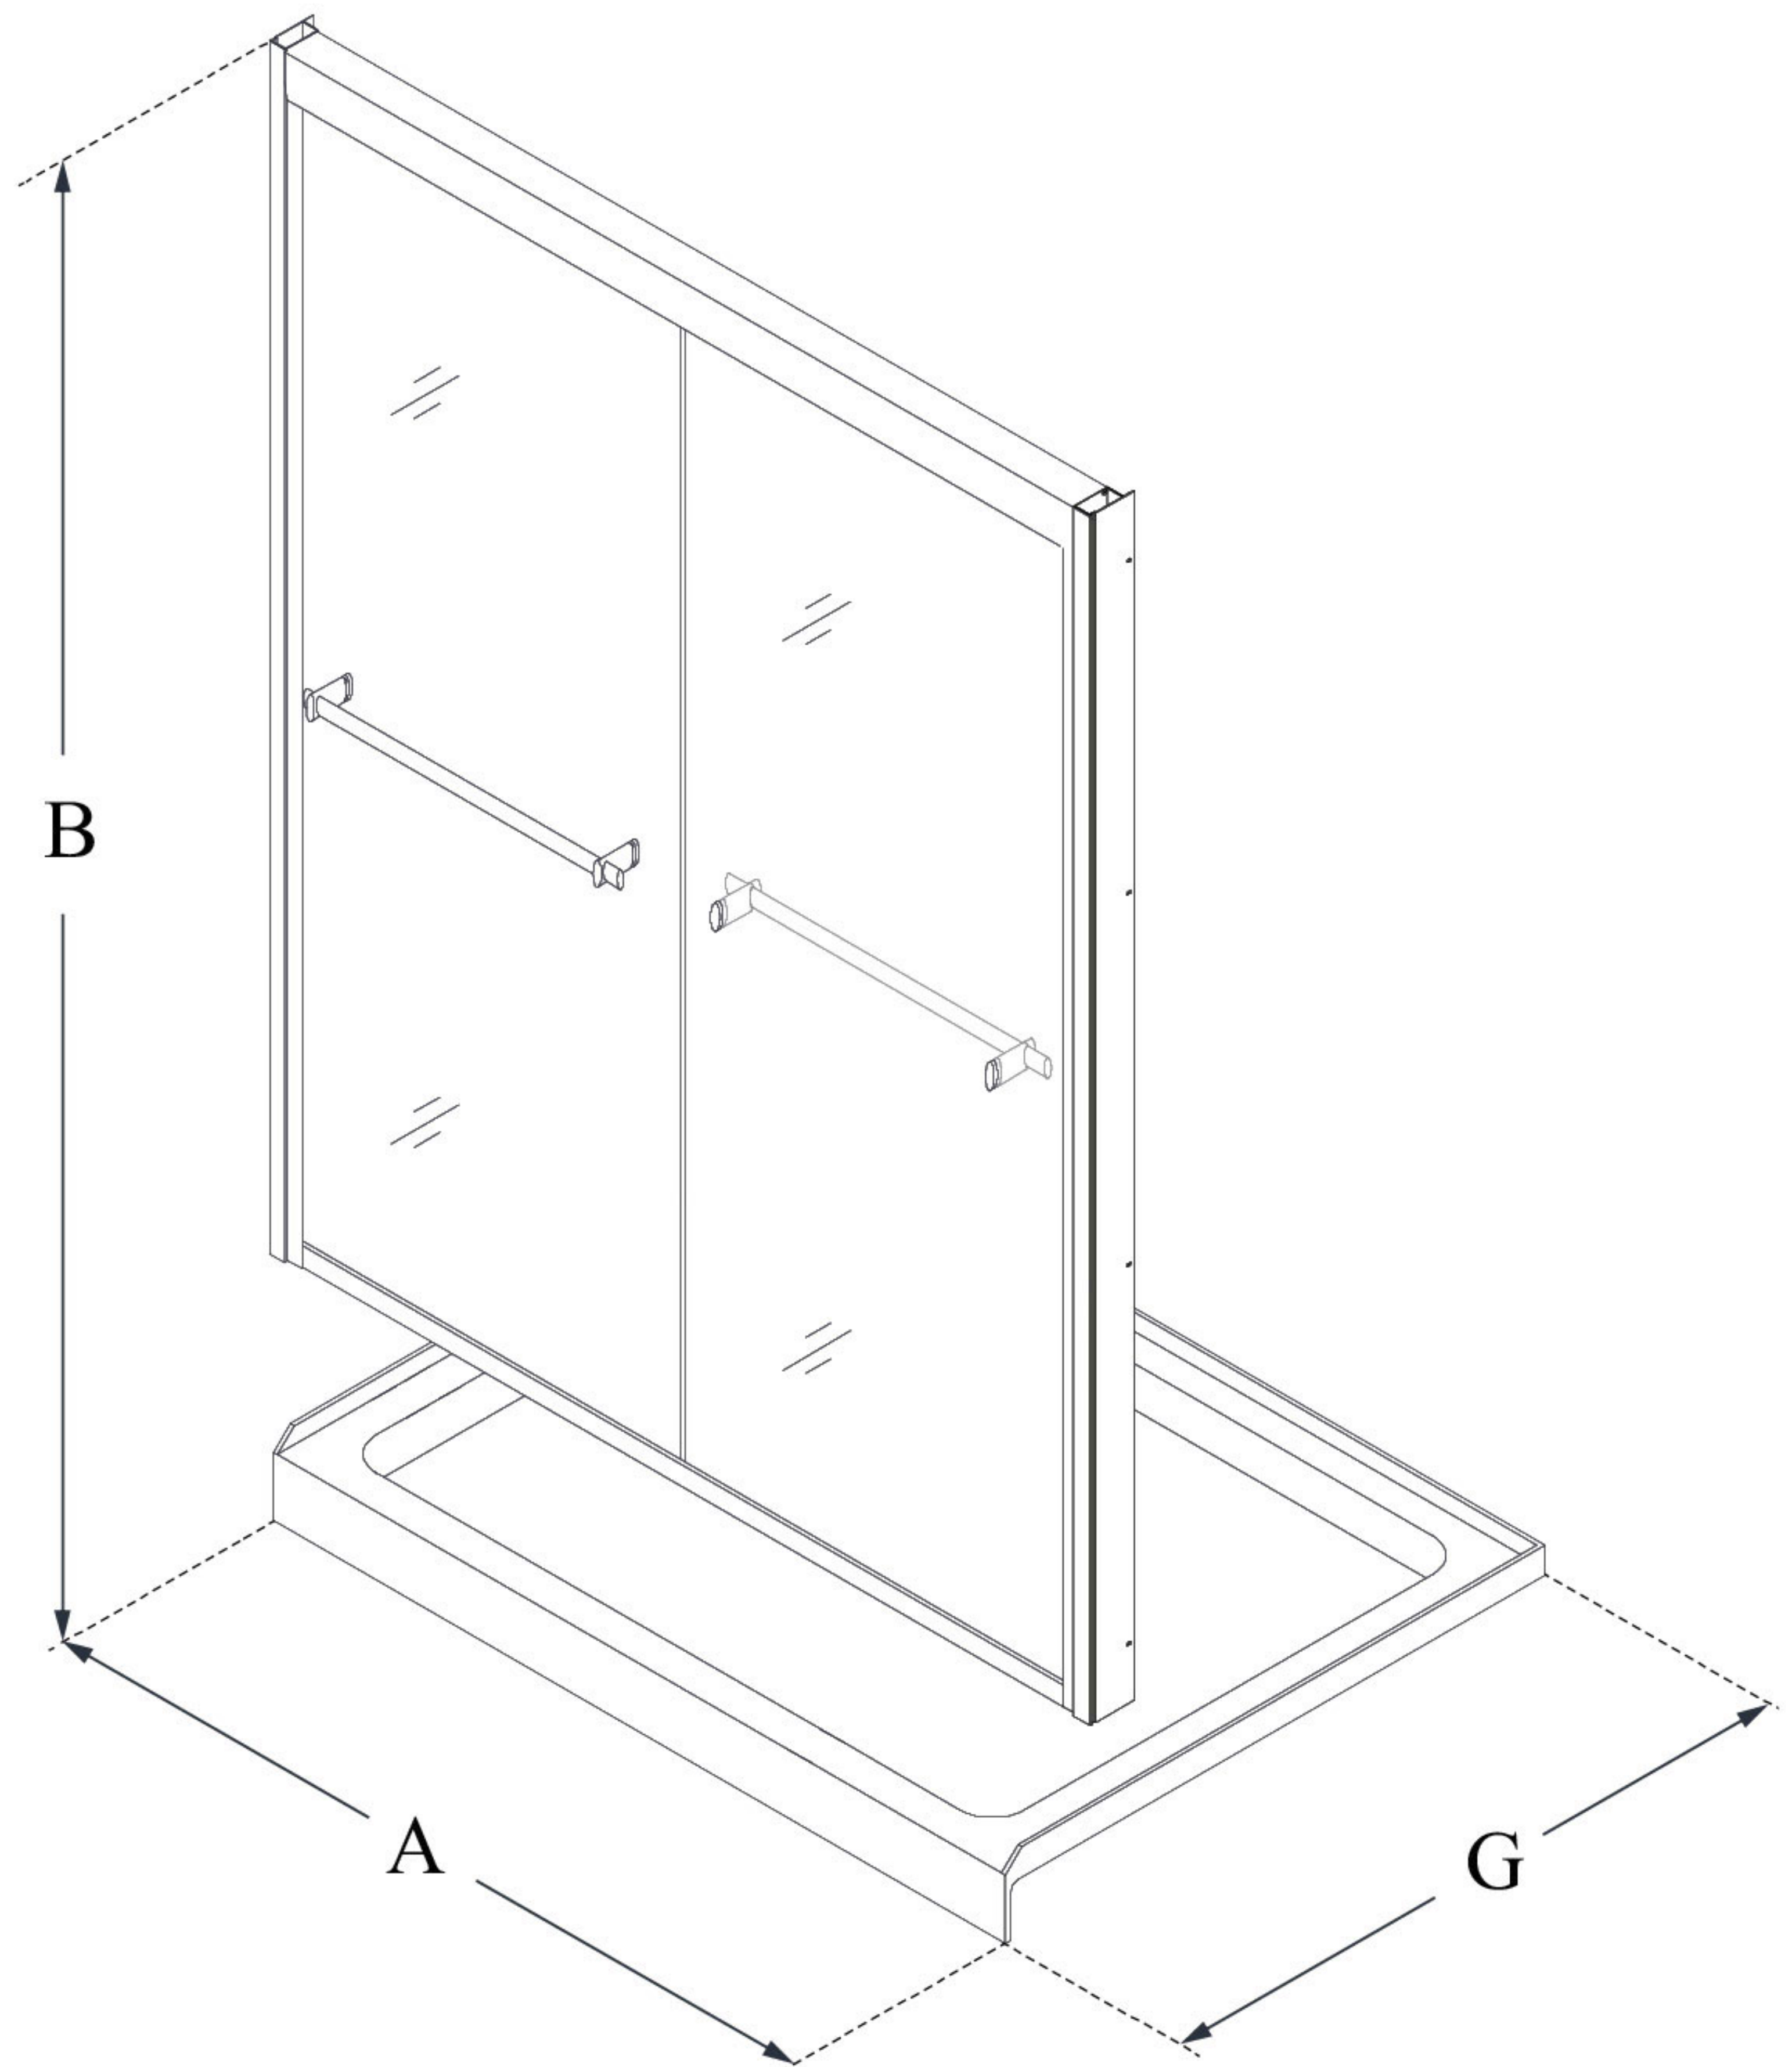

MODEL INFORMATION

DL-6951

DUET

DreamLine Duet 32 in. D x 60 in.
W x 74 3/4 in. H Bypass Sliding
Shower Door and SlimLine
Shower Base Kit

KIT CONTENTS:

- SHOWER DOOR
- SHOWER BASE

CONFIGURATION DIMENSIONS:

A: 60"
KIT WIDTH

B: 74 3/4"
KIT HEIGHT

G: 32"
KIT DEPTH

AVAILABLE DRAIN LOCATIONS:

- CENTER
- LEFT
- RIGHT

For precise drain location, please refer to the
included base technical drawing

DreamLine reserves the right to update or modify the hardware or materials pictured
without prior notice for the purpose of product improvement and customer satisfaction.