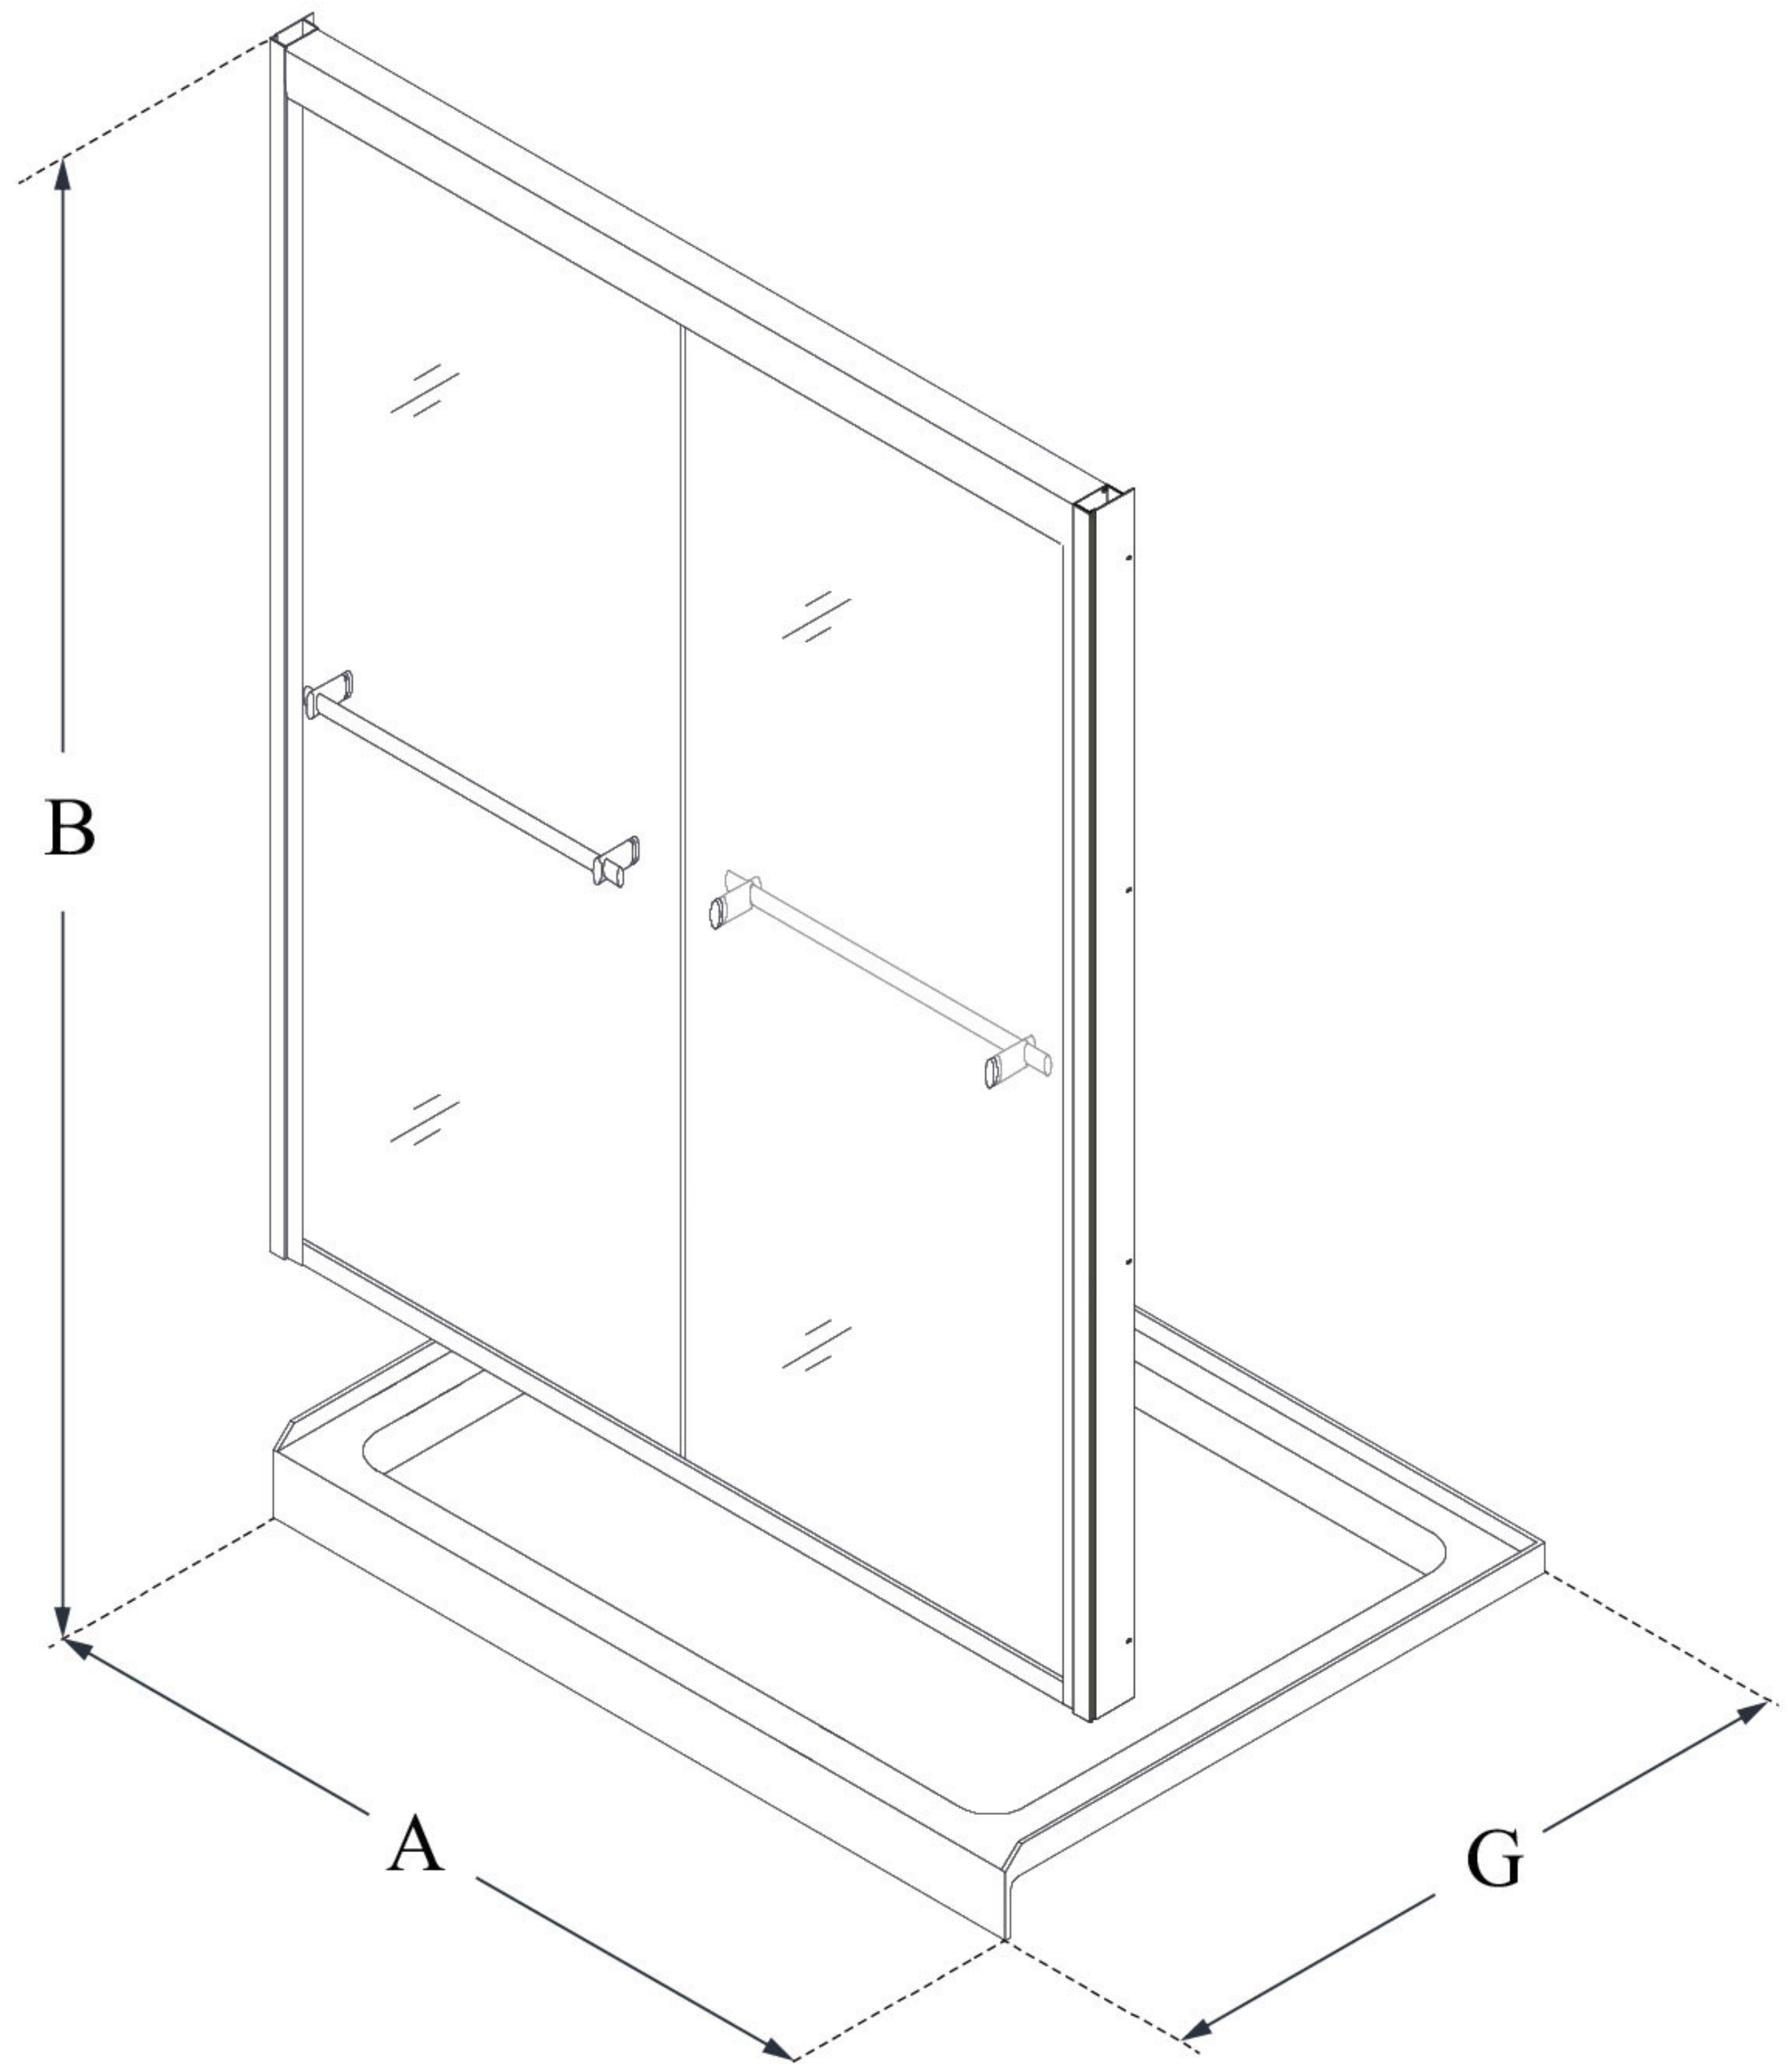

MODEL INFORMATION

DL-6950

DUET

DreamLine Duet 30 in. D x 60 in.
W x 74 3/4 in. H Bypass Sliding
Shower Door and SlimLine
Shower Base Kit

KIT CONTENTS:

- SHOWER DOOR
- SHOWER BASE

CONFIGURATION DIMENSIONS:

A: 60"
KIT WIDTH

B: 74 3/4"
KIT HEIGHT

G: 30"
KIT DEPTH

AVAILABLE DRAIN LOCATIONS:

- CENTER
- LEFT
- RIGHT

For precise drain location, please refer to the
included base technical drawing

DreamLine reserves the right to update or modify the hardware or materials pictured
without prior notice for the purpose of product improvement and customer satisfaction.