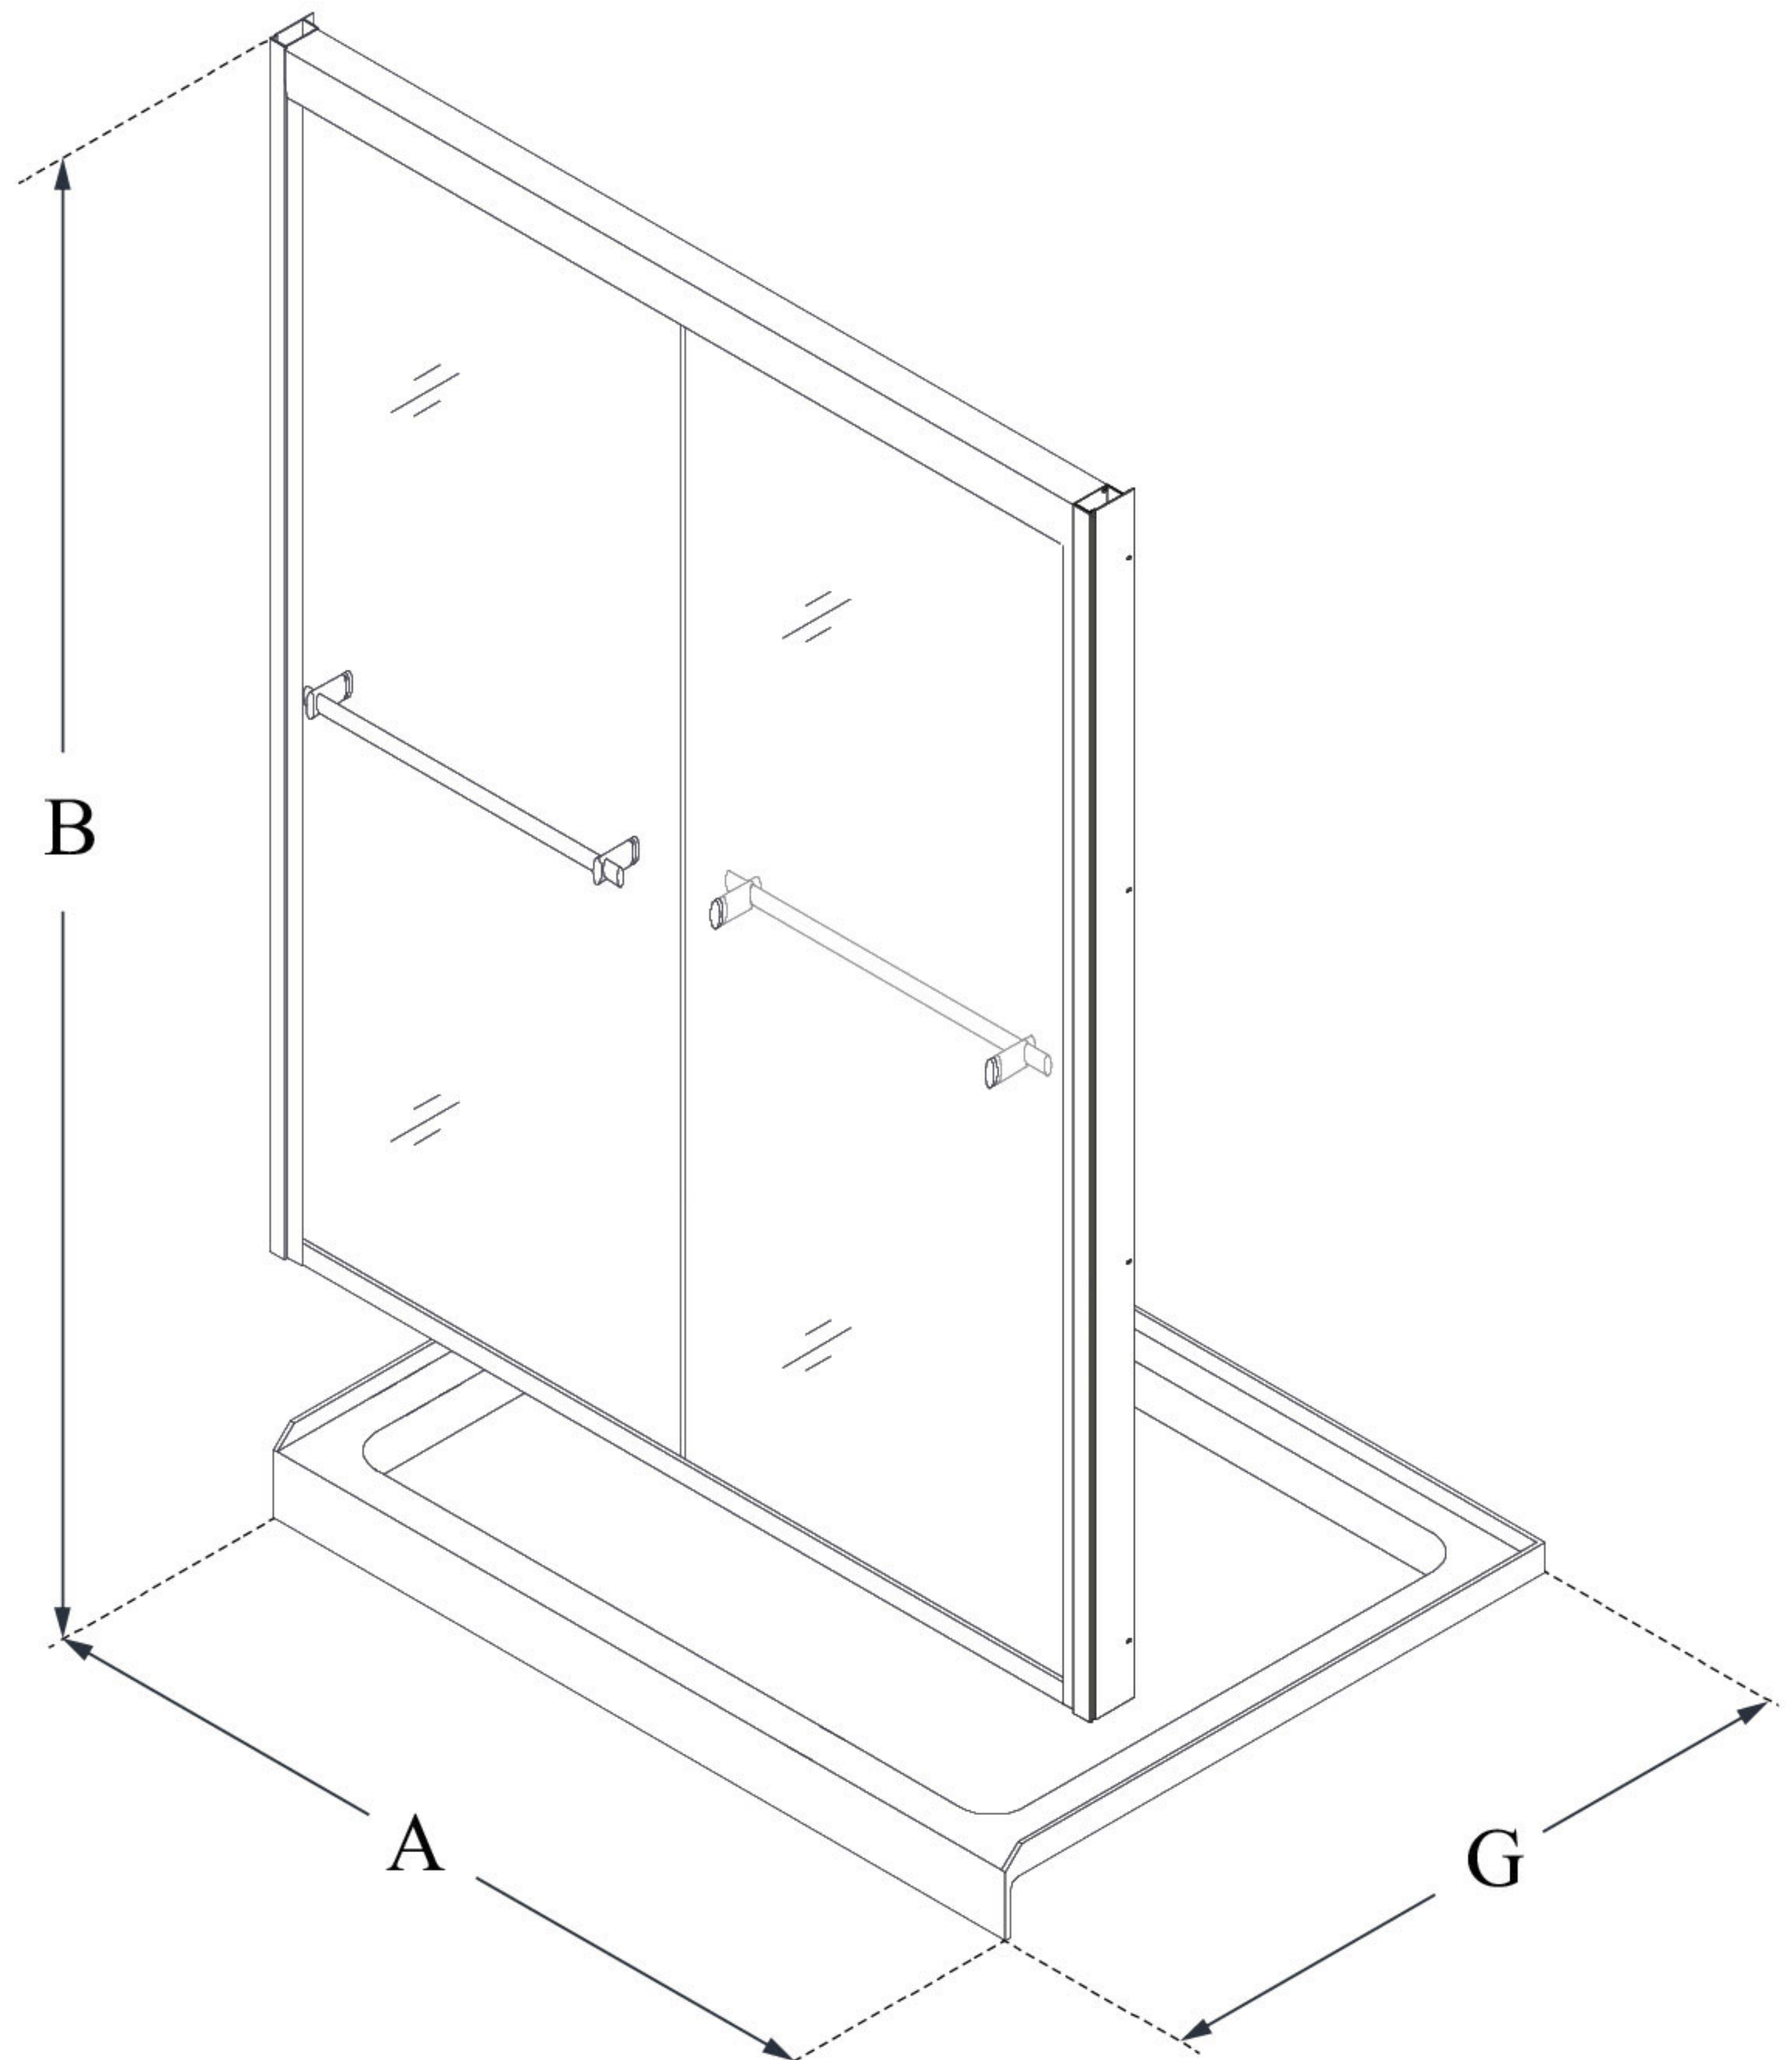

MODEL INFORMATION

DL-6950

DUET

DreamLine Duet 30 in. D x 60 in.
W x 74 3/4 in. H Bypass Sliding
Shower Door and SlimLine
Shower Base Kit

KIT CONTENTS:

- SHOWER DOOR
- SHOWER BASE

CONFIGURATION DIMENSIONS:

A: 60"
KIT WIDTH

B: 74 3/4"
KIT HEIGHT

G: 30"
KIT DEPTH

AVAILABLE DRAIN LOCATIONS:

- CENTER
- LEFT
- RIGHT

For precise drain location, please refer to the
included base technical drawing

DreamLine reserves the right to update or modify the hardware or materials pictured
without prior notice for the purpose of product improvement and customer satisfaction.