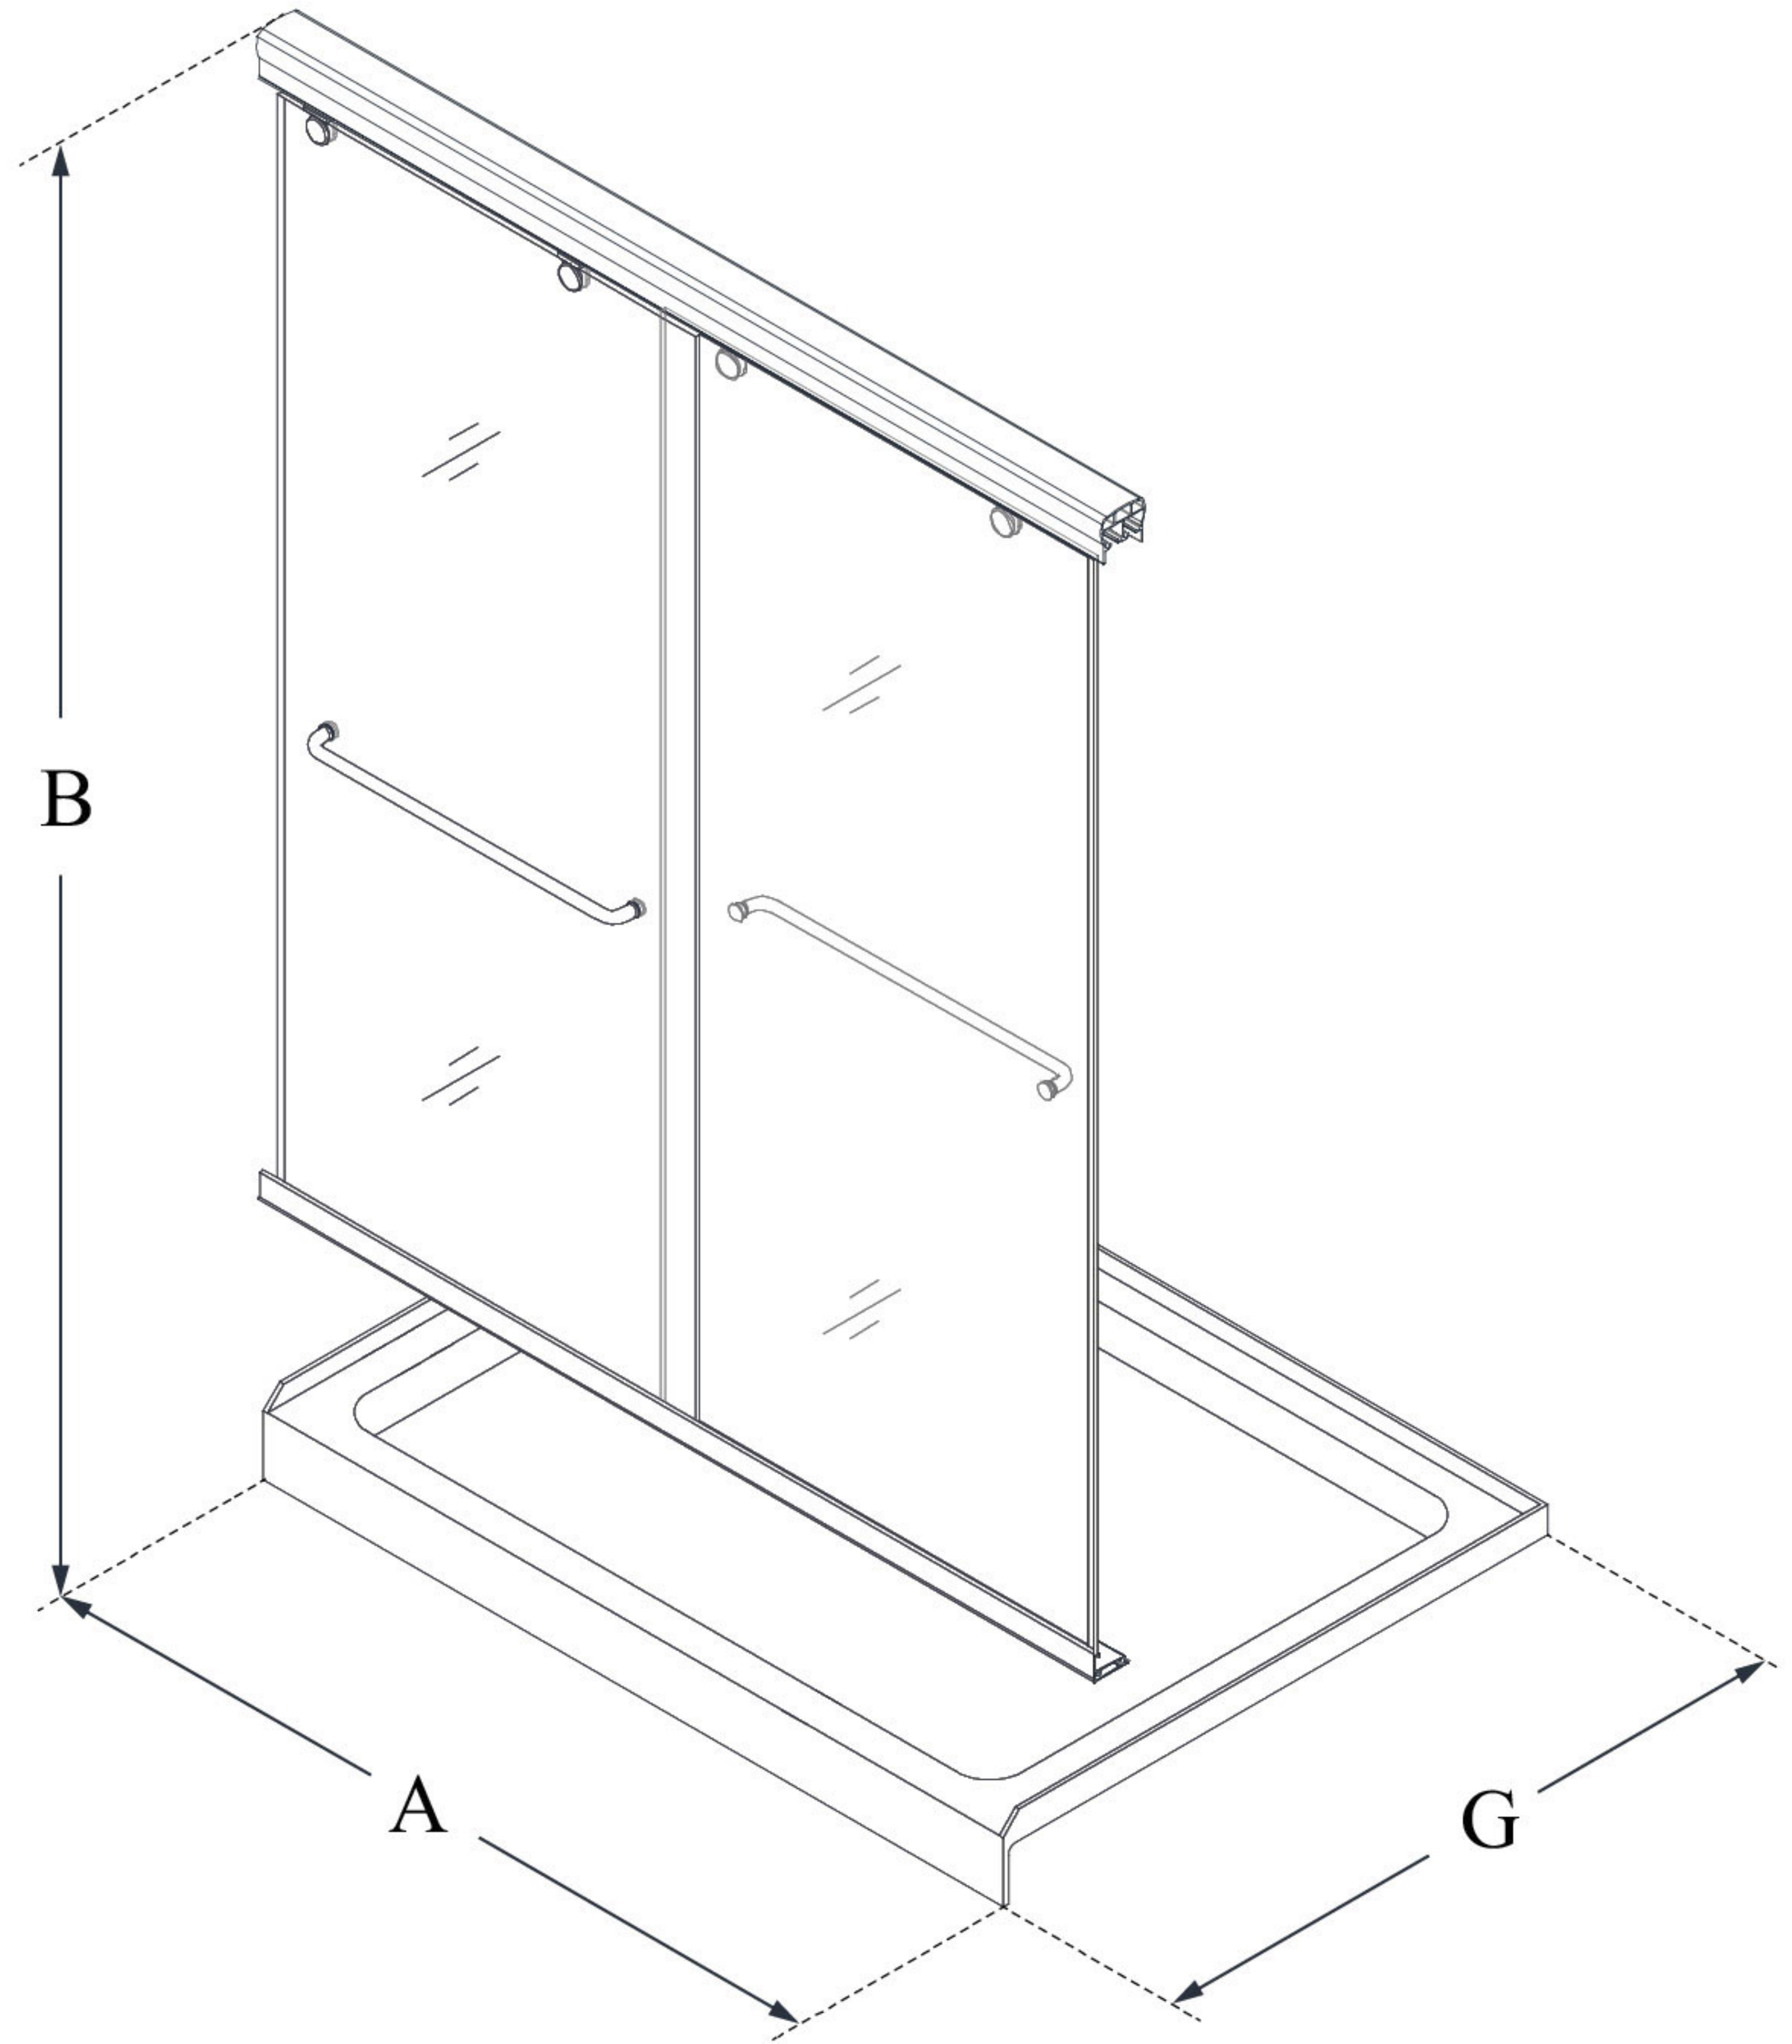

MODEL INFORMATION

DL-6941

CHARISMA

DreamLine Charisma 32 in. D x
60 in. W x 78 3/4 in. H Frameless
Bypass Sliding Shower Door and
SlimLine Shower Base Kit

KIT CONTENTS:

- SHOWER DOOR
- SHOWER BASE

CONFIGURATION DIMENSIONS:

A: 60"
KIT WIDTH

B: 78 3/4"
KIT HEIGHT

G: 32"
KIT DEPTH

AVAILABLE DRAIN LOCATIONS:

- CENTER
- LEFT
- RIGHT

For precise drain location, please refer to the
included base technical drawing

DreamLine reserves the right to update or modify the hardware or materials pictured
without prior notice for the purpose of product improvement and customer satisfaction.