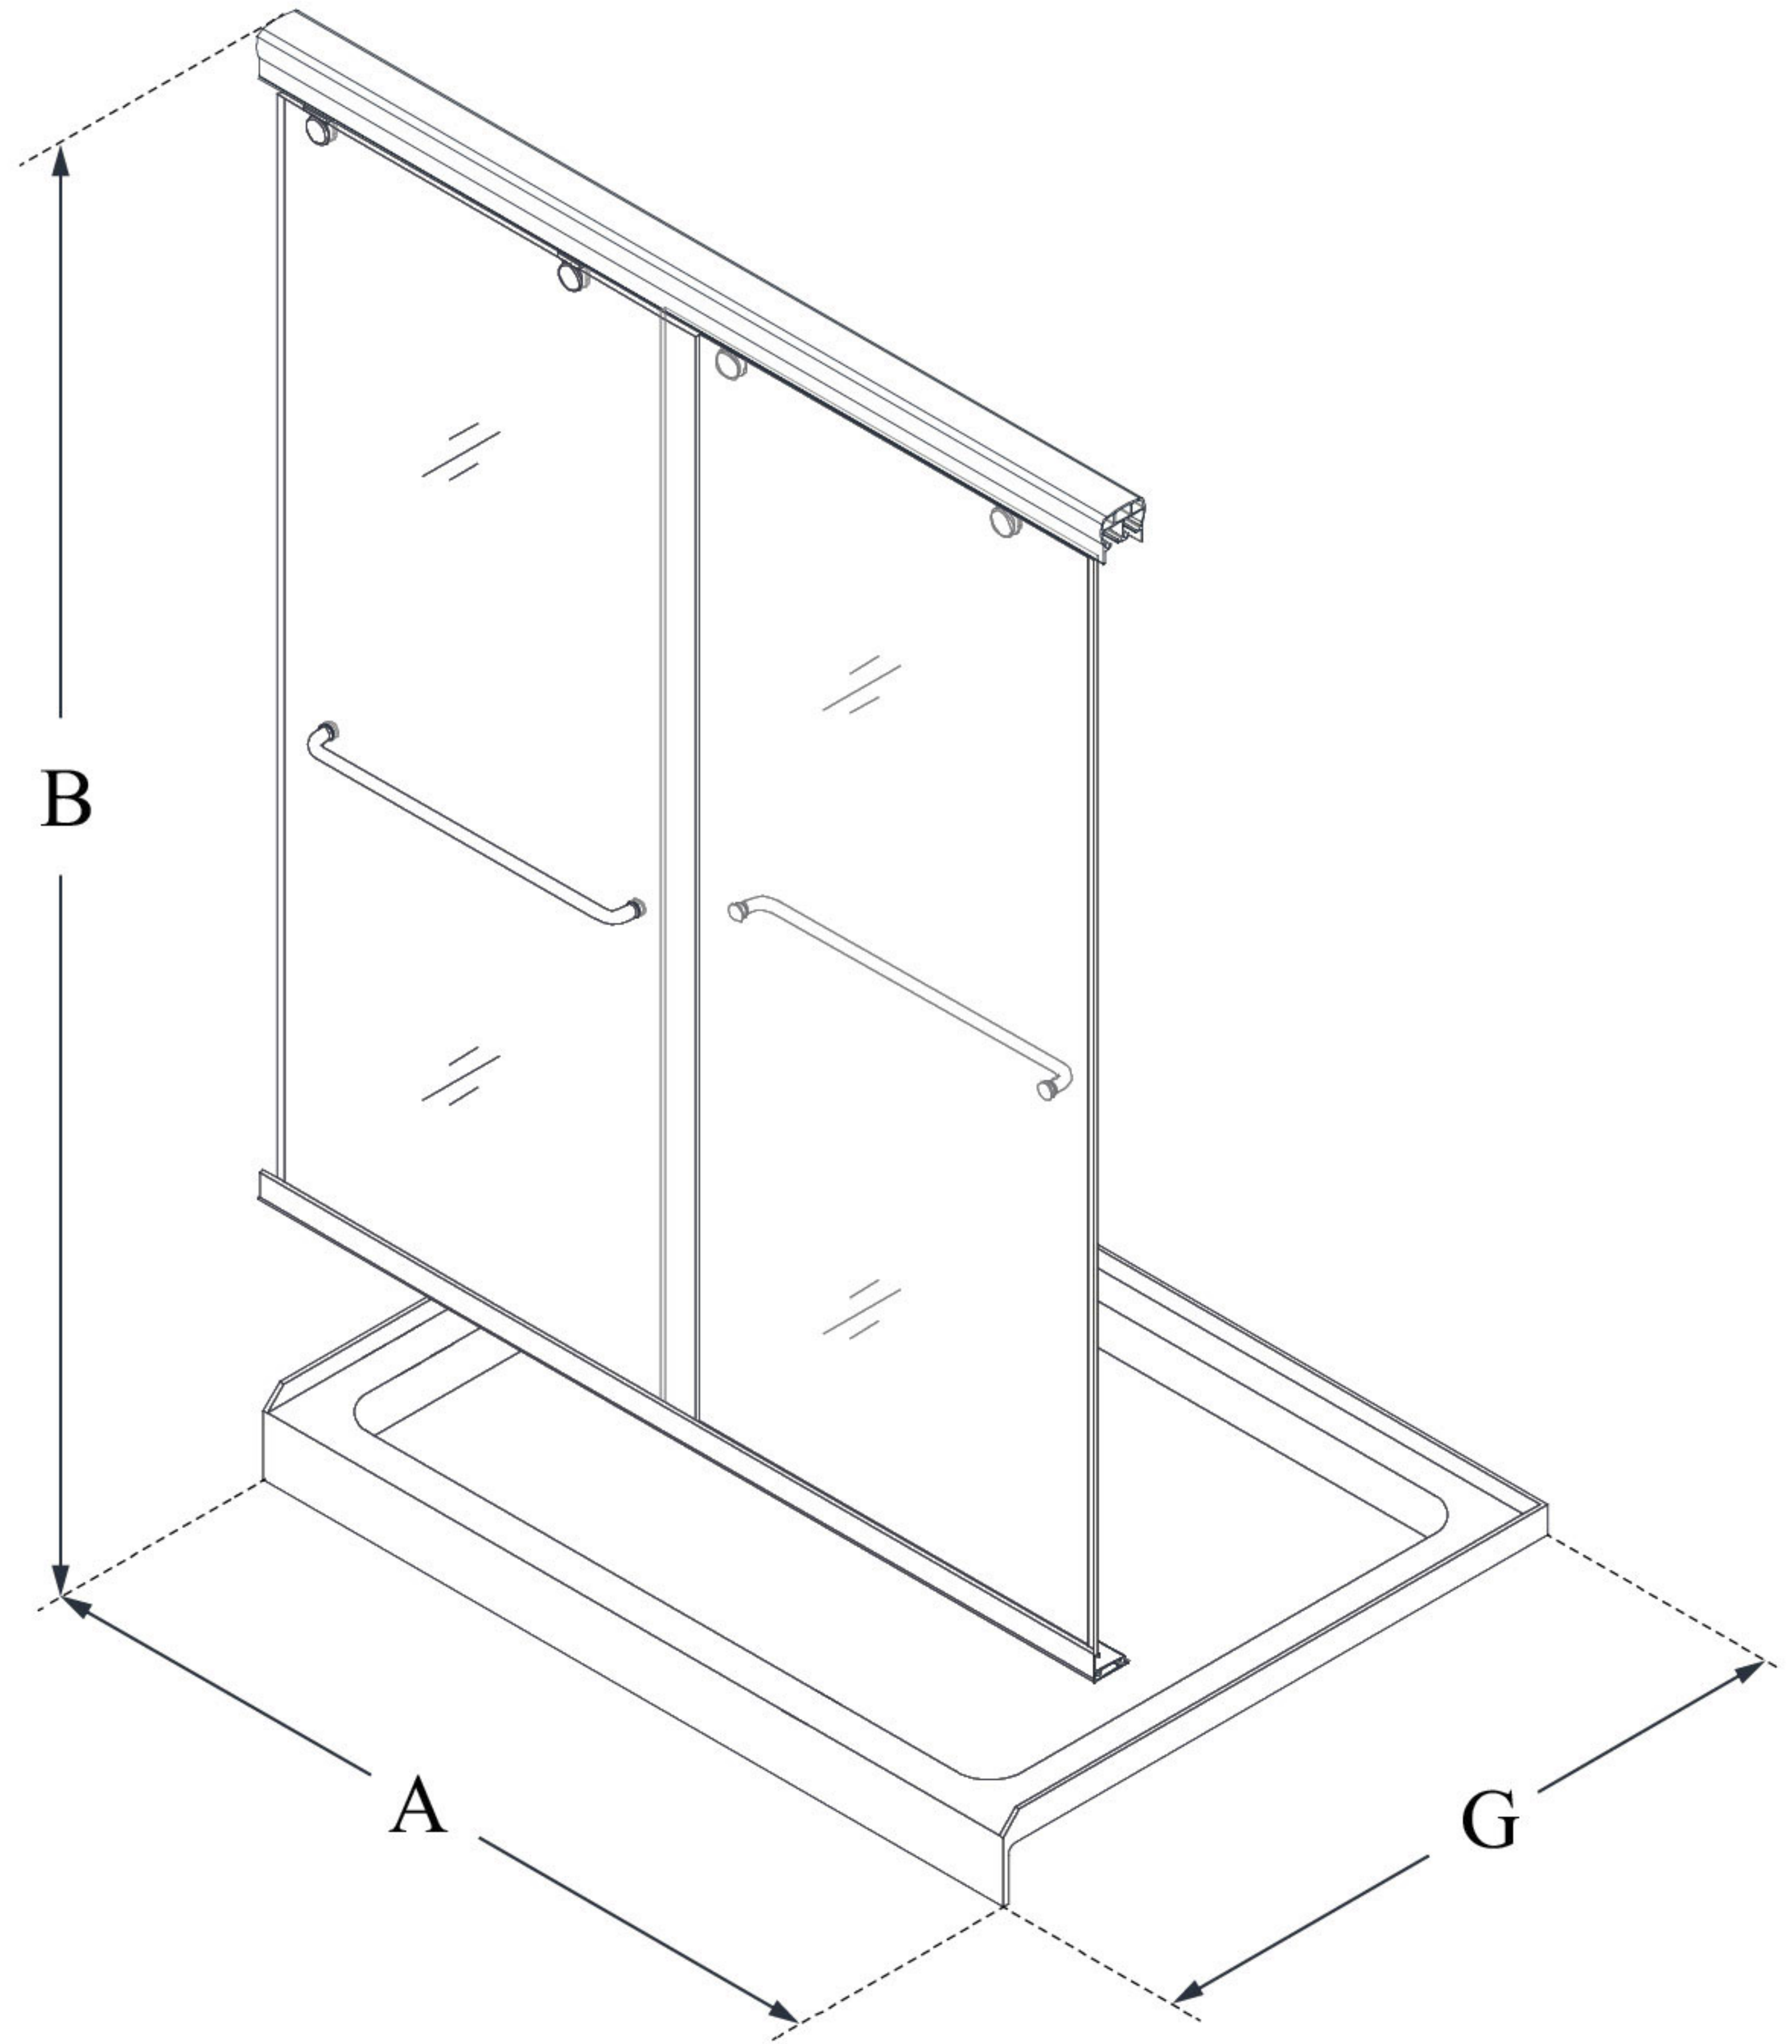

MODEL INFORMATION

DL-6940

CHARISMA

DreamLine Charisma 30 in. D x
60 in. W x 78 3/4 in. H Frameless
Bypass Sliding Shower Door and
SlimLine Shower Base Kit

KIT CONTENTS:

- SHOWER DOOR
- SHOWER BASE

CONFIGURATION DIMENSIONS:

A: 60"
KIT WIDTH

B: 78 3/4"
KIT HEIGHT

G: 30"
KIT DEPTH

AVAILABLE DRAIN LOCATIONS:

- CENTER
- LEFT
- RIGHT

For precise drain location, please refer to the
included base technical drawing

DreamLine reserves the right to update or modify the hardware or materials pictured
without prior notice for the purpose of product improvement and customer satisfaction.