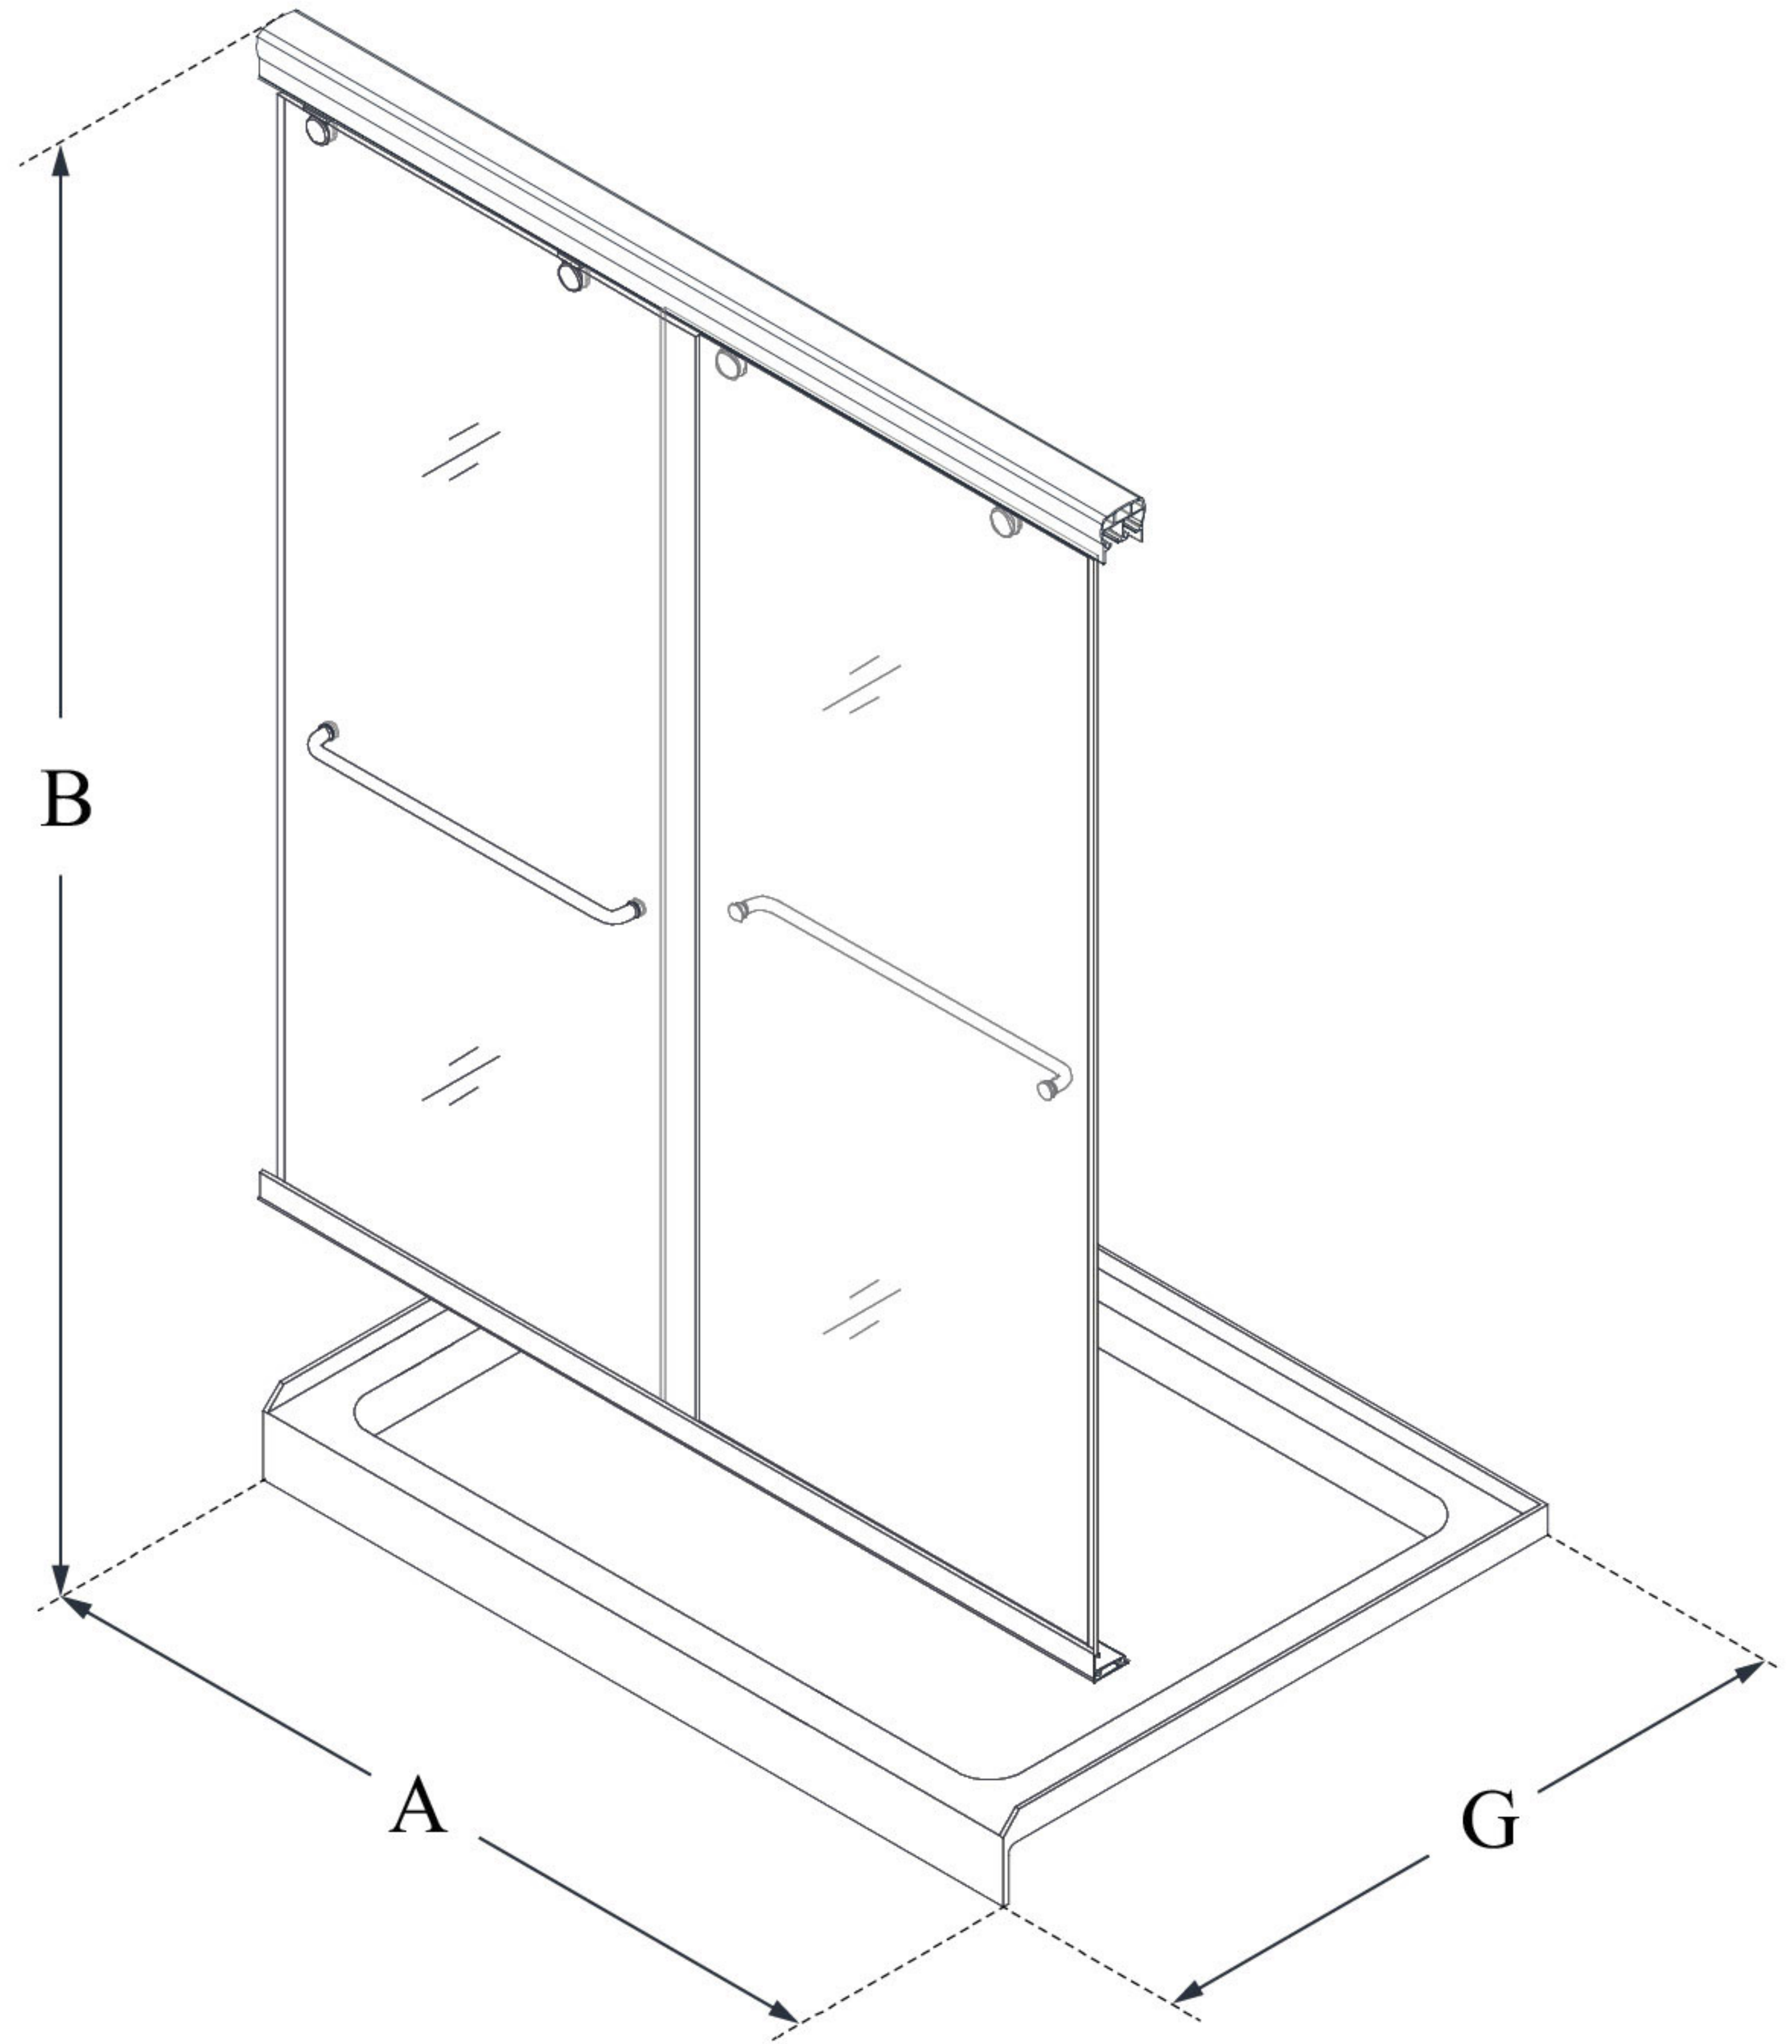

## CHARISMA

DreamLine Charisma 30 in. D x  
60 in. W x 78 3/4 in. H Frameless  
Bypass Sliding Shower Door and  
SlimLine Shower Base Kit

### KIT CONTENTS:

- SHOWER DOOR
- SHOWER BASE

### CONFIGURATION DIMENSIONS:

**A: 60"**  
KIT WIDTH

**B: 78 3/4"**  
KIT HEIGHT

**G: 30"**  
KIT DEPTH

### AVAILABLE DRAIN LOCATIONS:

- CENTER
- LEFT
- RIGHT

For precise drain location, please refer to the  
included base technical drawing

DreamLine reserves the right to update or modify the hardware or materials pictured  
without prior notice for the purpose of product improvement and customer satisfaction.