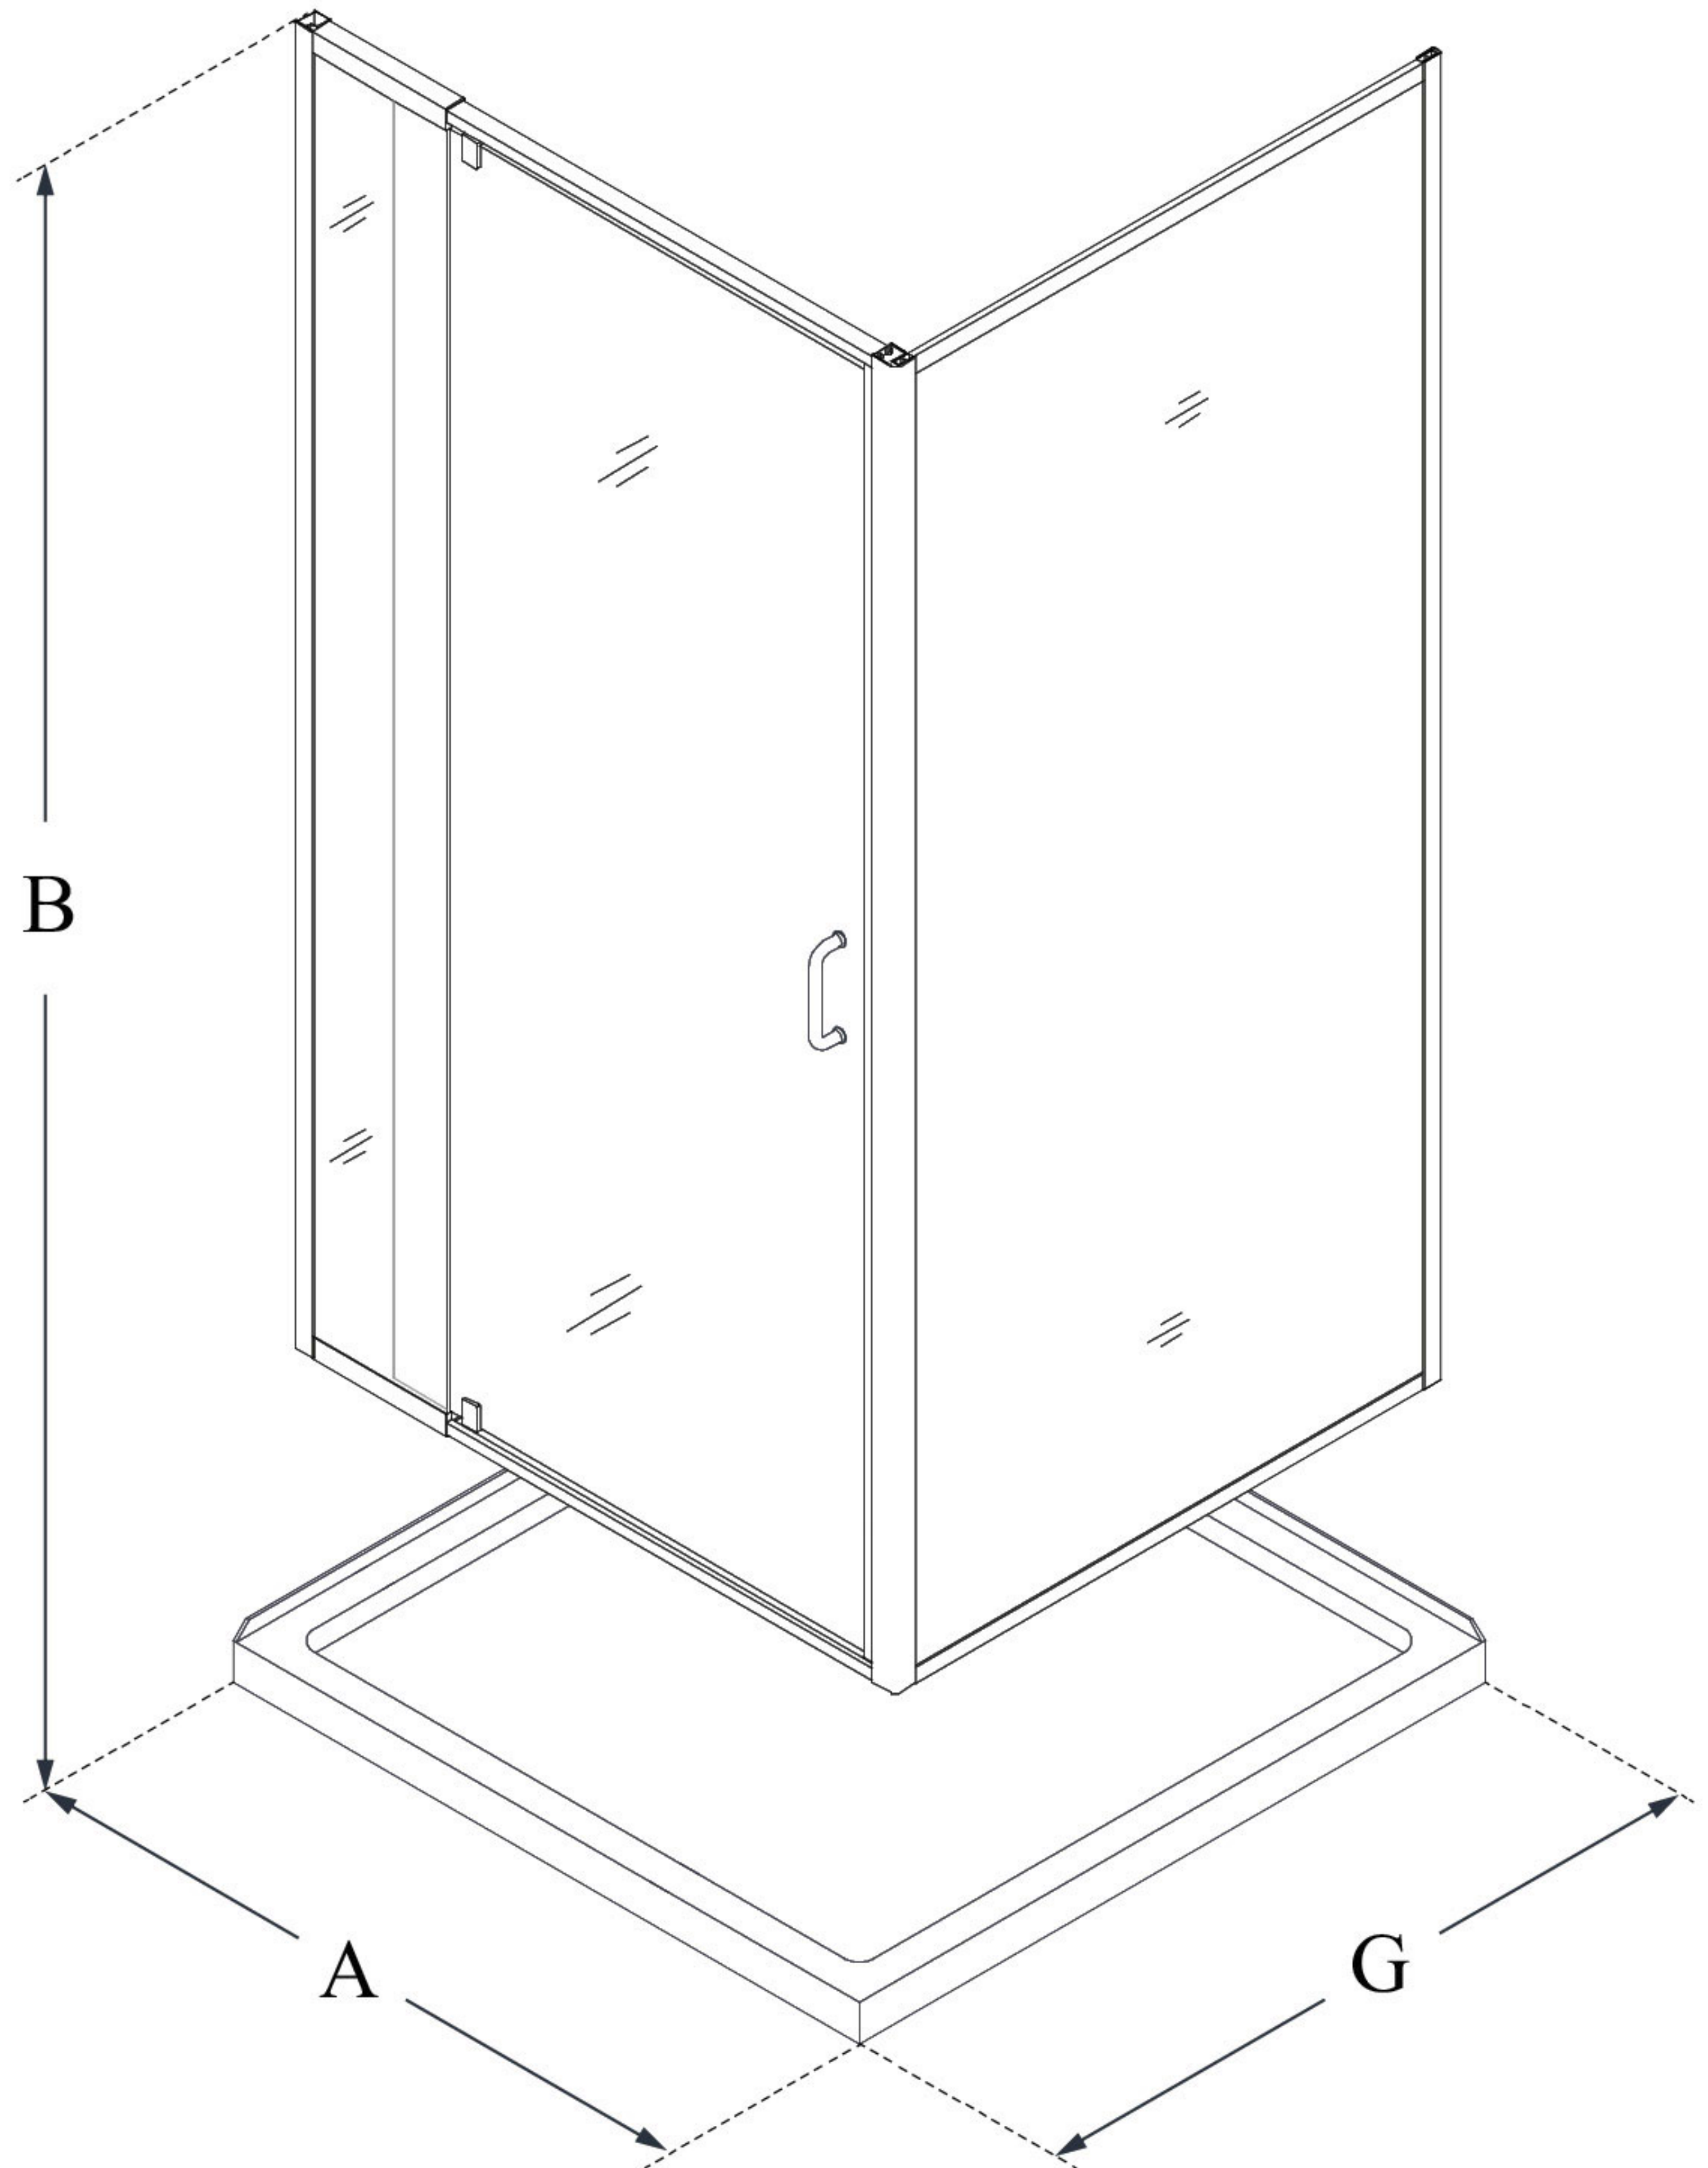

## FLEX

DreamLine Flex 32 in. D x 32 in.  
W x 74 3/4 in. H Semi-Frameless  
Pivot Shower Enclosure and  
SlimLine Shower Base Kit

### KIT CONTENTS:

- SHOWER ENCLOSURE
- SHOWER BASE

### CONFIGURATION DIMENSIONS:

**A: 32"**  
KIT WIDTH

**B: 74 3/4"**  
KIT HEIGHT

**G: 32"**  
KIT DEPTH

**AVAILABLE DRAIN LOCATIONS:**  
- CORNER

For precise drain location, please refer to the  
included base technical drawing