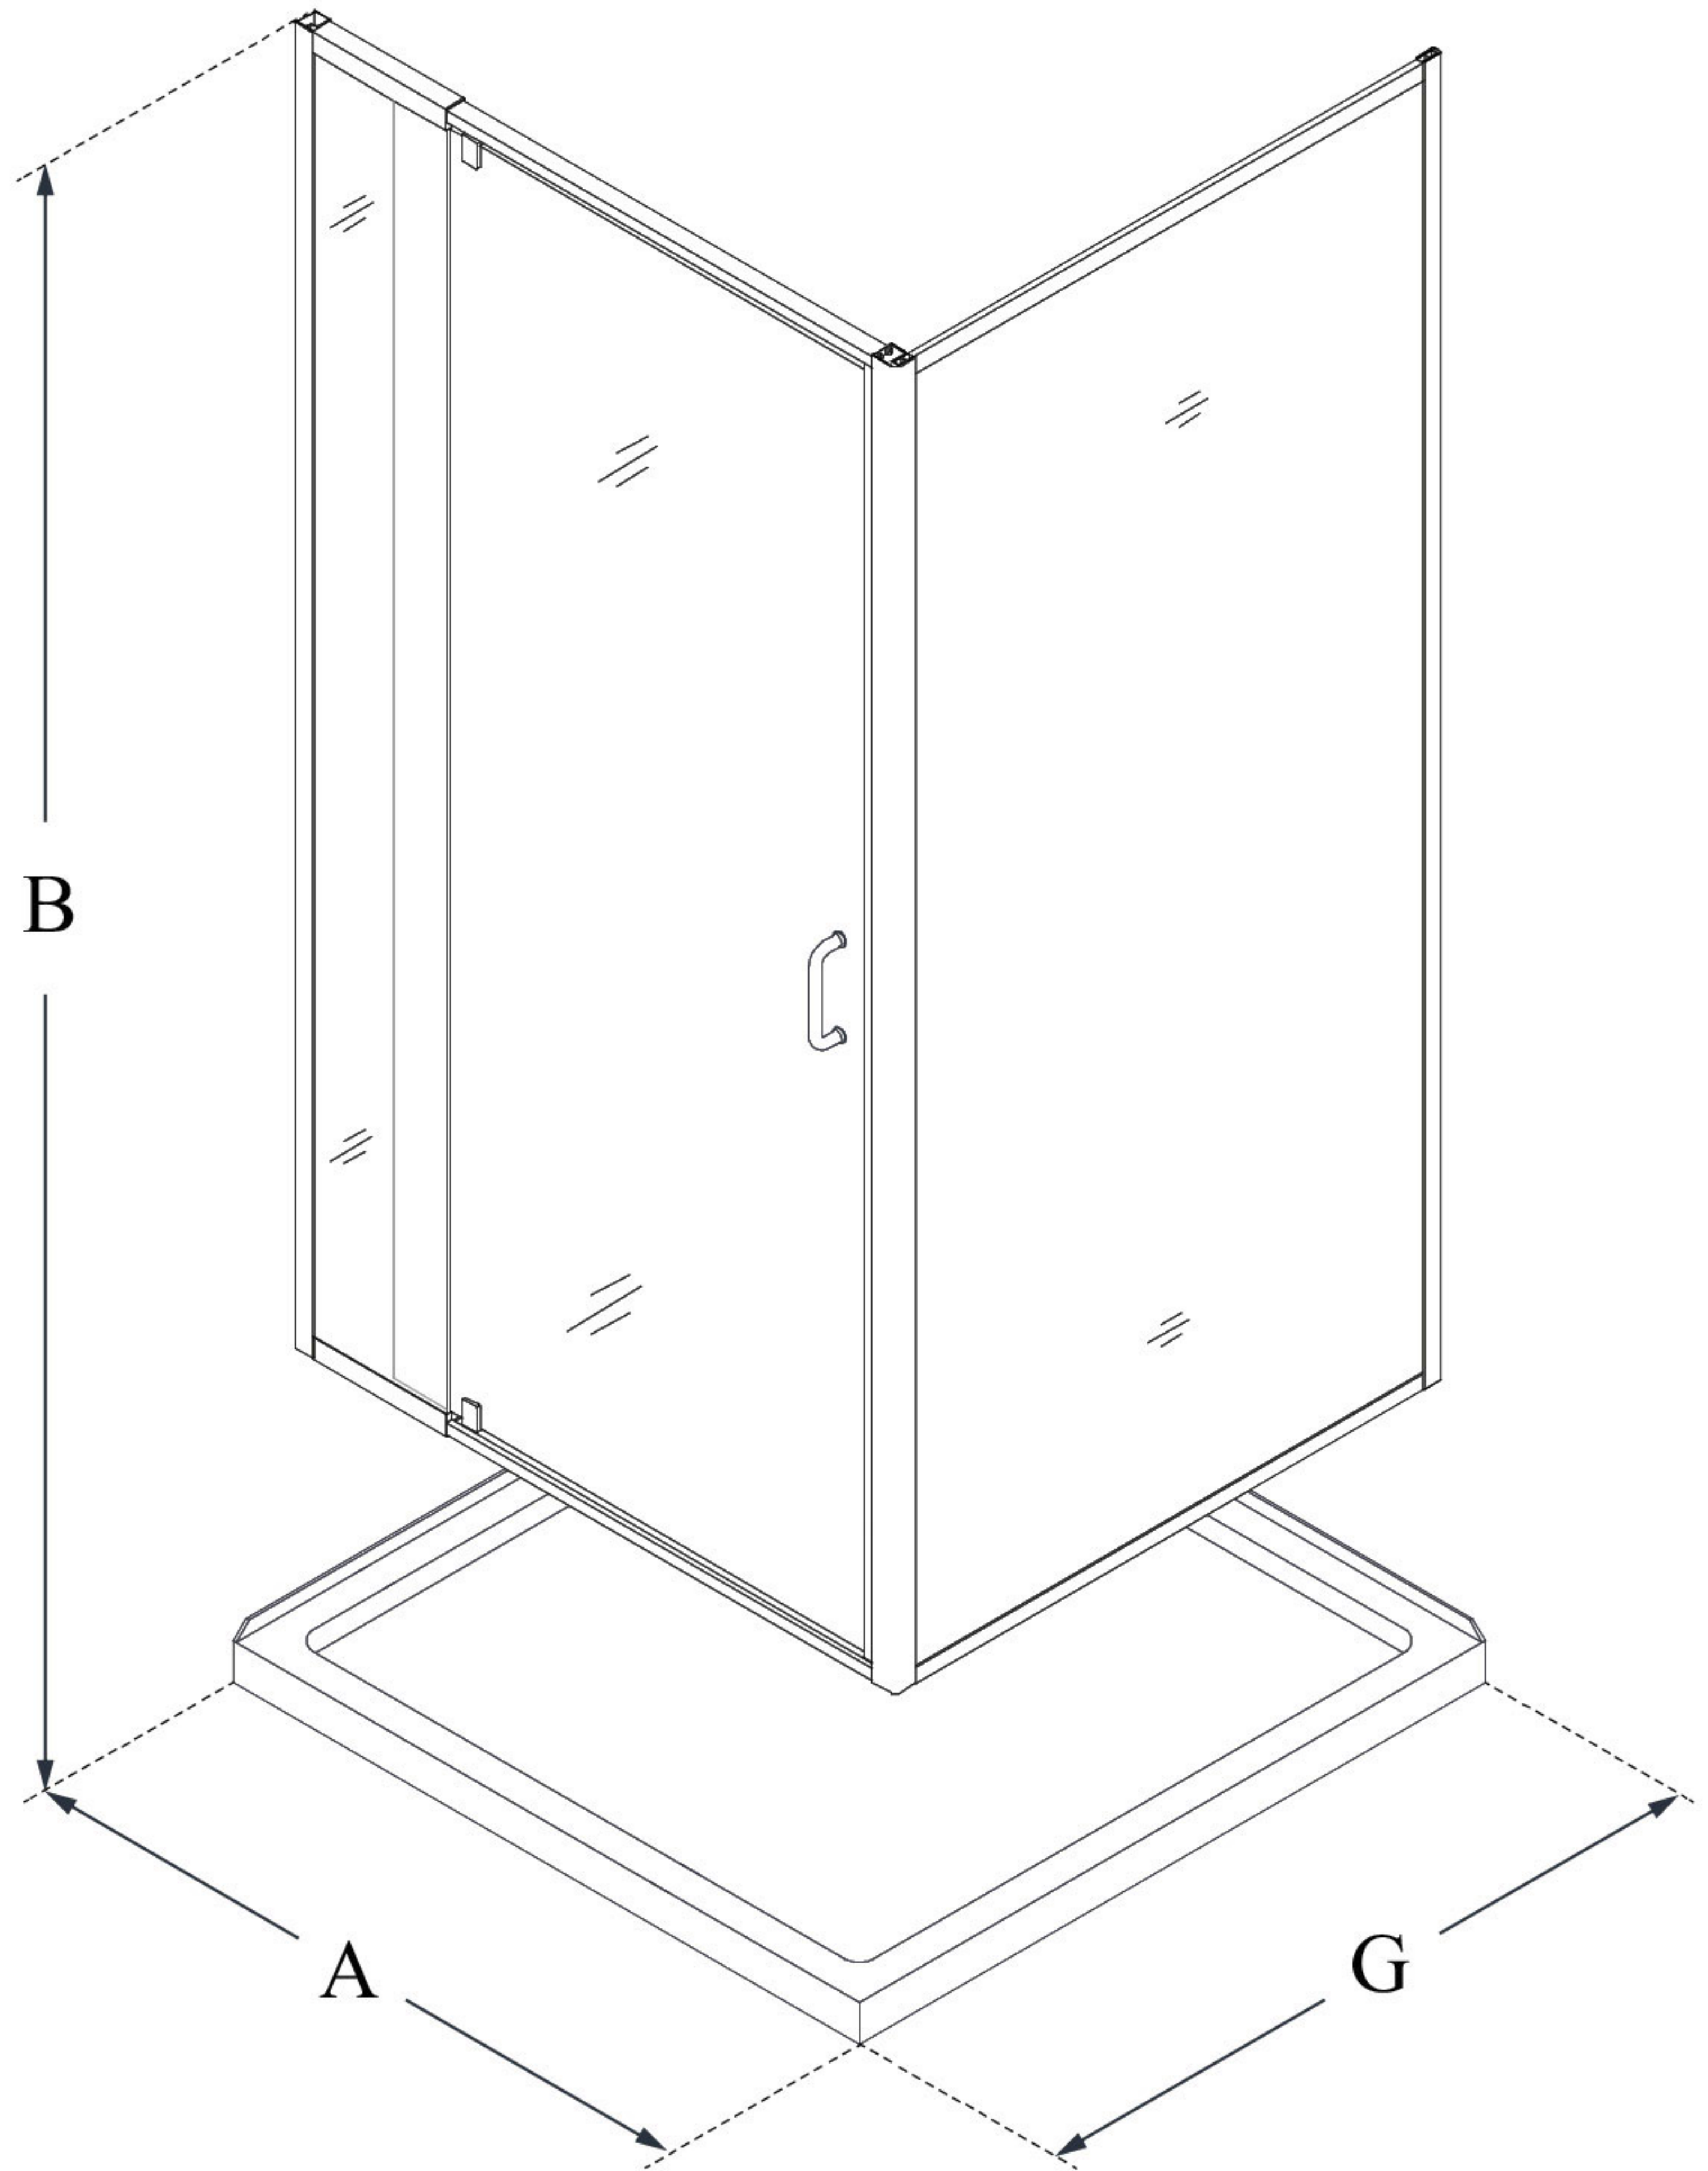

MODEL INFORMATION

DL-6714

FLEX

DreamLine Flex 32 in. D x 32 in.
W x 74 3/4 in. H Semi-Frameless
Pivot Shower Enclosure and
SlimLine Shower Base Kit

KIT CONTENTS:

- SHOWER ENCLOSURE
- SHOWER BASE

CONFIGURATION DIMENSIONS:

A: 32"
KIT WIDTH

B: 74 3/4"
KIT HEIGHT

G: 32"
KIT DEPTH

AVAILABLE DRAIN LOCATIONS:
- CORNER

For precise drain location, please refer to the
included base technical drawing

DreamLine reserves the right to update or modify the hardware or materials pictured
without prior notice for the purpose of product improvement and customer satisfaction.