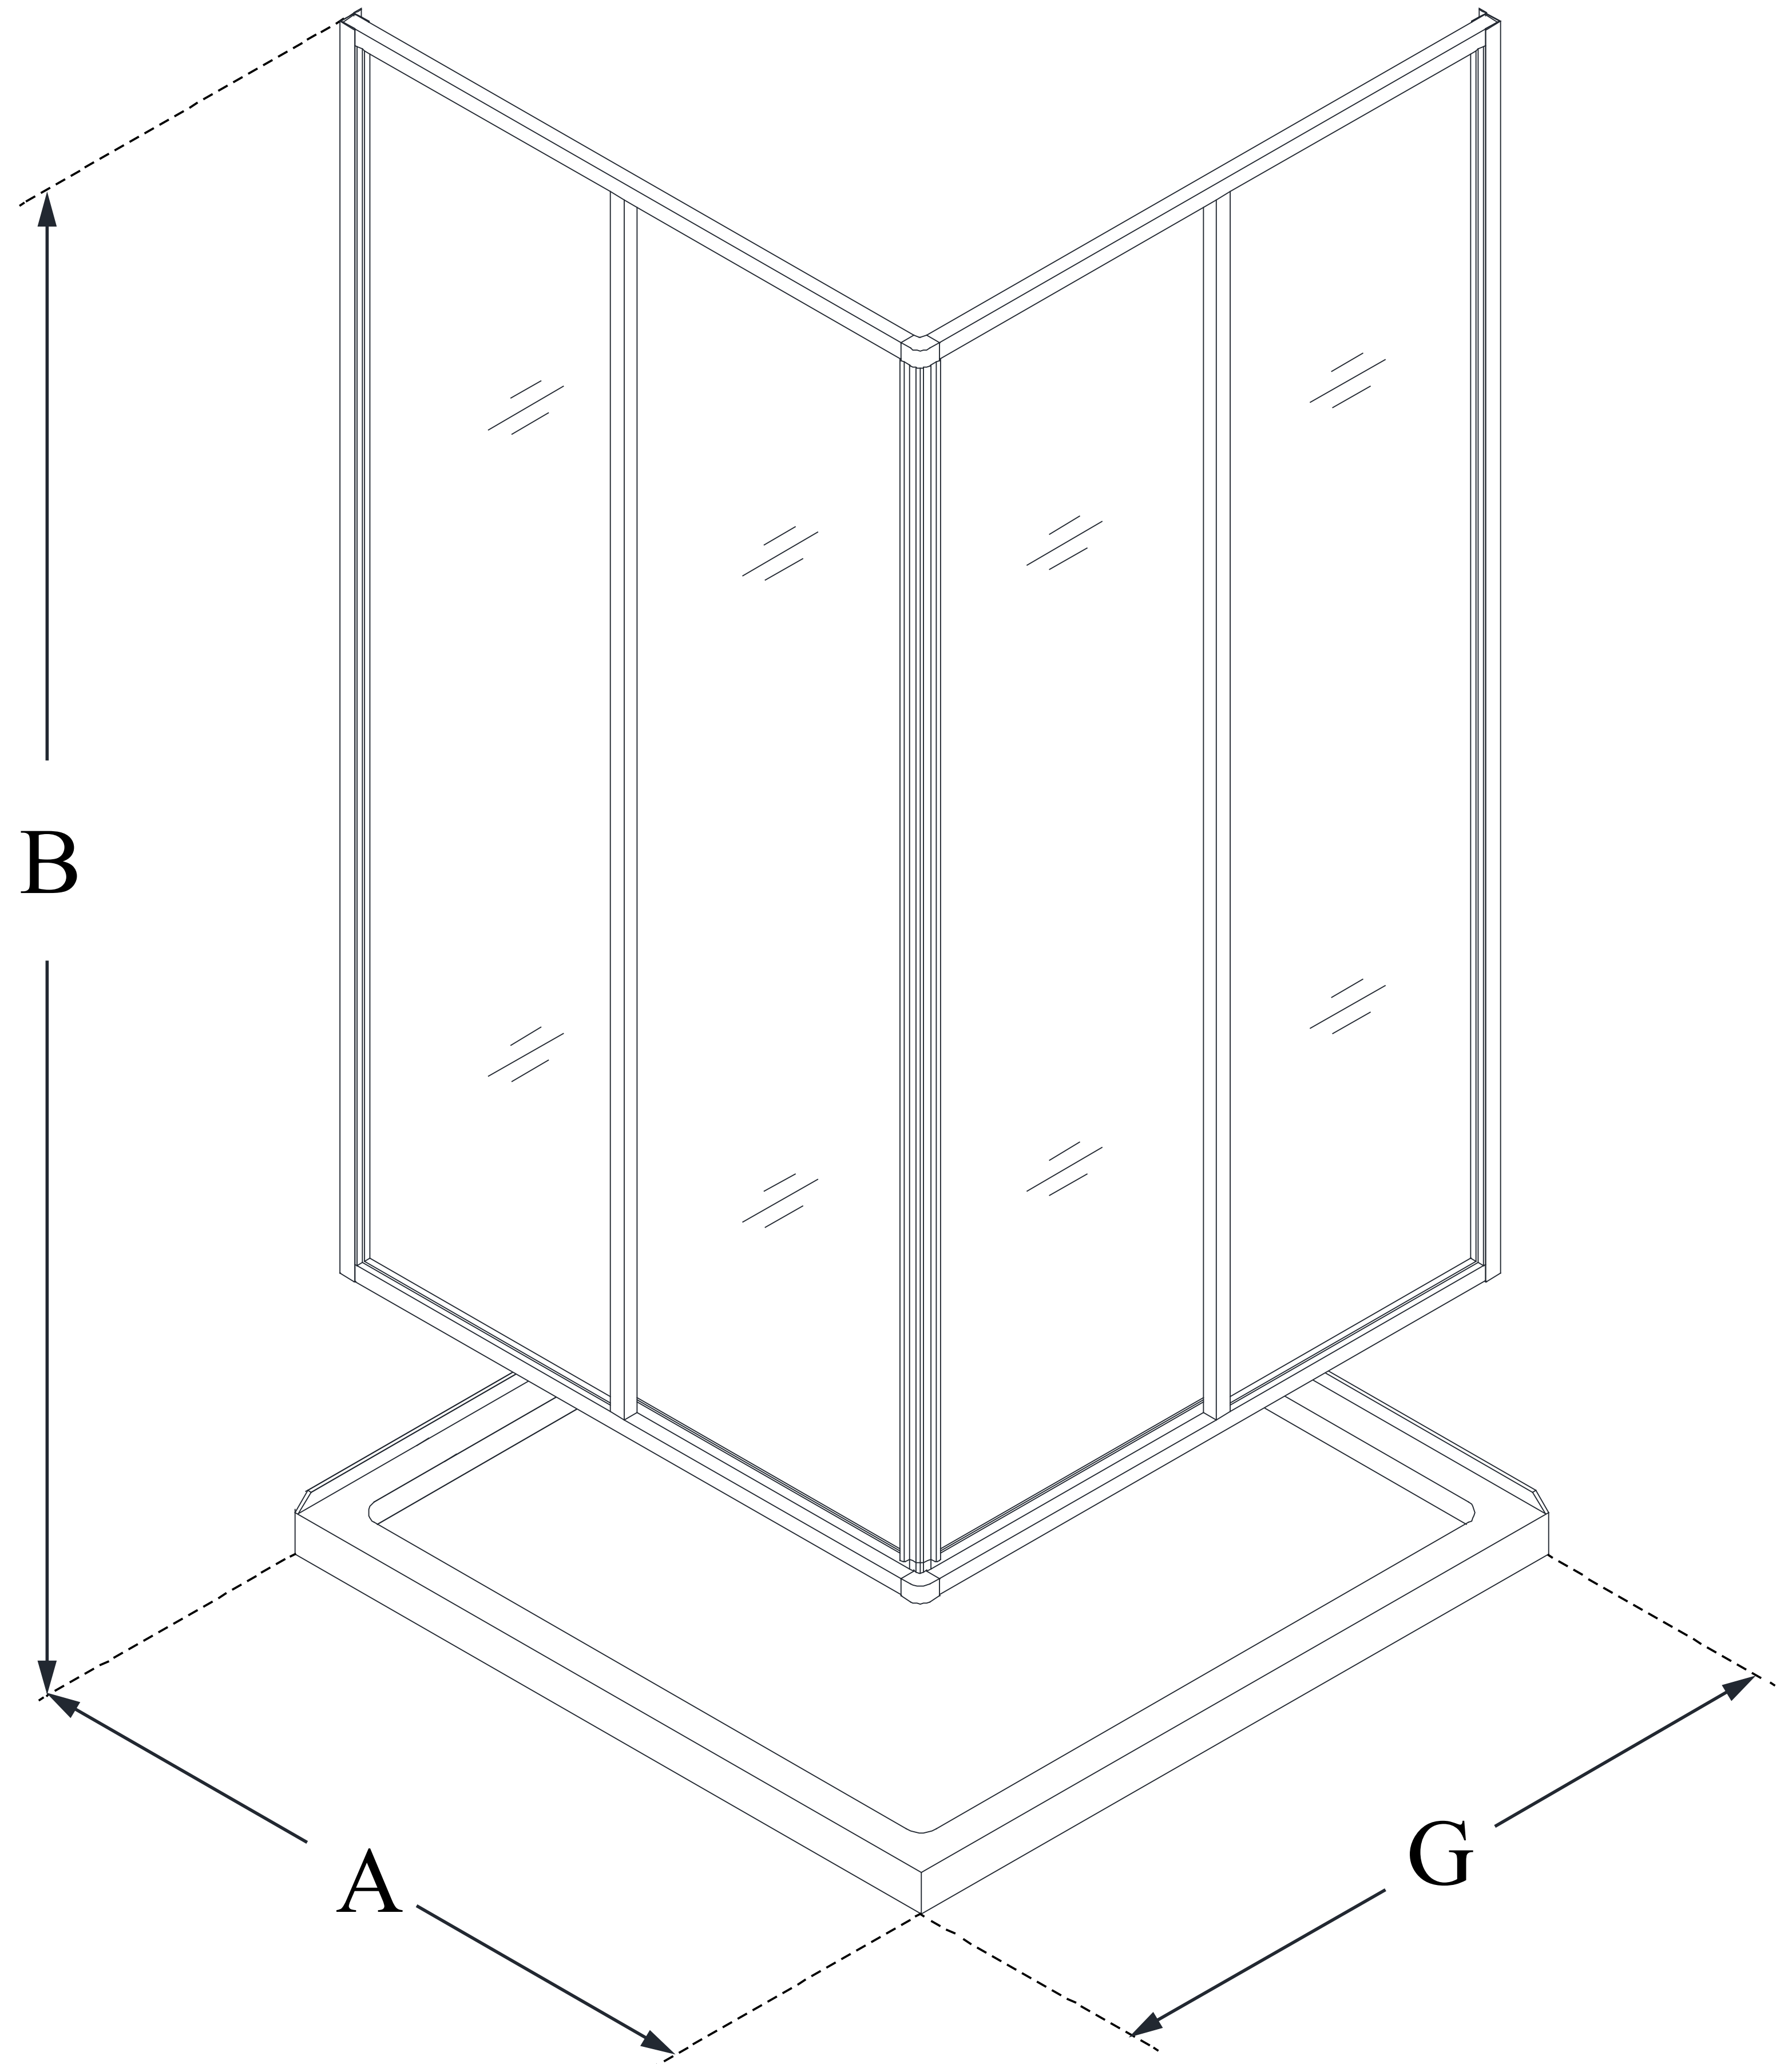

DL-6710

CORNERVIEW

DreamLine Cornerview 36 in. D
x 36 in. W x 74 3/4 in. H Framed
Sliding Shower Enclosure and
SlimLine Shower Base Kit

KIT CONTENTS:

- SHOWER ENCLOSURE
- SHOWER BASE

CONFIGURATION DIMENSIONS:

A: 36 in.

KIT WIDTH

B: 74 3/4 in.

KIT HEIGHT

G: 36 in.

KIT DEPTH

AVAILABLE DRAIN LOCATIONS:

- CORNER

For precise drain location, please refer to the
included base technical drawing

DreamLine reserves the right to update or modify the hardware or materials pictured
without prior notice for the purpose of product improvement and customer satisfaction.