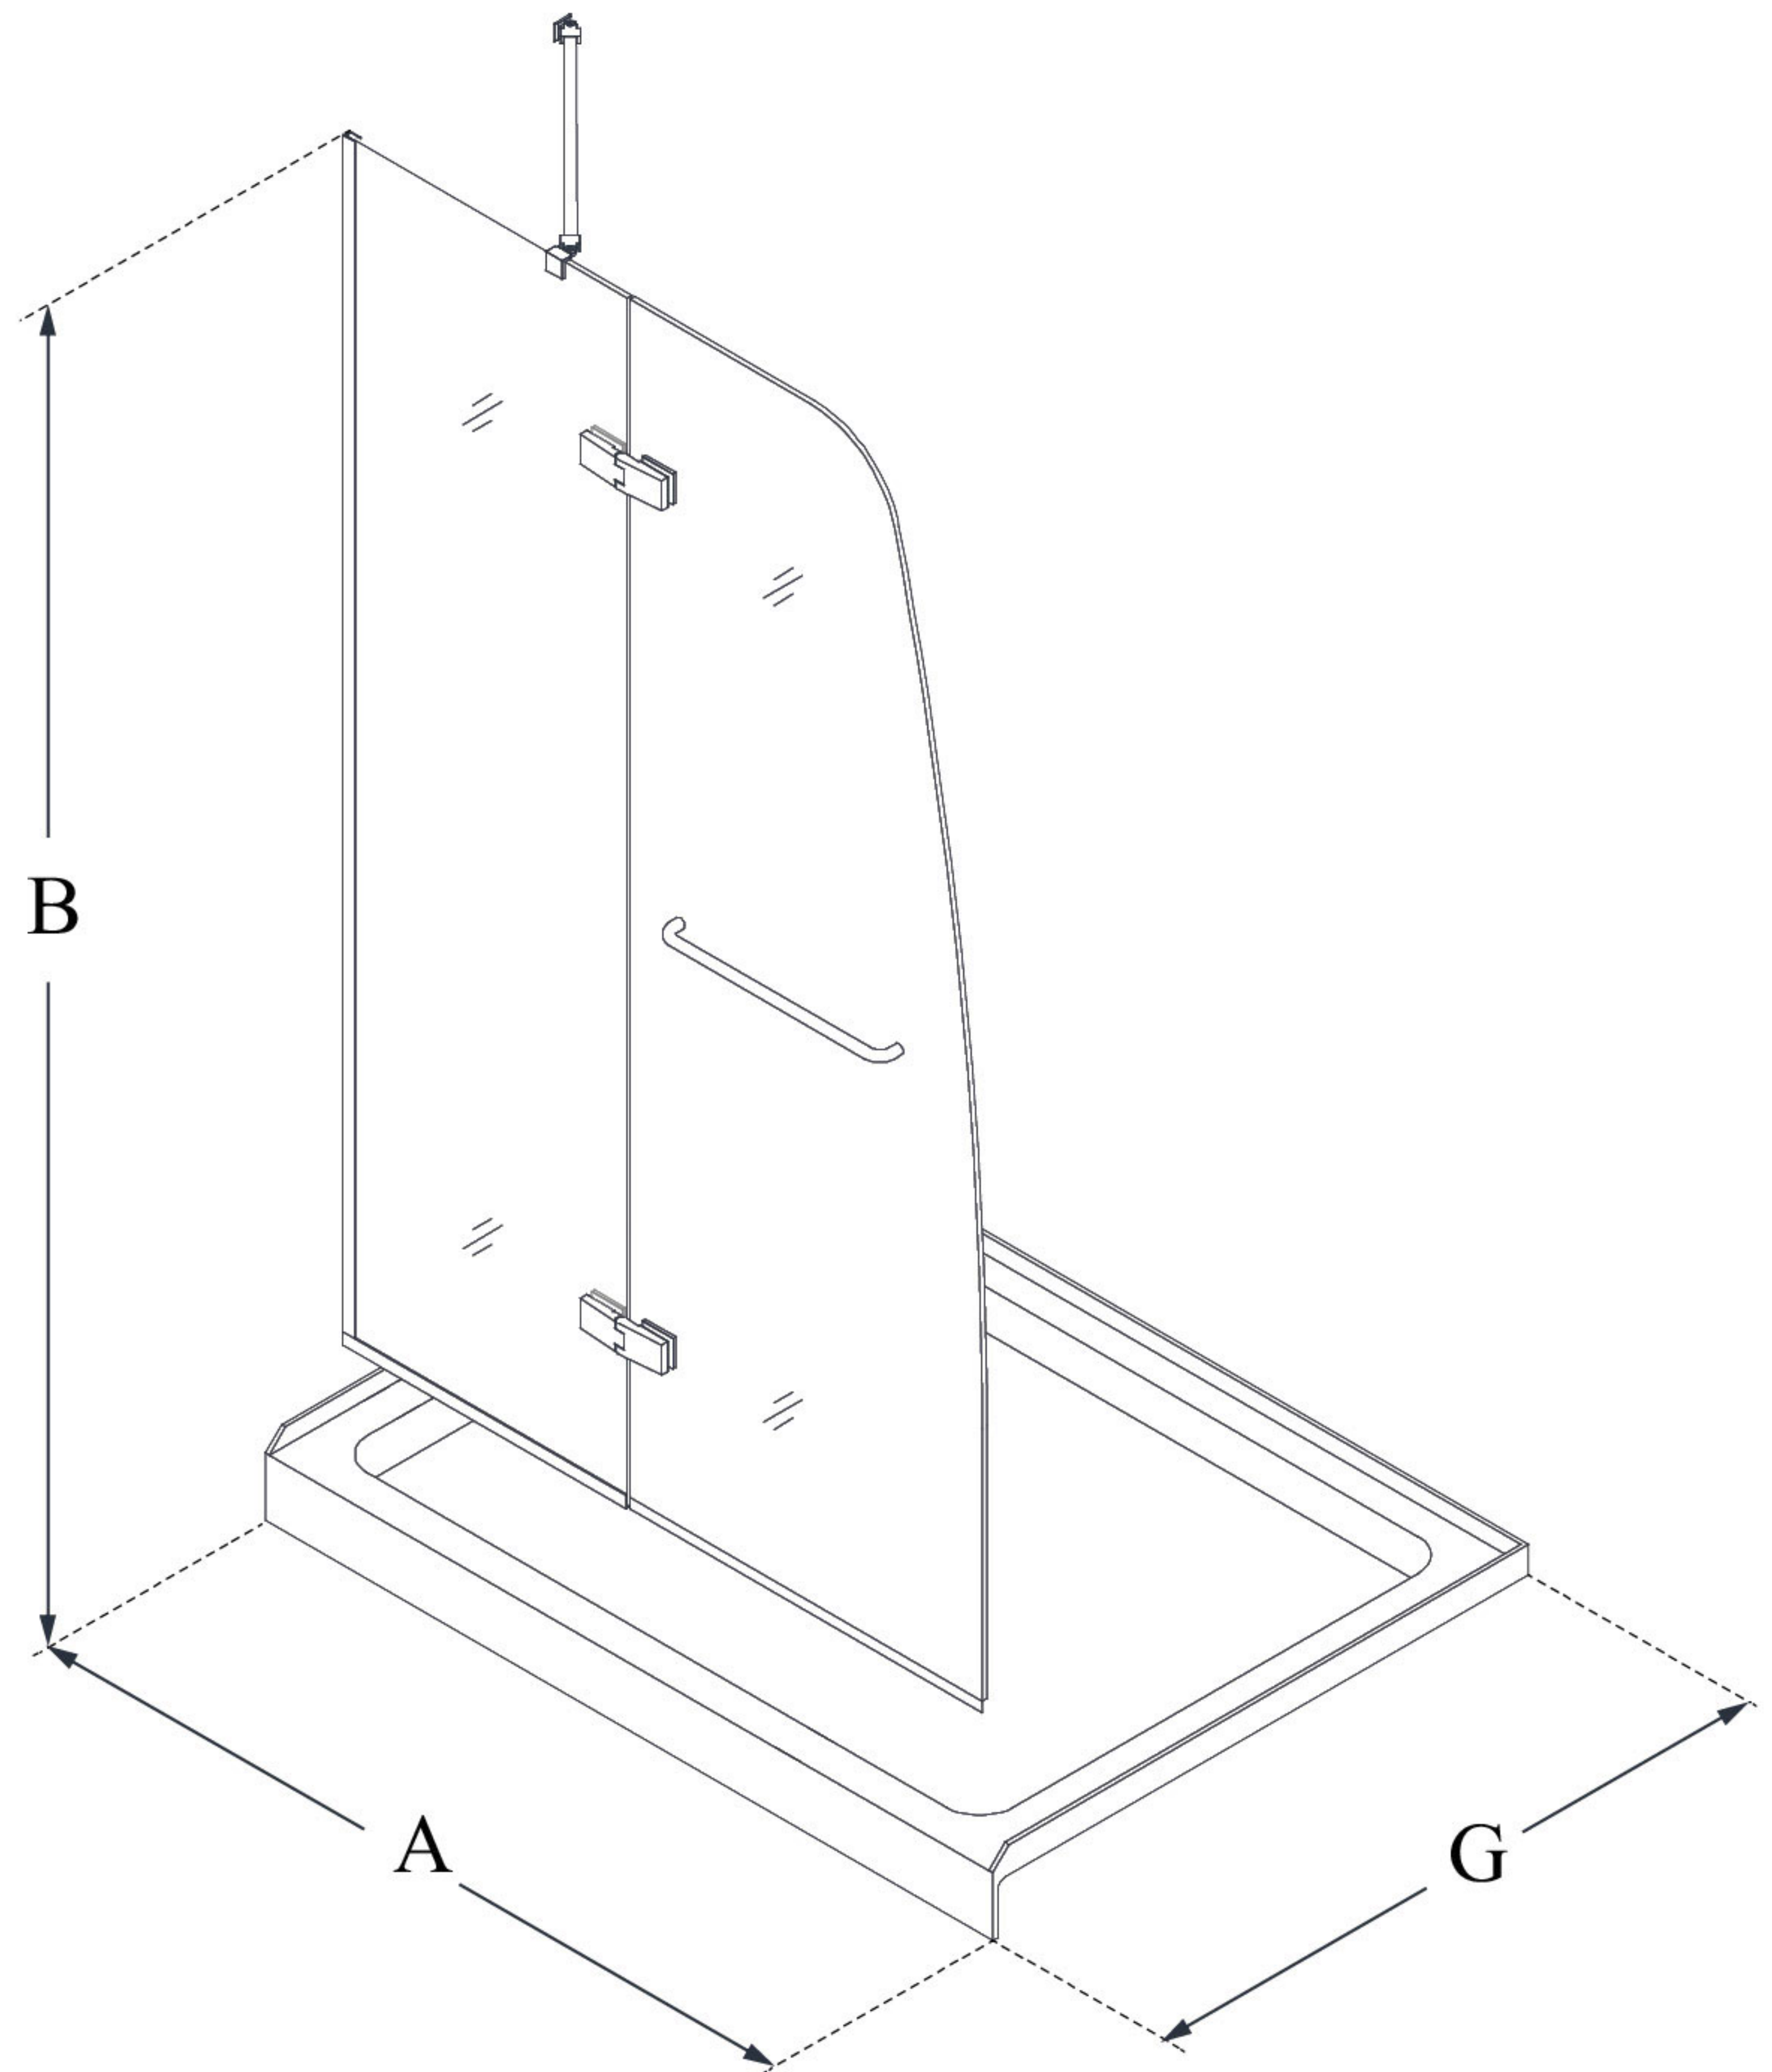

MODEL INFORMATION

DL-6524

AQUA ULTRA

DreamLine Aqua Ultra 36 in. D x
48 in. W x 74 3/4 in. H Frameless
Hinged Shower Door and SlimLine
Shower Base Kit

KIT CONTENTS:

- SHOWER DOOR
- SHOWER BASE

CONFIGURATION DIMENSIONS:

A: 48"
KIT WIDTH

B: 74 3/4"
KIT HEIGHT

G: 36"
KIT DEPTH

AVAILABLE DRAIN LOCATIONS:

- CENTER

For precise drain location, please refer to the
included base technical drawing

DreamLine reserves the right to update or modify the hardware or materials pictured
without prior notice for the purpose of product improvement and customer satisfaction.