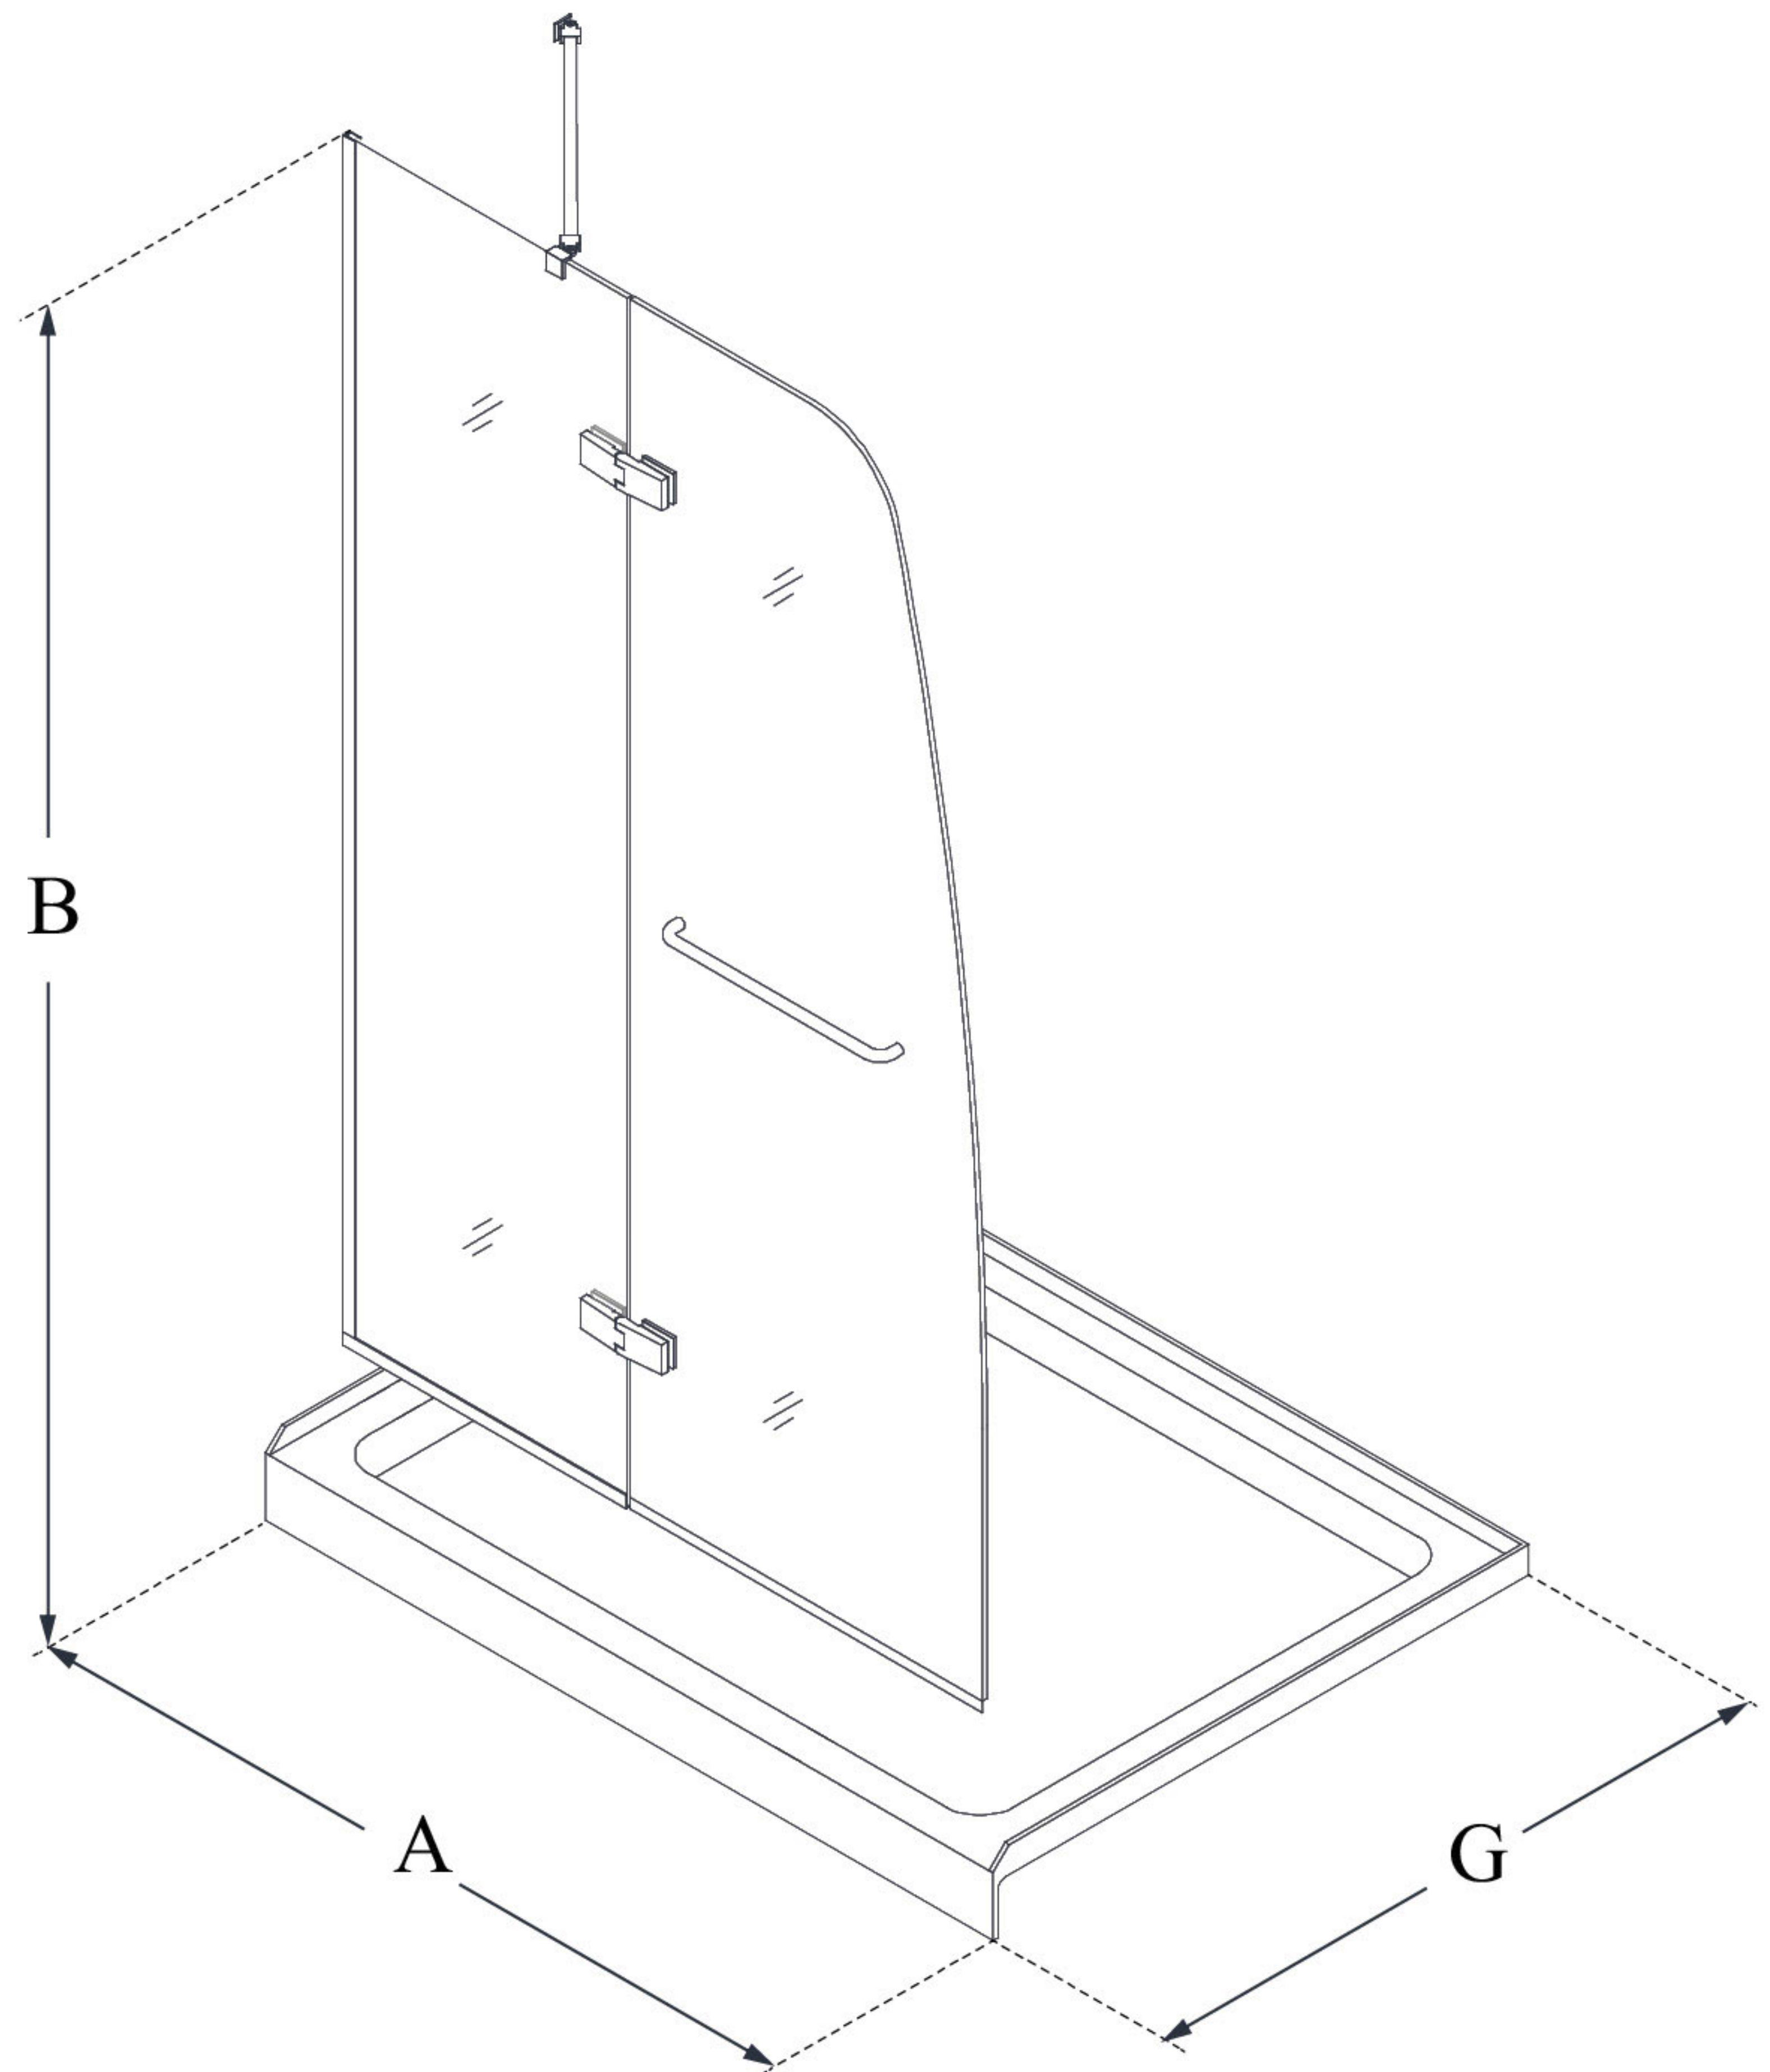

## AQUA ULTRA

DreamLine Aqua Ultra 36 in. D x  
60 in. W x 74 3/4 in. H Frameless  
Hinged Shower Door and SlimLine  
Shower Base Kit

### KIT CONTENTS:

- SHOWER DOOR
- SHOWER BASE

### CONFIGURATION DIMENSIONS:

**A: 60"**  
KIT WIDTH

**B: 74 3/4"**  
KIT HEIGHT

**G: 36"**  
KIT DEPTH

### AVAILABLE DRAIN LOCATIONS:

- CENTER
- LEFT
- RIGHT

For precise drain location, please refer to the  
included base technical drawing

DreamLine reserves the right to update or modify the hardware or materials pictured  
without prior notice for the purpose of product improvement and customer satisfaction.