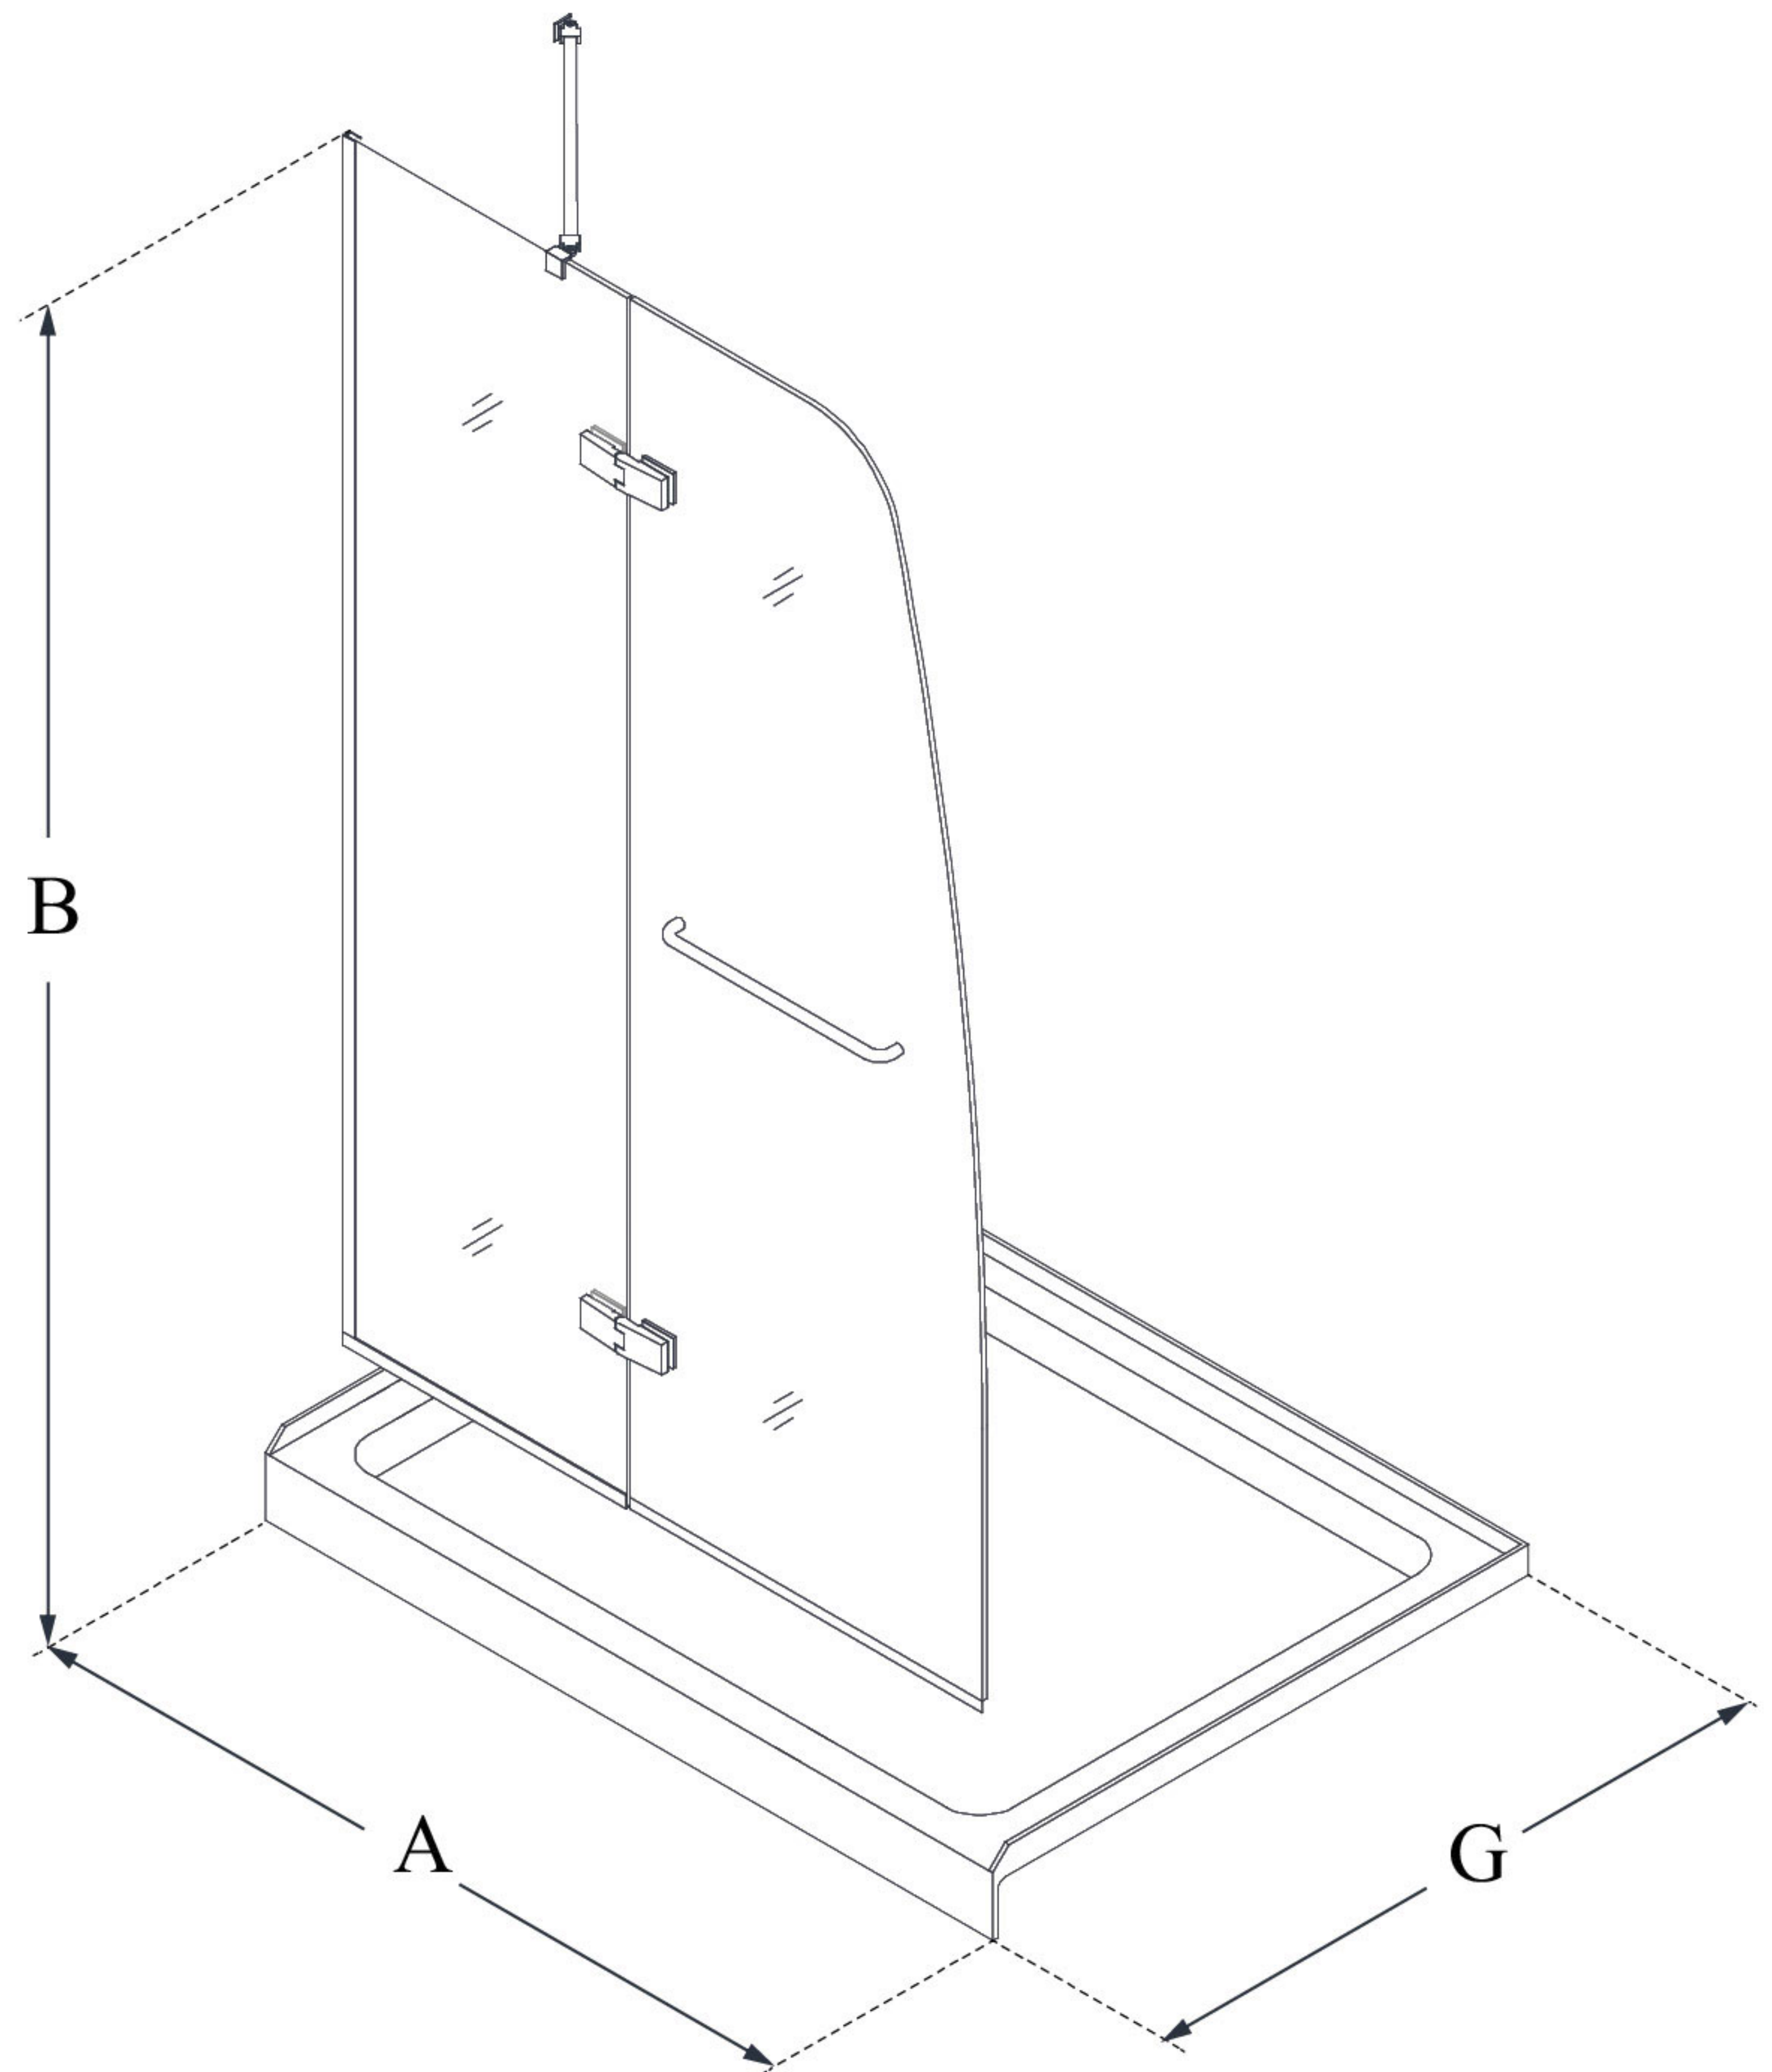

MODEL INFORMATION

DL-6523

AQUA ULTRA

DreamLine Aqua Ultra 36 in. D x
60 in. W x 74 3/4 in. H Frameless
Hinged Shower Door and SlimLine
Shower Base Kit

KIT CONTENTS:

- SHOWER DOOR
- SHOWER BASE

CONFIGURATION DIMENSIONS:

A: 60"
KIT WIDTH

B: 74 3/4"
KIT HEIGHT

G: 36"
KIT DEPTH

AVAILABLE DRAIN LOCATIONS:

- CENTER
- LEFT
- RIGHT

For precise drain location, please refer to the
included base technical drawing

DreamLine reserves the right to update or modify the hardware or materials pictured
without prior notice for the purpose of product improvement and customer satisfaction.