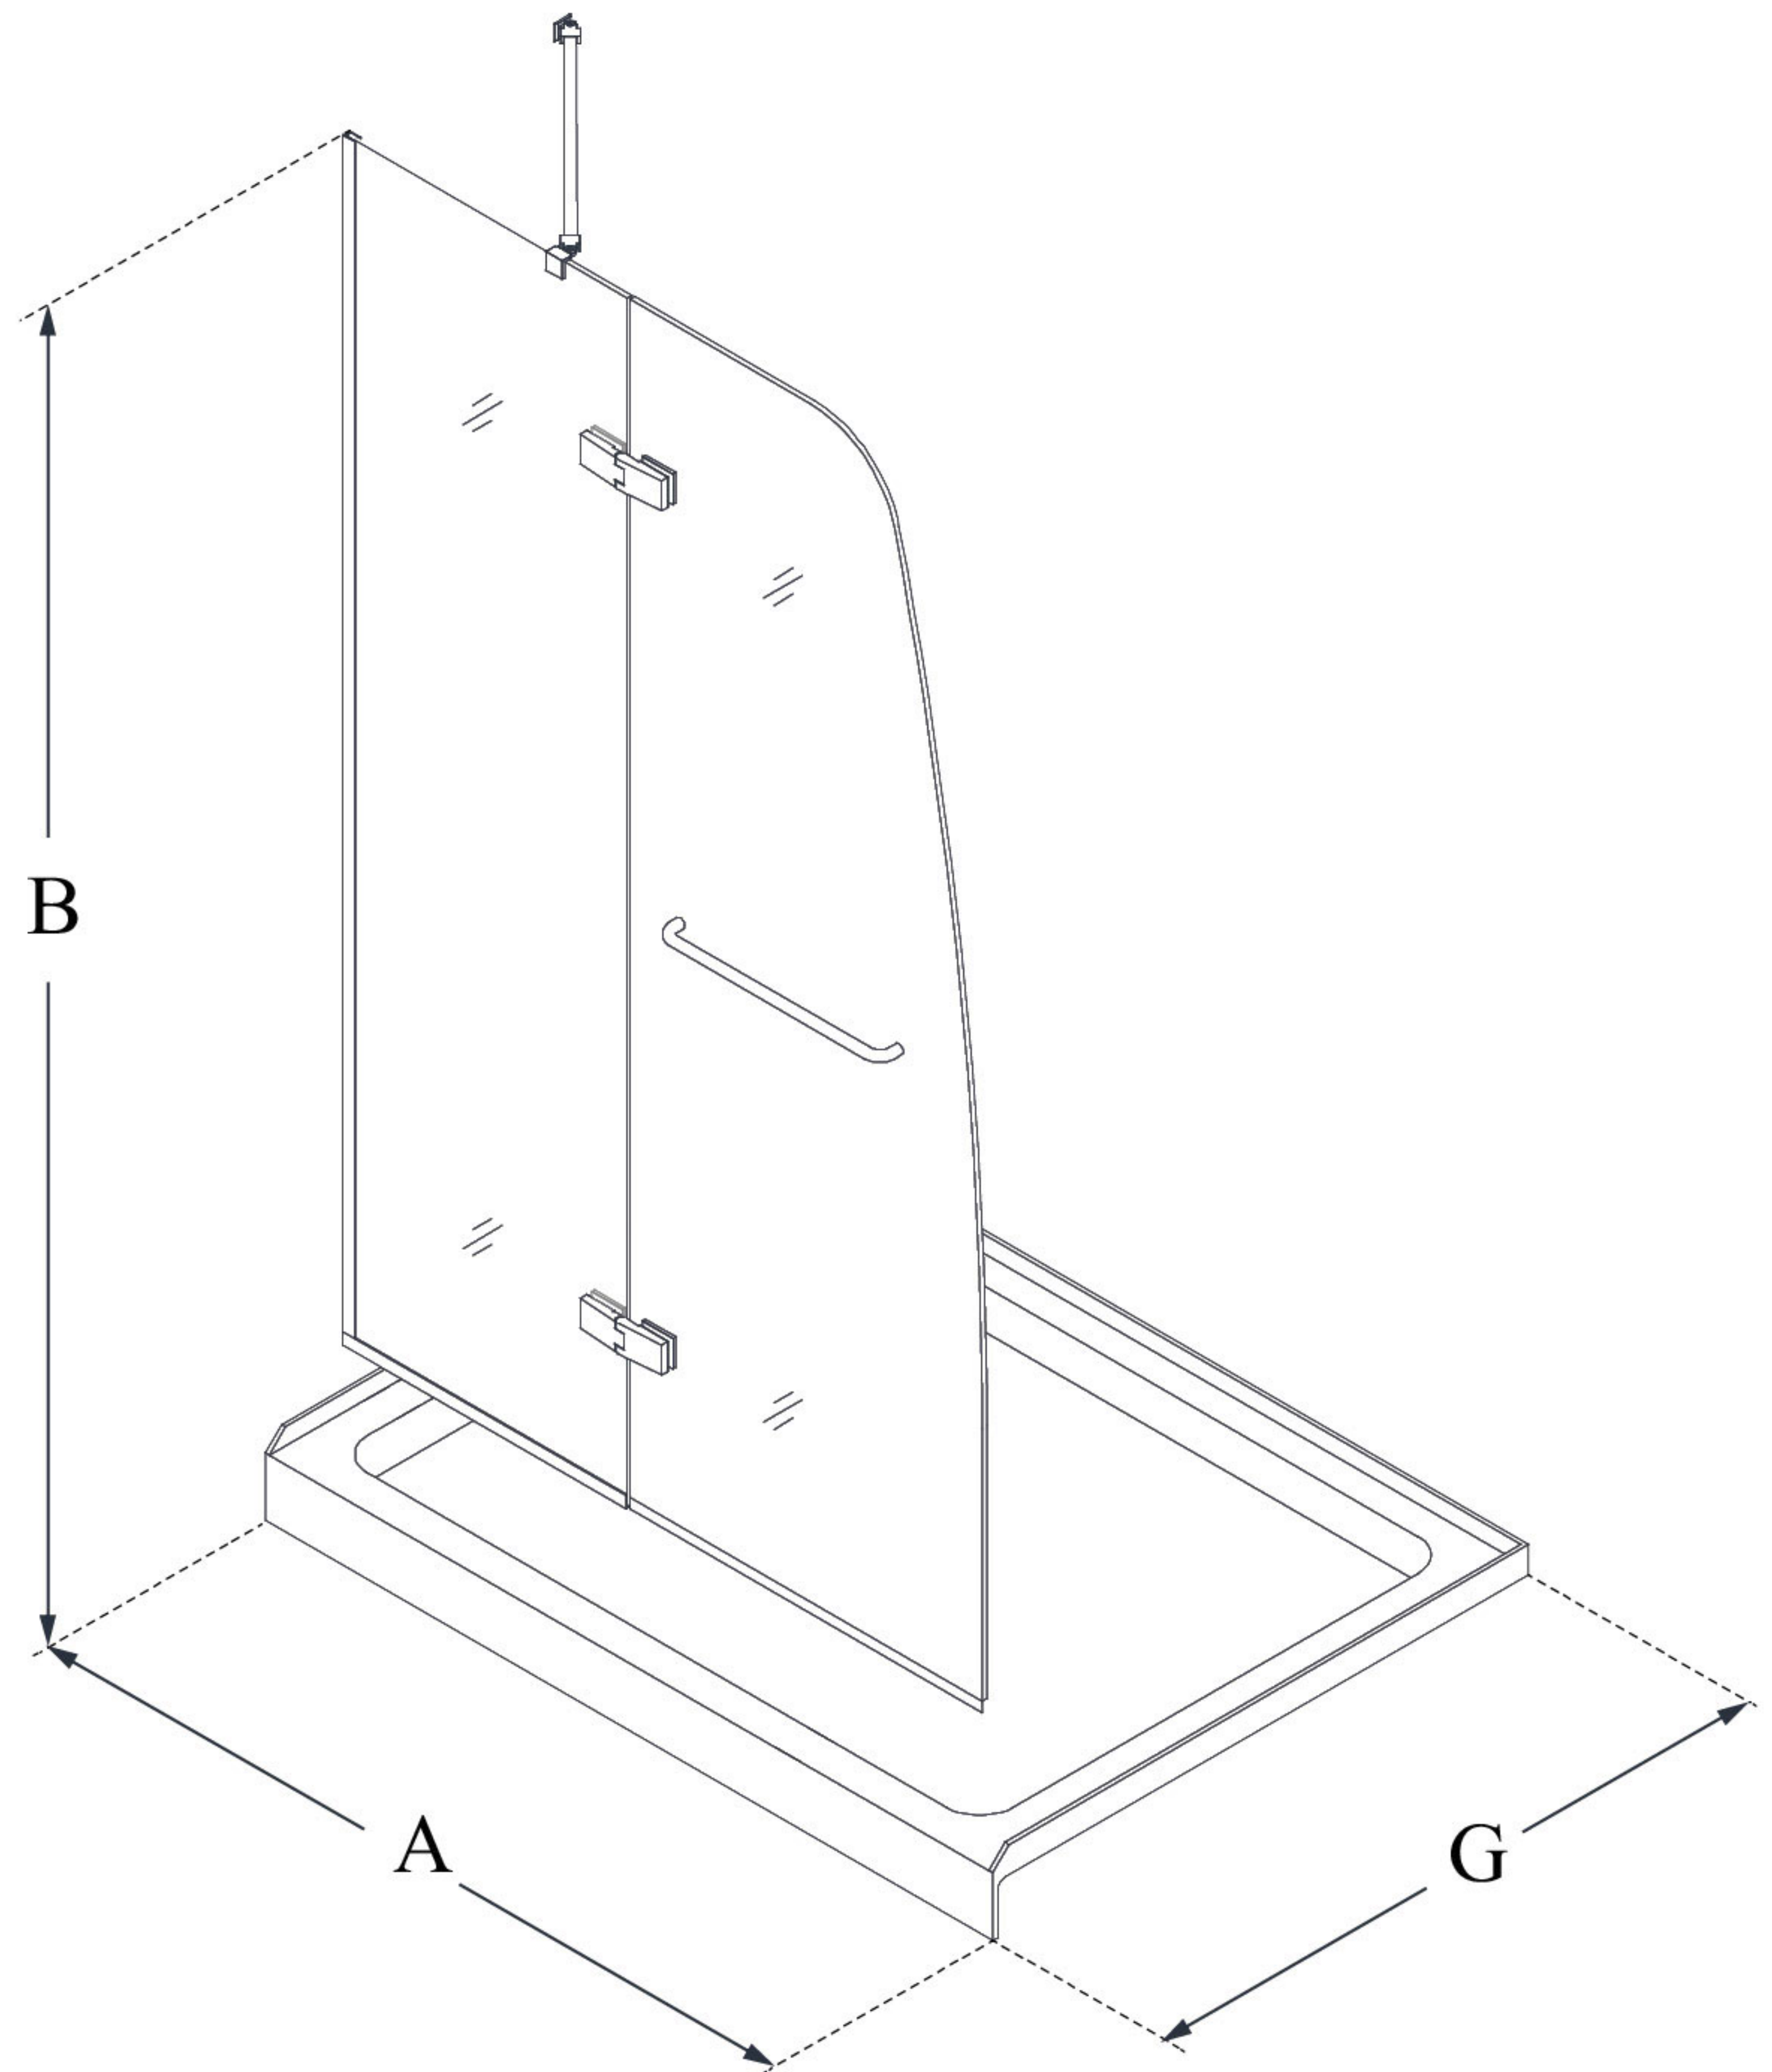

## AQUA ULTRA

DreamLine Aqua Ultra 32 in. D x  
60 in. W x 74 3/4 in. H Frameless  
Hinged Shower Door and SlimLine  
Shower Base Kit

### KIT CONTENTS:

- SHOWER DOOR
- SHOWER BASE

### CONFIGURATION DIMENSIONS:

**A: 60"**  
KIT WIDTH

**B: 74 3/4"**  
KIT HEIGHT

**G: 32"**  
KIT DEPTH

### AVAILABLE DRAIN LOCATIONS:

- CENTER
- LEFT
- RIGHT

For precise drain location, please refer to the  
included base technical drawing

DreamLine reserves the right to update or modify the hardware or materials pictured  
without prior notice for the purpose of product improvement and customer satisfaction.