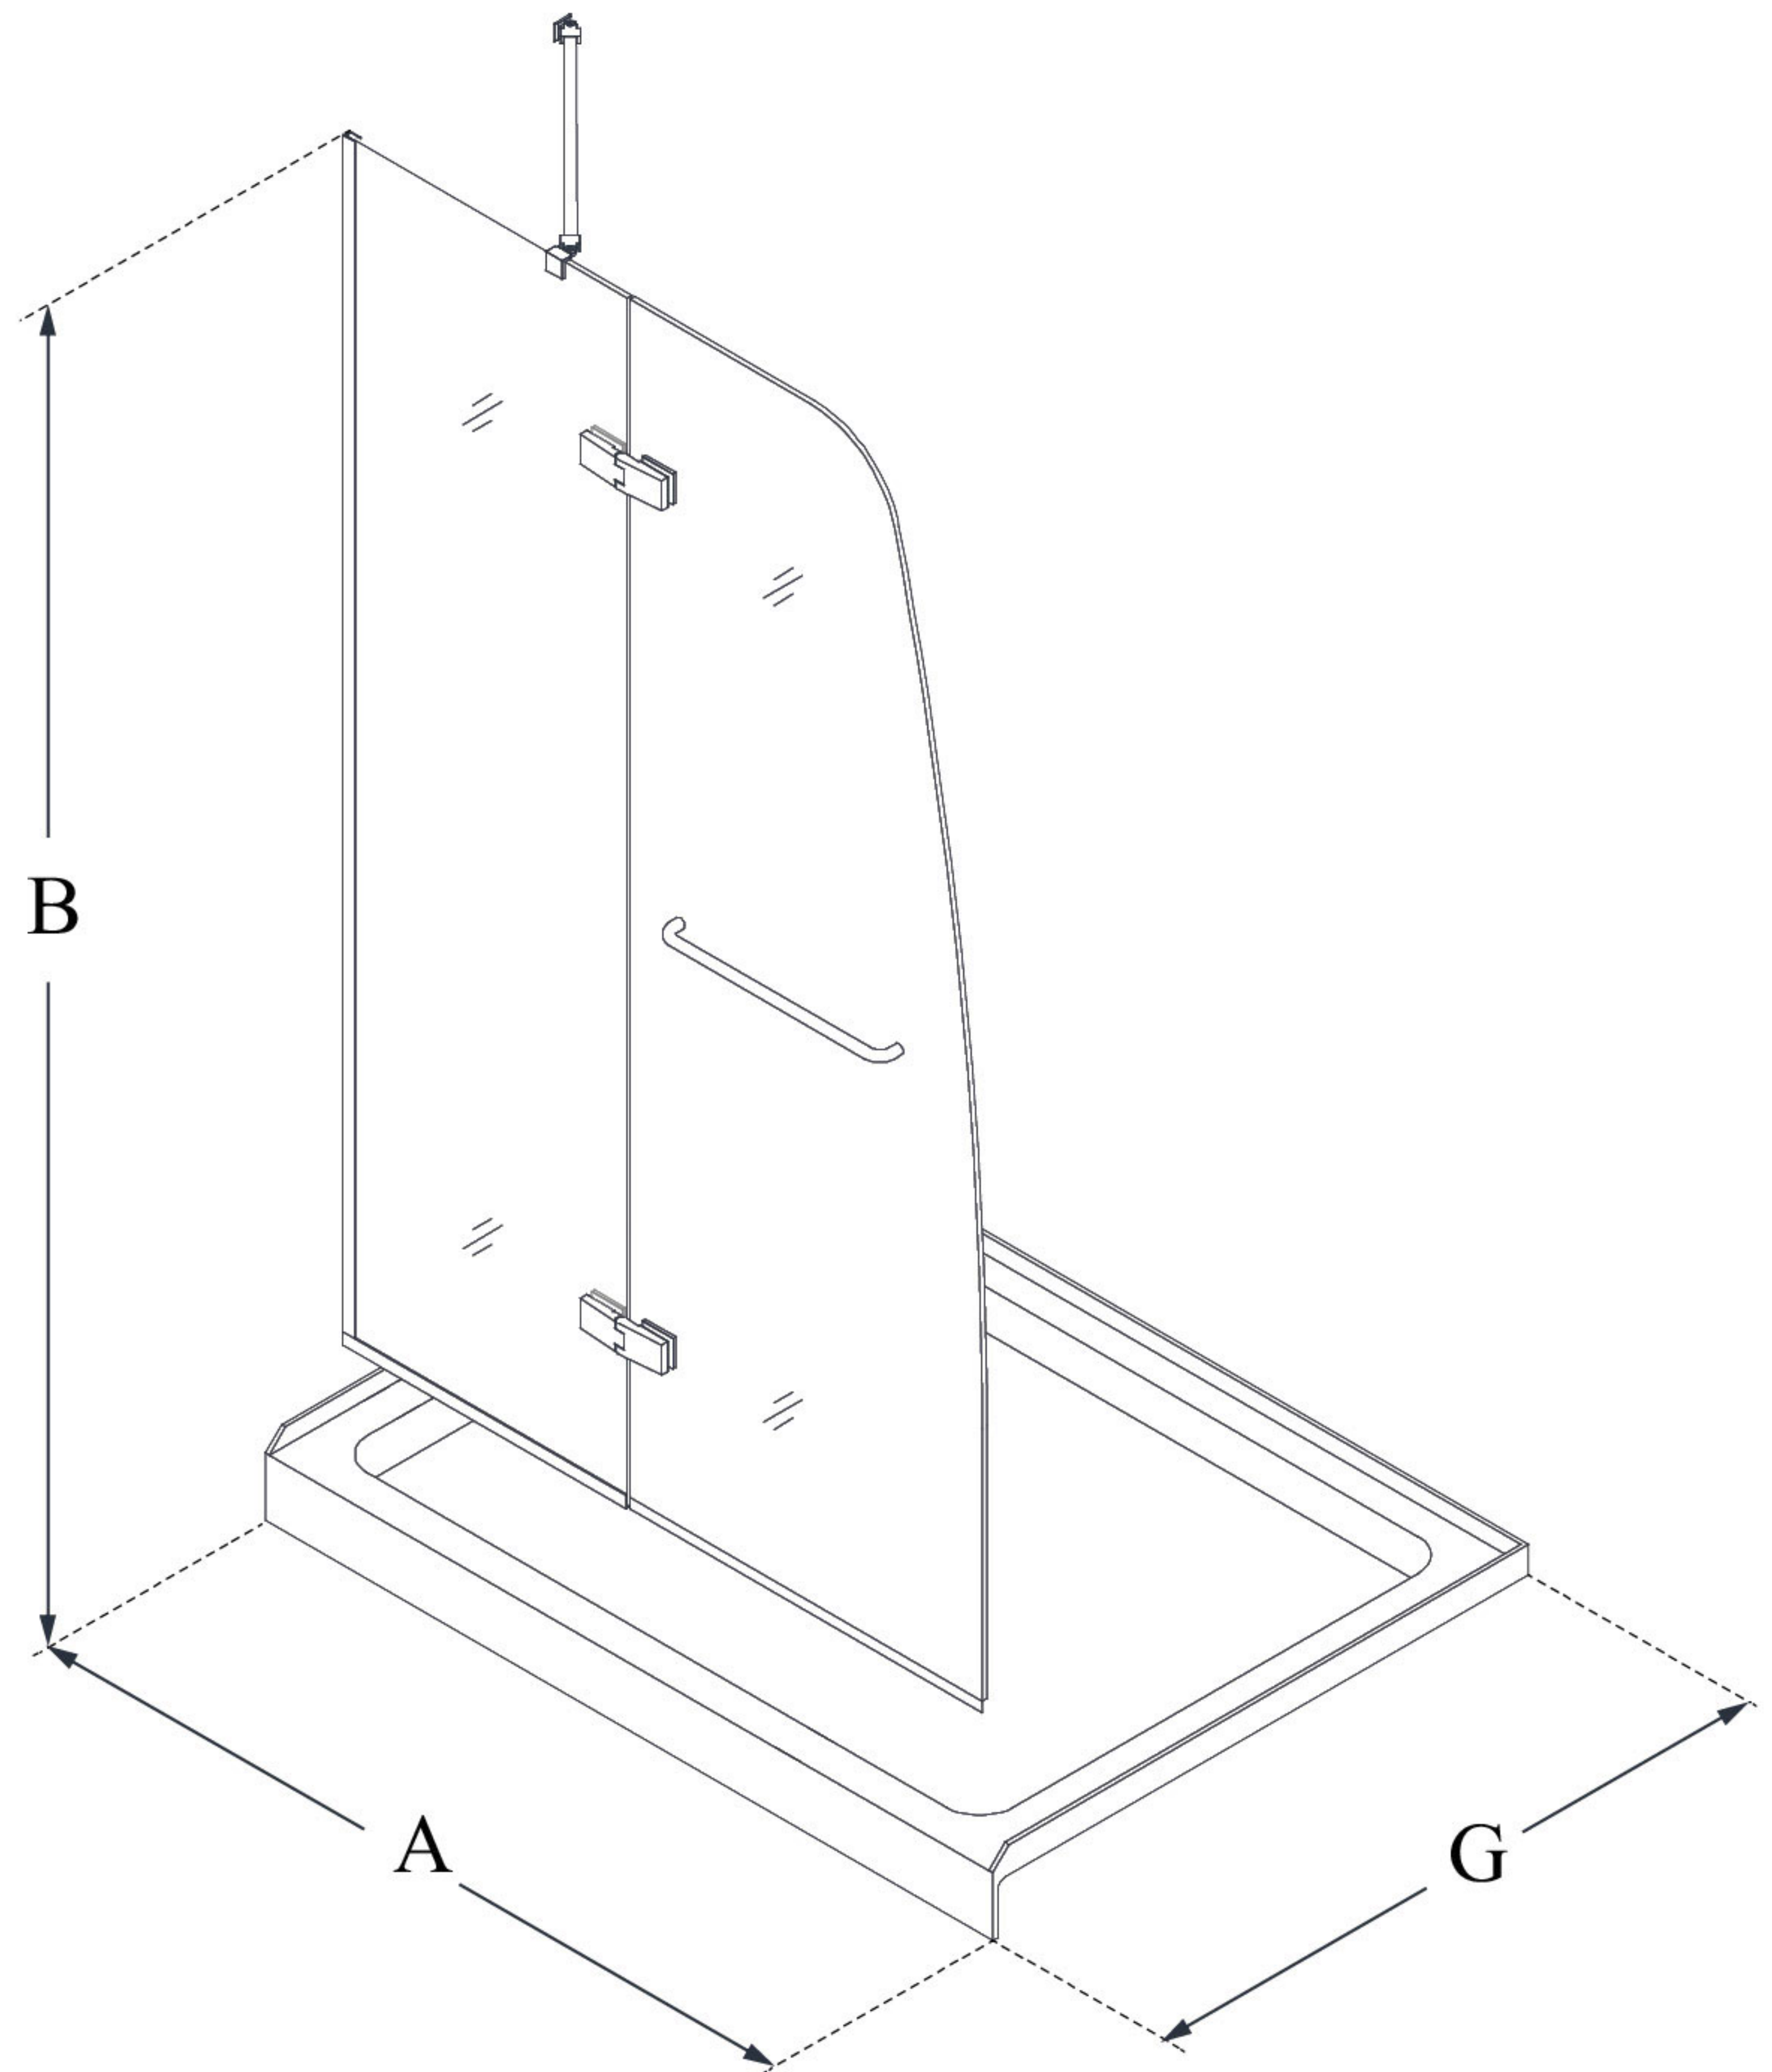

MODEL INFORMATION

DL-6521

AQUA ULTRA

DreamLine Aqua Ultra 32 in. D x
60 in. W x 74 3/4 in. H Frameless
Hinged Shower Door and SlimLine
Shower Base Kit

KIT CONTENTS:

- SHOWER DOOR
- SHOWER BASE

CONFIGURATION DIMENSIONS:

A: 60"
KIT WIDTH

B: 74 3/4"
KIT HEIGHT

G: 32"
KIT DEPTH

AVAILABLE DRAIN LOCATIONS:

- CENTER
- LEFT
- RIGHT

For precise drain location, please refer to the
included base technical drawing

DreamLine reserves the right to update or modify the hardware or materials pictured
without prior notice for the purpose of product improvement and customer satisfaction.