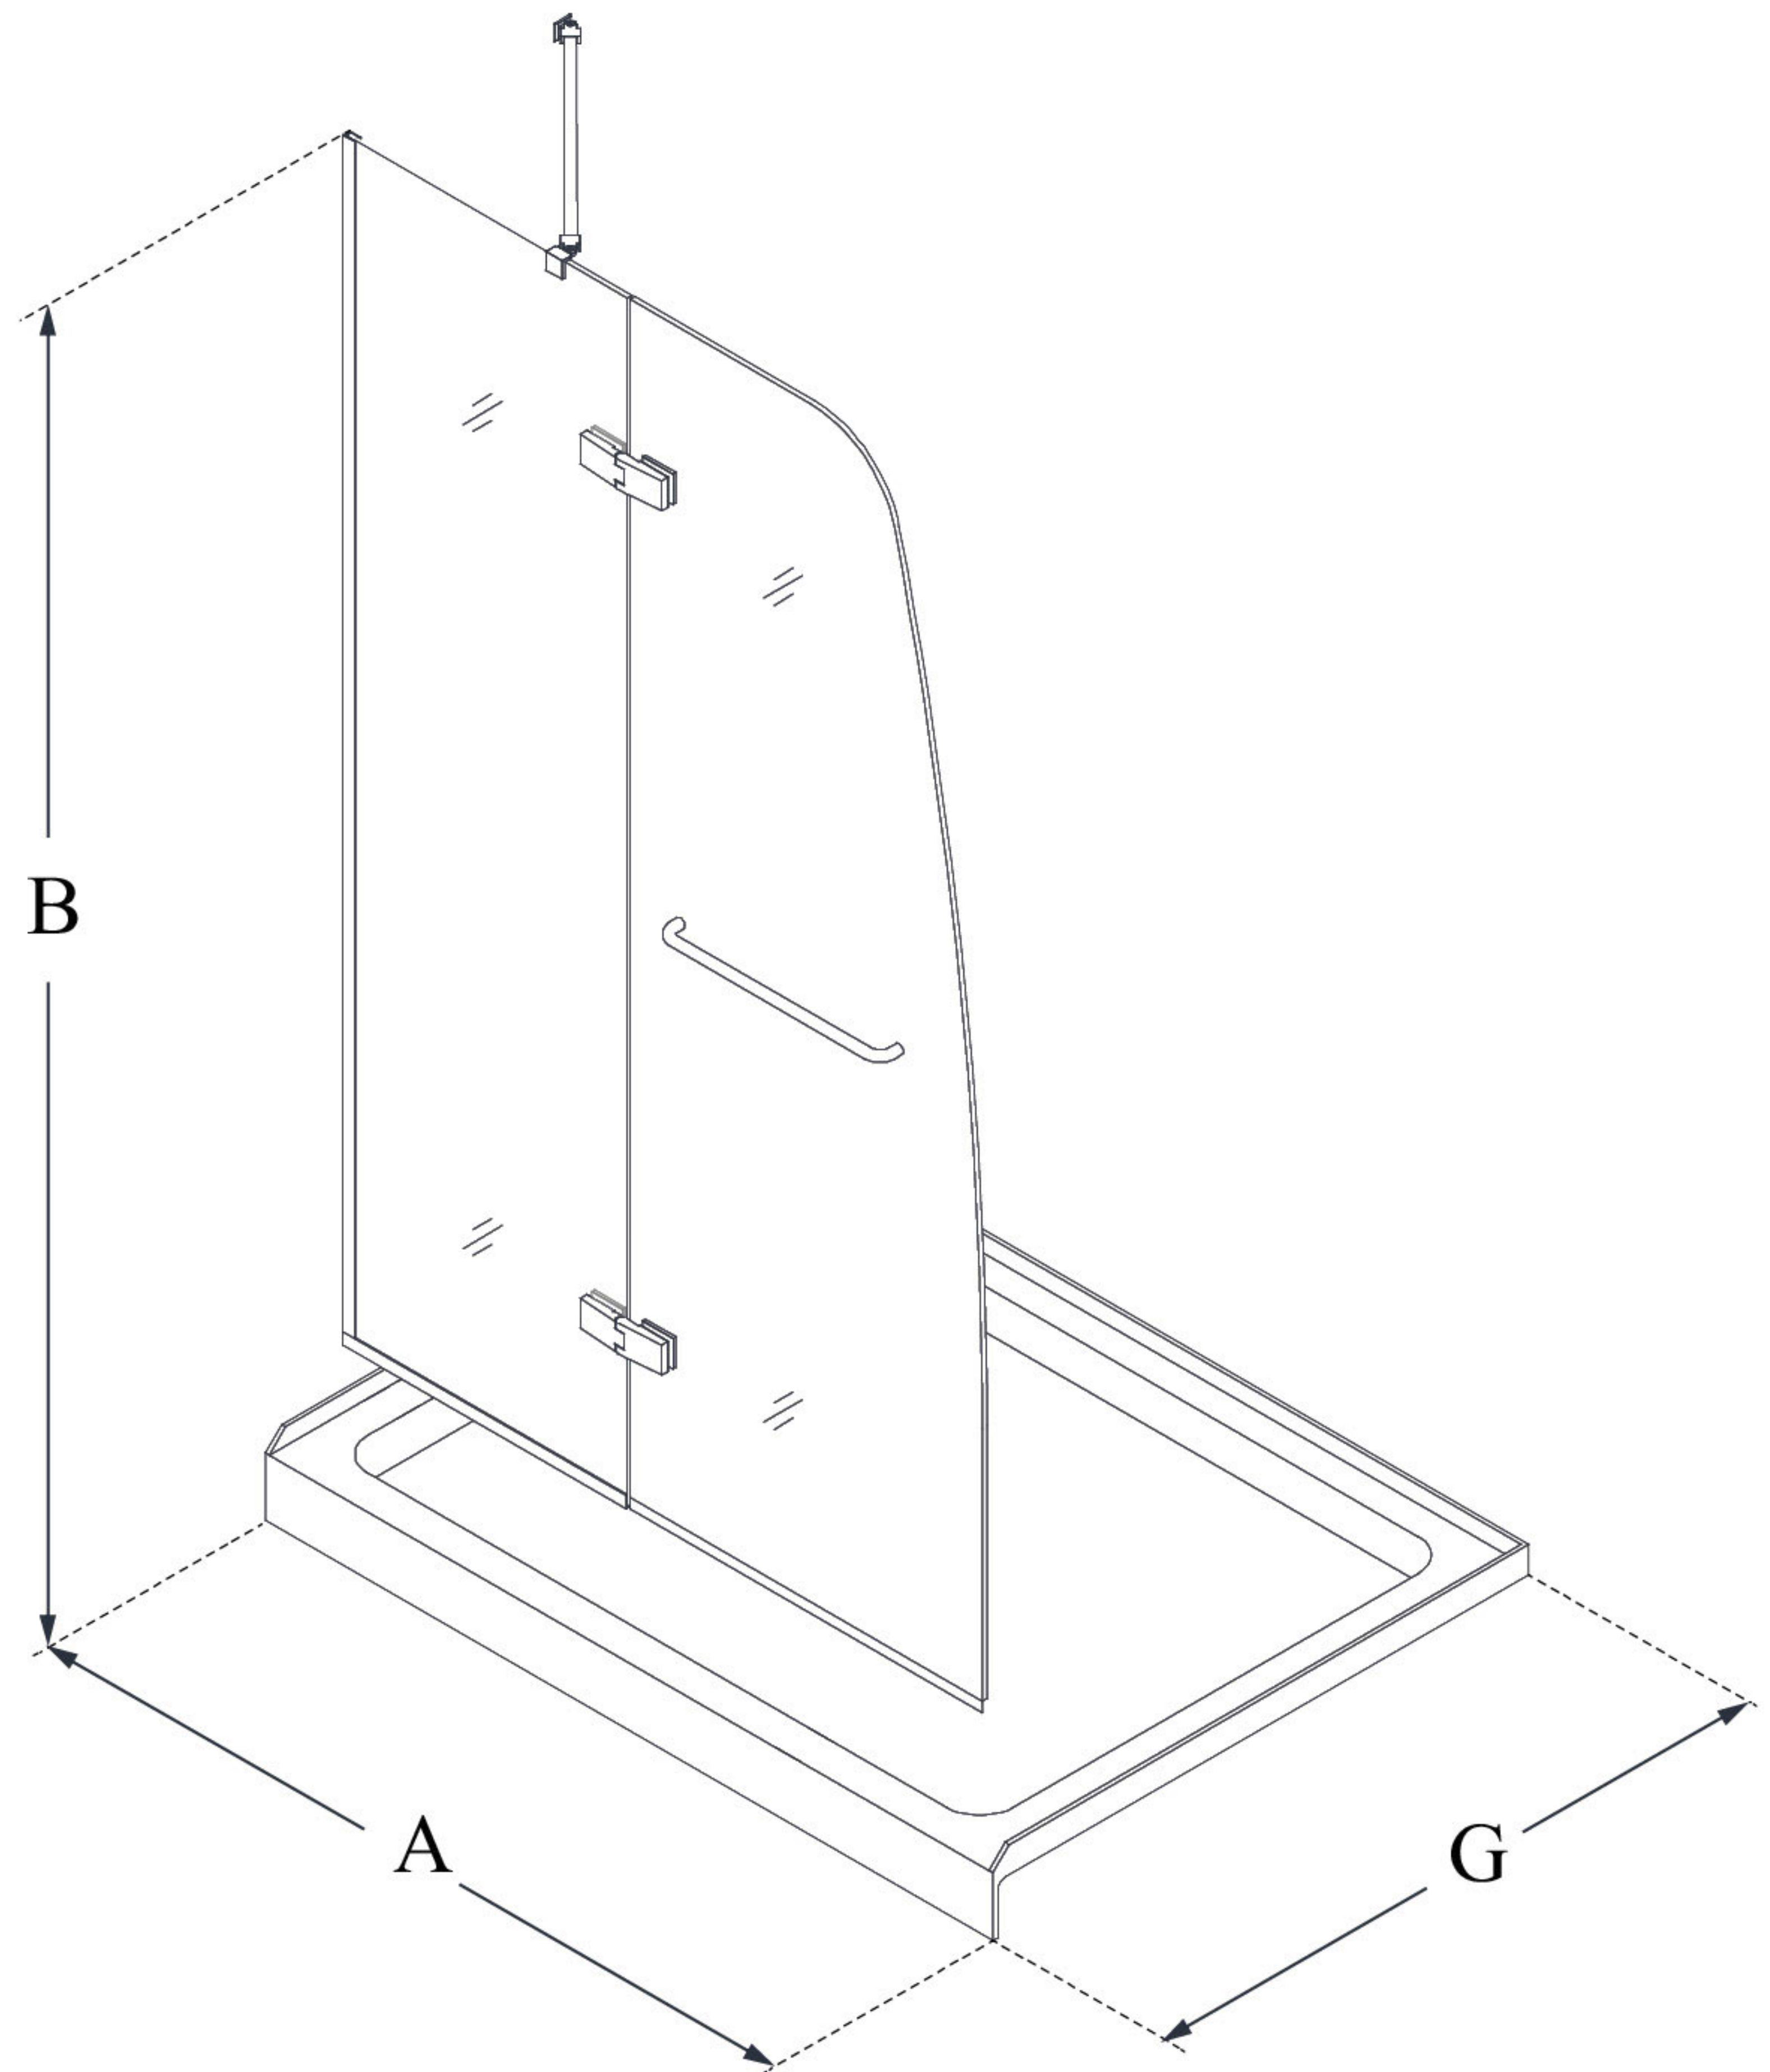

MODEL INFORMATION

DL-6520

AQUA ULTRA

DreamLine Aqua Ultra 30 in. D x
60 in. W x 74 3/4 in. H Frameless
Hinged Shower Door and SlimLine
Shower Base Kit

KIT CONTENTS:

- SHOWER DOOR
- SHOWER BASE

CONFIGURATION DIMENSIONS:

A: 60"
KIT WIDTH

B: 74 3/4"
KIT HEIGHT

G: 30"
KIT DEPTH

AVAILABLE DRAIN LOCATIONS:

- CENTER
- LEFT
- RIGHT

For precise drain location, please refer to the
included base technical drawing

DreamLine reserves the right to update or modify the hardware or materials pictured
without prior notice for the purpose of product improvement and customer satisfaction.