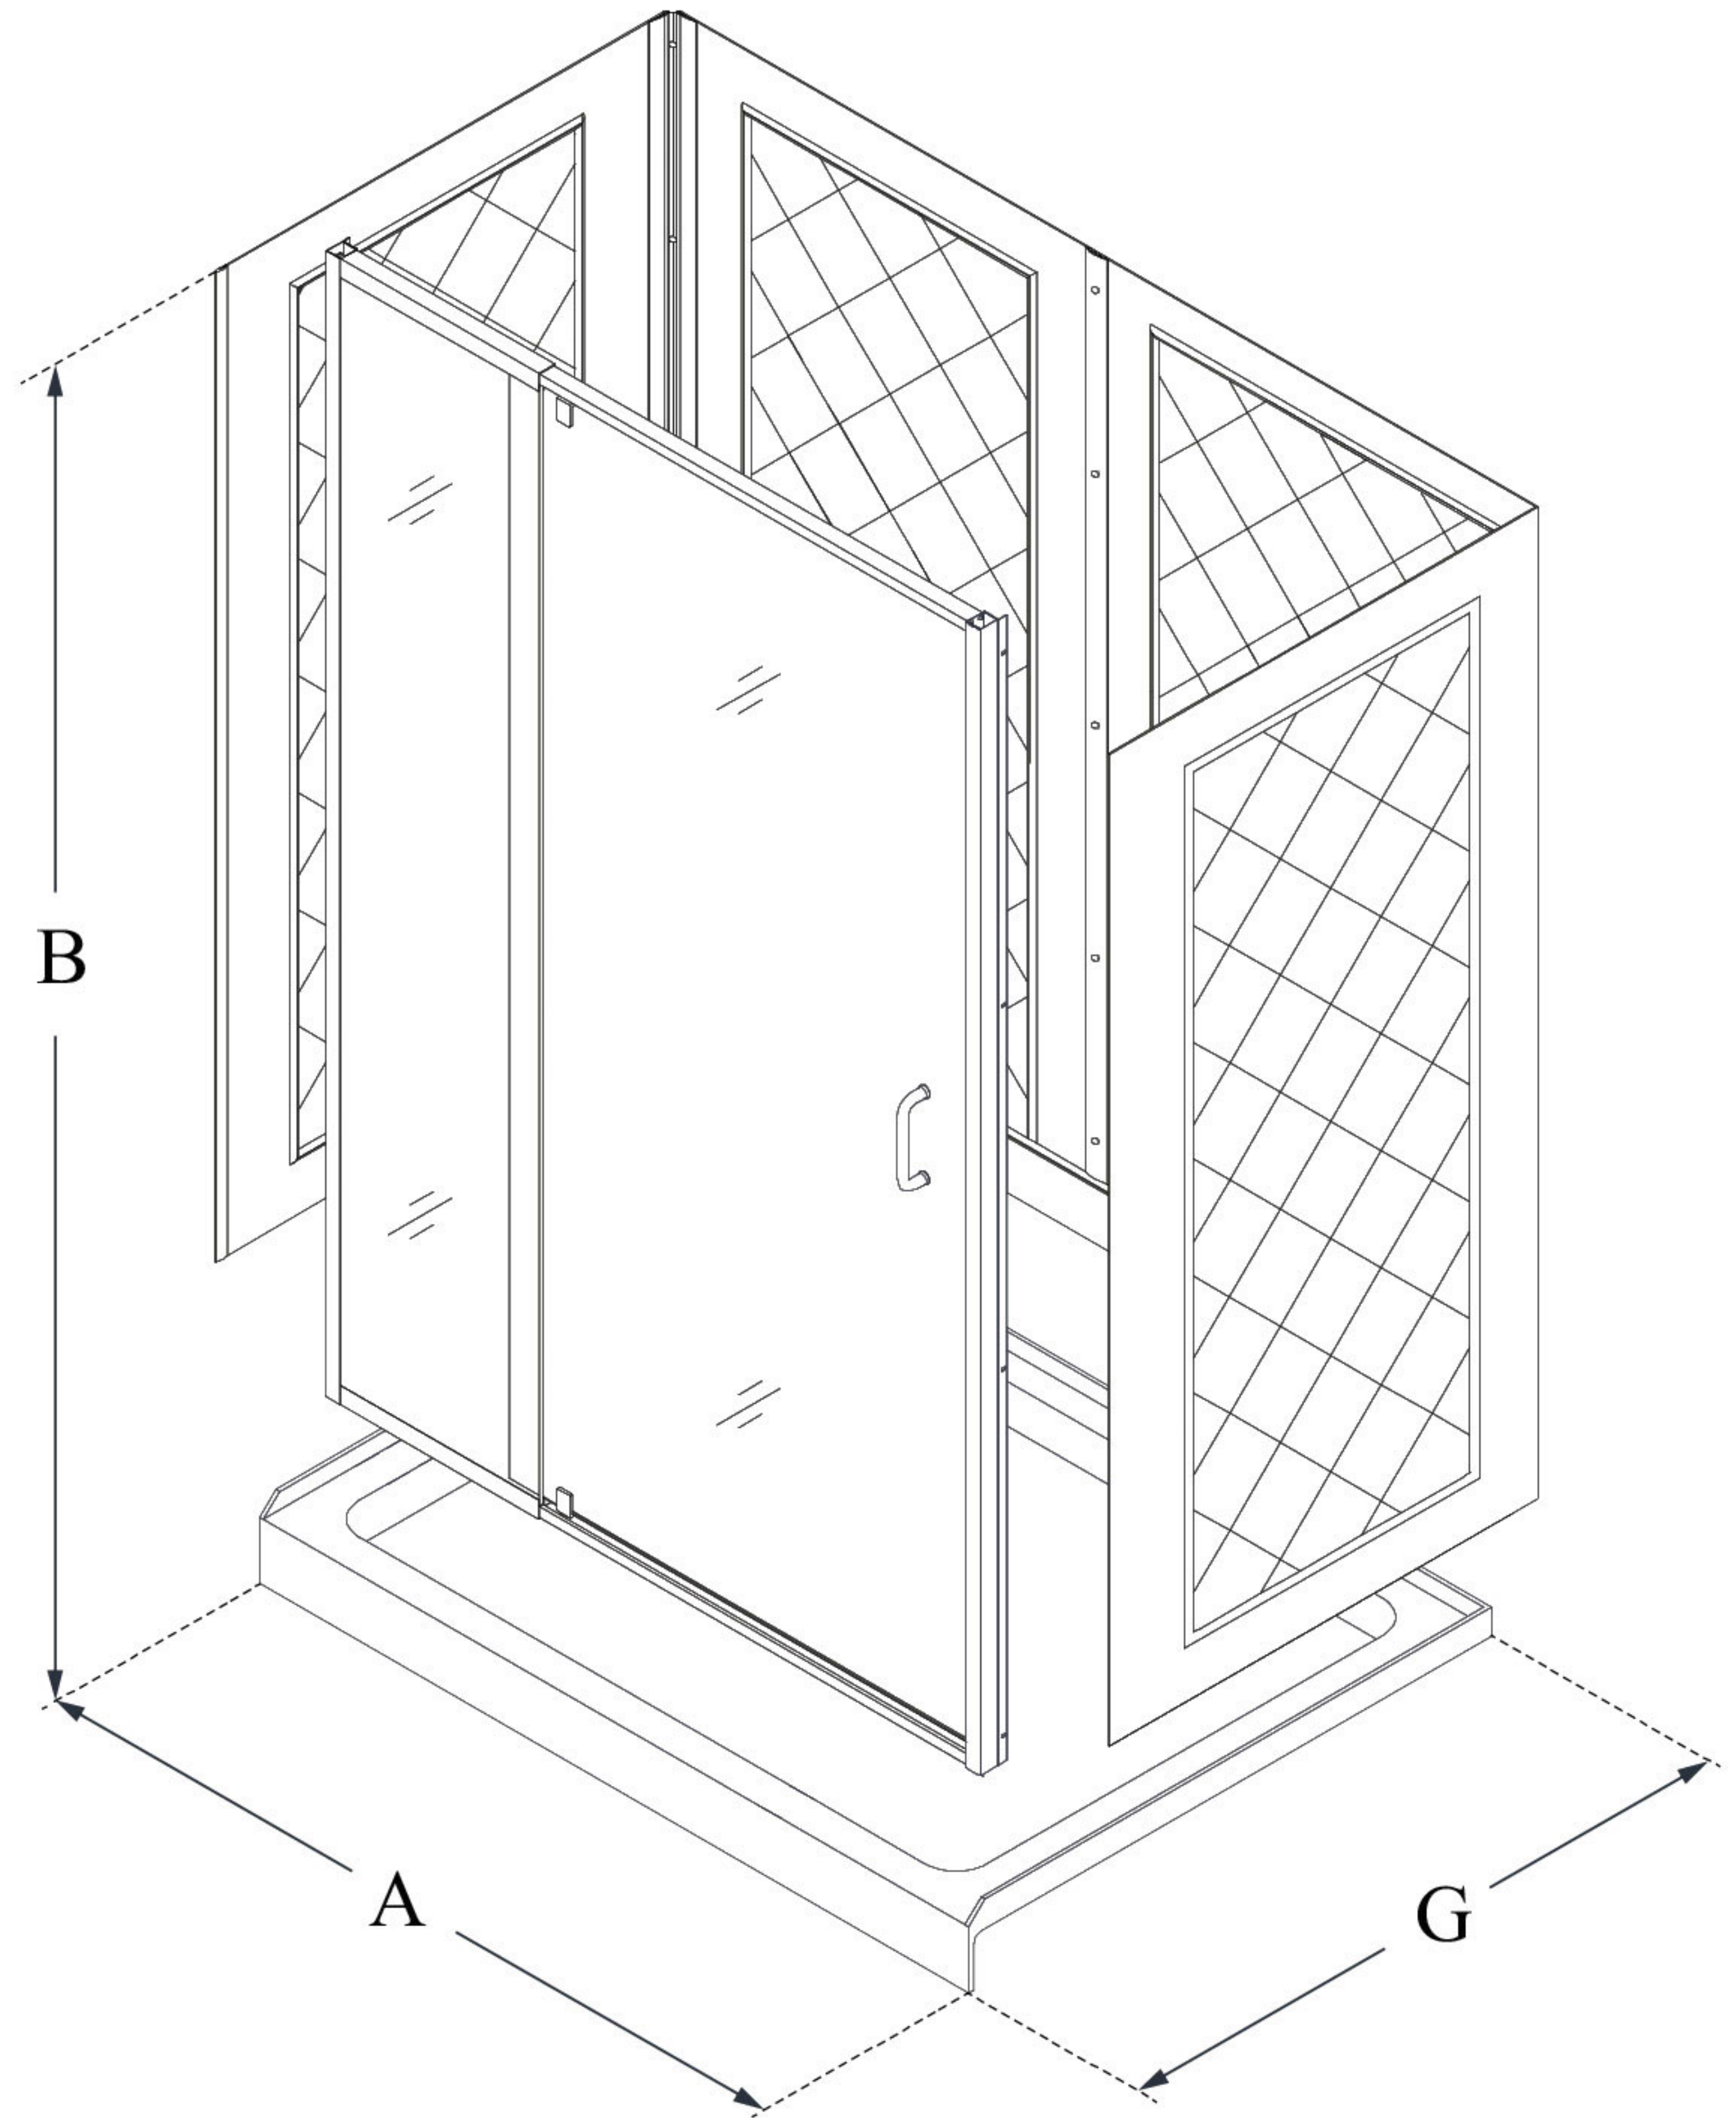

## FLEX

DreamLine Flex 36 in. D x 36 in.  
W x 76 3/4 in. H Semi-Frameless  
Pivot Shower Door, SlimLine  
Shower Base and Backwall Kit

### KIT CONTENTS:

- SHOWER DOOR
- SHOWER BASE
- QWALL BACKWALLS

### CONFIGURATION DIMENSIONS:

**A: 36"**  
KIT WIDTH

**B: 76 3/4"**  
KIT HEIGHT

**G: 36"**  
KIT DEPTH

### AVAILABLE DRAIN LOCATIONS:

- CENTER

For precise drain location, please refer to the  
included base technical drawing

DreamLine reserves the right to update or modify the hardware or materials pictured  
without prior notice for the purpose of product improvement and customer satisfaction.