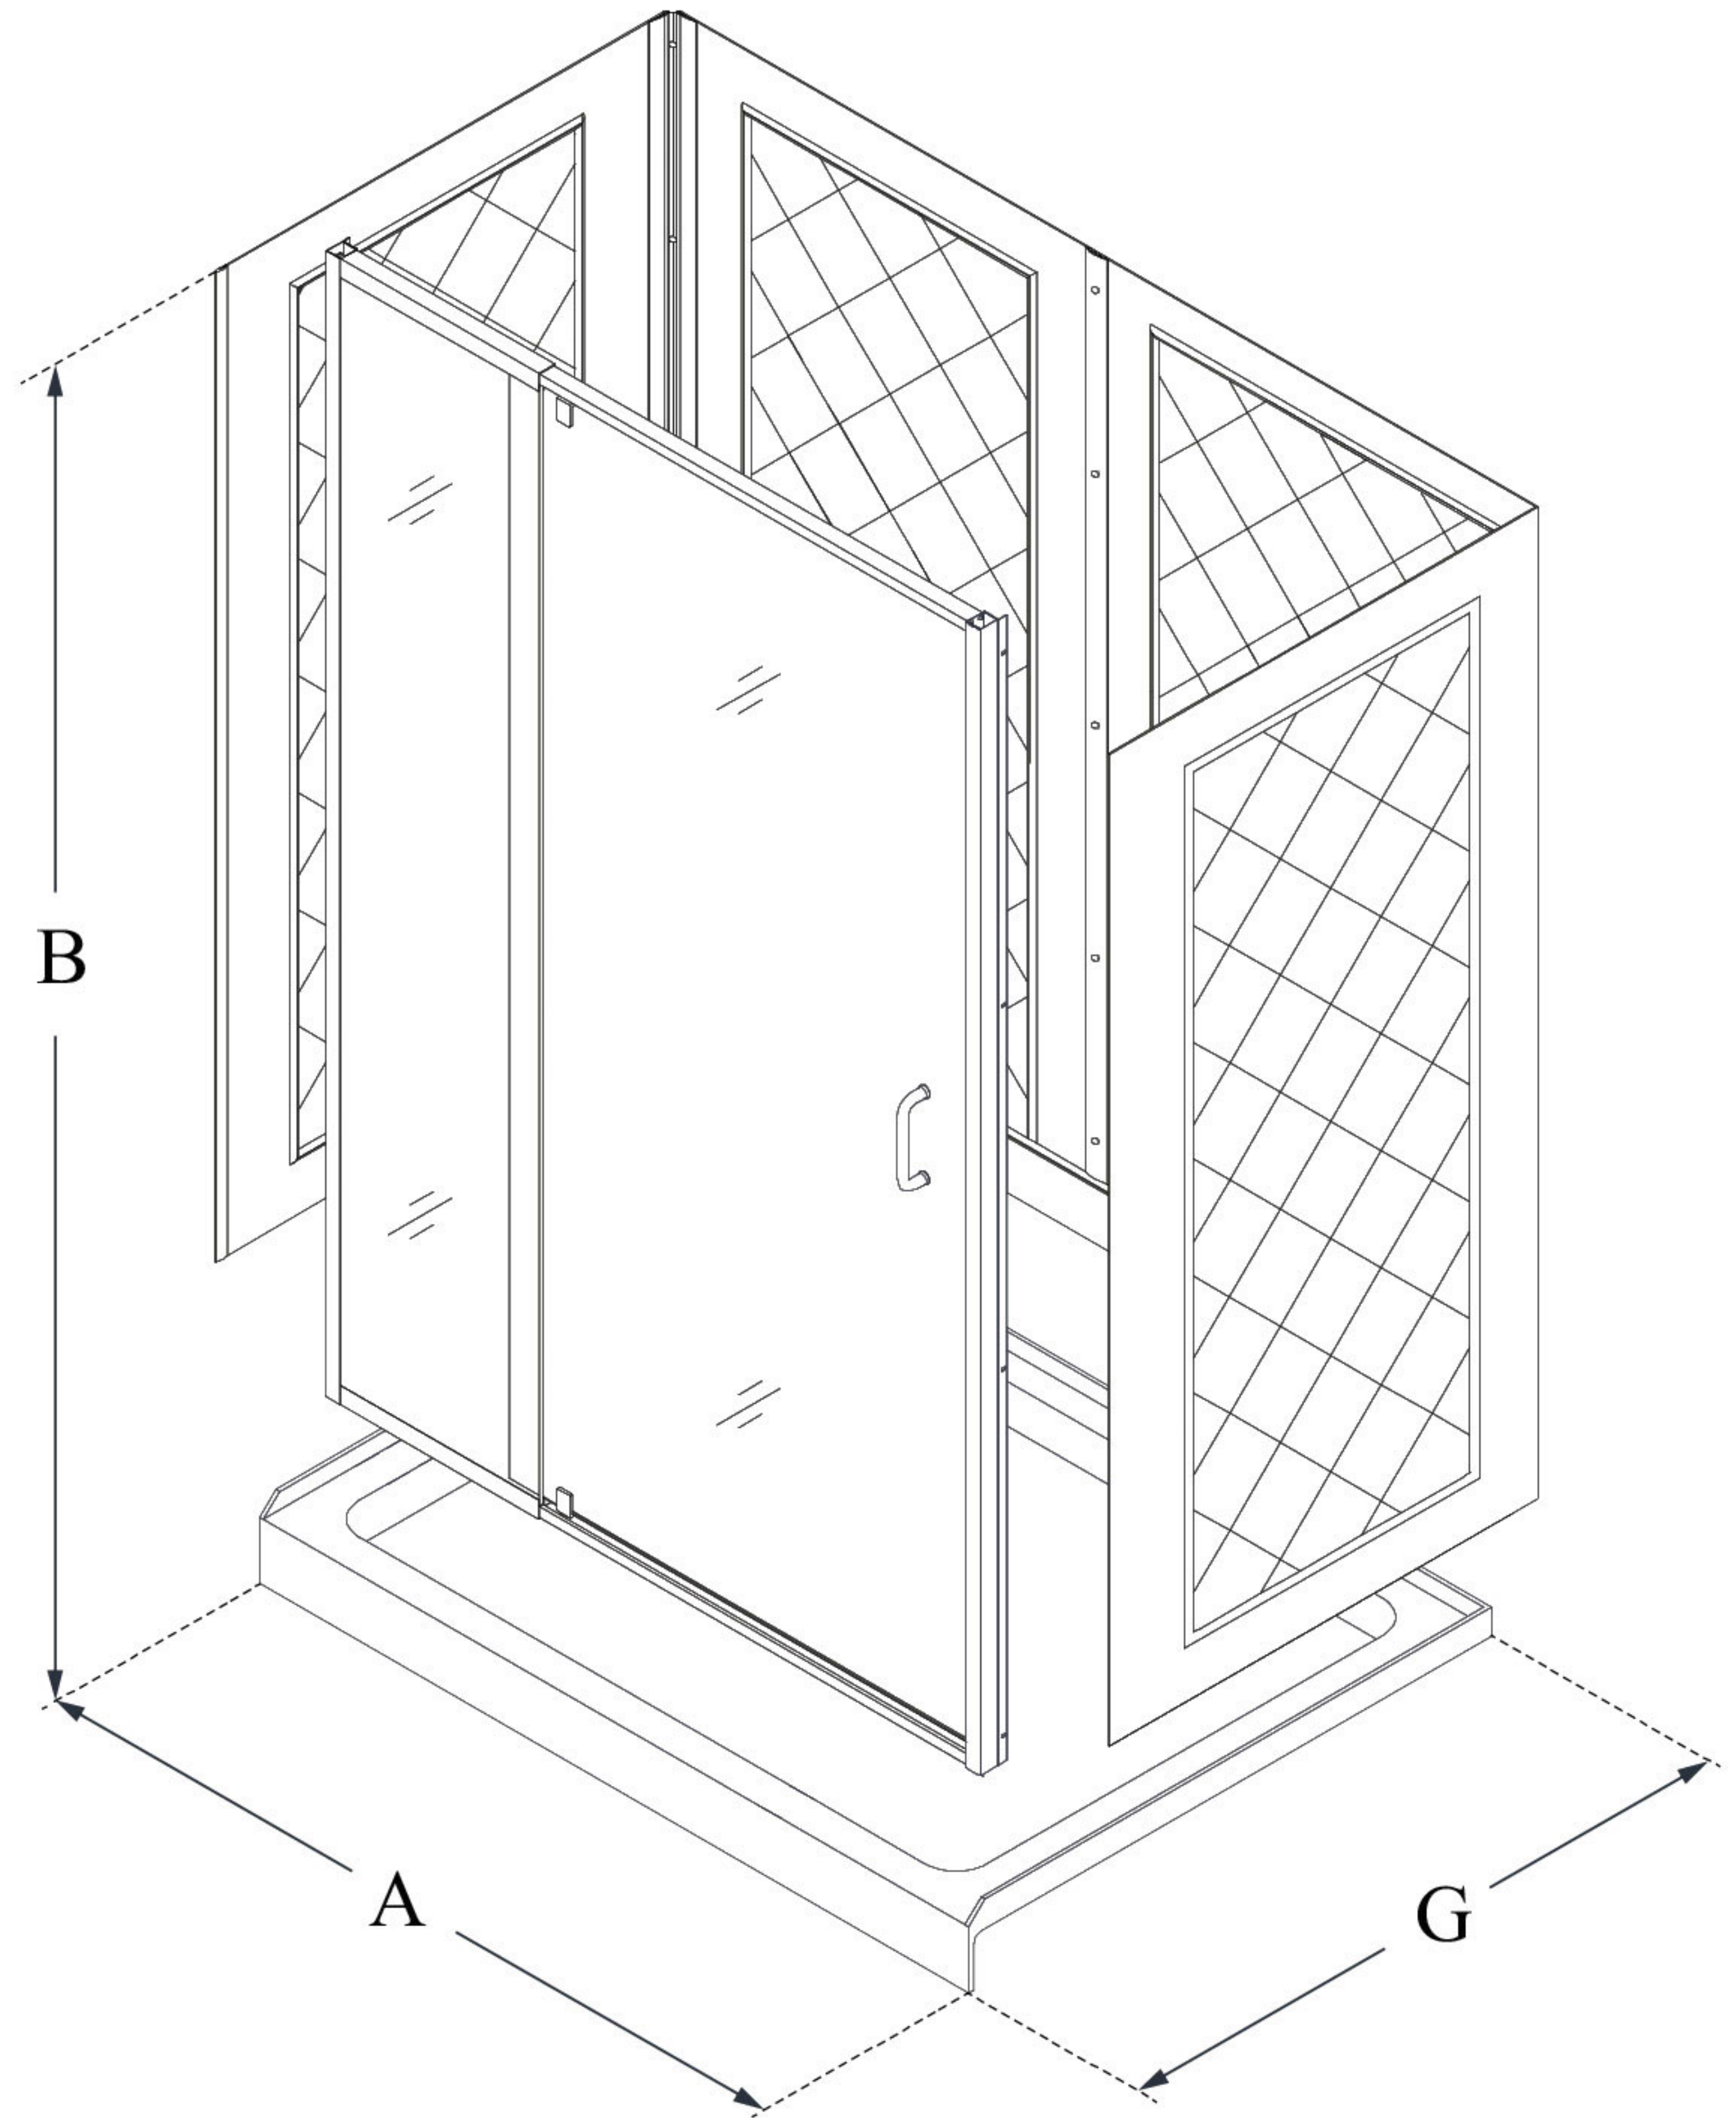

## FLEX

DreamLine Flex 32 in. D x 32 in.  
W x 76 3/4 in. H Semi-Frameless  
Pivot Shower Door, SlimLine  
Shower Base and Backwall Kit

### KIT CONTENTS:

- SHOWER DOOR
- SHOWER BASE
- QWALL BACKWALLS

### CONFIGURATION DIMENSIONS:

**A: 32"**  
KIT WIDTH

**B: 76 3/4"**  
KIT HEIGHT

**G: 32"**  
KIT DEPTH

### AVAILABLE DRAIN LOCATIONS:

- CENTER

For precise drain location, please refer to the  
included base technical drawing

DreamLine reserves the right to update or modify the hardware or materials pictured  
without prior notice for the purpose of product improvement and customer satisfaction.